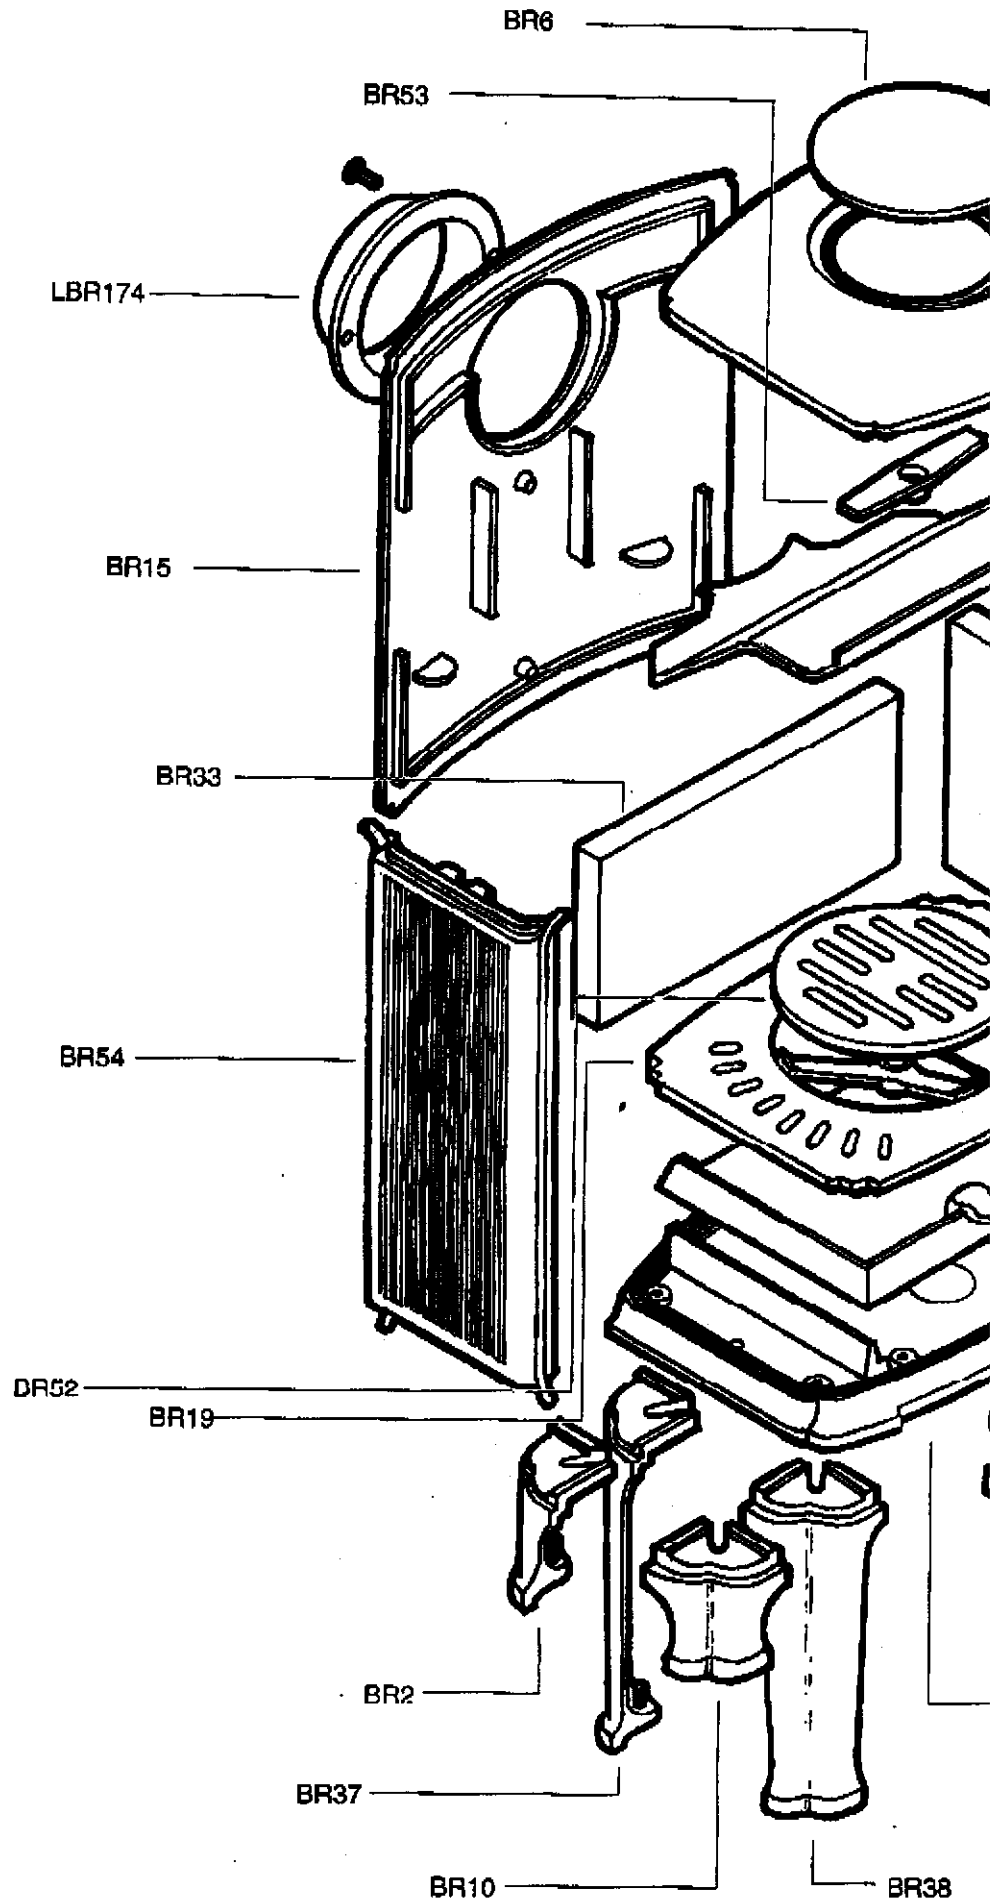

STOVAX

Brunel 1A

**CAST IRON
MULTI-FUEL STOVES**

Spare Parts List

SPARE PARTS LIST - BRUNEL 1A

<i>Part No.</i>	<i>Description</i>	<i>Casting No.</i>
BR2	Short Leg, front right & rear left black	LB7000/011
BR2BL	Short Leg, front right & rear left Blue	LB7000/011
BR2LG	Short Leg, front right & rear left Green	LB7000/011
BR4	Log Retainer, top	LR7000/473
BR5	Ashpan	
BR6	Blanking Plate Black	LB7000/173
BR6BL	Blanking Plate Blue	LB7000/173
BR6LG	Blanking Plate Green	LB7000/173
BR10	Short Leg, front left & rear right	LB7000/021
BR11	Log Retainer, bottom	LB7000/472
BR15	Back Plate Black	LB7000/152
BR15BL	Back Plate Blue	LB7000/152
BR15LG	Back Plate Green	LB7000/152
BR19	Grate Base Plate	LB7000/051
BR20	Riddling Device	
BR22	Implement Tool	LB7000/485
BR23	Brass Nut	
BR24	Raffle Plate	LB7000/212
BR28	Spring, for draught adjuster	
BR29	Side Firebrick	
BR33	Rear Firebrick	
BR35	Base Plate Black	LB7000/035
BR35BL	Base Plate Blue	LB7000/035
BR35LG	Base Plate Green	LB7000/035
BR36	Lip Plate Black	LB7000/040
BR36BL	Lip Plate Blue	LB7000/040
BR36LG	Lip Plate Green	LB7000/040
BR37	Long Leg, front right & rear left	LB7000/010
BR38	Long Leg, front left & rear right	LB7000/020
BR41	Ash pan door Black	
BR41BL	Ash pan door Blue	
BR41LG	Ash pan door Green	
BR42.1A	Door Frame Black	LB7000/073
BR42.1ABL	Door Frame Blue	LB7000/073
BR42.1ALG	Door Frame Green	LB7000/073
BR43	Glass Panel Clip	
BR44.1A	Top Plate Black	LB7000/171
BR44.1ABL	Top Plate Blue	LB7000/171
BR44.1ALG	Top Plate Green	LB7000/171
BR46	Glass Clip Screw	
BR47	Ashpan Door Pin	
BR48	Door Pin	
BR51	Door Catch Assembly	LB7000/500
BR52	Circular Grate	LB7000/48
BR53	Blanking Plate Clamp	LB7000/176
BR54	Side Plate	LB7000/120
BR55.1A	Front Plate Black	LB7000/062
BR55.1ABL	Front Plate Blue	LB7000/062
BR55.1ALG	Front Plate Green	LB7000/062
BR58	Door, complete	
BR59	Ashpan Door	LB7000/074
BR61.1A	Airwash Plate	
BR65.1A	Top Air Slider	
LBR64	Draught Adjuster Black	
LBR64BL	Draught Adjuster Blue	
LBR64LG	Draught Adjuster Green	
LBR174	Flue Adaptor Black Black	
LBR174BL	Flue Adaptor Black Blue	
LBR174LG	Flue Adaptor Black Green	
GL00228	Door Glass	