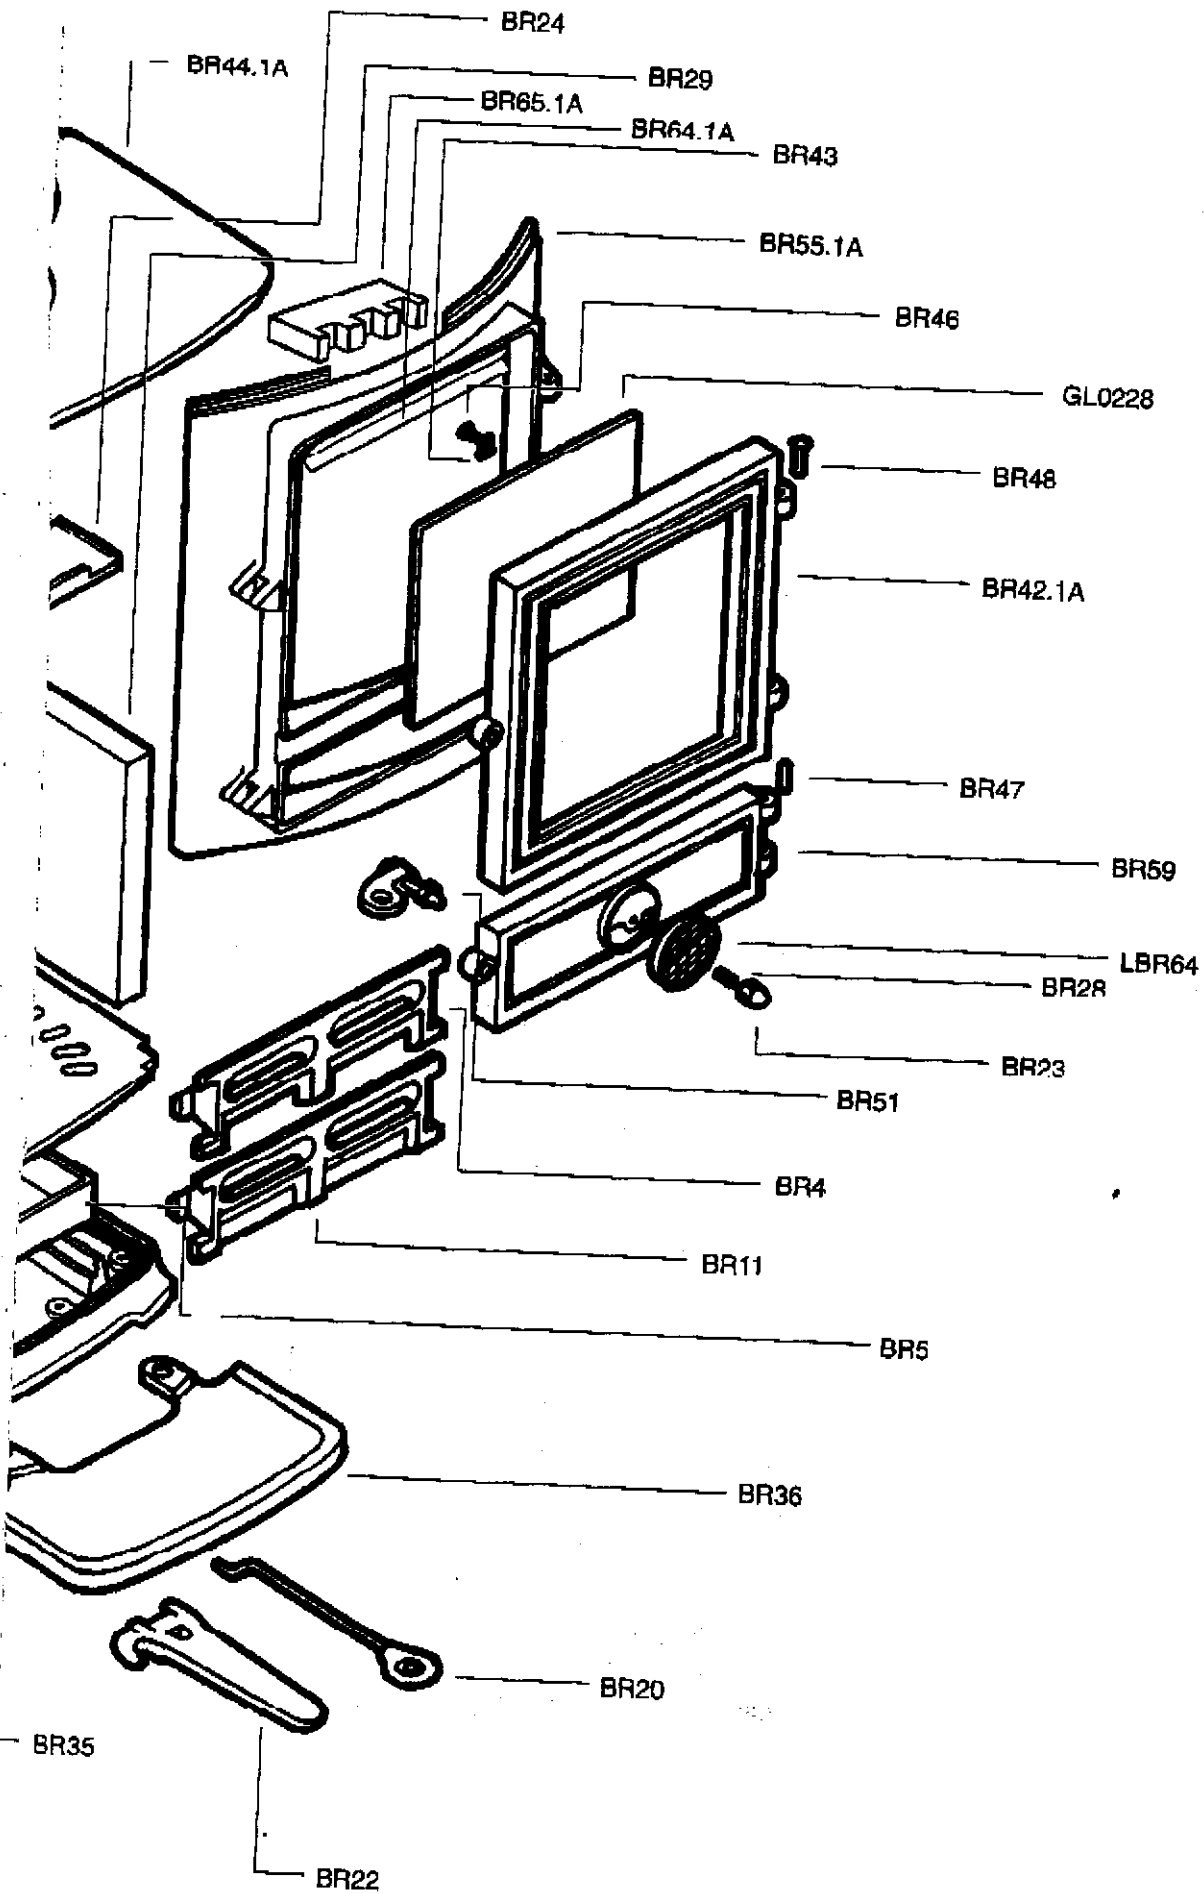

STOVAX

Brunel 1A

**CAST IRON
MULTI-FUEL STOVES**

Spare Parts List

SPARE PARTS LIST - BRUNEL 1A

<i>Part No.</i>	<i>Description</i>	<i>Casting No.</i>
BR2	Short Leg, front right & rear left black	LB7000/011
BR2BL	Short Leg, front right & rear left Blue	LB7000/011
BR2LG	Short Leg, front right & rear left Green	LB7000/011
BR4	Log Retainer, top	LR7000/473
BR5	Ashpan	
BR6	Blanking Plate Black	LB7000/173
BR6BL	Blanking Plate Blue	LB7000/173
BR6LG	Blanking Plate Green	LB7000/173
BR10	Short Leg, front left & rear right	LB7000/021
BR11	Log Retainer, bottom	LB7000/472
BR15	Back Plate Black	LB7000/152
BR15BL	Back Plate Blue	LB7000/152
BR15LG	Back Plate Green	LB7000/152
BR19	Grate Base Plate	LB7000/051
BR20	Riddling Device	
BR22	Implement Tool	LB7000/485
BR23	Brass Nut	
BR24	Raffle Plate	LB7000/212
BR28	Spring, for draught adjuster	
BR29	Side Firebrick	
BR33	Rear Firebrick	
BR35	Base Plate Black	LB7000/035
BR35BL	Base Plate Blue	LB7000/035
BR35LG	Base Plate Green	LB7000/035
BR36	Lip Plate Black	LB7000/040
BR36BL	Lip Plate Blue	LB7000/040
BR36LG	Lip Plate Green	LB7000/040
BR37	Long Leg, front right & rear left	LB7000/010
BR38	Long Leg, front left & rear right	LB7000/020
BR41	Ash pan door Black	
BR41BL	Ash pan door Blue	
BR41LG	Ash pan door Green	
BR42.1A	Door Frame Black	LB7000/073
BR42.1ABL	Door Frame Blue	LB7000/073
BR42.1ALG	Door Frame Green	LB7000/073
BR43	Glass Panel Clip	
BR44.1A	Top Plate Black	LB7000/171
BR44.1ABL	Top Plate Blue	LB7000/171
BR44.1ALG	Top Plate Green	LB7000/171
BR46	Glass Clip Screw	
BR47	Ashpan Door Pin	
BR48	Door Pin	
BR51	Door Catch Assembly	LB7000/500
BR52	Circular Grate	LB7000/48
BR53	Blanking Plate Clamp	LB7000/176
BR54	Side Plate	LB7000/120
BR55.1A	Front Plate Black	LB7000/062
BR55.1ABL	Front Plate Blue	LB7000/062
BR55.1ALG	Front Plate Green	LB7000/062
BR58	Door, complete	
BR59	Ashpan Door	LB7000/074
BR61.1A	Airwash Plate	
BR65.1A	Top Air Slider	
LBR64	Draught Adjuster Black	
LBR64BL	Draught Adjuster Blue	
LBR64LG	Draught Adjuster Green	
LBR174	Flue Adaptor Black Black	
LBR174BL	Flue Adaptor Black Blue	
LBR174LG	Flue Adaptor Black Green	
GL00228	Door Glass	