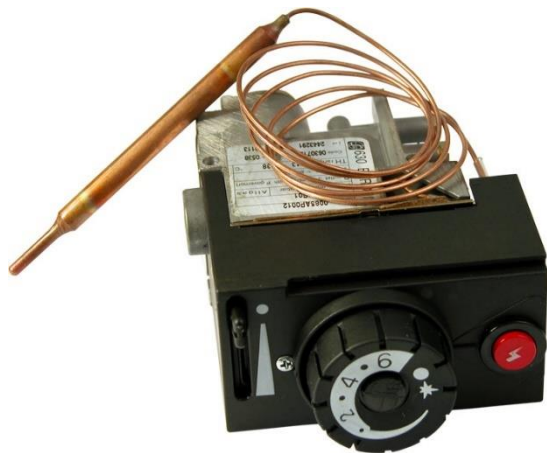

Harmony /Stanford gas jet sets 14, 24, 34, 44 and 15, 25, 35 and older models

Maxitrol gas valve

SIT 630 gas valve

Maxitrol Pilot assembly

SIT Pilot assembly

Jet Set Nat Gas Maxitrol

Jet Set Nat Gas SIT (note red paint on bypass screw)

Jet Set LPG Maxitrol

Jet Set LPG SIT (no paint on bypass screw)

Screw in pilot jet