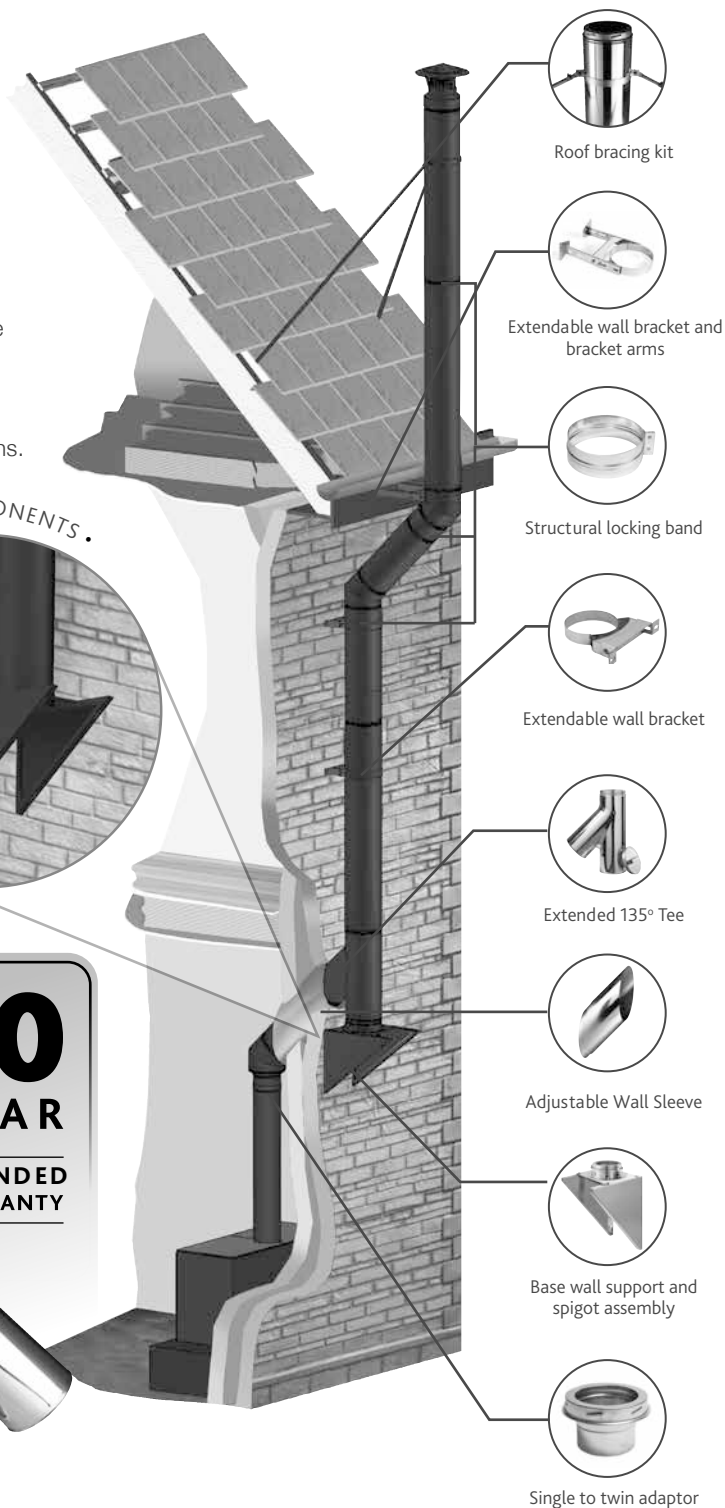

New Vitreous Enamel Flue Pipe Range

An improved range of vitreous enamel flue pipe is now available. This updated offering provides a more seamless and modern fitting than the previous range, with an improved connection to the appliance, and a far simplified portfolio.

For more information please visit www.stovax.com/chimneysystems, email us at chimneysystems@stovax.com or speak to one of our dedicated team on **01392 474040**