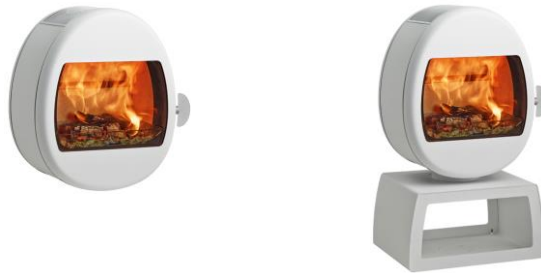

66 5 kw

£ RRP ex

£ RRP inc

DEFRA

24060805	66-1 Wall in Black Paint	2499.17	2999	✓
24060806	66-2 Pedestal in Black Paint	2749.17	3299	✓
24060807	66-4 Plinth in Black Paint	2749.17	3299	✓
26063601	66-5 S Base in Black Paint	2832.50	3399	✓

24060815	66-1 Wall in Gloss White	2665.83	3199	✓
24060817	66-4 Plinth in Gloss White	2915.83	3499	✓

Accessories

51051957	Top cover for rear outlet BP - To be ordered when fluing from rear only	45.83	55	
51049260	Top cover for rear outlet GWH - To be ordered when fluing from rear only	70.83	85	
51050731	S Shaped base for Black	620.83	745	
51051442	Black Front for S-shaped base	95.83	115	
51051884	Grey Front for S-shaped base	95.83	115	
51051885	Gloss White Front for S-shaped base	95.83	115	
51012164	Kit for outside air 100mm	149.17	179	

26063572	68-5 Open base, without side windows, black handle & trims	2499.17	2999	✓
26063575	68-6 Open base, without side windows, aluminium handle & trims	2499.17	2999	✓
26063578	68-7 Wall hung, with side windows, black handle & trims	2832.50	3399	✓
26063581	68-8 Wall hung, with side windows, aluminium handle & trims	2832.50	3399	✓