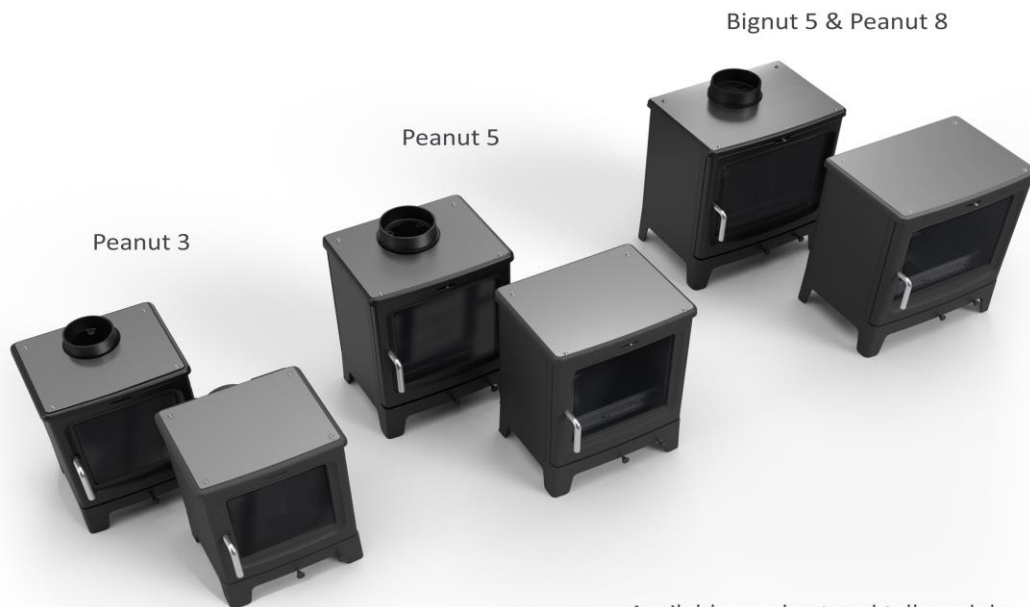

Peanut[®]

Pricelist valid from Jan 2023

This range is for Wood Burning only

All models are EcoDesign 2022 (for woodburning) and DEFRA

Retail (inc VAT)

Peanut 3	£799	
Peanut 3 Tall	£899	
Peanut 3 Marine	£1,099	
Peanut 3 Marine Tall	£1,199	
Peanut 5	£899	
Peanut 5 Tall	£999	
Bignut 5	£999	
Bignut 5 Tall	£1,099	
Peanut 8	£999	
Peanut 8 Tall	£1,099	

Cookplate top and Door Colour options - please see over

Colour options - Door Only:

• Light Grey • Charcoal Grey • **Mohave Red** • - (Retail £70 inc.)

Stainless Cook Plate Top - please specify if using Top or Rear flue outlet

	Retail (inc VAT)
for Peanut 3	90
for Peanut 5	100
for Bignut	100
for Peanut 8	100

Available on short and tall models

The boat-specific version named '**Peanut 3 Marine**', with incorporated **cook-top**, **fiddle rail** and it's compact **marine hearth**, making it the perfect package for boat installations and much easier to comply with BS 8511:2010. specify if using Top or Rear flue outlet