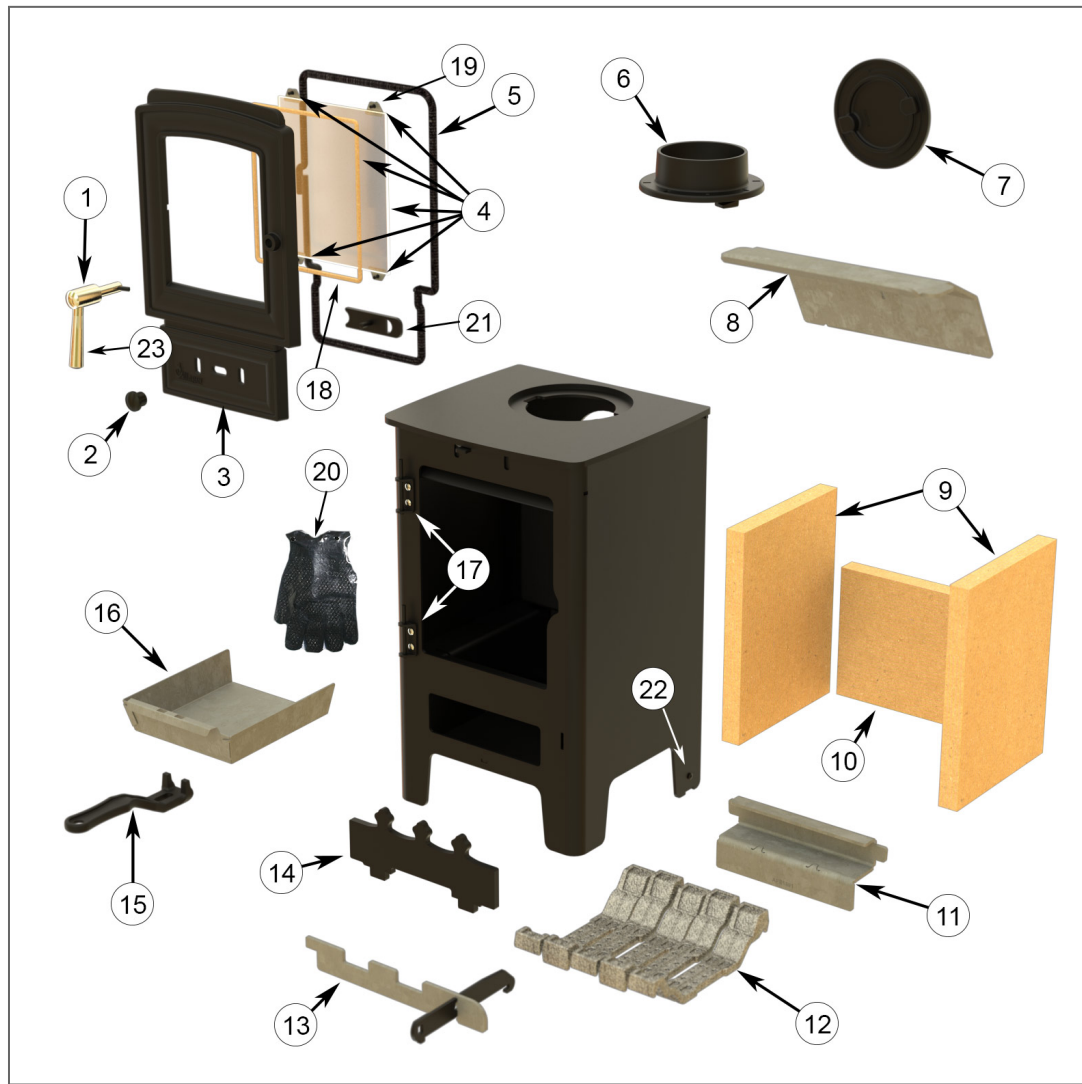

VILLAGER PUFFIN 4 MULTI FUEL STOVE - SERIES 3 (PUFFIN4M-S3) Parts list

- 1) 1 x FIRE DOOR HANDLE ASSEMBLY (AFS1600)
- 2) 1 x AIRWASH KNOB (AFS1405)
- 3) 1 x COMPLETE FIRE DOOR
- 4) 1 x GLASS KIT (AFS1599)
- 5) 1 x ARADA ROPE KIT 2 (ARA014)
- 6) 1 x 4 INCH FLUE SPIGOT (AFS009A)
- 7) 1 x 4 INCH HOT PLATE (AFS009B)
- 8) 1 x THROAT PLATE (AFS1602)
- 9) 2 x LINER 280 X 210 X 25
- 10) 1 x LINER SET (REAR) (AFS1059)
- 11) 1 x GRATE BAR SUPPORT (AFS1591)
- 12) 5 x GRATE BAR (AFS001)
- 13) 1 x COMB WITH RIDDLE PULL LEVER (AFS1594)
- 14) 1 x FUEL RETAINER
- 15) 1 x OPERATING TOOL (AFS008)
- 16) 1 x ASH PAN (AFS1273)
- 17) 2 x HINGE (LEFT HAND) (AFS2795)
- 18) 1 x GASKET AND GLASS CLIPS (AFS1361)
- 19) 1 x GLASS CLIPS (AFS1010)
- 20) 1 x ARADA HOT GLOVE (ARA010)
- 21) 1 x PRIMARY AIR SLIDER (PAIR) (AFS1579)
- 22) 2 x SELF LEVELLING FEET (AFS2705)
- 23) 1 x HANDLE (KOOLER TO TOUCH) (AFS2900)

VILLAGER PUFFIN 4 MULTI FUEL STOVE - SERIES 3 (PUFFIN4M-S3) Optional Extras list

- 1 x ARADA STOVE STAND 1 (STAND001)
- 1 x ARADA ASH CARRIER - SMALL (ARA016)
- 1 x ADD IN BOILER - 1.8KW (AIB0)
- 1 x UNIVERSAL STAND/LOG STORE (STAND003)