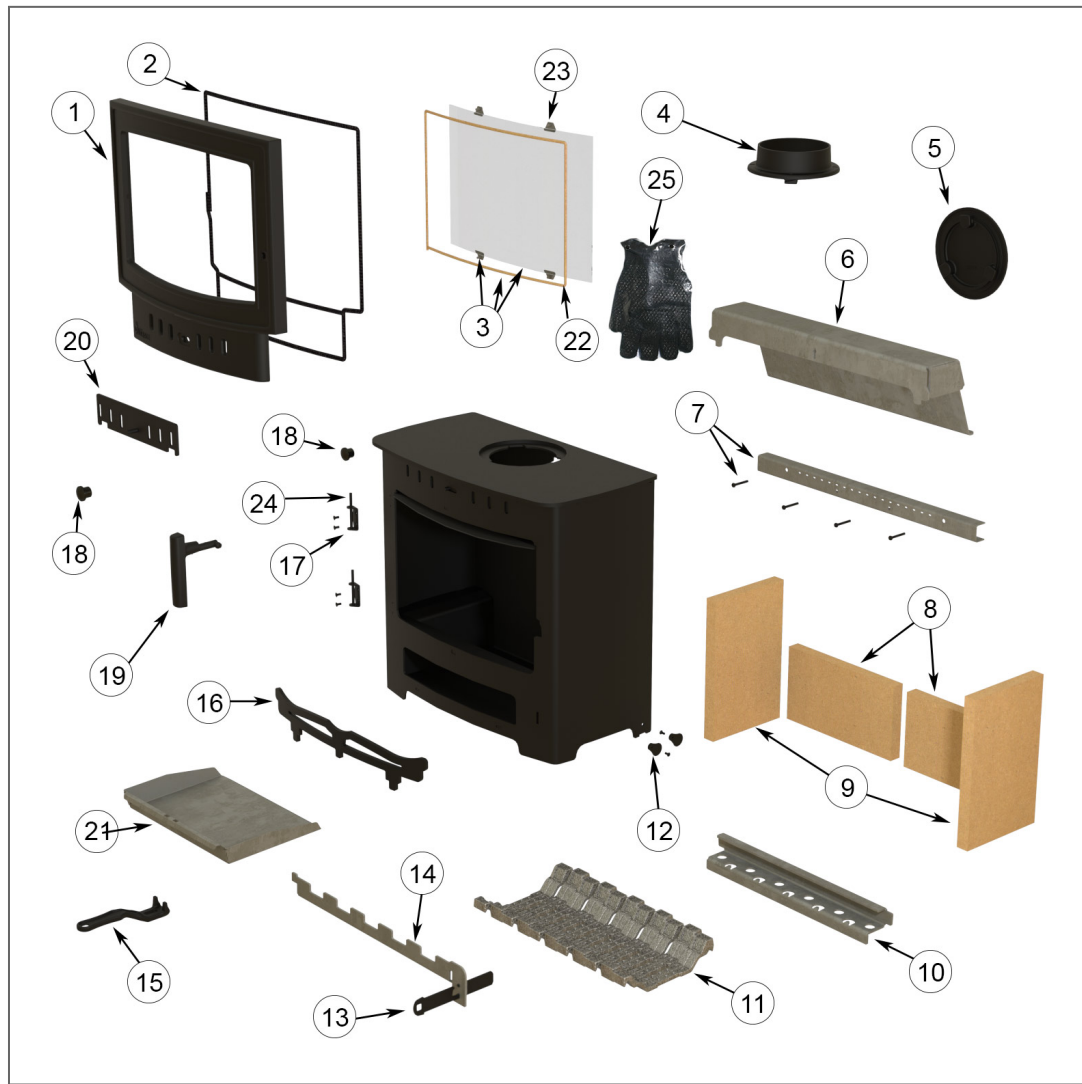

## VILLAGER ESPRIT 8 FLEXIFUEL SOLO - SERIES 2 (ESPRIT8FSOLO-S2) Parts list

- 1) 1 x FIRE DOOR (AFS2200)
- 2) 1 x ARADA ROPE KIT 3 (ARA019)
- 3) 1 x GLASS KIT (AFS1423)
- 4) 1 x 5 INCH FLUE SPIGOT (AFS009)
- 5) 1 x 5 INCH HOT PLATE (AFS010)
- 6) 1 x THROAT PLATE (AFS1419)
- 7) 1 x TERTIARY AIR BAR & FIXINGS (AFS1432)
- 8) 2 x LINER 150 X 270 X 25
- 9) 2 x LINER (REAR OR SIDE) (AFS1069)
- 10) 1 x GRATE BAR SUPPORT (GBS004)  
(AFS1330)
- 11) 11 x FLEXI GRATE BAR - SMALL (AFS2375)
- 12) 2 x SELF LEVELLING FEET (AFS2705)
- 13) 1 x FLAT RIDDLE BAR (VFS191)
- 14) 1 x COMB FOR ESPRIT8 FLAT RIDDLE BAR  
(VFS196)
- 15) 1 x OPERATING TOOL (AFS008)
- 16) 1 x FUEL RETAINER (CURVED) (AFS1614)
- 17) 2 x HINGE (LEFT HAND) (AFS2795)
- 18) 2 x AIRWASH KNOB (AFS1405)
- 19) 1 x FIRE DOOR HANDLE ASSEMBLY  
(AFS2360)
- 20) 1 x PRIMARY AIR SLIDER (AFS1426)
- 21) 1 x ASH PAN (AFS1422)
- 22) 1 x GASKET AND GLASS CLIPS (AFS1361)
- 23) 1 x GLASS CLIPS (AFS1010)
- 24) 1 x ROLL PIN (PACK OF TWO) (AFS2850)
- 25) 1 x ARADA HOT GLOVE (ARA010)

## VILLAGER ESPRIT 8 FLEXIFUEL SOLO - SERIES 2 (ESPRIT8FSOLO-S2) Optional Extras list

- 1 x ARADA ASH CARRIER - MEDIUM (ARA017)
- 1 x STAND FOR ESPRIT 8 SERIES 2 (STANDVSDE8-S2)
- 1 x ADD ON CANOPY LOW ESPRIT 8 (AOCVE8L)
- 1 x ADD ON CANOPY HIGH ESPRIT 8 (AOCVE8H)
- 1 x LOGSTORE FOR ESPRIT 8 SERIES 2 (LOGVSDE8-S2)
- 1 x ADD IN BOILER - 2.9KW (AIBV016)