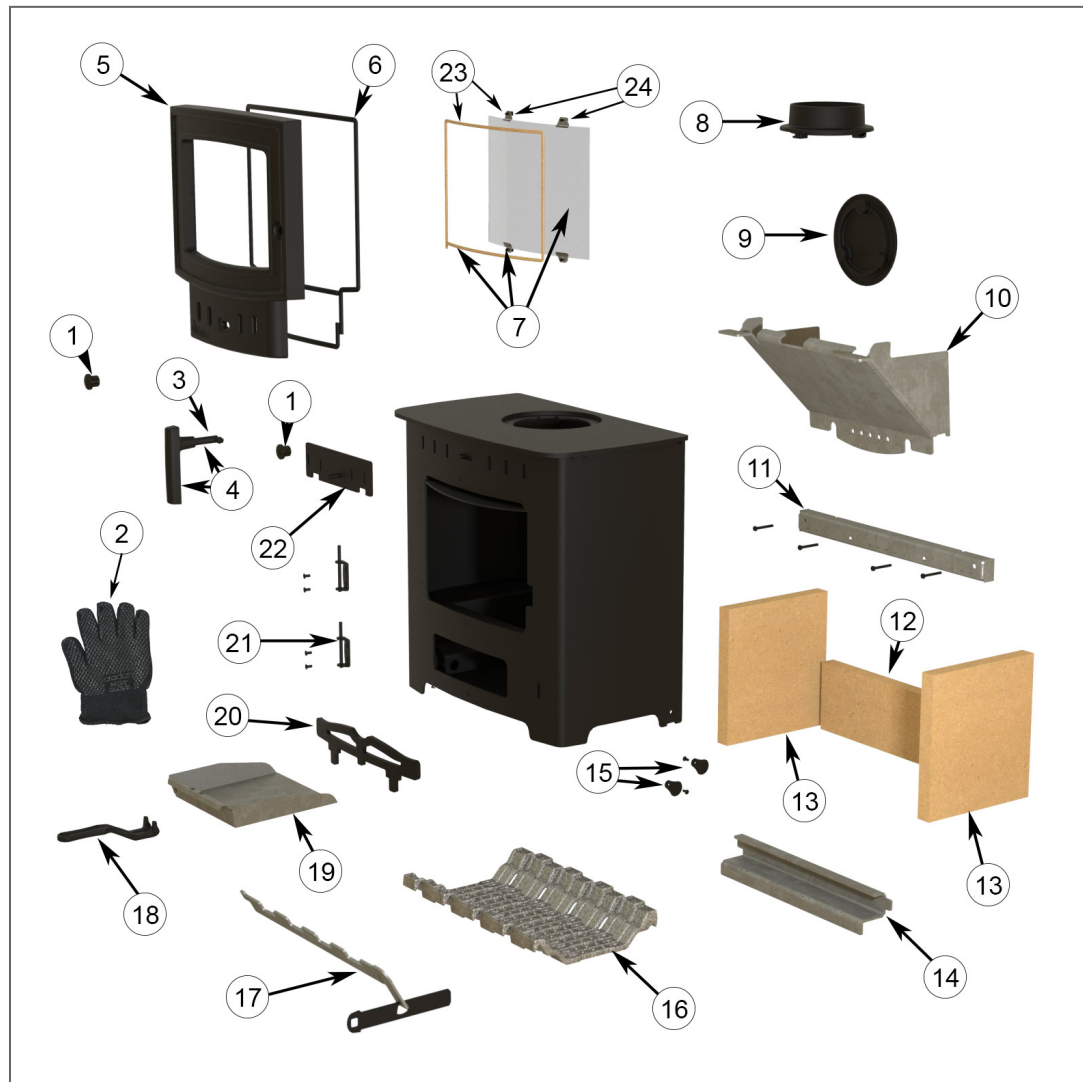

## VILLAGER ESPRIT 7 FLEXIFUEL SOLO - SERIES 2 (ESPRIT7FSOLO-S2) Parts list

- 1) 2 x AIRWASH KNOB (AFS1405)
- 2) 1 x ARADA HOT GLOVE (ARA010)
- 3) 1 x ROLL PIN (PACK OF TWO) (AFS2850)
- 4) 1 x FIRE DOOR HANDLE ASSEMBLY (AFS2360)
- 5) 1 x FIRE DOOR (AFS2685)
- 6) 1 x ARADA ROPE KIT 3 (ARA019)
- 7) 1 x GLASS KIT (AFS1484)
- 8) 1 x 5 INCH FLUE SPIGOT (AFS009)
- 9) 1 x 5 INCH HOT PLATE (AFS010)
- 10) 1 x THROAT PLATE (AFS1504)
- 11) 1 x TERTIARY AIR BAR AND FIXINGS (AFS1509)
- 12) 1 x LINER (REAR) (AFS1451)
- 13) 2 x LINER 210 X 230 X 25
- 14) 1 x GRATE BAR SUPPORT (AFS1329)
- 15) 2 x SELF LEVELLING FEET (AFS2705)
- 16) 9 x FLEXI GRATE BAR - SMALL (AFS2375)
- 17) 1 x COMB AND RIDDLE PULL ASSEMBLY (AFS2700)
- 18) 1 x OPERATING TOOL (AFS008)
- 19) 1 x ASH PAN (AFS1508)
- 20) 1 x FUEL RETAINER (CURVED) (AFS1615)
- 21) 2 x HINGE (LEFT HAND) (AFS2795)
- 22) 1 x PRIMARY AIR SLIDER (AFS1531)
- 23) 1 x GASKET AND GLASS CLIPS (AFS1361)
- 24) 1 x GLASS CLIPS (AFS1010)

## VILLAGER ESPRIT 7 FLEXIFUEL SOLO - SERIES 2 (ESPRIT7FSOLO-S2) Optional Extras list

- 1 x ARADA ASH CARRIER - SMALL (ARA016)
- 1 x STAND FOR ESPRIT 6/7 SERIES 2 (STANDVSDE6-S2)
- 1 x ADD ON CANOPY LOW ESPRIT 6/7 (AOCVE6L)
- 1 x ADD ON CANOPY HIGH ESPRIT 6/7 (AOCVE6H)
- 1 x LOGSTORE FOR ESPRIT 6/7 SERIES 2 (LOGVSDE6-S2)
- 1 x ADD IN BOILER - 1.6KW (AIBV019)