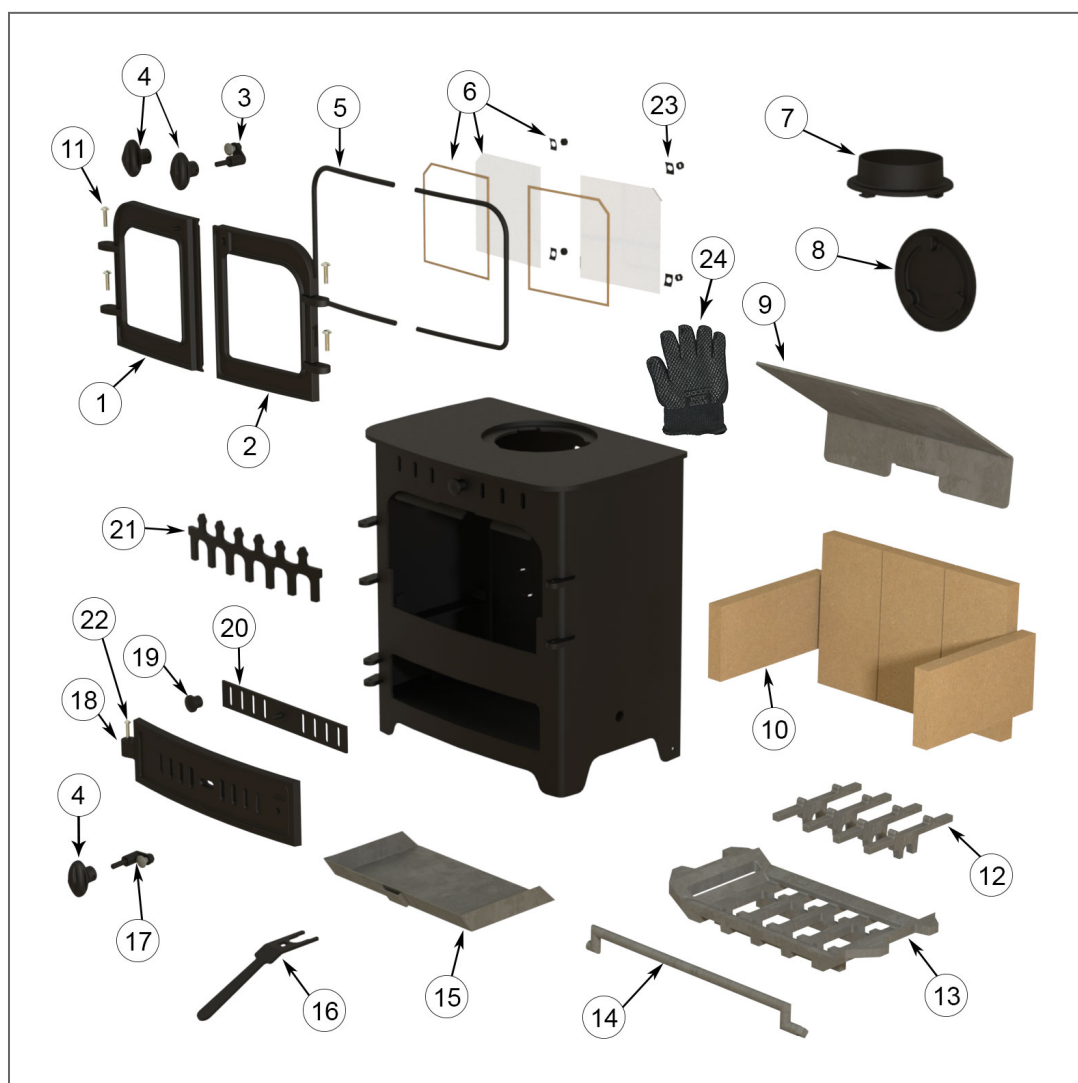

VILLAGER CHELSEA DUO TWIN DOOR MULTI FUEL SERIES 4 (CHELSEADUOM-S4) Parts list

- 1) 1 x COMPLETE FIRE DOOR (LEFT) (VFS038)
- 2) 1 x FIRE DOOR COMPLETE (RIGHT) (VFS039)
- 3) 1 x DOOR LATCH ASSEMBLY (VFS172)
- 4) 3 x HANDLE (VFS045)
- 5) 1 x ARADA ROPE KIT 1 (ARA013)
- 6) 2 x GLASS AND GASKET (VFS073)
- 7) 1 x 5 INCH FLUE SPIGOT (AFS009)
- 8) 1 x 5 INCH HOT PLATE (AFS010)
- 9) 1 x THROAT PLATE (VFS176)
- 10) 5 x LINER (VFS029)
- 11) 4 x HINGE PIN 1 INCH (VFS112)
- 12) 4 x RIDDLER BAR (VFS138)
- 13) 1 x GRATE (VFS101)
- 14) 1 x ROCKER (VFS142)
- 15) 1 x ASHPAN (AP504)
- 16) 1 x OPERATING TOOL (4MM) (VFS128)
- 17) 1 x ASHPIT DOOR LATCH ASSEMBLY (VFS174)
- 18) 1 x ASHPIT DOOR (VFS003)
- 19) 2 x AIRWASH KNOB (AFS1405)
- 20) 1 x ASHPIT DOOR SLIDER PLATE (VFS163)
- 21) 1 x LOG RETAINER (VFS177)
- 22) 1 x ASHPIT HINGE PIN 2 INCH (VFS110)
- 23) 4 x GLASS CLIP COMPLETE WITH NUT (PACK OF 4) (VFS206)
- 24) 1 x ARADA HOT GLOVE (ARA010)

VILLAGER CHELSEA DUO TWIN DOOR MULTI FUEL SERIES 4 (CHELSEADUOM-S4) Optional Extras list

- 1 x ARADA STOVE STAND 1 (STAND001)
- 1 x ARADA ASH CARRIER - MEDIUM (ARA017)
- 1 x ADD ON CANOPY LOW FOR CHELSEA (AOCV012)
- 1 x ADD ON CANOPY HIGH FOR CHELSEA (AOCV013)
- 1 x ADD IN BOILER - 3.4KW (AIBV007)
- 1 x UNIVERSAL STAND/LOG STORE (STAND003)