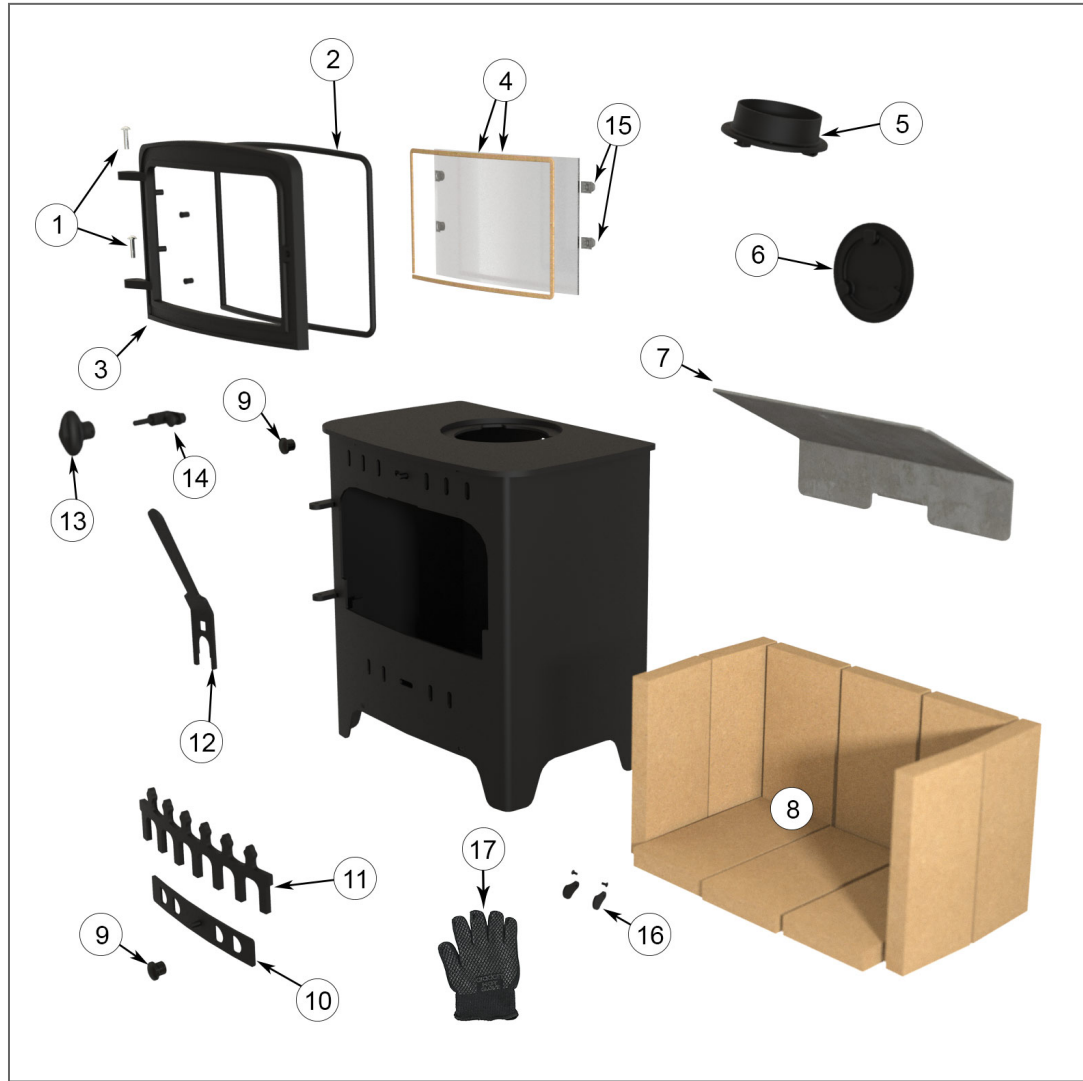

## VILLAGER C FLAT WOODBURNING SINGLE DOOR - SERIES 2 (CFWSOLO-S2) Parts list

- 1) 2 x HINGE PIN 1.25 INCH (VFS111)
- 2) 1 x ARADA ROPE KIT 1 (ARA013)
- 3) 1 x FIRE DOOR COMPLETE (VFS040)
- 4) 1 x GLASS AND GASKET (VFS074)
- 5) 1 x 5 INCH FLUE SPIGOT (AFS009)
- 6) 1 x 5 INCH HOT PLATE (AFS010)
- 7) 1 x THROAT PLATE (VFS012)
- 8) 10 x LINER (VFS029)
- 9) 2 x AIRWASH KNOB (AFS1405)
- 10) 1 x AIRWASH SLIDER (VFS185)
- 11) 1 x LOG RETAINER (VFS177)
- 12) 1 x OPERATING TOOL (4MM) (VFS128)
- 13) 1 x HANDLE (VFS045)
- 14) 1 x DOOR LATCH ASSEMBLY (VFS173)
- 15) 1 x GLASS CLIP COMPLETE WITH NUT (PACK OF 4) (VFS206)
- 16) 1 x LEG ADJUSTMENT KIT (VFS183)
- 17) 1 x ARADA HOT GLOVE (ARA010)

## VILLAGER C FLAT WOODBURNING SINGLE DOOR - SERIES 2 (CFWSOLO-S2) Optional Extras list

- 1 x ARADA STOVE STAND 1 (STAND001)
- 1 x ADD ON CANOPY LOW FOR CHELSEA (AOCV012)
- 1 x ADD ON CANOPY HIGH FOR CHELSEA (AOCV013)
- 1 x BOILER STAINLESS FOR 15,000 BTU (AIBV006)
- 1 x UNIVERSAL STAND/LOG STORE (STAND003)