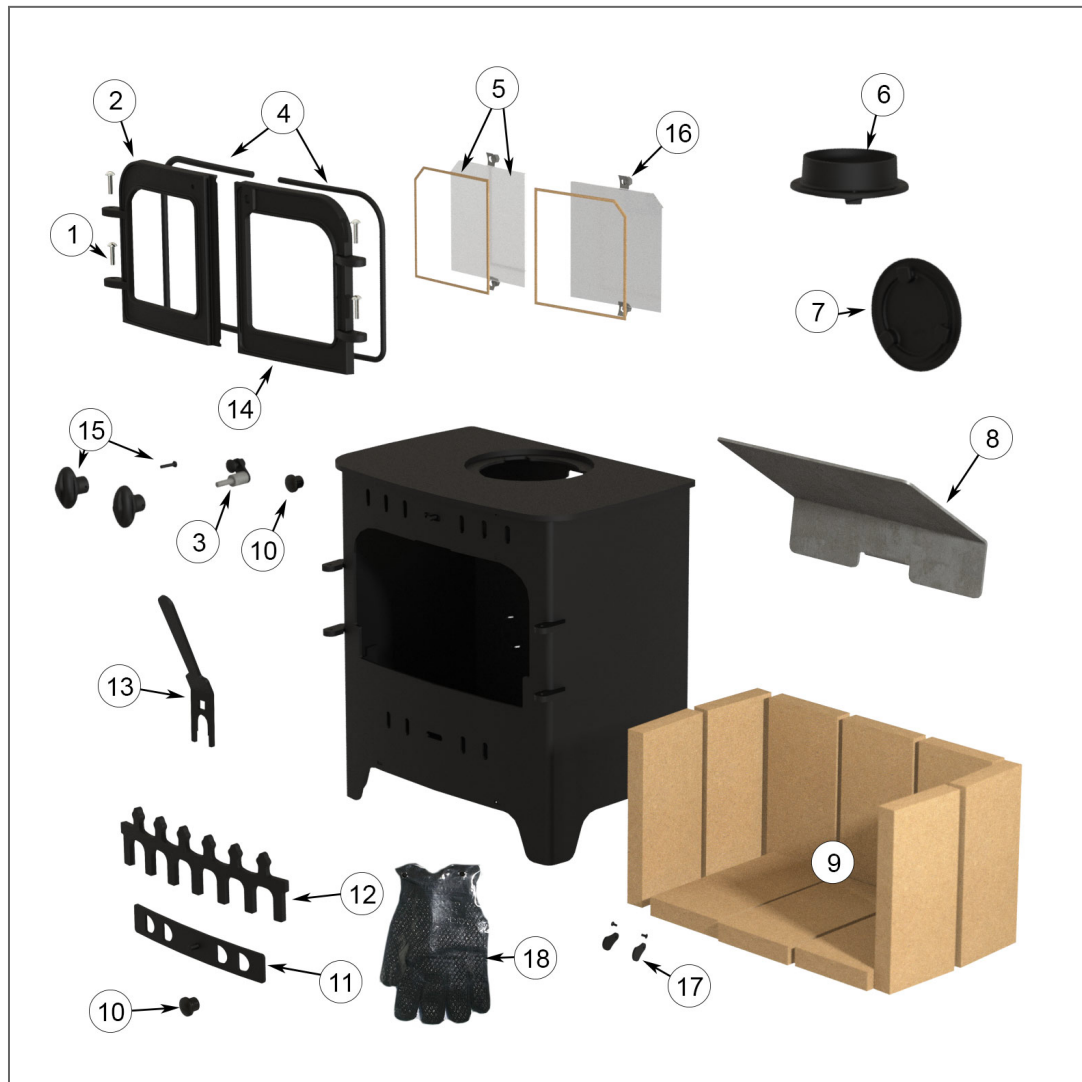

VILLAGER C FLAT WOODBURNING TWIN DOOR - SERIES 2 (CFWDUO-S2) Parts list

- 1) 4 x HINGE PIN 1 INCH (VFS112)
- 2) 1 x COMPLETE FIRE DOOR (LEFT) (VFS038)
- 3) 1 x DOOR LATCH ASSEMBLY (VFS172)
- 4) 1 x ARADA ROPE KIT 1 (ARA013)
- 5) 2 x GLASS AND GASKET (VFS073)
- 6) 1 x 5 INCH FLUE SPIGOT (AFS009)
- 7) 1 x 5 INCH HOT PLATE (AFS010)
- 8) 1 x THROAT PLATE (VFS012)
- 9) 10 x LINER (VFS029)
- 10) 2 x AIRWASH KNOB (AFS1405)
- 11) 1 x AIRWASH SLIDER (VFS185)
- 12) 1 x LOG RETAINER (VFS177)
- 13) 1 x OPERATING TOOL (4MM) (VFS128)
- 14) 1 x FIRE DOOR COMPLETE (RIGHT) (VFS039)
- 15) 2 x HANDLE (VFS045)
- 16) 1 x GLASS CLIP COMPLETE WITH NUT (PACK OF 4) (VFS206)
- 17) 2 x LEG ADJUSTMENT KIT (VFS183)
- 18) 1 x ARADA HOT GLOVE (ARA010)

VILLAGER C FLAT WOODBURNING TWIN DOOR - SERIES 2 (CFWDUO-S2) Optional Extras list

- 1 x ARADA STOVE STAND 1 (STAND001)
- 1 x ADD ON CANOPY LOW FOR CHELSEA (AOCV012)
- 1 x ADD ON CANOPY HIGH FOR CHELSEA (AOCV013)
- 1 x BOILER STAINLESS FOR 15,000 BTU (AIBV006)
- 1 x UNIVERSAL STAND/LOG STORE (STAND003)