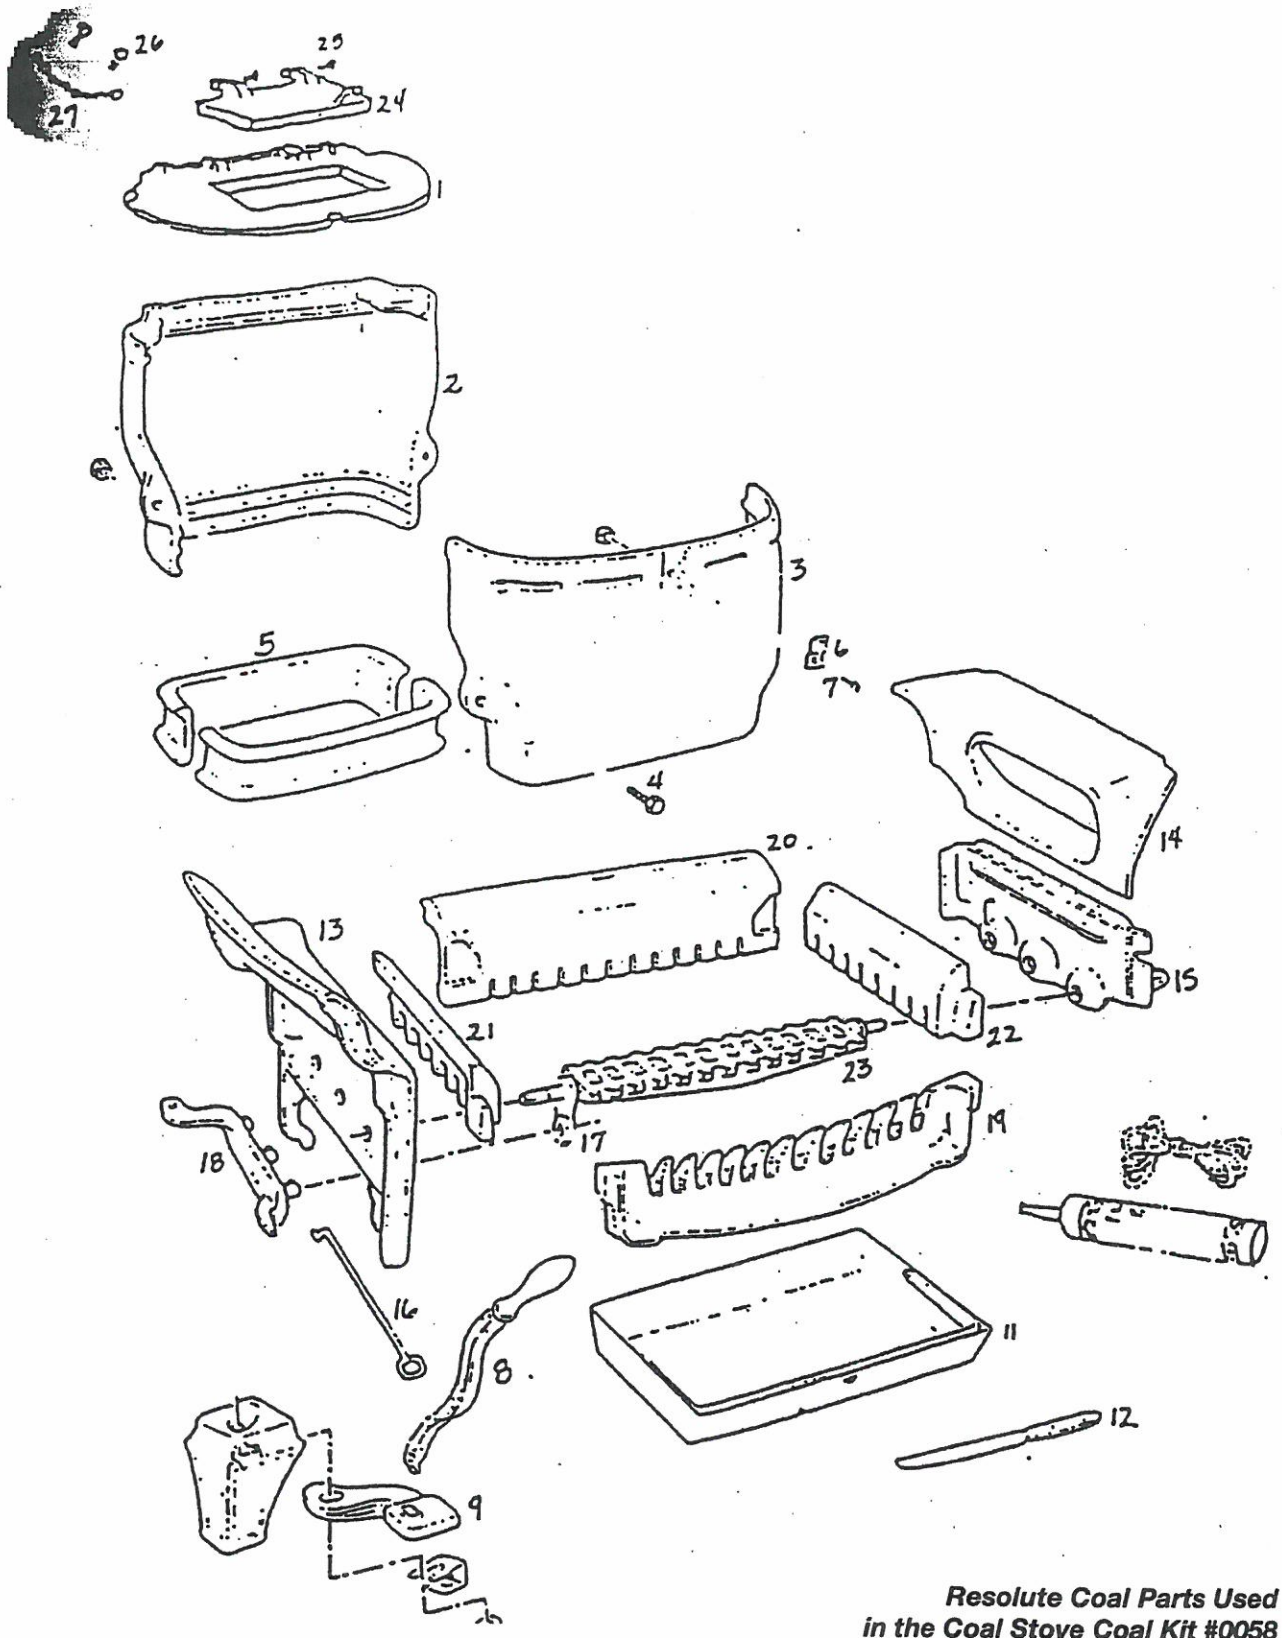

RESOLUTE COAL STOVE MODEL #0058

Resolute Coal Parts Used
in the Coal Stove Coal Kit #0058

Resolute Coal Parts Used in the Coal Stove & Coal Kit #0058

DIAGRAM #	ITEM #	PART DESCRIPTION
1	NA 1301756	MAGAZINE TOP
2	NA 1301754	MAGAZINE BACK
3	NA 1301752	MAGAZINE FRONT
4	1201326	10 24 X 1/2 PH TRUSS SCREW
	1203251	MAGAZINE NUT (10 - 24 HEX NUT)
5	1301750	THROAT (1)
6	1600947	MAGAZINE CLIP
7	1200998	MAGAZINE CLIP SCREW
8	1600903	SHAKER HANDLE
9	1301935	SHAKER SUPPORT
10	1201456	LONG LEG BOLT
11	5005772	ASH PAN
12	5005708	SLICER/POKER
13	1301763	RETAINER SHELF
14	1301765	UPPER EXHAUST MANIFOLD
15	1301767	LOWER EXHAUST MANIFOLD
16	1600913	SHAKER ROD
17	1301939	COAL ARM CAM
18	1301908	LINKAGE (DRILLED FOR COTTER PINS)
19	1301720	FRONT GRATE
20	1301730	BACK GRATE
21	1301700	LEFT GRATE
22	1301710	RIGHT GRATE
23	5002139	BOTTOM GRATE WITH WELDED ARM
24	1301758	MAGAZINE DOOR
25	1600535	MAGAZINE DOOR HINGE PIN (1)
26	1200980	CHAIN SCREW (10 - 24 X 1/4 PH PAN HD)
27	1206048	MAGAZINE CHAIN (8 LINKS)

ITEMS NOT SHOWN

1203028	COTTER PINS
5006378	COAL KIT HARDWARE
1200055	COAL STOVE PLUG (THREADED)
0004470	TUBE OF FURNACE CEMENT

ACCESSORIES

GLASS KITS

RESOLUTE CLEAN GLASS KIT

NA-5002808 ASH FETTLE ASSEMBLED