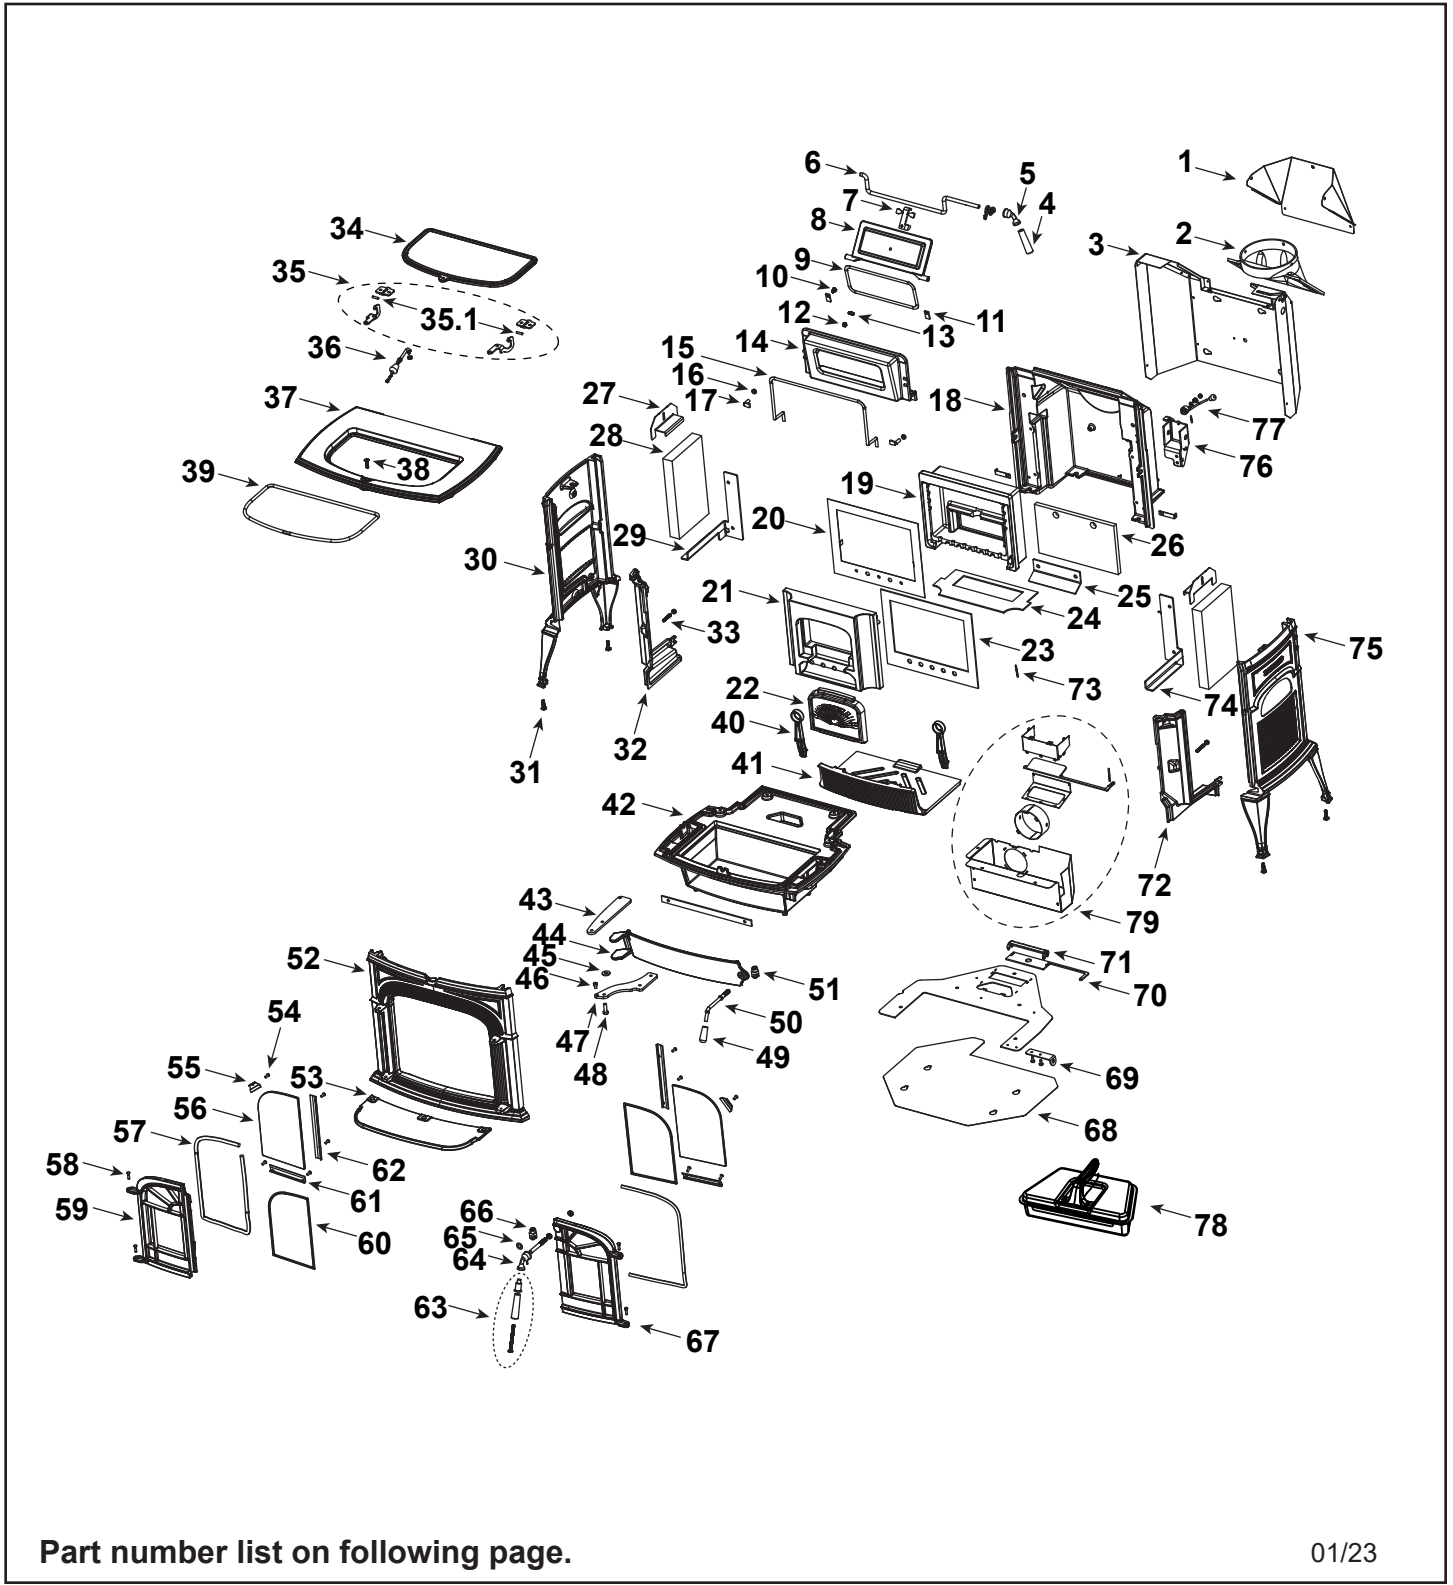

- 0002115-OS (Classic Black)
- 0002115T-OS (Classic Black w/Transition Doors)
- 0002117-OS (Majolica Brown)
- 0002118-OS (Bordeaux)
- 0002119-OS (Twilight)

IMPORTANT: THIS IS DATED INFORMATION. Parts must be ordered from a dealer or distributor. **Hearth and Home Technologies does not sell directly to consumers.** Provide model number and serial number when requesting service parts from your dealer or distributor.

**Stocked
at Depot**

ITEM	DESCRIPTION	COMMENTS	PART NUMBER	
1	Heatshield Flue		30007358A	Y
2	Flue Collar	Classic Black	1306561A	
		Majolica Brown	1306561-31A	
		Bordeaux	30006713A	
		Twilight	1306561-30A	
	Flue Collar Gasket	15 Ft	1-00-30002422	Y
3	Shroud Rear		30007428A	
4	Damper Handle	Wood	1600664	Y
5	Damper Steel Handle		30002720A	
6	Damper Rod		1602523	
7	Damper Adjuster		30007407A	Y
8	Damper		30007388A	Y
9	Gasket, Fiberglass 3/8 Black	15 Ft	1-00-30002422	Y
10	HCS 1/4-20 x 3/8 Z 5-BIN	Pkg of 10	1201337-10	
11	Damper Tab (Qty 2 req)	Pkg of 10	1601488-10	
12	FHN 1/4-20 Z 5-BIN	Pkg of 10	1203210-10	
13	SSS CP 1/4-20 x 1-BIN	Pkg of 10	1200436-10	
14	Damper Housing		30007293A	Y
15	Gasket, Fiberglass 1/4 RD PSA	15 Ft	1-00-2312	Y
16	FHN 3/8-16 Z-BIN (Qty 2 req)	Pkg of 10	1203161-10	
17	Weld SCR 3/8-16x1, Black (Qty 2 req)	Pkg of 10	1201583-10	
18	Back		30007292A	
	Gasket, Fiberglass 3/8 Black	15 Ft	1-00-30002422	Y
19	Refractory Engine		30007299A	Y
20	Retainer SS/Gasket		30007305A	Y
21	Refractory Fireback		30007300A	Y
22	Refractory Cover		30007301A	Y
23	Gasket, 1/8 Ceramic Paper		30007304A	Y
24	Refractory Gasket		30007381A	Y
25	Deflector		30007390A	
26	Insulation Rear		30007367A	
27	Refractory Upper Bracket	Qty 2 req	30007353A	Y
28	Refractory Side	Qty 2 req	30007302A	Y
29	Refractory Lower LT Bracket		30007307A	Y

Additional service part numbers appear on following page.