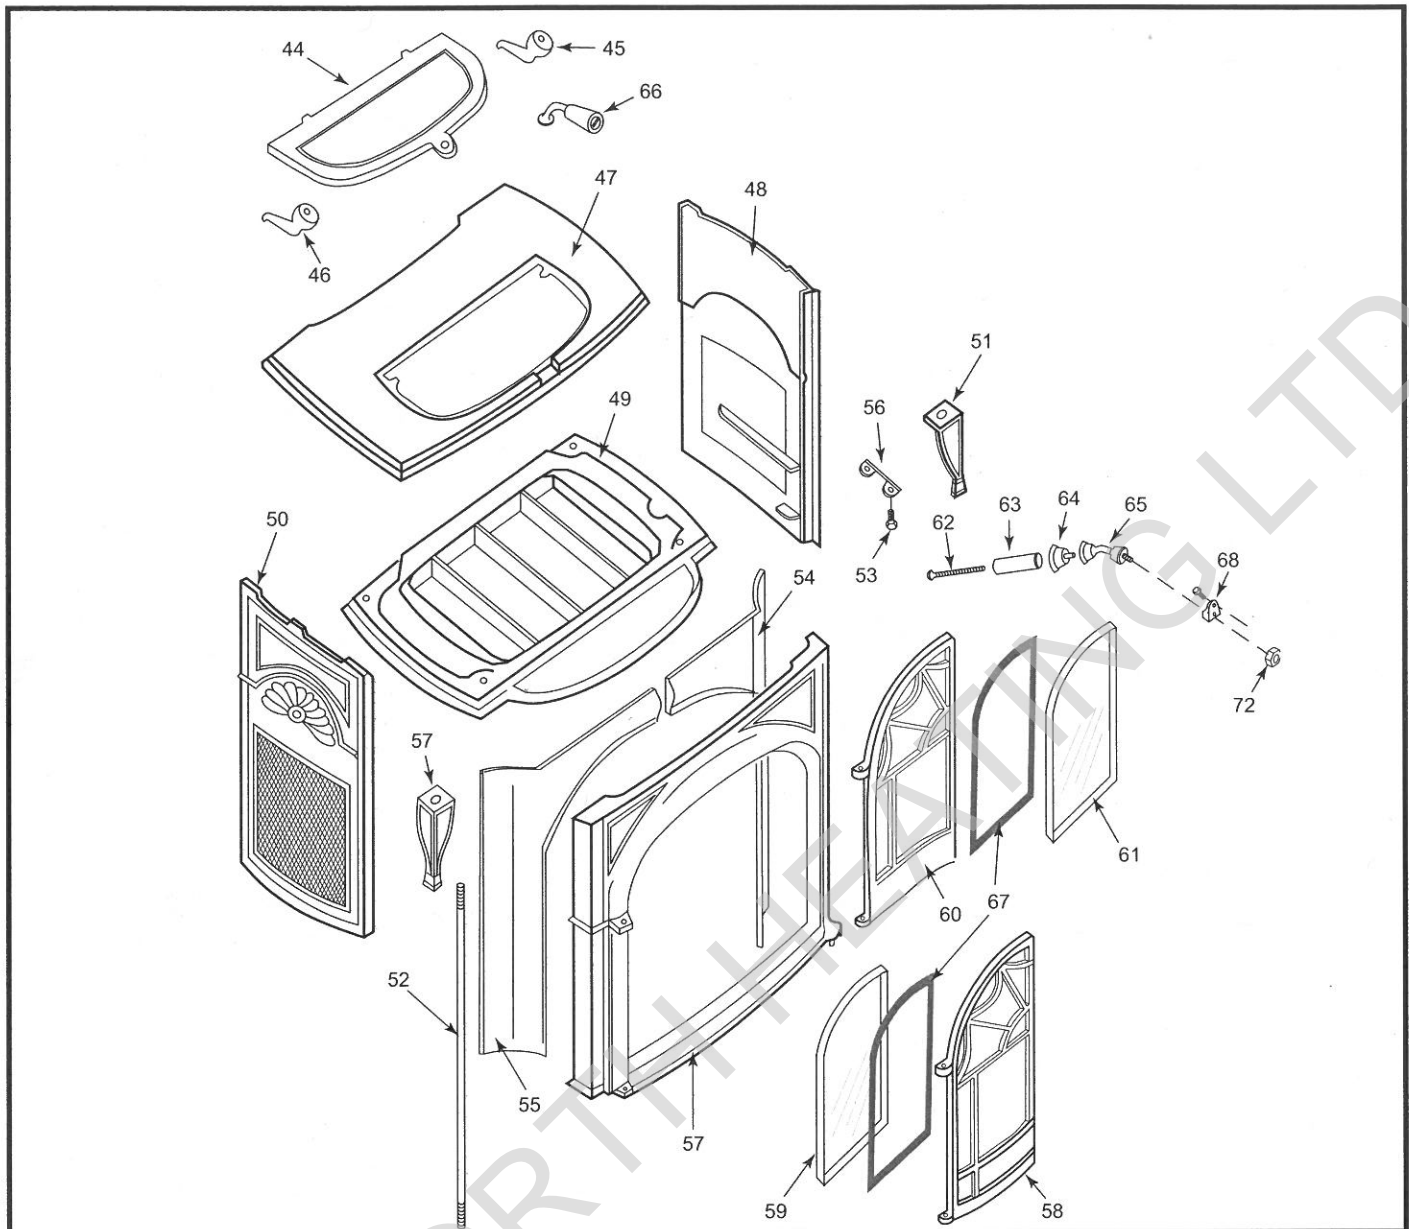

0966

MHSC reserves the right to make changes in design, materials, specifications, prices and discontinue colors and products at any time, without notice.

Intrepid II Woodburning Stove

Model 1990CE

Item Description	Part Number
1. Secondary Air Cover	1306762
2. Flue Collar	See Chart Pg. 29
3. Back Panel	1308662
4. Damper Rod	1602523
5. Damper Clip	1306725
6. Damper	1306701
7. Damper Housing	1306702
8. Throat Hood	1306763
9. Weld Screw	1201583
10. Upper Fireback	1306703
11. Fireback Clamp	1306724

Item Description	Part Number
12. 3/8" - 16 x 1 1/2" Hex Bolt	1201456
13. Lower Fireback	1306704
15. Rear Air Tube	1308658
16. Thermostat Cover	1306711
17. Damper Handle Assembly	5004265
18. Friction Spring	1201846
20. Thermostat Clip	1601408
21. Ball Chain Fitting (2)	1201972
22. Ball Chain	1201960
22a. Thermostat Assembly	5005506
23. Primary Air Flap	1306710