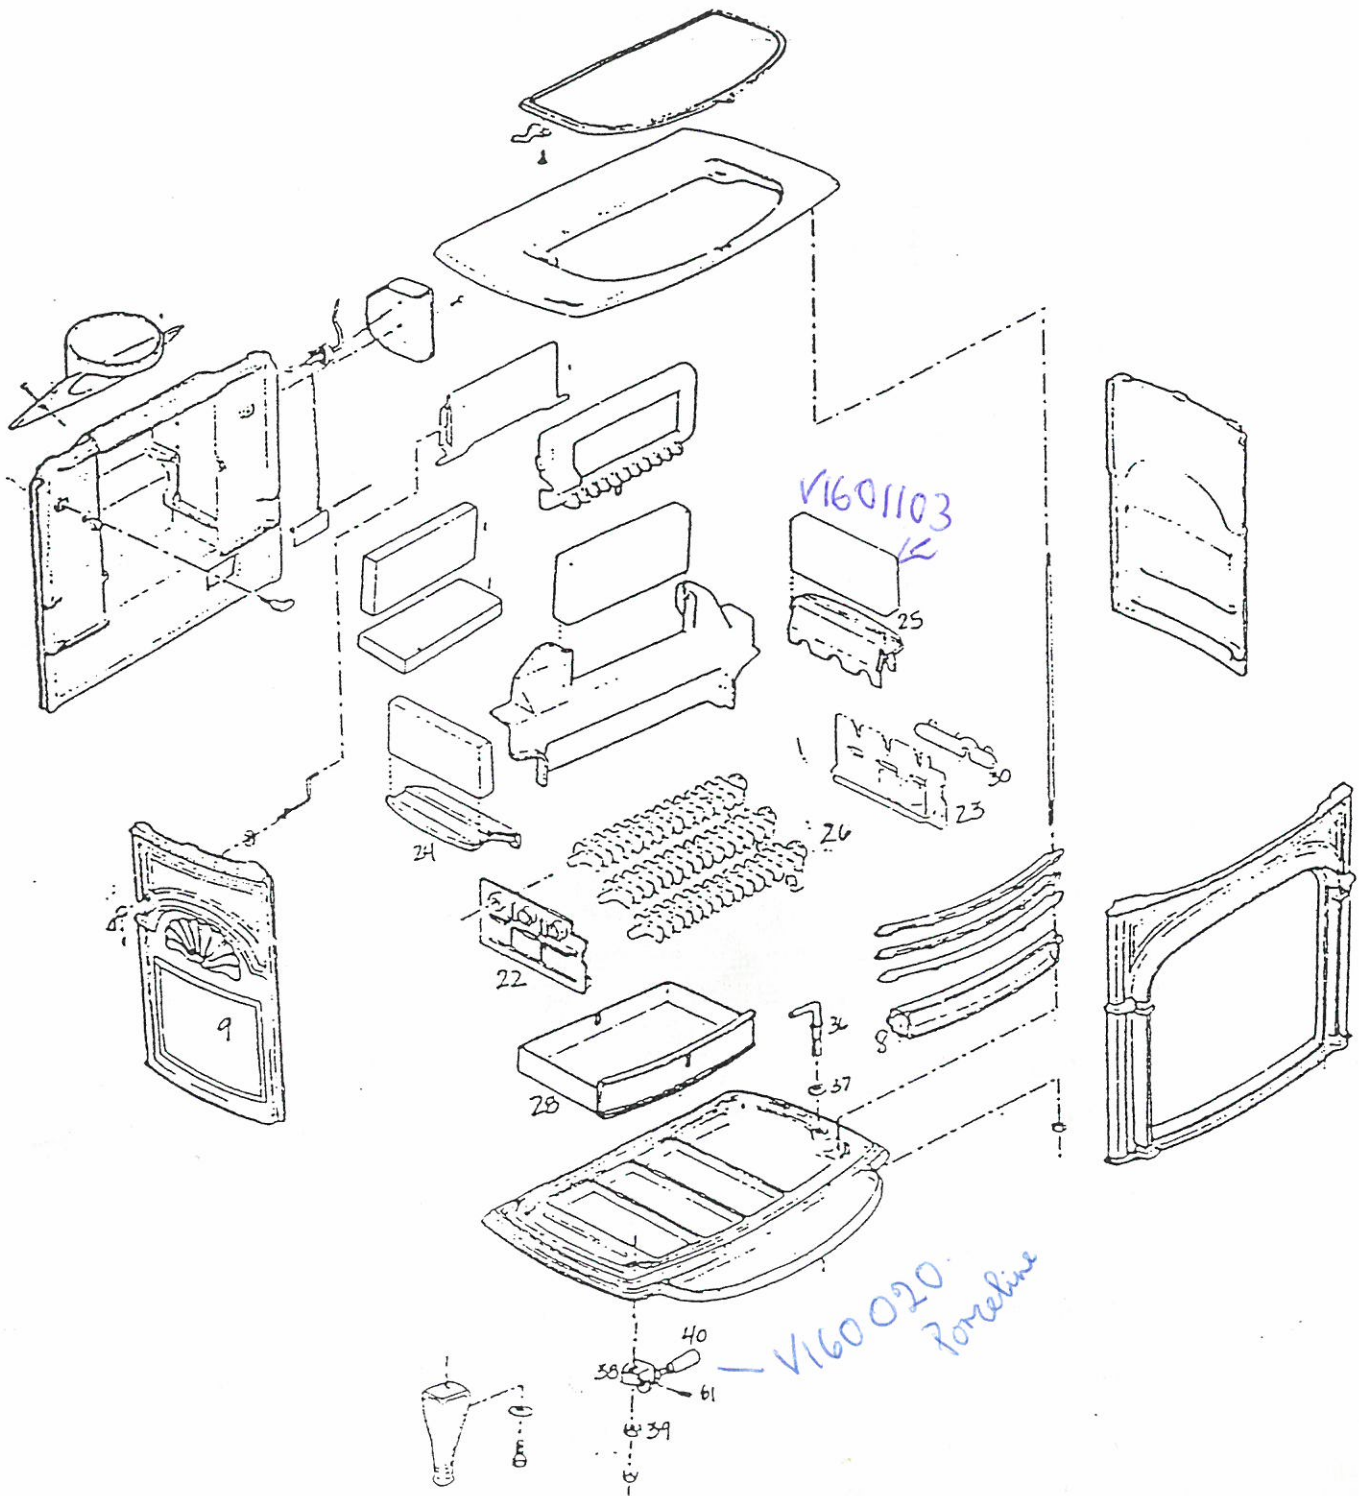

VERMONT  
CASTINGS

REPLACEMENT PARTS

INTREPID COAL STOVE MODEL 1315 & COAL KIT

# Intrepid Coal Stove

**MODEL #**                      **1315 INTREPID COAL STOVE**  
**ALSO SOLD AS A COAL CONVERSION KIT**

| DIAGRAM # | ITEM #  | PART DESCRIPTION                |
|-----------|---------|---------------------------------|
| 8         | 1306517 | FRONT GRATE                     |
| 20        | 1201899 | SHAKER HOLE PLUG                |
| 22        | NA      | <del>LEFT VERTICAL GRATE</del>  |
| 23        | NA      | <del>RIGHT VERTICAL GRATE</del> |
| 24        | 1306528 | LEFT HORIZONTAL INSERT          |
| 25        | 1306534 | RIGHT HORIZONTAL INSERT         |
| 26        | 1306557 | BOTTOM GRATE INSERT             |
|           | 5003720 | BOTTOM GRATE WITH ARMS WELDED   |
|           | 1306573 | GRATE ARMS                      |
| 28        | NA      | <del>COAL ASH PAN</del>         |
| 30        | 1306581 | SHAKER LINKAGE                  |
| 36        | 1600922 | SHAKER ROD                      |
| 37        | 1202452 | WASHER                          |
| 38        | 1306613 | SHAKER CONNECTOR                |
| 39        | 1203290 | SHAKER JAMB NUT                 |
| 40        | NA      | <del>SHAKER HANDLE</del>        |