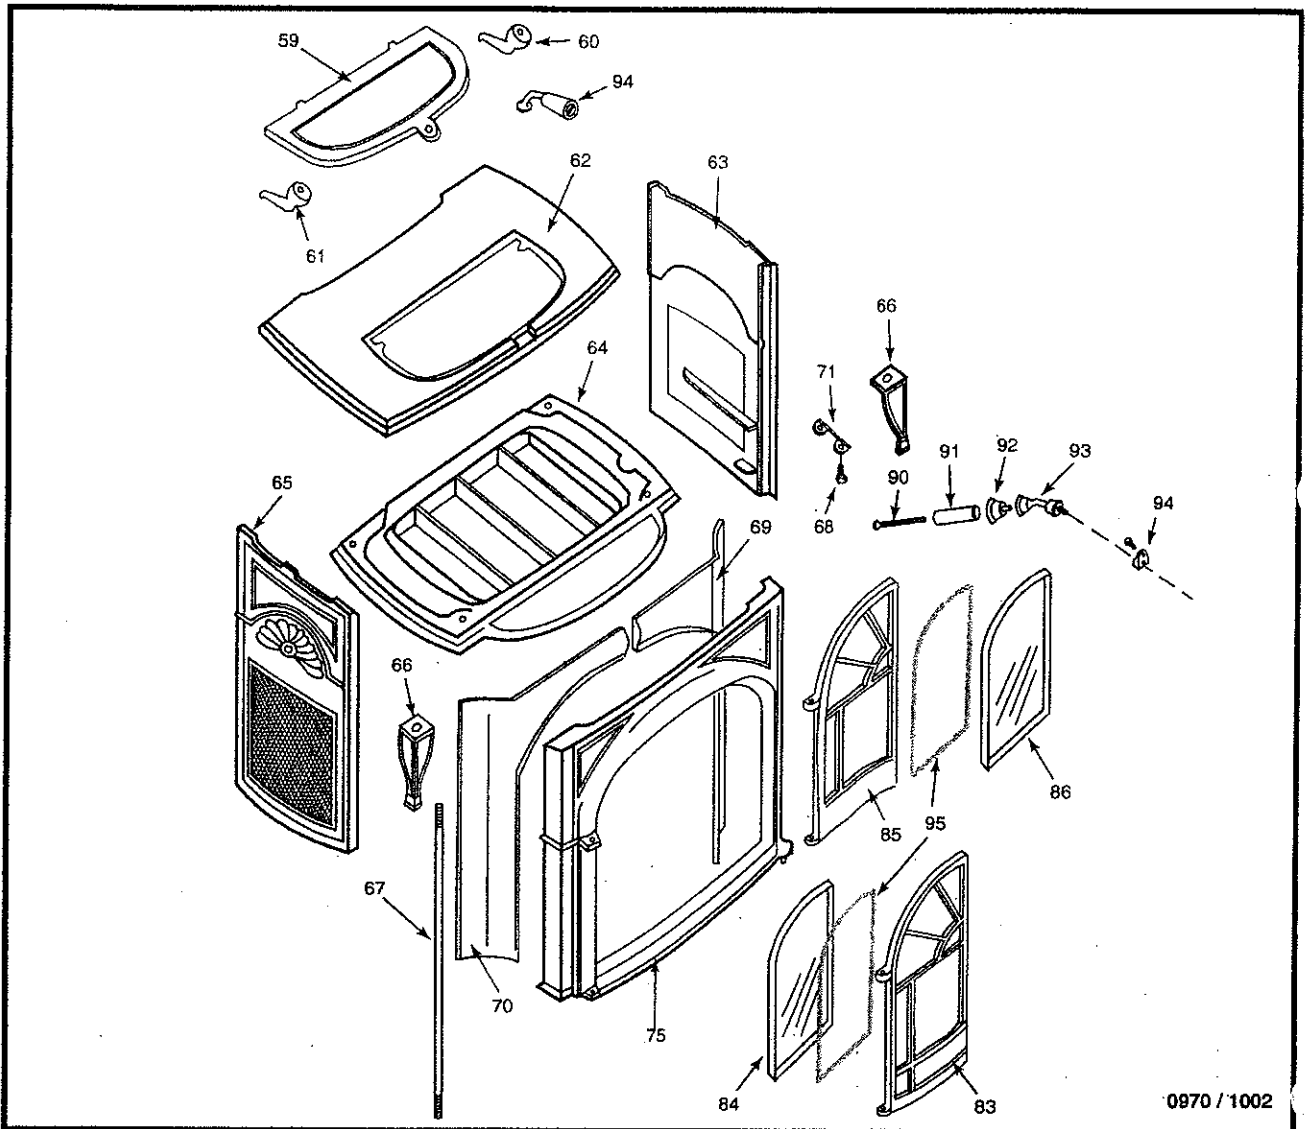

0970 / 1002

Vermont Castings, Majestic Products reserves the right to make changes in design, materials, specifications, prices and discontinue colors and products at any time, without notice.

Intrepid Multi-Fuel Heater

Model 1695 (continued)

Item Description	Part Number
29. Clip	1601396
30. #10-24 x 3/8" Pan Head Bolt	1200983
35. Cover Plate	1608955
45. Side Brick	1608953
46. Brick Clip	1608956
47. Flue Deflector	1401158
49. Front Grate (Frate)	1308659
50. Left Insert	1308661
51. Grate	1308652
52. Right Insert	1308660
53. Ashpan	1400951

Item Description	Part Number
54. Ashpan Front	1306493
55. Ashpan Handle	30000973
56. Damper Tab	1601488
57. Slicer/poker	5005708
59. Griddle	1306356
60. Right Griddle Quad	1301832
61. Left Griddle Quad	1301807
62. Top	See Chart Pg. 14
63. Right Side	See Chart Pg. 14
64. Bottom	1306764
65. Left Side	See Chart Pg. 14