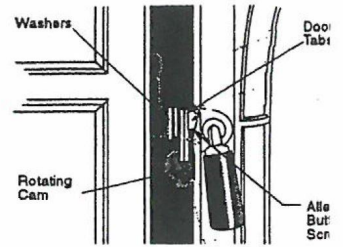

ACCLAIM HANDLES

- 500-0313
- 160-0623
- 120-1843
- 120-0996
- 160-0155
- 130-0813
- 160-0663
- 120-3290

- Door Handle Complete
- Door Handle Shaft Only
- Door Latch Spring Only (on door back of door)
- Truss Head Phillips Screw (holds spring)
- Acclaim Door Handle Hook Only (2490)
- Acclaim Door Handle Hook Only (0041)
- Door Handle Wood Only
- Door Handle Latch Lock Nut Only