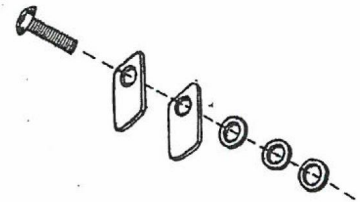

- Door Handle Catch Parts
- 160-1488
- 120-2475
- 120-0461

- Door Catch Tabs (Minimum 2)
- Door Catch Washers (2 or 3)
- Socket Button Head Machine Screw