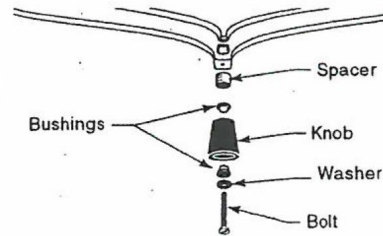

Ash Door Handle

160-0622
160-0663

Ashdoor Handle Shaft Only
Ashdoor Handle Wood Part Only

500-4025

120-0417
120-0461
120-3210

Pawl Assembly Ash Door Complete
Pawl Set Screw Only
Striker Bolt Only
Striker Bolt Nut Only
Large Pawl Jam Nut Only

000-4384 Pawl Assembly c/w jam nut may be substituted for 500-4025 & 120-3290. It is identical to parts to the left but has a socket set screw striker plate.

120-3290

000-4342

120-1294
160-0620
160-0650

Ceramic Fallaway Handle Complete Chrome Nub
Ceramic Fallaway Handle Screw Only
Ceramic Fallaway Handle Ceramic Part Only
Ceramic Fallaway Handle Chrome Nub Only

000-4362

160-0657

Griddle Handle Complete
Griddle Handle Knob Only

MADISON HANDLES

500-4245 Side Load Door Faucet Nickel with Shaft
(Horizontal)

500-4025 Pawl Assembly Front Door Complete
120-0417 Pawl Set Screw Only
120-0461 Striker Bolt Only
120-3210 Striker Bolt Nut Only
120-3290 Large Pawl Jam Nut Only