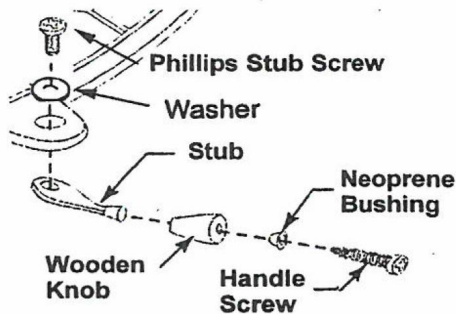

Damper Handle Assembly

- 000-4355 (500-4265) (000-4356) Damper Handle Stub Nickel c/w Set Screw
- 120-0563 Damper Handle Set Screw Only
- 120-1310 Damper Handle Wood Screw Only
- 160-0664 Damper Handle Wood Part Only

- 000-4360
- 160-0661

- Griddle Handle Complete
- Griddle Knob Only