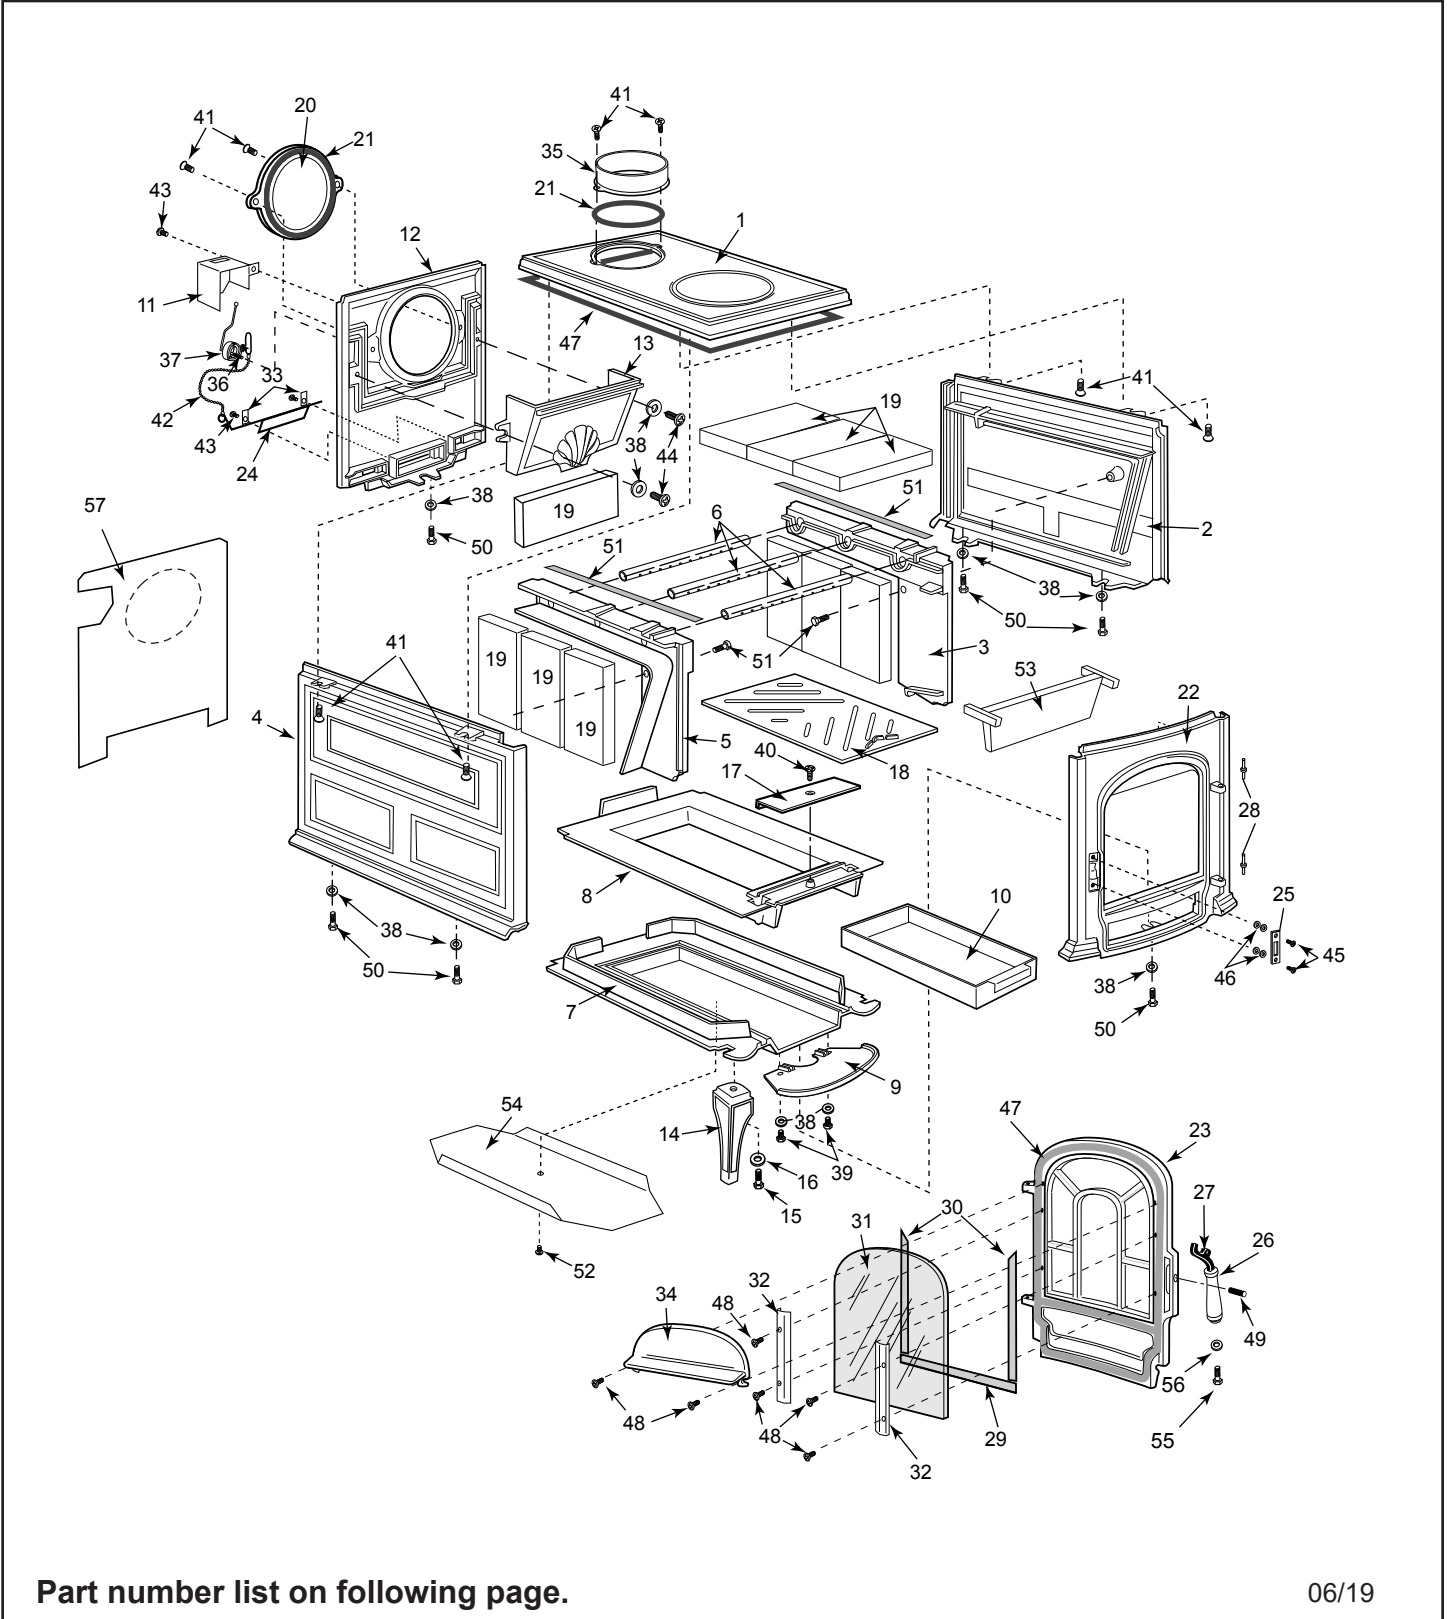

Beginning Manufacturing Date: N/A
Ending Manufacturing Date: Active

0001920-I (Classic Black)

0001923-I (Bordeaux) (End Manufacturing Date: 2017)

0001924 (Ebony) (Ending Manufacturing Date: 2007)

0001927 (Majolica Brown) (Ending Manufacturing Date: 2008)

0001928 (Vermont Classic Green) (Ending Manufacturing Date: 2008)

Part number list on following page.