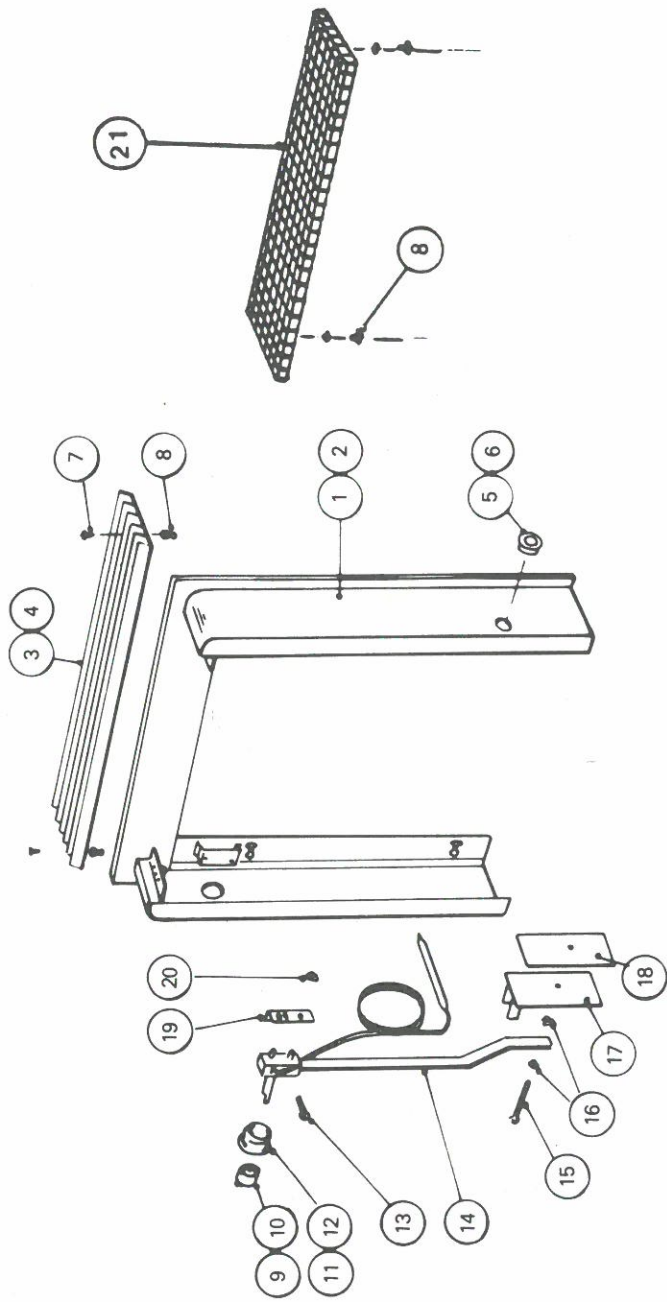

DOOR ASSEMBLY

Item No	Description	Part No	No Off
1	FRONT DOOR ASSEMBLY, Sepia	32700	1
2	FRONT DOOR ASSEMBLY, Black	32620	1
3	FRONT DOOR ASSEMBLY, Magnolia	32630	1
4	FRONT DOOR ASSEMBLY, Lustré	32640	1
5	DOOR CASTING ASSEMBLY	32830	1
6	DOOR CASTING	32701	1
7	DOOR FRAME ASSEMBLY, Sepia	31520	1
8	DOOR FRAME ASSEMBLY, Black	31530	1
9	DOOR FRAME ASSEMBLY, Magnolia	31540	1
10	DOOR FRAME ASSEMBLY, Lustré	31550	1
11	No. 8 x 15 PAN. HD. POZI DRIV SETSCREW	91245	6
12	M6 WASHER	92189	6
13	DOOR GLASS, SET	32246	1
14	GLASS SEAL TOP, BOTTOM	32716	2
15	GLASS SEAL SIDES	55072	2
16	M5 x 10 HEX HD. SETSCREW	91172	5
17	SUPPORT BAR W.U.	32723	1
18	DOOR CATCH	32721	1
19	5/32" DIA. x 25mm ROLL PIN	93230	1
20	GLASS FIBRE ROPE 16 DIA. x 2m	98175	1
21	DOOR INSULATION	32737	1
22	DOOR STOP	32739	1
23	M5 x 10 PAN HEAD POZI SETSCREW	91184	1
24	M5 WASHER	92188	1
25	INSULATION RETAINER	32736	1
26	GLASS RETAINER BOTTOM	32717	1

0114 257 2313

INTERNATIONAL 34 - To Water
13 To Room.

COMPLETE BOILER BODY ASSEMBLY

Item No.	Part No	Description	No Off
1	31700	BOILER BODY ASSEMBLY	1
2	31710	BOILER BODY W.U.	1
3	31728	TOP PLATE	1
4	98175	16" DIA. WOVEN ROPE	1
5	31729	CONVECTION CASING TOP	1
6	91406	M6 x 25 CSK HD. POZI SETSCREW	5
7	32878	THROAT PLATE	1
8	32650	HINGE PLATE W.U.	1
9	91306	M12 x 45 HEX HD. SETSCREW	2
10	92267	M12 DISC SPRING	2
11	94248	M12 LOCK NUT	4
12	32512	FIRE FRONT PLATE	1
13	32553	DEEPENING BAR	1
14	32544	FIRE BAR "A"	5
	32545	FIRE BAR "B"	5
15	32460	SHAKER BAR W.U.	1
16	32470	COVER PLATE ASSEMBLY	1
17	92199	M6 SHAKEPROOF WASHER	2
18	92189	M6 WASHER	2
19	91088	M6 x 16 HEX. HD. SETSCREW	2
20	32796	OPERATING TOOL	1
21	32463	EXTENSION TUBE	1
22	32690	ASHPAN W.U.	1
23	94257	M8 HEX NUT	1
24	32661	DOOR PIN	1
25	32649	IDLING AIR DISC	1
26	91172	M5 x 10 HEX HD. SETSCREW	1
27	91021	M5 x 12 PAN HD. POZI SETSCREW	4
28	92216	M5 SPRING WASHER	1
29	92189	M6 WASHER	4
30	92280	M6 THACKERY WASHER	4
31	94217	M6 Hex Nut	4