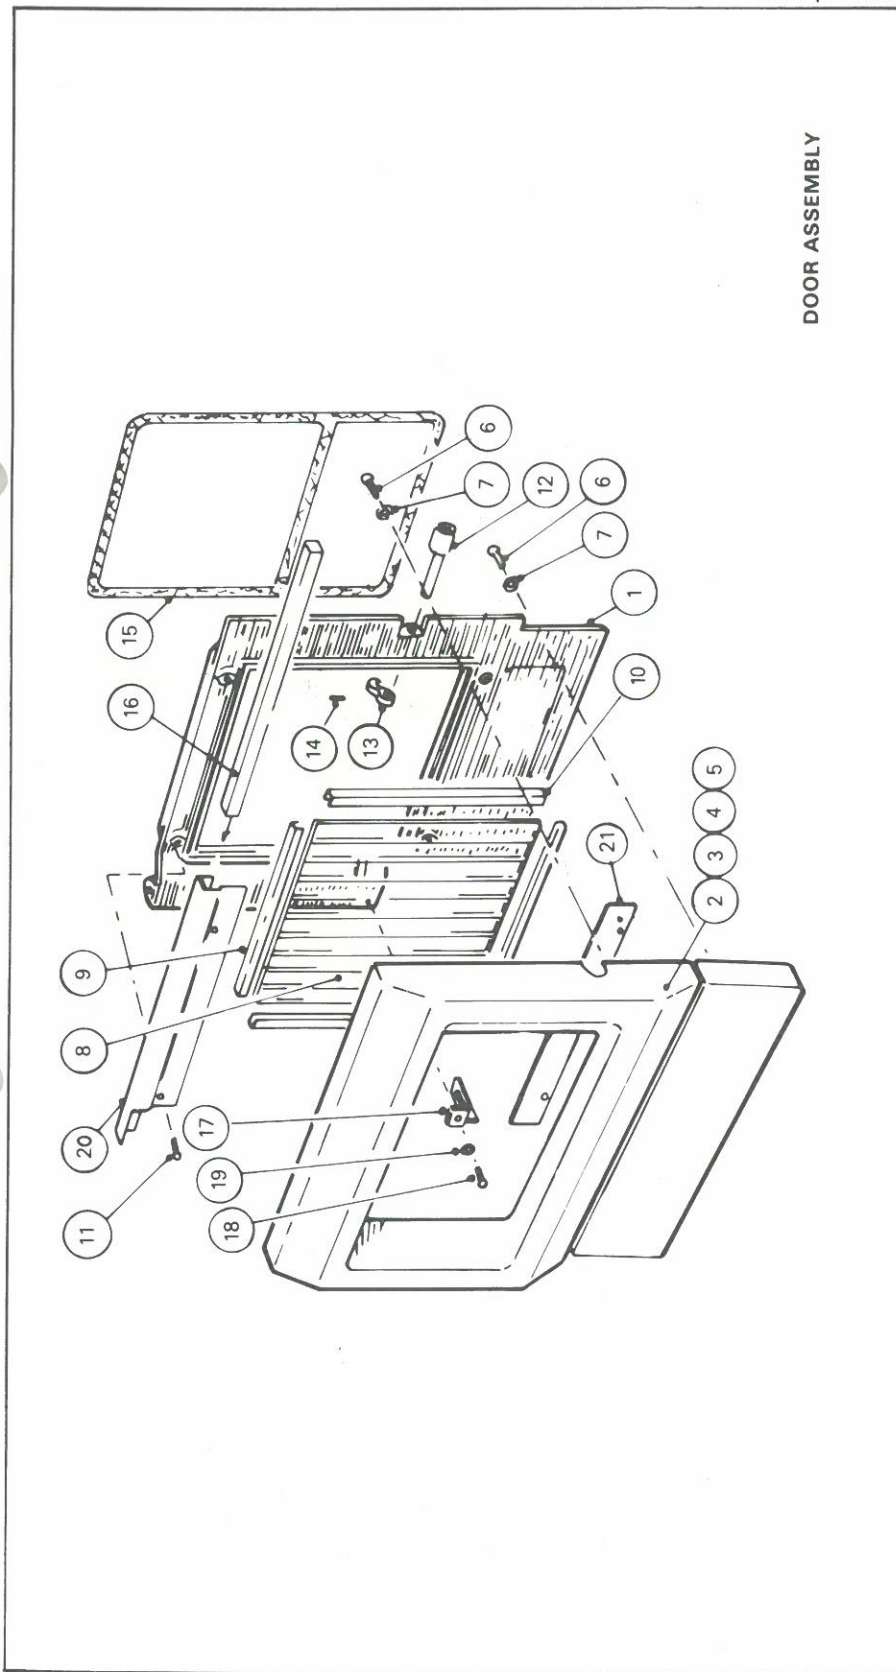

WARNING

Before re-lighting the appliance and in particular at the start of the heating season it is important to check the flue outlet has not become blocked by a fall of deposits from the chimney. Remove throat-plate in order to make a thorough check.

When properly installed and operated this stove will not emit fumes. Occasional fumes from de-ashing and re-fuelling may occur but persistent fume emission must not be tolerated. If fume emission does persist,

then the following immediate actions must be taken:-

1. Open all doors and windows to ventilate room.
2. Let the fire out or safely dispose of the burning fuel.
3. Check for flue or chimney blockage and clean as necessary.
4. Do not attempt to relight the stove until the cause of fume emission has been remedied. If necessary seek professional advice.

DOOR ASSEMBLY

Item No	Description	Part No	No Off
1	FRONT DOOR ASSEMBLY, Sepia	32700	1
2	FRONT DOOR ASSEMBLY, Black	32620	1
3	FRONT DOOR ASSEMBLY, Magnolia	32630	1
4	FRONT DOOR ASSEMBLY, Lustré	32640	1
5	DOOR CASTING ASSEMBLY	32830	1
6	DOOR CASTING	32701	1
7	DOOR FRAME ASSEMBLY, Sepia	31520	1
8	DOOR FRAME ASSEMBLY, Black	31530	1
9	DOOR FRAME ASSEMBLY, Magnolia	31540	1
10	DOOR FRAME ASSEMBLY, Lustré	31550	1
11	No. 8 x 15 PAN. HD. POZI DRIV SETSCREW	91245	6
12	M6 WASHER	92189	6
13	DOOR GLASS, SET	32246	1
14	GLASS SEAL TOP, BOTTOM	32716	2
15	GLASS SEAL SIDES	55072	2
16	M5 x 10 HEX HD. SETSCREW	91172	5
17	SUPPORT BAR W.U.	32723	1
18	DOOR CATCH	32721	1
19	5/32" DIA. x 25mm ROLL PIN	93230	1
20	GLASS FIBRE ROPE 16 DIA. x 2m	98175	1
21	DOOR INSULATION	32737	1
22	DOOR STOP	32739	1
23	M5 x 10 PAN HEAD POZI SETSCREW	91184	1
24	M5 WASHER	92188	1
25	INSULATION RETAINER	32736	1
26	GLASS RETAINER BOTTOM	32717	1