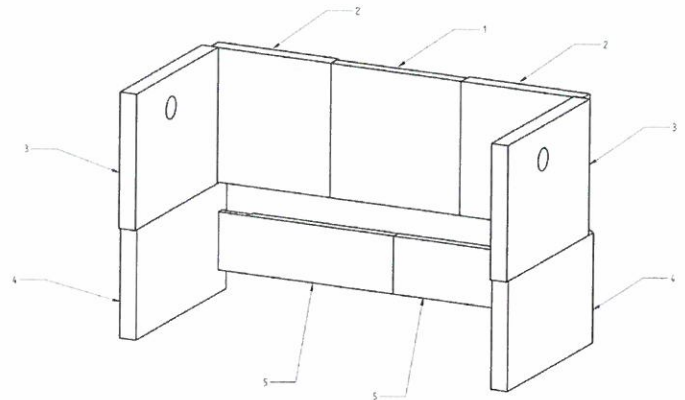

Basic Spare Parts

RIVA PLUS LARGE, MEDIUM & MIDI BRICK ASSEMBLY

WOODBURNING

MULTI-FUEL

LARGE

Ref. No.	Description
1	Upper Centre Rear Brick
2	Upper Rear Brick Left & Right
3	Upper Side Brick Left & Right
4	Lower Side Brick Left & Right
5	Lower Rear Brick Left & Right

MEDIUM

Ref. No.	Description
1	Upper Centre Rear Brick
2	Upper Rear Brick Left & Right
3	Upper Side Brick Left & Right
4	Lower Side Brick Left & Right
5	Lower Rear Brick Left & Right

MIDI

Ref. No.	Description
1	Upper Centre Rear Brick
2	Upper Rear Brick Left & Right
3	Upper Side Brick Left & Right
4	Lower Side Brick Left & Right
5	Lower Rear Brick Left & Right

LARGE

Ref. No.	Description
1	Upper Centre Rear Brick
2	Upper Rear Brick Left & Right
3	Upper Side Brick Left & Right
4	Lower Side Brick Left & Right
5	Lower Rear Brick Left & Right

MEDIUM

Ref. No.	Description
1	Upper Centre Rear Brick
2	Upper Rear Brick Left & Right
3	Upper Side Brick Left & Right
4	Lower Side Brick Left & Right
5	Lower Rear Brick Left & Right

MIDI

Ref. No.	Description
1	Upper Centre Rear Brick
2	Upper Rear Brick Left & Right
3	Upper Side Brick Left & Right
4	Lower Side Brick Left & Right
5	Lower Rear Brick Left & Right

Due to continual technical improvements please check online or with your Stovax retailer for the most up to date parts lists.

Only use Genuine Stovax spares when servicing your appliance.

All of our essential spare parts and consumable items are available to purchase from our webshop at www.stovaxspares.com.