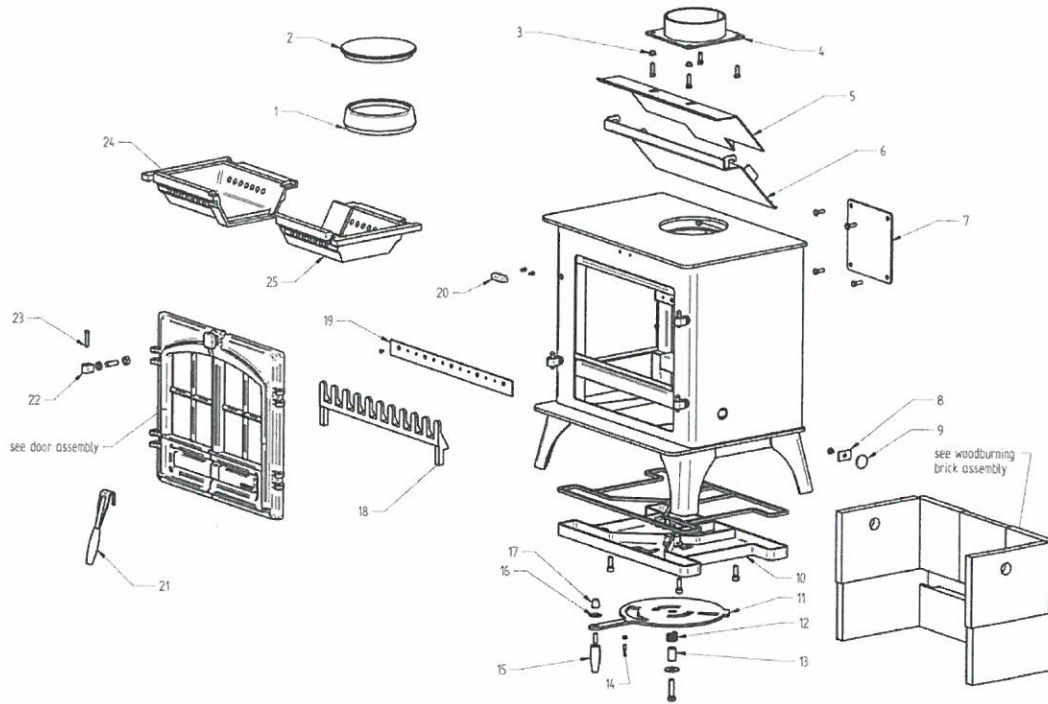

Basic Spare Parts

RIVA PLUS LARGE, MEDIUM & MIDI WOODBURNING

LARGE

Ref. No.	Description
1	6" Flue Collar
2	6" Flue Blank
3	Baffle Spacer
4	6" Flue Exit
5	Upper Baffle
6	Lower Baffle
7	Rear Flue Blank
8	Clamp
9	Riddling Hole Plug
10	Air Chamber
11	Woodburning Control Arm
12	Air Chamber Spring
13	Pivot Tube
14	Ball Spring Plunger
15	Lower Control Handle
16	Woodburning Tag
17	Top Control Handle
18	Log Guard
19	Rear Fascia
20	Door Catch
21	Removable Handle
22	Hinge Block
23	Hinge Pin 8 x 40
24	Left Hand Wood Grate
25	Right Hand Wood Grate

MEDIUM

Ref. No.	Description
1	5" Flue Collar
2	5" Flue Blank
3	Baffle Spacer
4	5" Flue Exit
5	Upper Baffle
6	Lower Baffle
7	Rear Flue Blank
8	Clamp
9	Riddling Hole Plug
10	Air Chamber
11	Woodburning Control Arm
12	Air Chamber Spring
13	Pivot Tube
14	Ball Spring Plunger
15	Lower Control Handle
16	Woodburning Tag
17	Top Control Handle
18	Log Guard
19	Rear Fascia
20	Door Catch
21	Removable Handle
22	Hinge Block
23	Hinge Pin 8 x 40
24	Left Hand Wood Grate
25	Right Hand Wood Grate