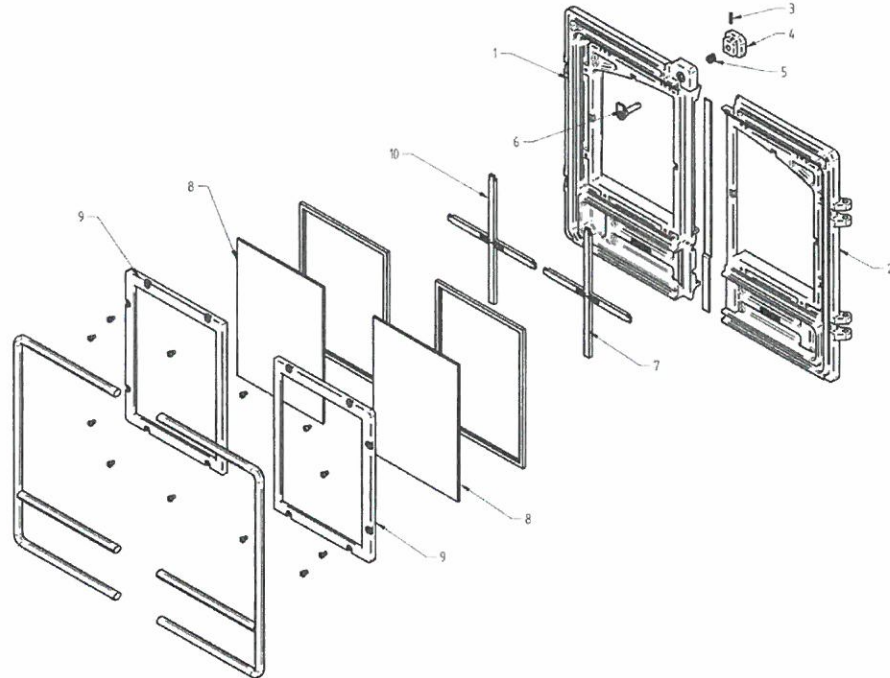

LARGE

Ref. No.	Description
1	Right Hand Door Casting
2	Left Hand Door Casting
3	Spiral Pin 3 x 18mm
4	Door Knob
5	Door Spring
6	Door Spindle
7	Left Hand Door Cross
8	Stove Glass 206x275mm
9	Glass Clamp
10	Right Hand Door Cross
-	Complete door assembly