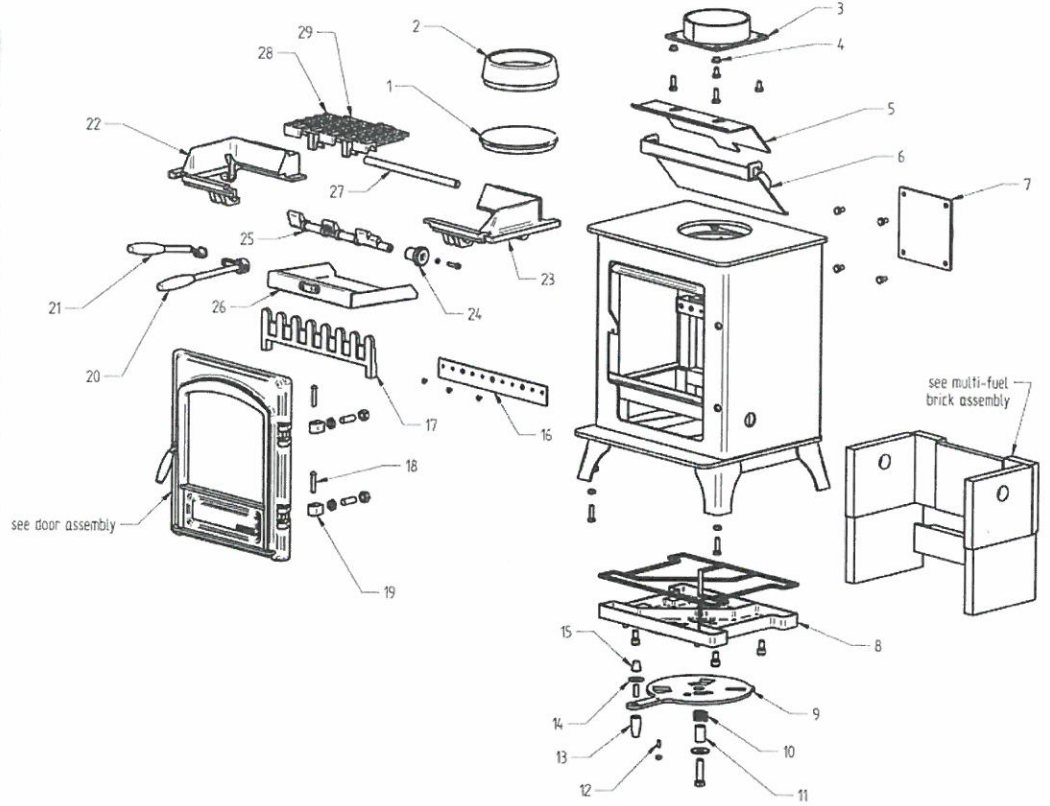

Basic Spare Parts

RIVA PLUS SMALL MULTI-FUEL STOVE & BRICK ASSEMBLY

Ref. No.	Description
1	5" Flue Blank
2	5" Collar
3	5" Flue Exit
4	Baffle Spacer
5	Upper Baffle
6	Lower Baffle
7	5" Flue Blank
8	Air Chamber
9	Multi-fuel Control Arm
10	Air Chamber Spring
11	Pivot Tube
12	Ball Spring Plunger
13	Lower Control Handle
14	Multi-fuel Tag
15	Top Control Handle
16	Fascia Plate
17	Log Guard
18	Hinge Pin 8 x 40
19	Hinge Block
20	Riddling Tool
21	Ash Pan Tool
22	Left Hand Riddling Infill
23	Right Hand Riddling Infill
24	Riddling Socket
25	Riddling Bar
26	Ash Pan
27	Back Riddling Bar
28	Riddling Grate Bar
29	Fixed Grate Bar

Ref. No.	Description
1	Upper Rear Centre Brick
2	Upper Side Brick Left & Right
3	Upper Rear Brick Left & Right
4	Lower Side Brick Left & Right
5	Lower Rear Brick

Due to continual technical improvements please check online or with your Stovax retailer for the most up to date parts lists.

Only use Genuine Stovax spares when servicing your appliance.

All of our essential spare parts and consumable items are available to purchase from our webshop at www.stovaxspares.com.