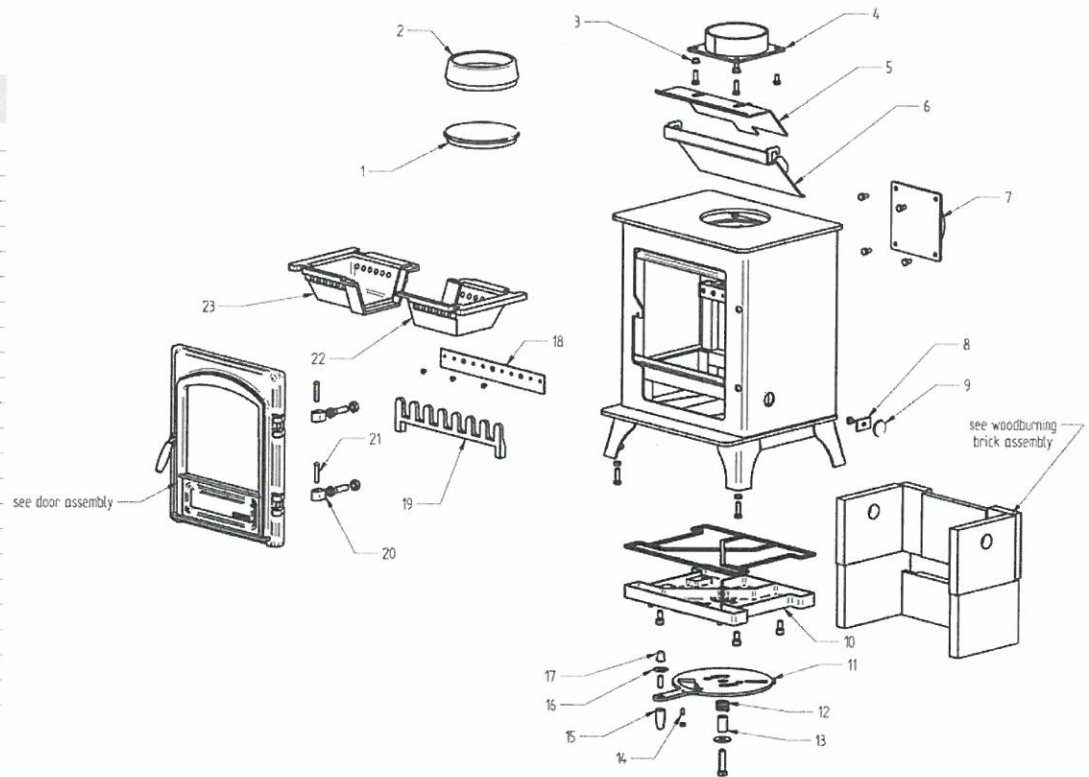

MIDI

Ref. No.	Description
1	Right Hand Door Casting
2	Left Hand Door Casting
3	Spiral Pin 3 x 18mm
4	Door Knob
5	Door Spring
6	Door Spindle
7	Left Hand Door Cross
8†	Stove Glass 237x157mm†
9	Glass Clamp
10	Right Hand Door Cross
-	Complete door assembly

Basic Spare Parts

RIVA PLUS SMALL WOODBURNING STOVE & BRICK ASSEMBLY

Ref. No.	Description
1	5" Flue Blank
2	5" Collar
3	Baffle Spacer
4	5" Flue Exit
5	Upper Baffle
6	Lower Baffle
7	5" Flue Blank
8	Clamp
9	Riddling Hole Plug
10	Air Chamber
11	Woodburning Control Arm
12	Air Chamber Spring
13	Pivot Tube
14	Ball Spring Plunger
15	Lower Control Handle
16	Woodburning Tag
17	Top Control Handle
18	Fascia Plate
19	Log Guard
20	Hinge Block
21	Hinge Pin 8 x 40
22	Right Hand Wood Grate
23	Left Hand Wood Grate