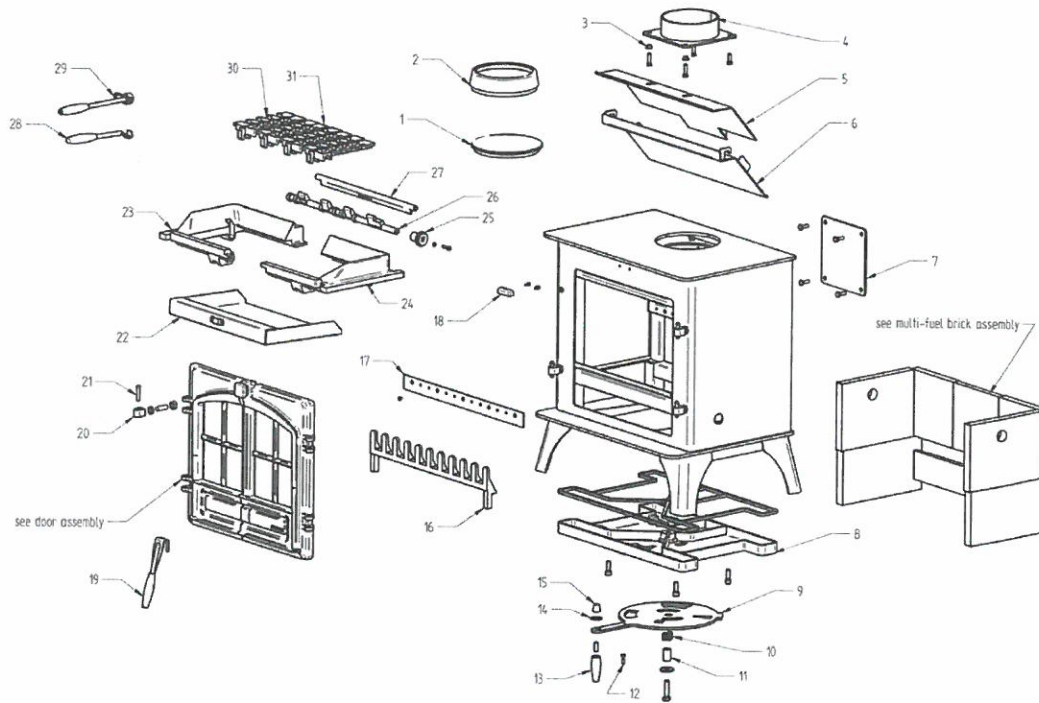

Basic Spare Parts

RIVA PLUS LARGE, MEDIUM & MIDI MULTI-FUEL

LARGE

Ref. No.	Description
1	6" Flue Blank
2	6" Flue Collar
3	Baffle Spacer
4	6" Flue Exit
5	Upper Baffle
6	Lower Baffle
7	Rear Flue Blank
8	Air Chamber
9	Multi-fuel Control Arm
10	Air Chamber Spring
11	Pivot Tube
12	Ball Spring Plunger
13	Lower Control Handle
14	Multi-fuel Tag
15	Top Control Handle
16	Log Guard
17	Rear Fascia
18	Door Catch
19	Removable Handle
20	Hinge Block
21	Hinge Pin 8 x 40
22	Ash Pan
23	Left Hand Side Infill
24	Right Hand Side Infill
25	Riddling Socket
26	Riddling Bar
27	Back Riddling Bar
28	Ash Pan Tool
29	Riddling Tool
30	Fixed Grate Bar
31	Riddling Grate Bar

MEDIUM

Ref. No.	Description
1	5" Flue Blank
2	5" Flue Collar
3	Baffle Spacer
4	5" Flue Exit
5	Upper Baffle
6	Lower Baffle
7	Rear Flue Blank
8	Air Chamber
9	Multi-fuel Control Arm
10	Air Chamber Spring
11	Pivot Tube
12	Ball Spring Plunger
13	Lower Control Handle
14	Multi-fuel Tag
15	Top Control Handle
16	Log Guard
17	Rear Fascia
18	Door Catch
19	Removable Handle
20	Hinge Block
21	Hinge Pin 8 x 40
22	Ash Pan
23	Left Hand Side Infill
24	Right Hand Side Infill
25	Riddling Socket
26	Riddling Bar
27	Back Riddling Bar
28	Ash Pan Tool
29	Riddling Tool
30	Fixed Grate Bar
31	Riddling Grate Bar

MIDI

Ref. No.	Description
1	5" Flue Blank
2	5" Flue Collar
3	Baffle Spacer
4	5" Flue Exit
5	Upper Baffle
6	Lower Baffle
7	Rear Flue Blank
8	Air Chamber
9	Multi-fuel Control Arm
10	Air Chamber Spring
11	Pivot Tube
12	Ball Spring Plunger
13	Lower Control Handle
14	Multi-fuel Tag
15	Top Control Handle
16	Log Guard
17	Rear Fascia
18	Door Catch
19	Removable Handle
20	Hinge Block
21	Hinge Pin 8 x 40
22	Ash Pan
23	Left Hand Side Infill
24	Right Hand Side Infill
25	Riddling Socket
26	Riddling Bar
27	Back Riddling Bar
28	Ash Pan Tool
29	Riddling Tool
30	Fixed Grate Bar
31	Riddling Grate Bar

Due to continual technical improvements please check online or with your Stovax retailer for the most up to date parts lists.

Only use Genuine Stovax spares when servicing your appliance.

All of our essential spare parts and consumable items are available to purchase from our webshop at www.stovaxspares.com.