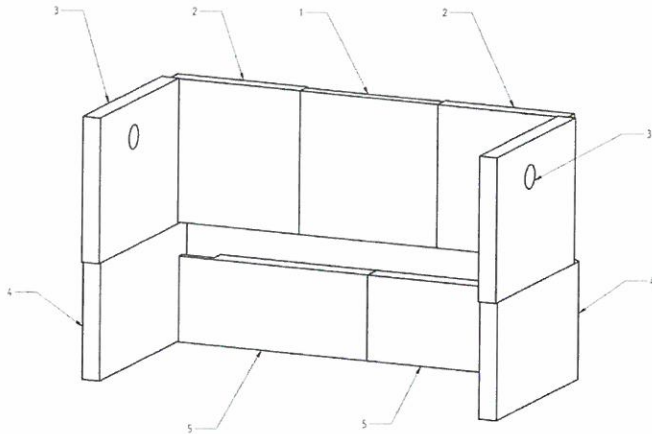

Basic Spare Parts

RIVA PLUS LARGE, MEDIUM & MIDI BRICK ASSEMBLY

WOODBURNING

MULTI-FUEL

LARGE

Ref. No.	Description
1	Upper Centre Rear Brick
2	Upper Rear Brick Left & Right
3	Upper Side Brick Left & Right
4	Lower Side Brick Left & Right
5	Lower Rear Brick Left & Right

MEDIUM

Ref. No.	Description
1	Upper Centre Rear Brick
2	Upper Rear Brick Left & Right
3	Upper Side Brick Left & Right
4	Lower Side Brick Left & Right
5	Lower Rear Brick Left & Right

MIDI

Ref. No.	Description
1	Upper Centre Rear Brick
2	Upper Rear Brick Left & Right
3	Upper Side Brick Left & Right
4	Lower Side Brick Left & Right
5	Lower Rear Brick Left & Right

LARGE

Ref. No.	Description
1	Upper Centre Rear Brick
2	Upper Rear Brick Left & Right
3	Upper Side Brick Left & Right
4	Lower Side Brick Left & Right
5	Lower Rear Brick Left & Right

MEDIUM

Ref. No.	Description
1	Upper Centre Rear Brick
2	Upper Rear Brick Left & Right
3	Upper Side Brick Left & Right
4	Lower Side Brick Left & Right
5	Lower Rear Brick Left & Right

MIDI

Ref. No.	Description
1	Upper Centre Rear Brick
2	Upper Rear Brick Left & Right
3	Upper Side Brick Left & Right
4	Lower Side Brick Left & Right
5	Lower Rear Brick Left & Right

Due to continual technical improvements please check online or with your Stovax retailer for the most up to date parts lists.

Only use Genuine Stovax spares when servicing your appliance.

All of our essential spare parts and consumable items are available to purchase from our webshop at www.stovaxspares.com.