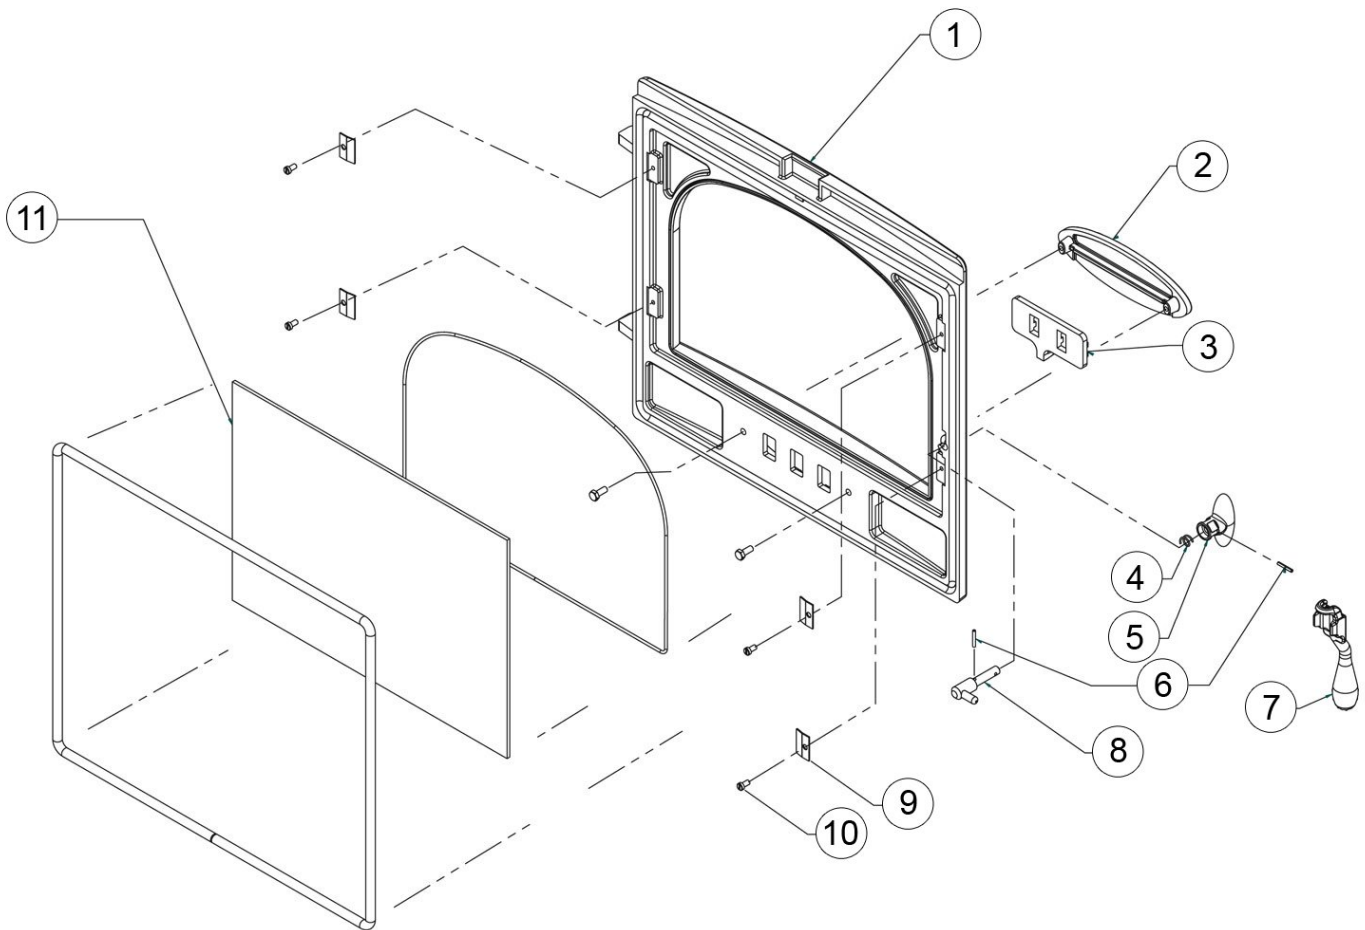

Ref.	Product Code		Description	Price (inc VAT)
1	ST7DR		Door Frame	£109.00
2	SS3		Air Control Cover Plate	£16.66
2	SS8B		Air Control Cover	£3.65
3	SS4		Air Control	£16.66
3	SS9B		Air Control	£3.65
4	FA9017		Airwash Spinner Spring	£1.00
5	SM7COMP		Stockton New Drilled Door Knob and Spindle	£19.99