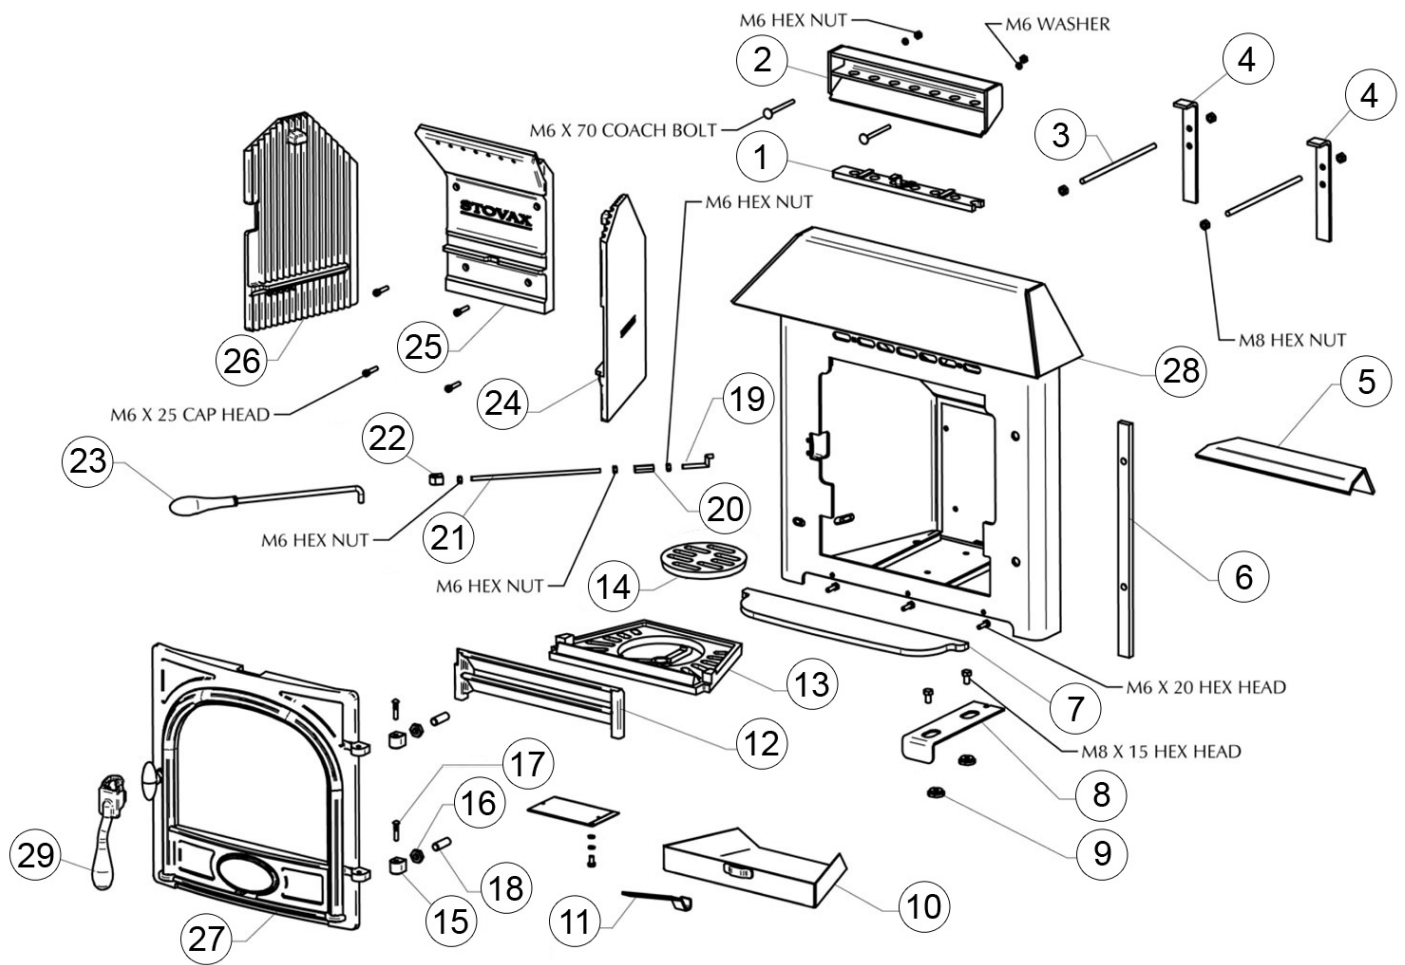

Stockton Milner Multi Fuel Stove

Ref.	Product Code	Description	Price (inc VAT)
1	MEC8618	Stockton Milner Secondary Air Control	£28.50
2	MEC8609	Air Wash Duct Assembly	£82.75
3	M08200STUD	M8 x 200 Wall Clamp Stud	£11.95
4	RA502311	Rear Wall Clamp	£5.95
6	ME600385	Stockton Milner Hinge Clamp	£38.00

Ref.	Product Code		Description	Price (inc VAT)
7	ME7461		Stockton Inset Front Lip Plate	£44.95
8	RA502310		Secondary Air Control	£9.95
9	ME600395		Spacer	£21.32
10	MEC8617		Ashpan Assembly	£12.95
11	SM55		Ashpan Handle and Air Control Tool	£4.96
12	SS25HL		Log Bar	£14.95
13	CA7602		Main Grate	£29.95
14	CA7606		Centre Grate	£15.55
15	SM10		Hinge Block	£5.95
16	SM21		M12x6mm Hinge Block Locking Nut - Single Nut	£0.95
17	SM20		Stockton Hinge Pin	£1.49
18	SM18		M12x35mm Hinge Block Stud - Single Stud	£0.76
19	STMB-ME600440		Stockton Milner Hook	£10.15
20	STSM-ME600438		Stockton Milner Adjuster	£11.95

Ref.	Product Code		Description	Price (inc VAT)
21	ME600439		Stockton Milner Rod	£10.50
22	SMN34		Grate Operating Knob	£10.96
23	SM63		Riddling Tool (CE) from serial No. FST 00000 and BST 00000 onwards	£9.95
24	CA7605		Right Hand Side Panel	£48.50
25	MEC8783		Air Chamber Assembly	£79.00
25	M0625CAPH		M6mm x 25mm Cap Head Bolt	£1.75
26	CA7604		Cast Iron Side Panel Left Hand	£48.25
27	MEC8512		Stockton 7 High Output Boiler Door Assembly	£199.96
29	SM23		Cast Door Tool	£12.95
	GL0235		Stockton 7 Glass (322x257)	£45.50
	5000		14mm Door Rope Seal Pack	£14.95

Ref.	Product Code		Description	Price (inc VAT)
1	ST7DR		Door Frame	£109.00
2	SS3		Air Control Cover Plate	£16.66
2	SS8B		Air Control Cover	£3.65
3	SS4		Air Control	£16.66
3	SS9B		Air Control	£3.65
4	FA9017		Airwash Spinner Spring	£1.00
5	SM7COMP		Stockton New Drilled Door Knob and Spindle	£19.99