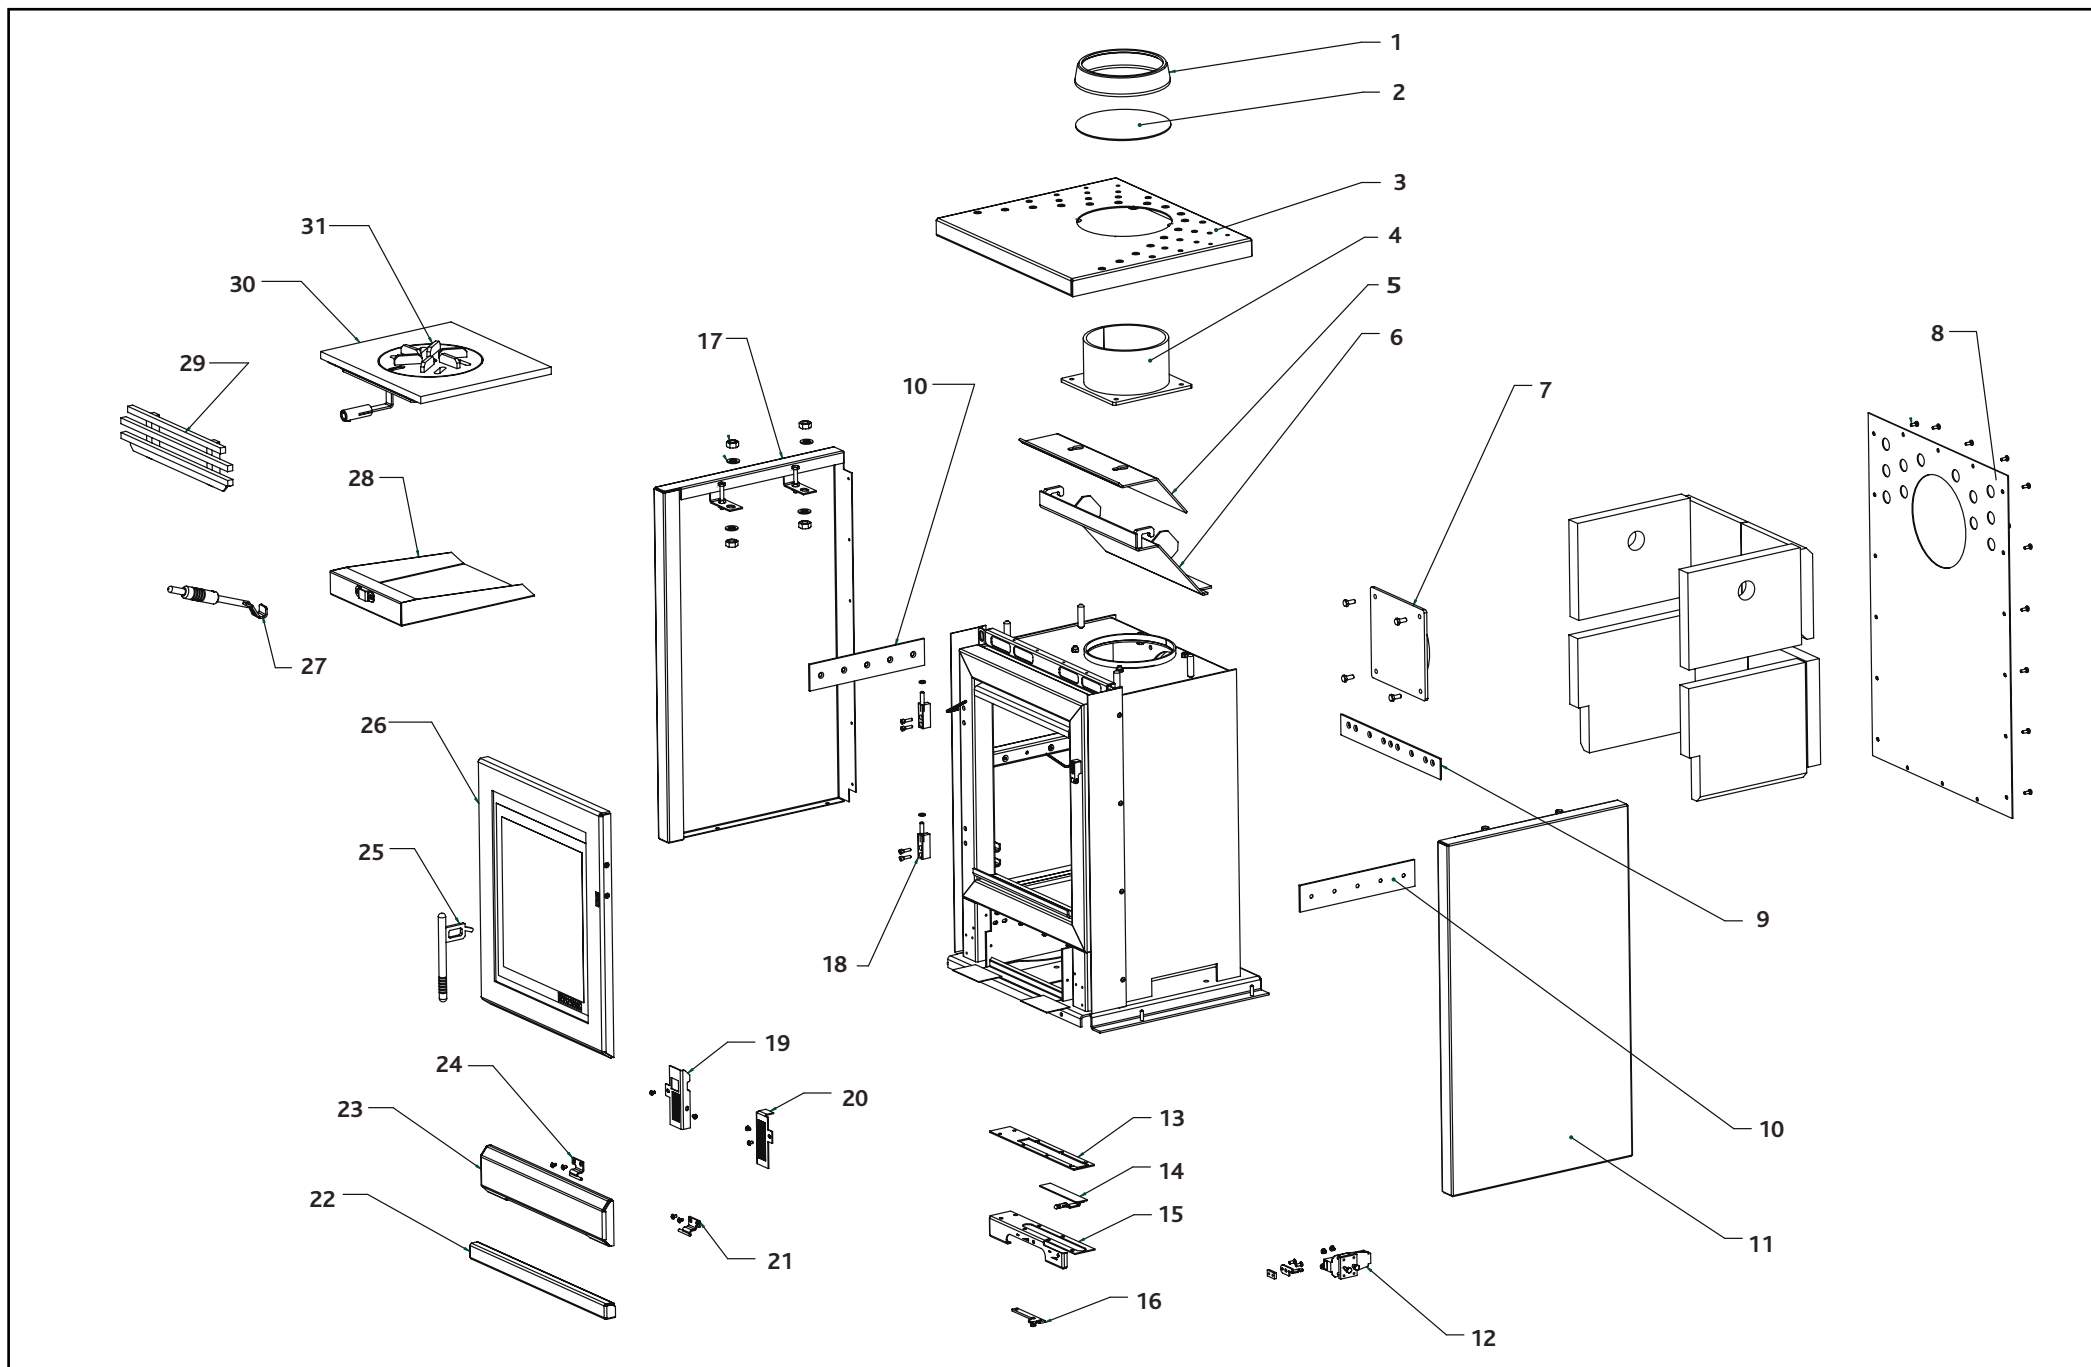

Ref. No.	Product Code	Description	Casting No.	Retail inc VAT £	Retail Ex VAT £
1	RVAC150**	5" Flue ring		21.00	18.26
2	RVAC130**	5" Blanking disc		19.00	16.52
3	RVAC151**	Top cover		147.00	127.83
4	RVAC124	5" Flue collar		42.00	36.52
5	RVAC125	Top baffle		84.00	73.04
6	RVAC126	Lower baffle		152.50	132.61
7	RVAC128	5" Blanking cover		50.50	43.91
8	RVAC152**	Rear panel		105.00	91.30
9	RVAC080	Rear fascia		21.00	18.26
10	RVAC079	Side fascia		21.00	18.26
11	RVAC121**	RH side panel		136.50	118.70
12	RVAC027	Ash pan door catch assembly		26.50	23.04
13	RVAC085**	Airwash spacer		8.50	7.39
14	RVAC086**	Airwash slider		10.50	9.13
15	RVAC087**	Primary aircover		12.50	10.87
16	RVAC022	Opti-burn plunger		5.50	4.78
17	RVAC120**	LH side panel		136.50	118.70
18	RVAC023**	Hinge block		19.50	16.96
18	RVAC023MK2**	Hinge block (from serial number 08050001 onwards)		19.50	16.96
19	RVAC077**	Fascia plate LH		16.00	13.91
20	RVAC078**	Fascia plate RH		16.00	13.91
21	RVAC053**	Ash cover hinge RH		6.50	5.65
22	RVAC155**	Lower trim		37.00	32.17
23	RVAC071**	Ash pan cover		47.50	41.30
24	RVAC052**	Ash cover hinge LH		6.50	5.65
25	RVAC024	Door handle		31.50	27.39
26	RVAC070**	Door assembly		446.50	388.26
26	RVAC070MK2**	Door assembly (from serial number 08050001 onwards)		446.50	388.26
27	RVAC004	Ash pan tool		37.00	32.17
28	RVAC073	Ash pan		68.50	59.57
29	RVAC072	Log guard		31.50	27.39
30	RVAC081**	Main grate		215.50	187.39
31	RVAC074**	Centre grate		68.50	59.57
N/A	RVAC021MK2**	Catch		21.00	18.26
N/A†	GL7033†	Glass†		†	†
N/A	RVAC020MK3**	Door latch		17.50	15.22

† See Accessories Price List

** Add 'B' for black

For Rope Seal packs, please see page 45

For Vermiculite Bricks, please see page 36