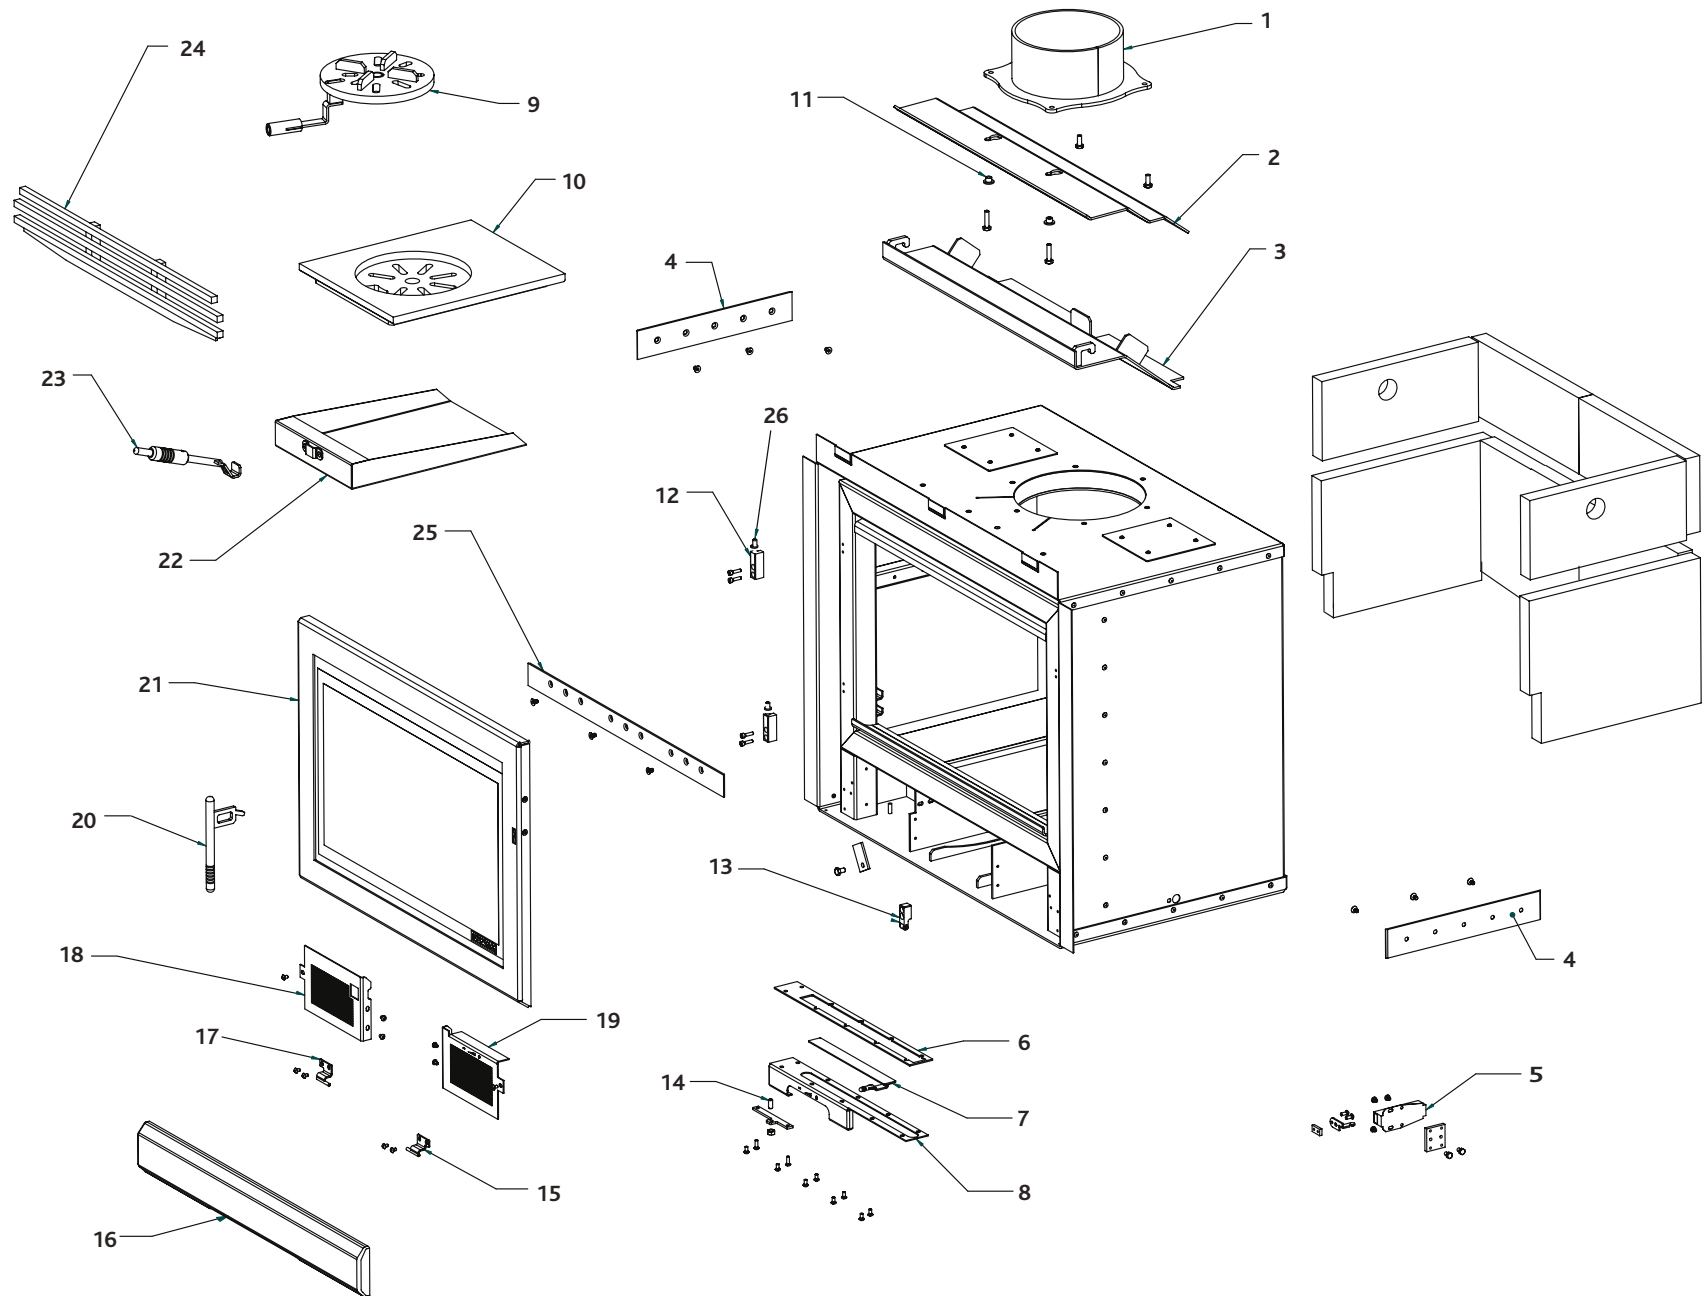

Ref. No.	Product Code	Description	Casting No.	Retail inc VAT £	Retail Ex VAT £
1	RV66FC7	7" Flue adaptor		73.50	63.91
1	RV66FC6	6" Flue adaptor		63.00	54.78
2	RVAC042	Upper baffle		105.00	91.30
3	RVAC043	Lower baffle		205.00	178.26
4	RVAC057	Fascia side		31.50	27.39
5	RVAC027	Ash pan door catch assembly		26.50	23.04
6	RVAC056**	Air wash spacer		10.50	9.13
7	RVAC055**	Air wash slider		16.00	13.91
8	RVAC054**	Primary cover control		21.00	18.26
9	RVAC034**	Centre grate		68.50	59.57
10	RVAC033**	Main grate		215.50	187.39
11	RVAC046	Baffle support spacer		2.50	2.17
12	RVAC023**	Hinge block		19.50	16.96
12	RVAC023MK2**	Hinge block (from serial number 03050021 onwards)		19.50	16.96
13	RVAC021**	Door catch		21.00	18.26
13	RVAC021MK2**	Door catch (from serial number 05040031 onwards)		21.00	18.26
14	RVAC022	Opti-burn plunger		5.50	4.78
15	RVAC053**	Ash cover hinge RH		6.50	5.65
16	RVAC051**	Ash cover		68.50	59.57
16	RVAC051MK2**	Ash cover (from serial number 08040051 onwards)		54.50	47.39
17	RVAC052**	Ash cover hinge LH		6.50	5.65
18	RVAC044**	Fascia plate LH		21.00	18.26
18	RVAC044MK2**	Fascia plate LH (from serial number 08040051 onwards)		21.00	18.26
19	RVAC045**	Fascia plate RH		21.00	18.26
20	RVAC024	Door handle		31.50	27.39
21	RVAC050**	Door assembly		656.50	570.87
21	RVAC050MK2**	Door assembly (from serial number 05040031 - 03050020)		656.50	570.87
21	RVAC050MK3**	Door assembly (from serial number 03050021 onwards)		656.50	570.87
22	RVAC003	Ashpan		73.50	63.91
23	RVAC004	Ash pan tool		37.00	32.17
24	RVAC005**	Log guard		52.50	45.65
25	RVAC058	Fascia rear		37.00	32.17
26	RVAC059	Thrust washer		2.00	1.74
N/A†	GL7032†	Glass†		†	†
N/A	RVAC020MK1**	Door latch		17.50	15.22
N/A	RVAC020MK2**	Door latch (from serial number 05040031 - 03050020)		17.50	15.22
N/A	RVAC020MK3**	Door latch (from serial number 03050021 onwards)		17.50	15.22

† See Accessories Price List

** Add 'B' for black

For Rope Seal packs, please see page 45

For Vermiculite Bricks, please see page 32