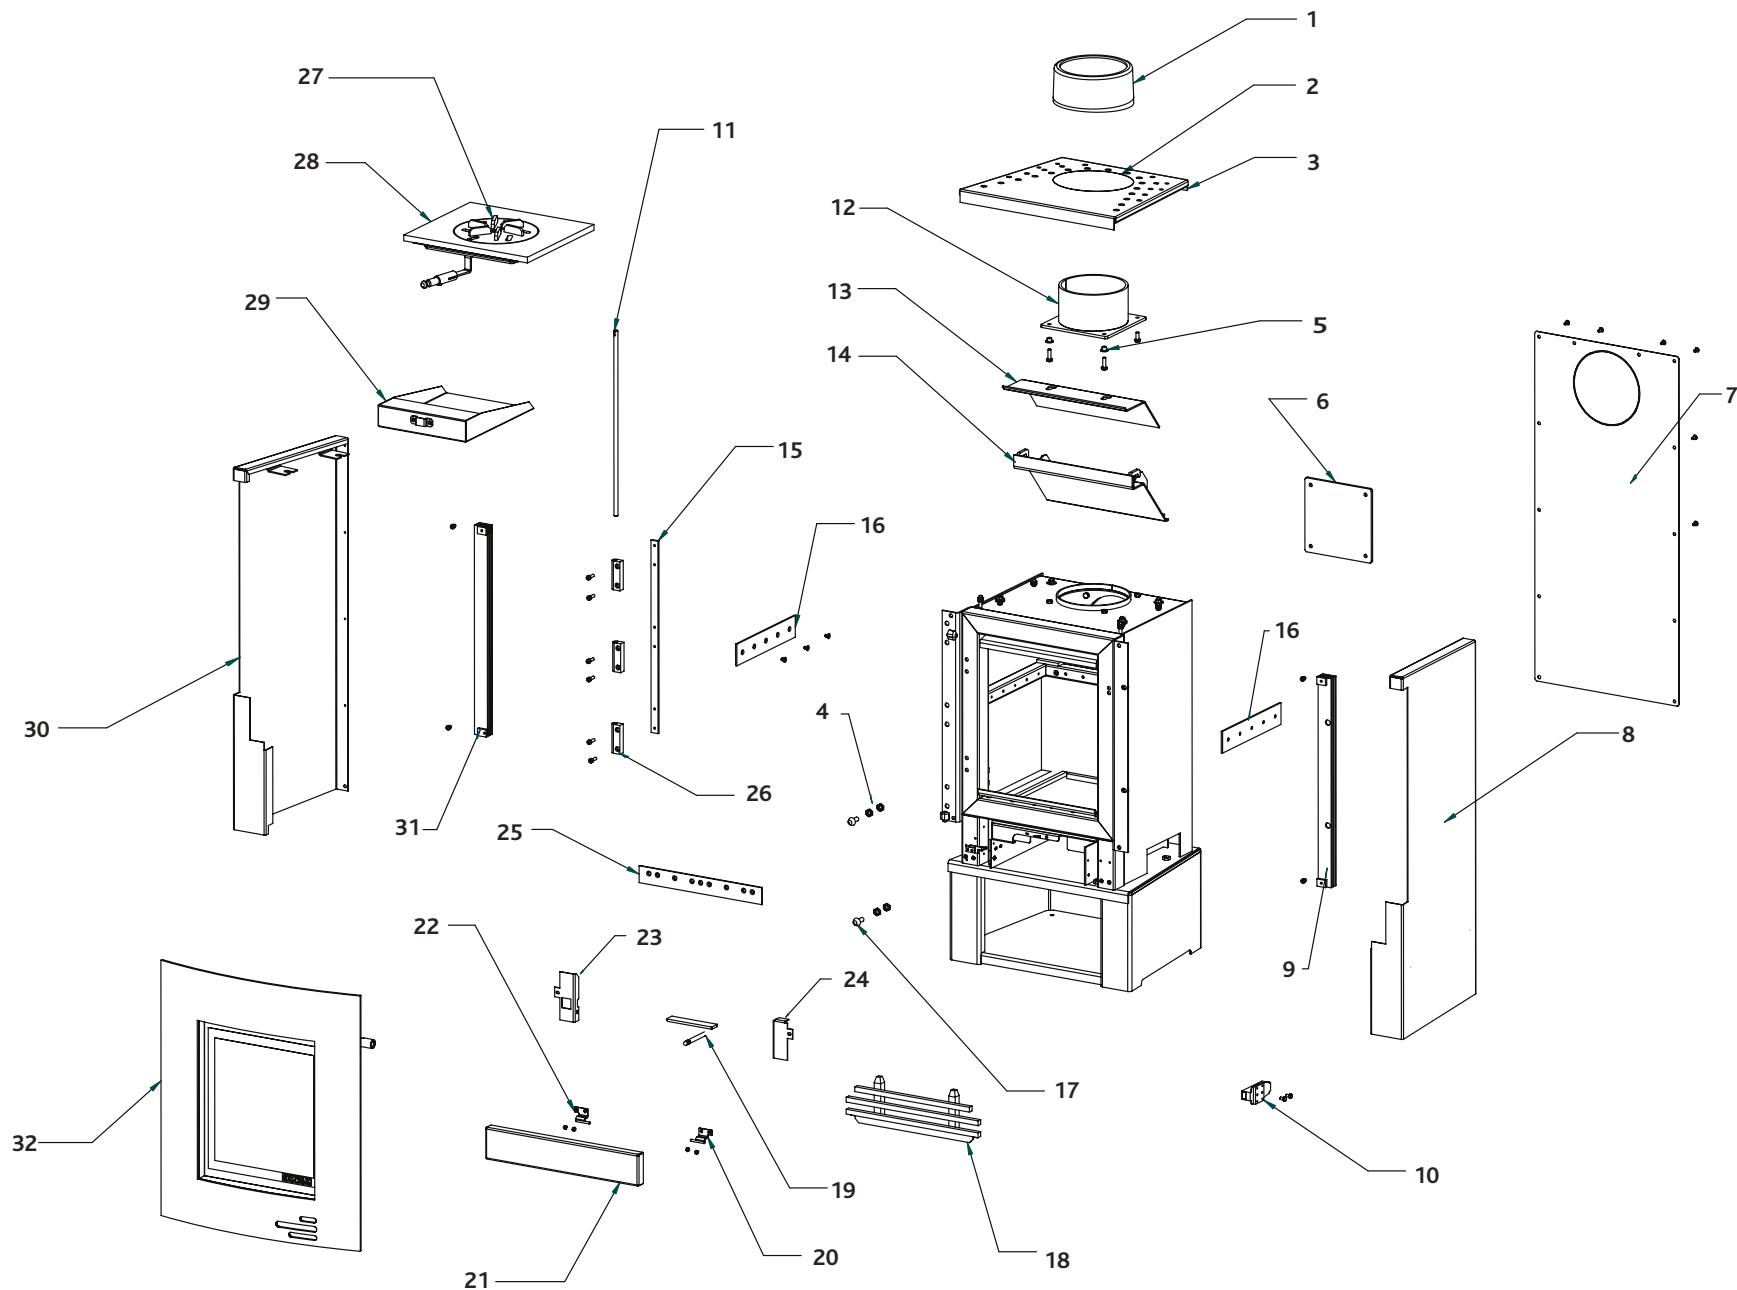

Ref. No.	Product Code	Description	Casting No.	Retail inc VAT £	Retail Ex VAT £
1	RVAC131B	Flue cover		82.00	71.30
2	RVAC130B	Cover blank		19.00	16.52
3	RVAC129	Top		147.00	127.83
4	RVAC111	Avanti door catch nut		4.00	3.48
5	RVAC046	Baffle support spacer		2.50	2.17
6	RVAC128	Flue blank		50.50	43.91
7	RVAC165B	Rear panel		178.50	155.22
8	RVAC167B	RH Side panel		187.00	162.61
9	RVAC143	RH Decorative fin		89.50	77.83
10	RVAC027	Ash pan door catch assembly		26.50	23.04
11	RVAC200	Hinge pin		26.50	23.04
12	RVAC124	Flue collar		42.00	36.52
13	RVAC125	Top baffle		84.00	73.04
14	RVAC126	Lower baffle		152.50	132.61
15	RVAC127	Clamp strip		31.50	27.39
16	RVAC079	Fascia side		21.00	18.26
17	RVAC135	Catch		26.50	23.04
18	RVAC139	Log guard		31.50	27.39
19	RVAC136	Slider		21.00	18.26
20	RVAC053B	Ash cover hinge RH		6.50	5.65
21	RVAC122	Ash cover		47.50	41.30
22	RVAC052B	Ash cover hinge LH		6.50	5.65
23	RVAC141	Fascia plate LH		37.00	32.17
24	RVAC142	Fascia plate RH		37.00	32.17
25	RVAC080	Fascia rear		21.00	18.26
26	RVAC116	Hinge block		33.50	29.13
27	RVAC123	Centre grate		68.50	59.57
28	RVAC081	Main grate		215.50	187.39
29	RVAC073	Ash pan		68.50	59.57
30	RVAC166B	LH side panel		187.00	162.61
31	RVAC144	LH decorative fin		89.50	77.83
32	RVAC138	Door		614.50	534.35
N/A†	GLO7033†	Glass†		†	†
N/A	RVAC140	Door latch		26.50	23.04

† See Accessories Price List

For Rope Seal packs, please see page 45

For Vermiculite Bricks, please see page 36