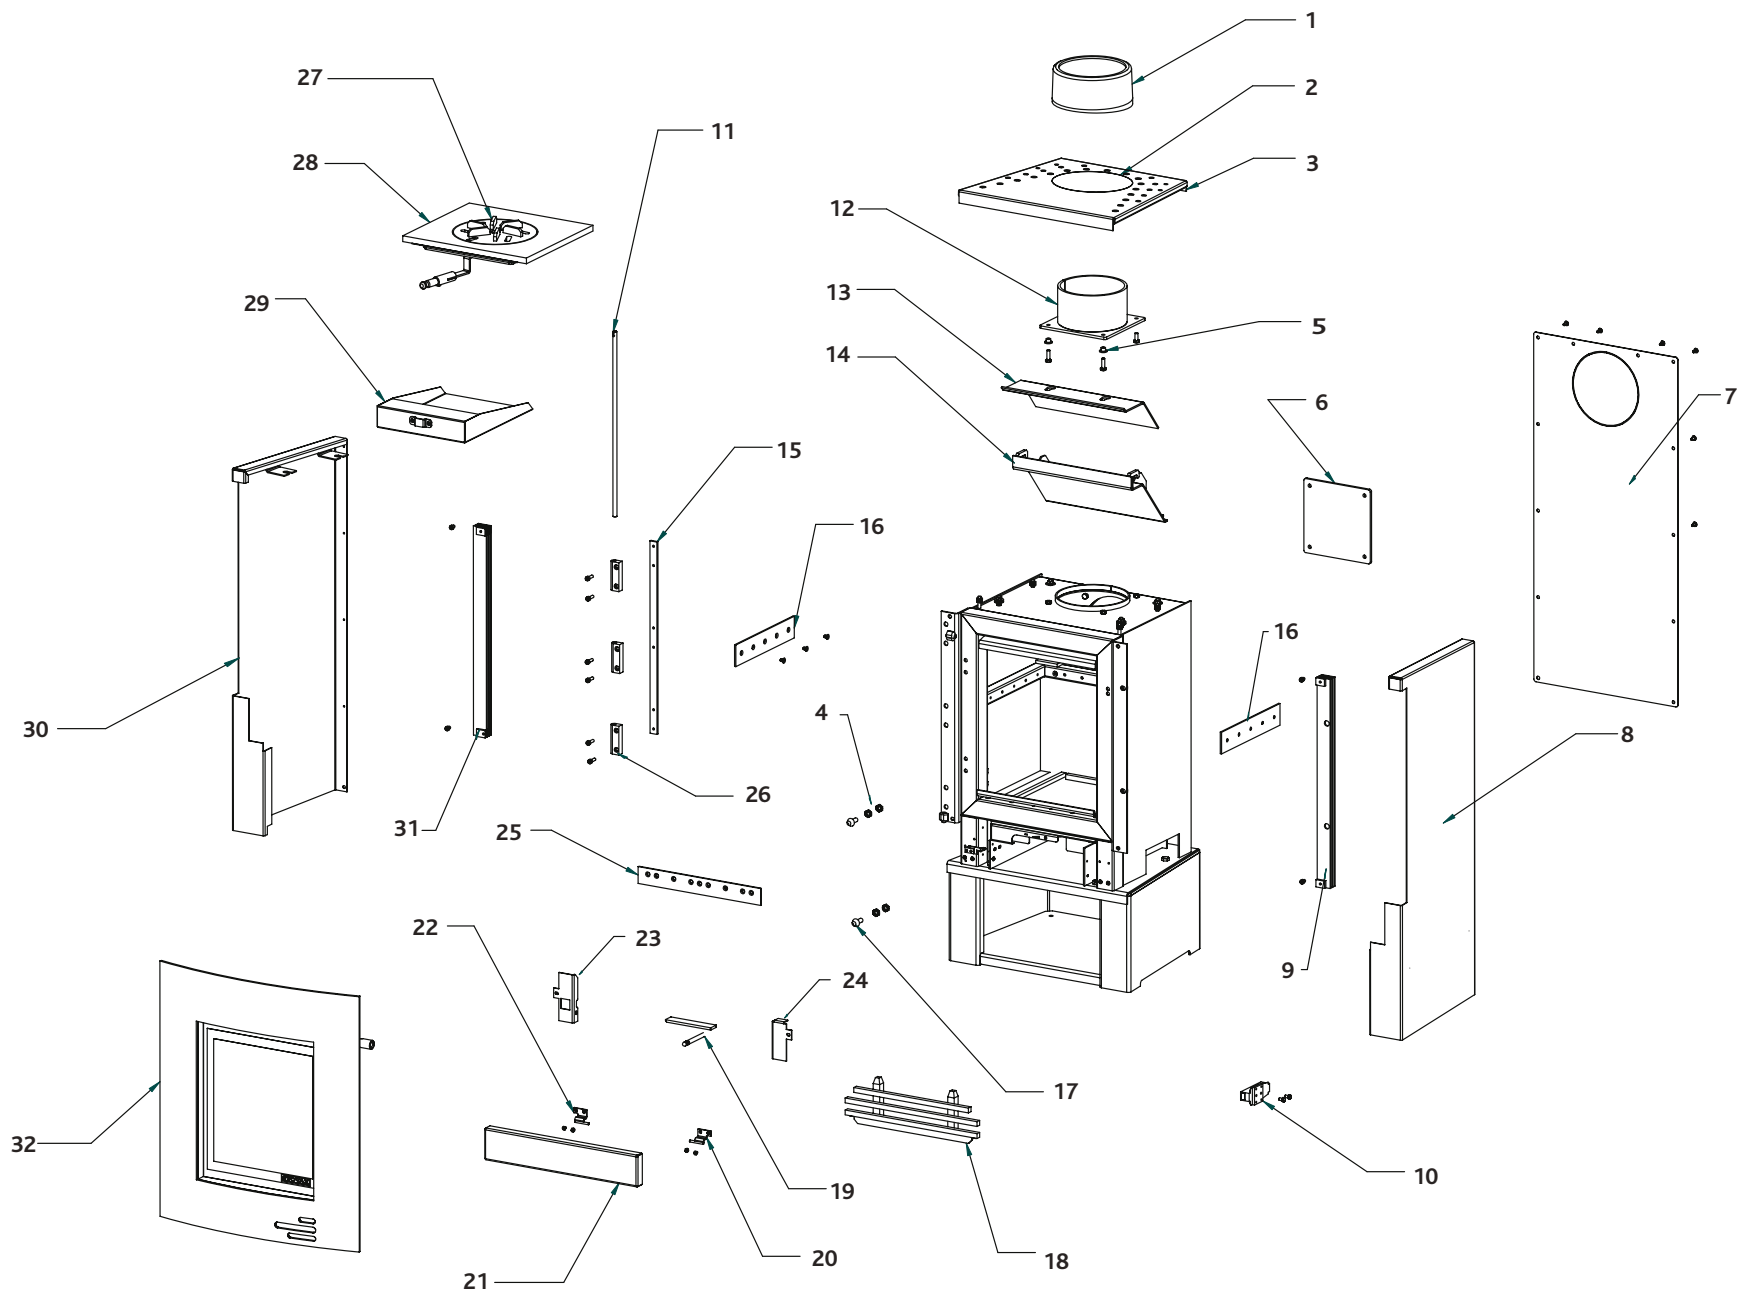

Ref. No.	Product Code	Description	Casting No.	Retail inc VAT £	Retail Ex VAT £
1	RVAC131B	Flue cover		82.00	71.30
2	RVAC130B	Cover blank		19.00	16.52
3	RVAC129	Top		147.00	127.83
4	RVAC111	Avanti door catch nut		4.00	3.48
5	RVAC046	Baffle support spacer		2.50	2.17
6	RVAC128	Flue blank		50.50	43.91
7	RVAC160B	Rear panel		126.00	109.57
8	RVAC162B	RH Side panel		157.50	136.96
9	RVAC143	RH decorative fin		89.50	77.83
10	RVAC027	Ash pan door catch assembly		26.50	23.04
11	RVAC200	Hinge pin		26.50	23.04
12	RVAC124	Flue collar		42.00	36.52
13	RVAC125	Top baffle		84.00	73.04
14	RVAC126	Lower baffle		152.50	132.61
15	RVAC127	Clamp strip		31.50	27.39
16	RVAC079	Fascia side		21.00	18.26
17	RVAC135	Catch		26.50	23.04
18	RVAC139	Log guard		31.50	27.39
19	RVAC136	Slider		21.00	18.26
20	RVAC053B	Ash cover hinge RH		6.50	5.65
21	RVAC122	Ash cover		47.50	41.30
22	RVAC052B	Ash cover hinge LH		6.50	5.65
23	RVAC141	Fascia plate LH		37.00	32.17
24	RVAC142	Fascia plate RH		37.00	32.17
25	RVAC080	Fascia rear		21.00	18.26
26	RVAC116	Hinge block		33.50	29.13
27	RVAC123	Centre grate		68.50	59.57
28	RVAC081	Main grate		215.50	187.39
29	RVAC073	Ash pan		68.50	59.57
30	RVAC161B	LH side panel		157.50	136.96
31	RVAC144	LH decorative fin		89.50	77.83
32	RVAC138	Door		614.50	534.35
N/A†	GL7033†	Glass†		†	†
N/A	RVAC140	Door latch		26.50	23.04

† See Accessories Price List

For Rope Seal packs, please see page 45

For Vermiculite Bricks, please see page 36