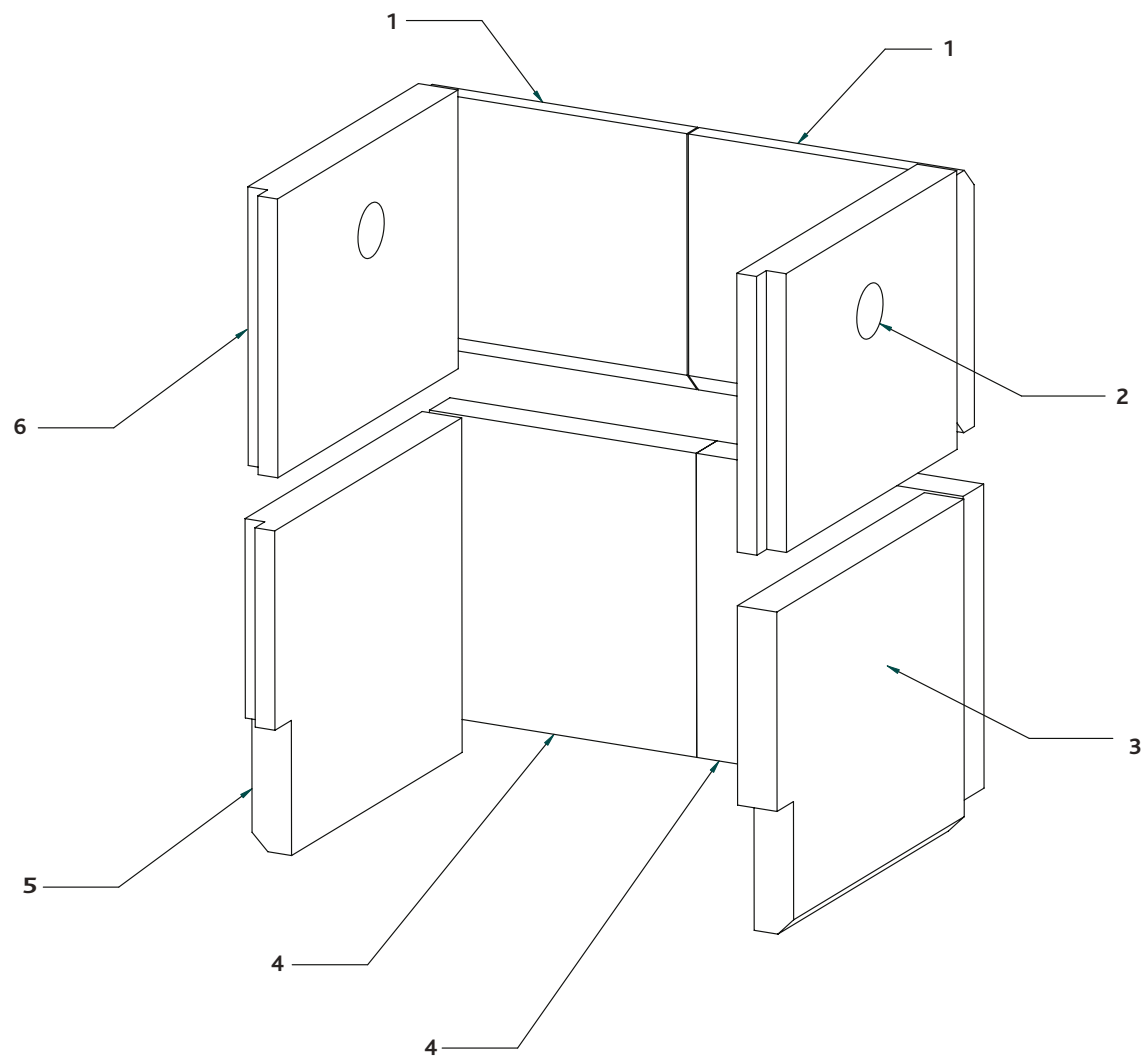

Ref. No.	Product Code	Description	Casting No.	Retail inc VAT £	Retail Ex VAT £
1	RVFS40BR1	Rear top LH/RH		12.50	10.87
2	RVFS40BR2	Side top RH		12.50	10.87
3	RVFS40BR3	Side bottom RH		12.50	10.87
4	RVFS40BR5	Rear bottom LH/RH		12.50	10.87
5	RVFS40BR4	Side bottom LH		12.50	10.87
6	RVFS40BR6	Side top LH		12.50	10.87