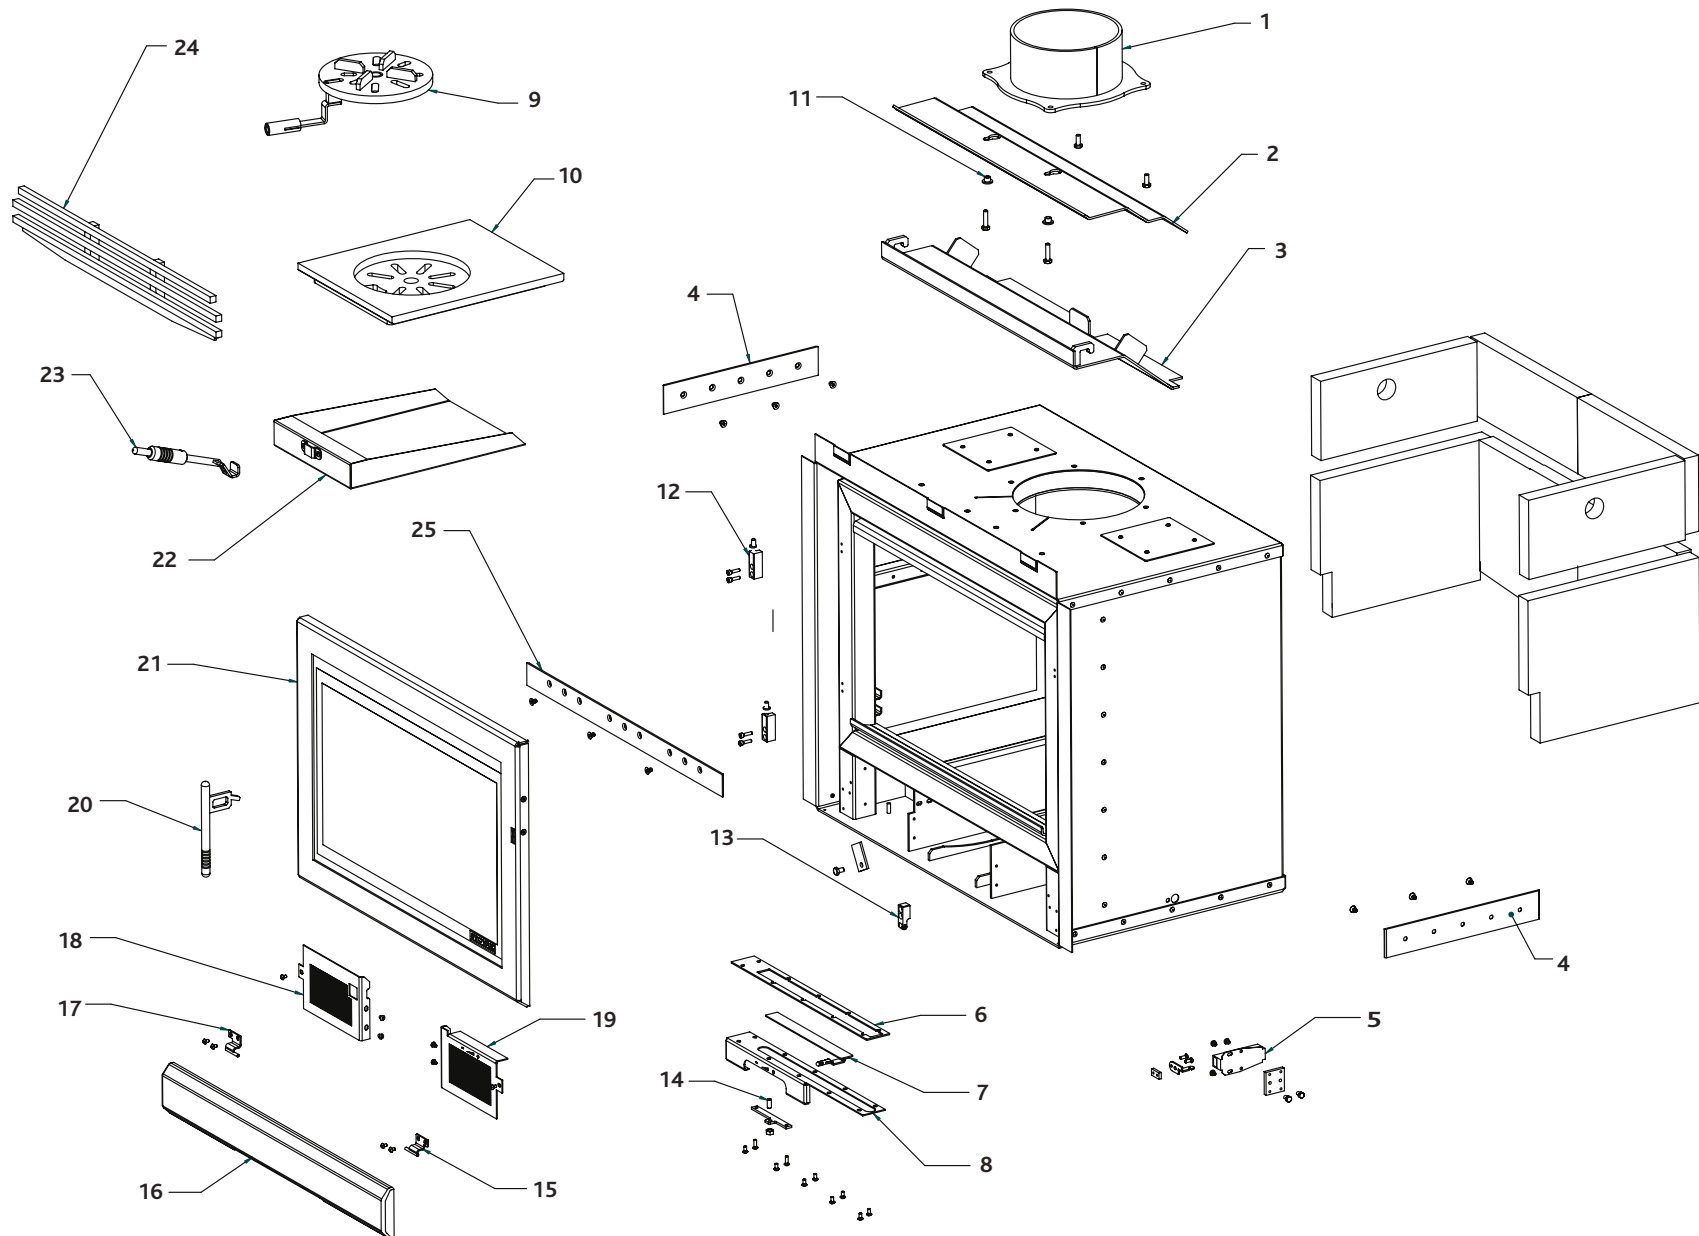

† See Accessories Price List

** Add 'B' for black

For Rope Seal packs, please see page 45

For Vermiculite Bricks, please see page 28

RIVA 55 MULTI-FUEL CASSETTE

STOVAX

Ref. No.	Product Code	Description	Casting No.	Retail inc VAT £	Retail Ex VAT £
1	RV40FC5	5" Flue adaptor		52.50	45.65
2	RVAC094	Upper baffle		94.50	82.17
3	RVAC095	Lower baffle		178.50	155.22
4	RVAC098	Fascia side		26.50	23.04
5	RVAC027	Ash pan door catch assembly		26.50	23.04
6	RVAC105**	Air wash spacer		10.50	9.13
7	RVAC102**	Air wash slider		16.00	13.91
8	RVAC107**	Primary cover control		21.00	18.26
9	RVAC093**	Centre grate		68.50	59.57
10	RVAC100**	Main grate		252.00	219.13
11	RVAC046	Baffle support spacer		2.50	2.17
12	RVAC023**	Hinge block		19.50	16.96
12	RVAC023MK2**	Hinge block (from serial number 04050001 onwards)		19.50	16.96
13	RVAC021MK2**	Door catch		21.00	18.26
14	RVAC022	Opti-burn plunger		5.50	4.78
15	RVAC053**	Ash cover hinge RH		6.50	5.65
16	RVAC091**	Ash cover		58.00	50.43
17	RVAC052**	Ash cover hinge LH		6.50	5.65
18	RVAC096**	Fascia plate LH		21.00	18.26
19	RVAC097**	Fascia plate RH		21.00	18.26
20	RVAC024	Door handle		31.50	27.39
21	RVAC090**	Door assembly		656.50	570.87
21	RVAC090MK2**	Door assembly (from serial number 04050001 onwards)		656.50	570.87
22	RVAC073	Ash pan		68.50	59.57
23	RVAC004	Ash pan tool		37.00	32.17
24	RVAC092**	Log guard		42.00	36.52
25	RVAC058	Fascia rear		37.00	32.17
N/A†	GL7085†	Glass†		†	†
N/A	RVAC020MK1**	Door latch		17.50	15.22
N/A	RVAC020MK3**	Door latch (from serial number 04050001 onwards)		17.50	15.22