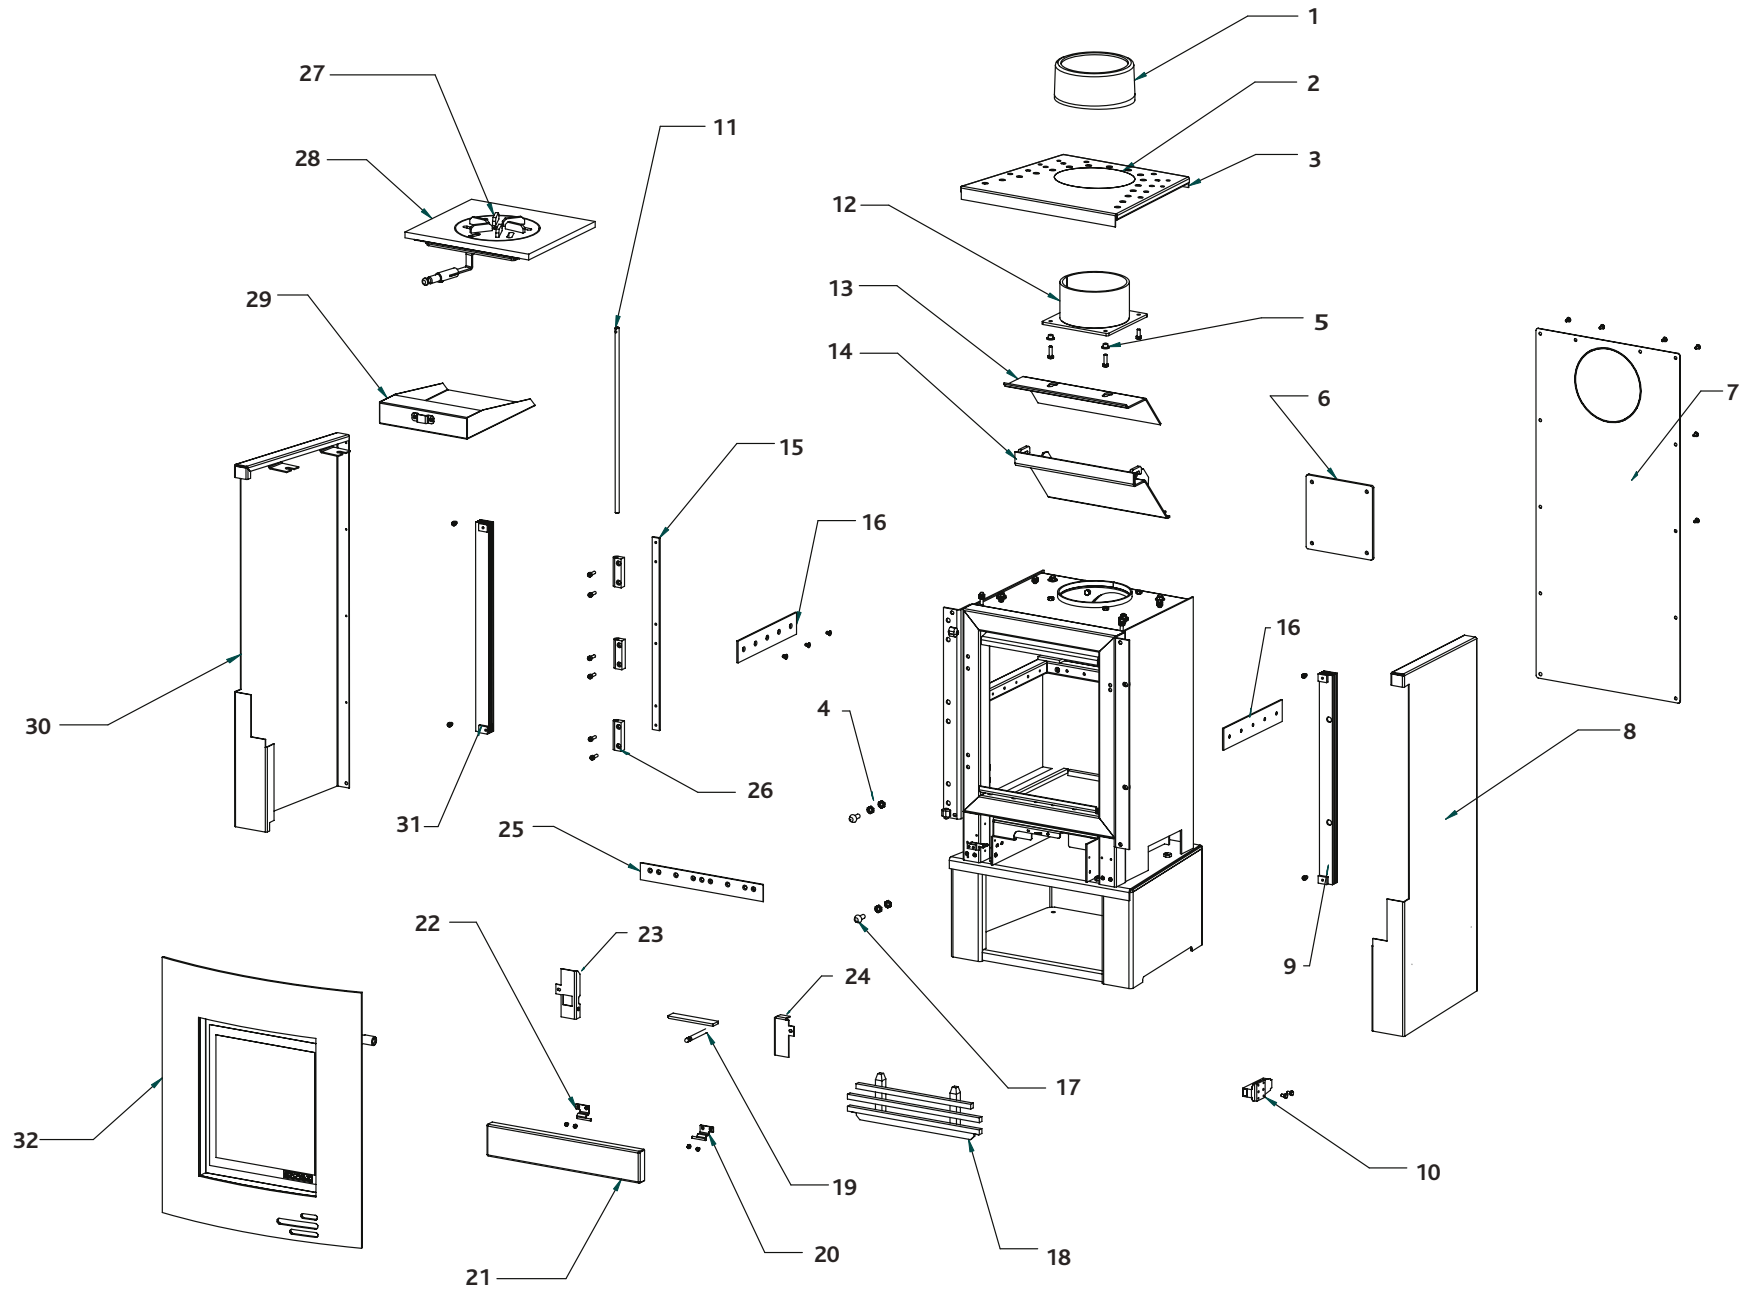

Ref. No.	Product Code	Description	Casting No.	Retail inc VAT £	Retail Ex VAT £
1	RVAC131B	Flue cover		82.00	71.30
2	RVAC130B	Cover blank		19.00	16.52
3	RVAC216	Top		157.50	136.96
4	RVAC111	Riva avanti door catch nut		4.00	3.48
5	RVAC046	Baffle support spacer		2.50	2.17
6	RVAC128	Flue blank		50.50	43.91
7	RVAC214B	Rear panel		157.50	136.96
8	RVAC210B	RH side panel		187.00	162.61
9	RVAC213	RH decorative fin		110.50	96.09
10	RVAC027	Ash pan door catch assembly		26.50	23.04
11	RVAC200	Hinge pin		26.50	23.04
12	RVAC124	Flue collar		42.00	36.52
13	RVAC204	Top baffle		94.50	82.17
14	RVAC205	Lower baffle		178.50	155.22
15	RVAC206	Clamp strip		37.00	32.17
16	RVAC098	Fascia side		26.50	23.04
17	RVAC135	Catch		26.50	23.04
18	RVAC202	Avanti log guard		42.00	36.52
19	RVAC207	Slider		17.00	14.78
20	RVAC053B	Ash cover hinge RH		6.50	5.65
21	RVAC201B	Ash cover		58.00	50.43
22	RVAC052B	Ash cover hinge LH		6.50	5.65
23	RVAC208	Fascia plate LH		42.00	36.52
24	RVAC209	Fascia plate RH		42.00	36.52
25	RVAC099	Fascia rear		33.50	29.13
26	RVAC116	Hinge block		33.50	29.13
27	RVAC203	Centre grate		68.50	59.57
28	RVAC100	Main grate		252.00	219.13
29	RVAC073	Ash pan		68.50	59.57
30	RVAC211B	LH side panel		187.00	162.61
31	RVAC212	LH decorative fin		110.50	96.09
32	RVAC215	Door		730.00	634.78
N/A†	GL7085†	Glass†		†	†

† See Accessories Price List

For Rope Seal packs, please see page 45

For Vermiculite Bricks, please see page 38