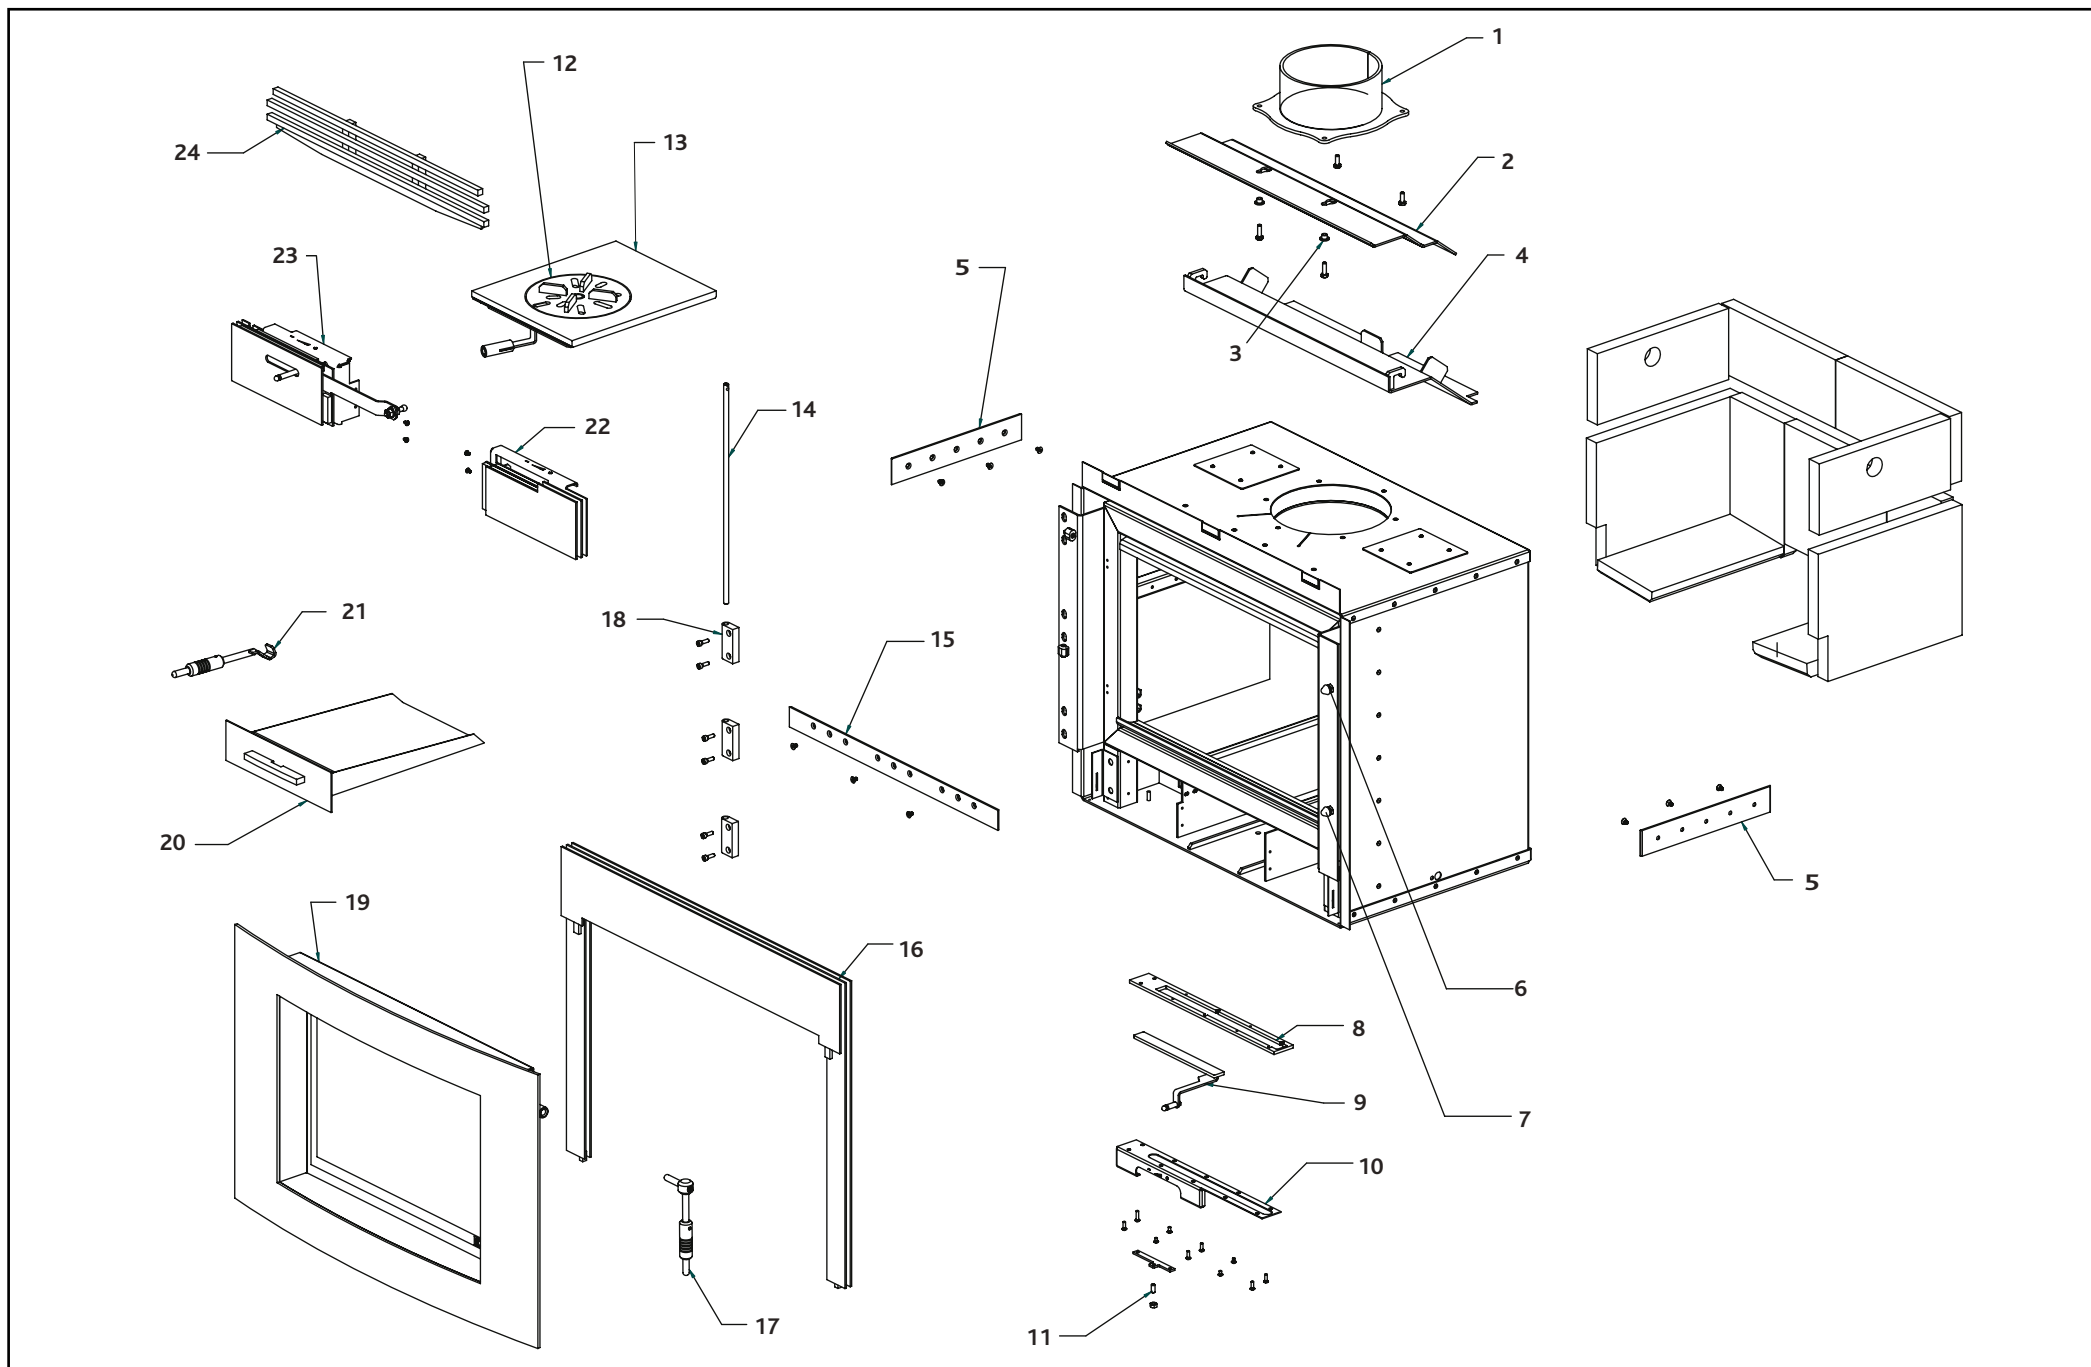

Ref. No.	Product Code	Description	Casting No.	Retail inc VAT £	Retail Ex VAT £
1	RV66FC7	7" Flue adaptor		73.50	63.91
1	RV66FC6	6" Flue adaptor		63.00	54.78
2	RVAC042	Upper baffle		105.00	91.30
3	RVAC046	Baffle support spacer		2.50	2.17
4	RVAC043	Lower baffle		205.00	178.26
5	RVAC057	Fascia side		31.50	27.39
6	RVAC135	Door catch		26.50	23.04
7	RVAC111	Avanti door catch nut		4.00	3.48
8	RVAC145	Airwash spacer		47.50	41.30
9	RVAC119	Airwash slider		42.00	36.52
10	RVAC147	Primary control cover		37.00	32.17
11	RVAC022	Opti-burn plunger		5.50	4.78
12	RVAC112	Centre grate		68.50	59.57
13	RVAC033	Main grate		215.50	187.39
14	RVAC115	Hinge pin		26.50	23.04
15	RVAC058	Fascia rear		37.00	32.17
16	RVAC117	Frame assembly		241.50	210.00
17	RVAC118	Door handle		42.00	36.52
18	RVAC116	Hinge assembly		33.50	29.13
19	RVAC110	Door assembly		1,008.00	876.52
20	RVAC109	Ashpan		73.50	63.91
21	RVAC004	Ashpan tool		37.00	32.17
22	RVAC114	Lower fascia RH		79.00	68.70
23	RVAC113	Lower fascia LH with - remote riddling		94.50	82.17
24	RVAC005	Log guard		42.00	36.52
N/A†	GL7032†	Glass†		†	†
N/A	RVAC140	Door latch		26.50	23.04

† See Accessories Price List

For Rope Seal packs, please see page 45

For Vermiculite Bricks, please see page 32