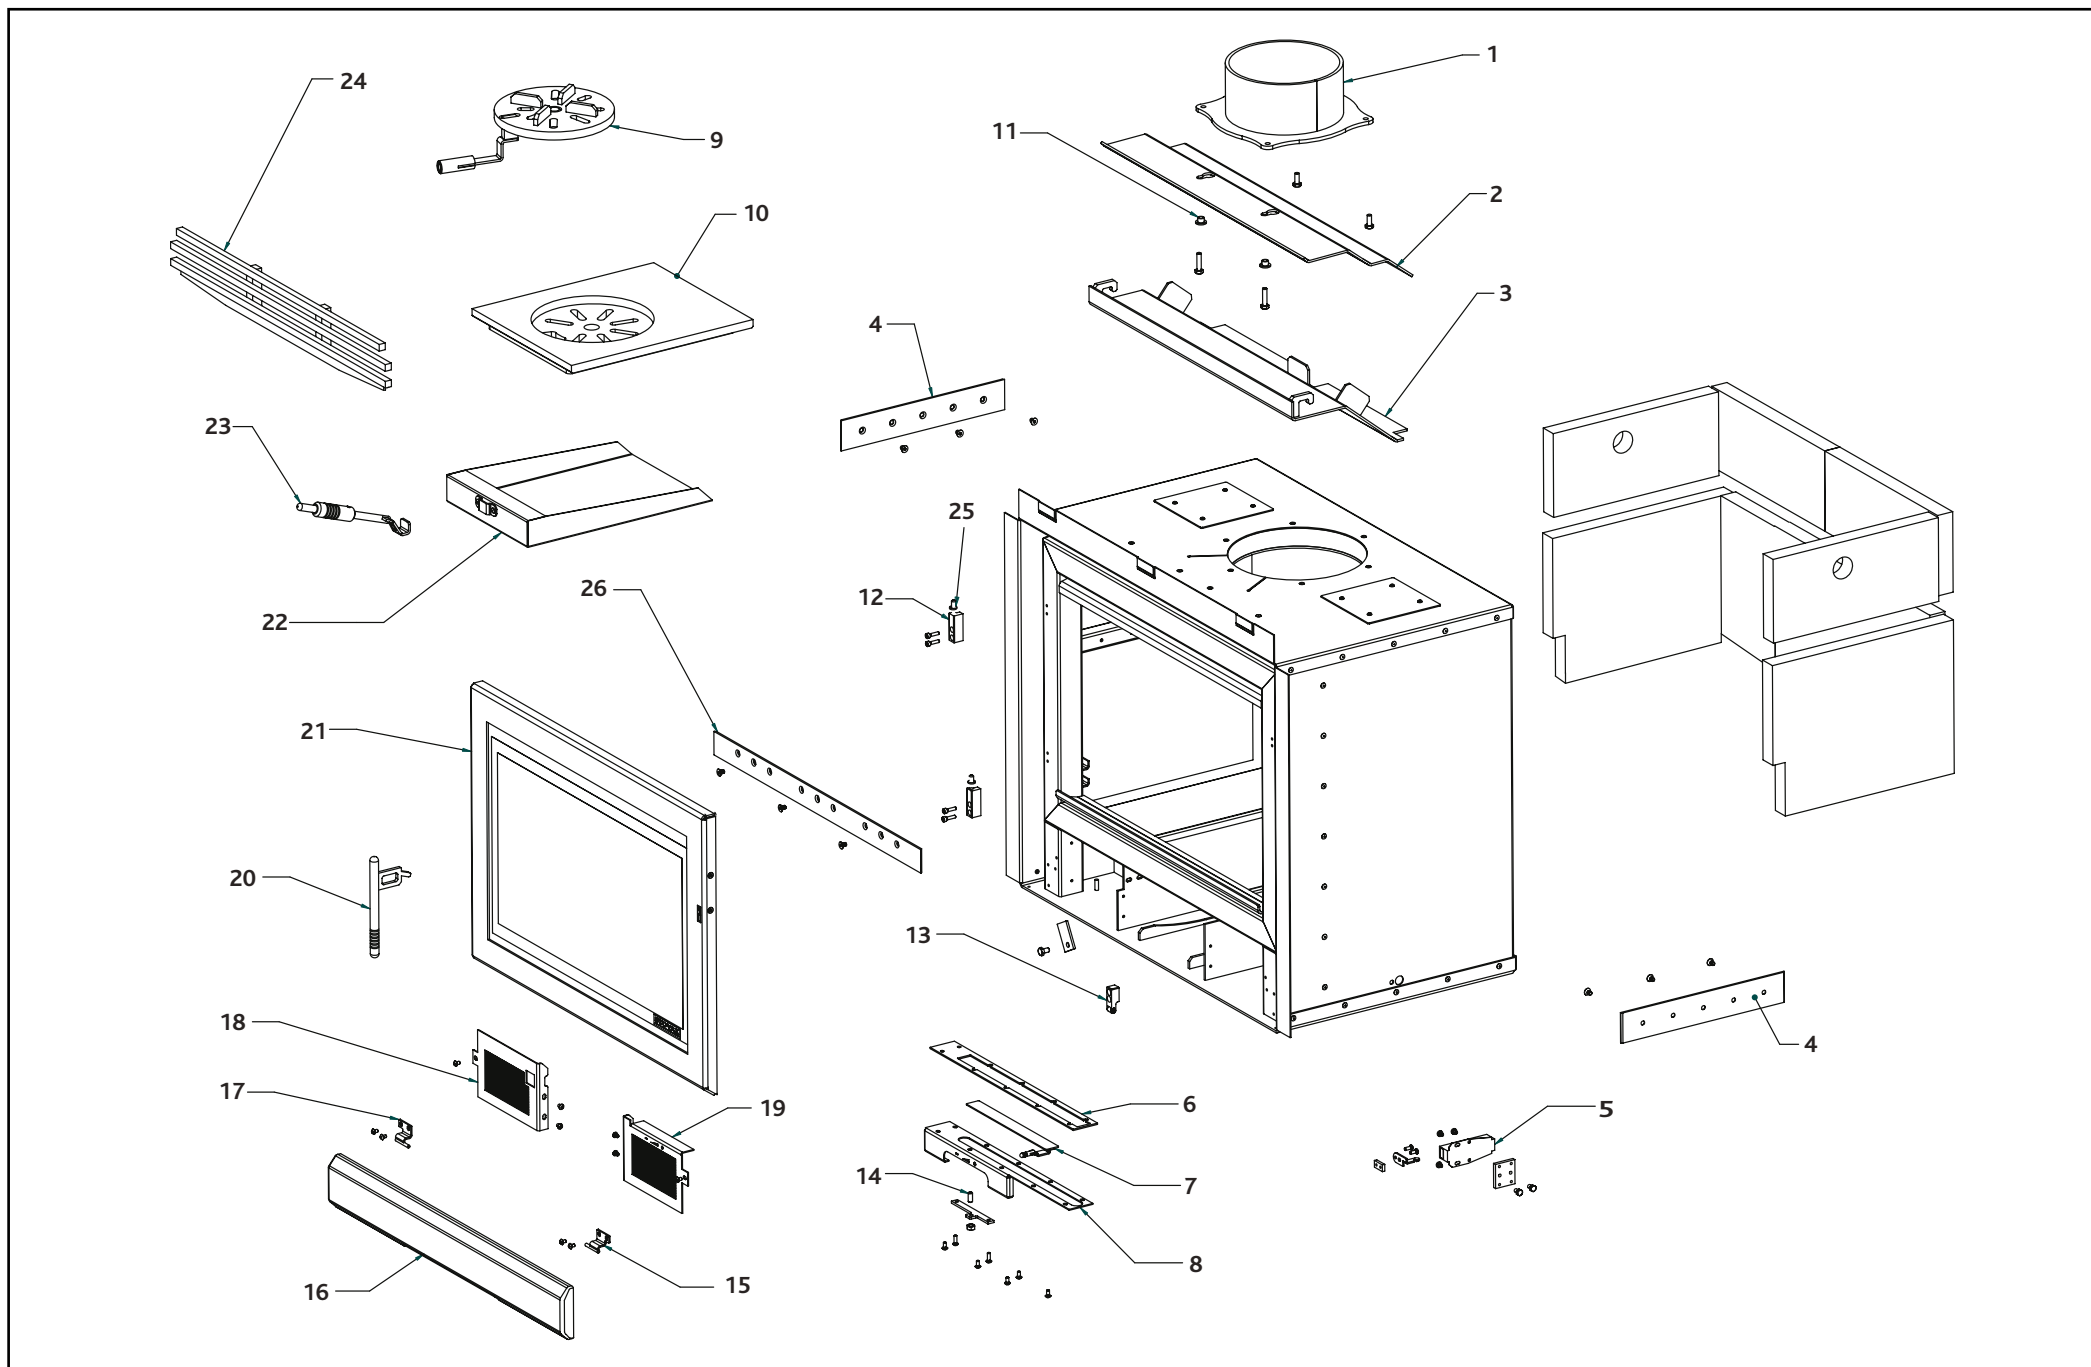

RIVA 40 MULTI-FUEL CASSETTE

STOVAX

Ref. No.	Product Code	Description	Casting No.	Retail inc VAT £	Retail Ex VAT £
1	RV40FC5	5" Flue adaptor		52.50	45.65
2	RVAC075	Upper baffle		84.00	73.04
3	RVAC076	Lower baffle		152.50	132.61
4	RVAC079	Fascia side		21.00	18.26
5	RVAC027	Ash pan door catch assembly		26.50	23.04
6	RVAC085**	Air wash spacer		8.50	7.39
7	RVAC086**	Air wash slider		10.50	9.13
8	RVAC087**	Primary cover control		12.50	10.87
9	RVAC074**	Centre grate		68.50	59.57
10	RVAC081**	Main grate		215.50	187.39
11	RVAC046	Baffle support spacer		2.50	2.17
12	RVAC023**	Hinge block		19.50	16.96
12	RVAC023MK2**	Hinge block (from serial number 09050001 onwards)		19.50	16.96
13	RVAC021MK2**	Door catch		21.00	18.26
14	RVAC022	Opti-burn plunger		5.50	4.78
15	RVAC053**	Ash cover hinge RH		6.50	5.65
16	RVAC071**	Ash cover		47.50	41.30
17	RVAC052**	Ash cover hinge LH		6.50	5.65
18	RVAC077	Fascia plate LH		16.00	13.91
19	RVAC078	Fascia plate RH		16.00	13.91
20	RVAC024	Door handle		31.50	27.39
21	RVAC070**	Door assembly		446.50	388.26
21	RVAC070MK2**	Door assembly (from serial number 09050001 onwards)		446.50	388.26
22	RVAC073	Ash pan		68.50	59.57
23	RVAC004	Ash pan tool		37.00	32.17
24	RVAC072**	Log guard		31.50	27.39
25	RVAC059	Thrust washer		2.00	1.74
26	RVAC080	Fascia rear		21.00	18.26
N/A†	GL7033†	Glass†		†	†
N/A	RVAC020MK1**	Door latch		17.50	15.22
N/A	RVAC020MK3**	Door latch (from serial number 09050001 onwards)		17.50	15.22