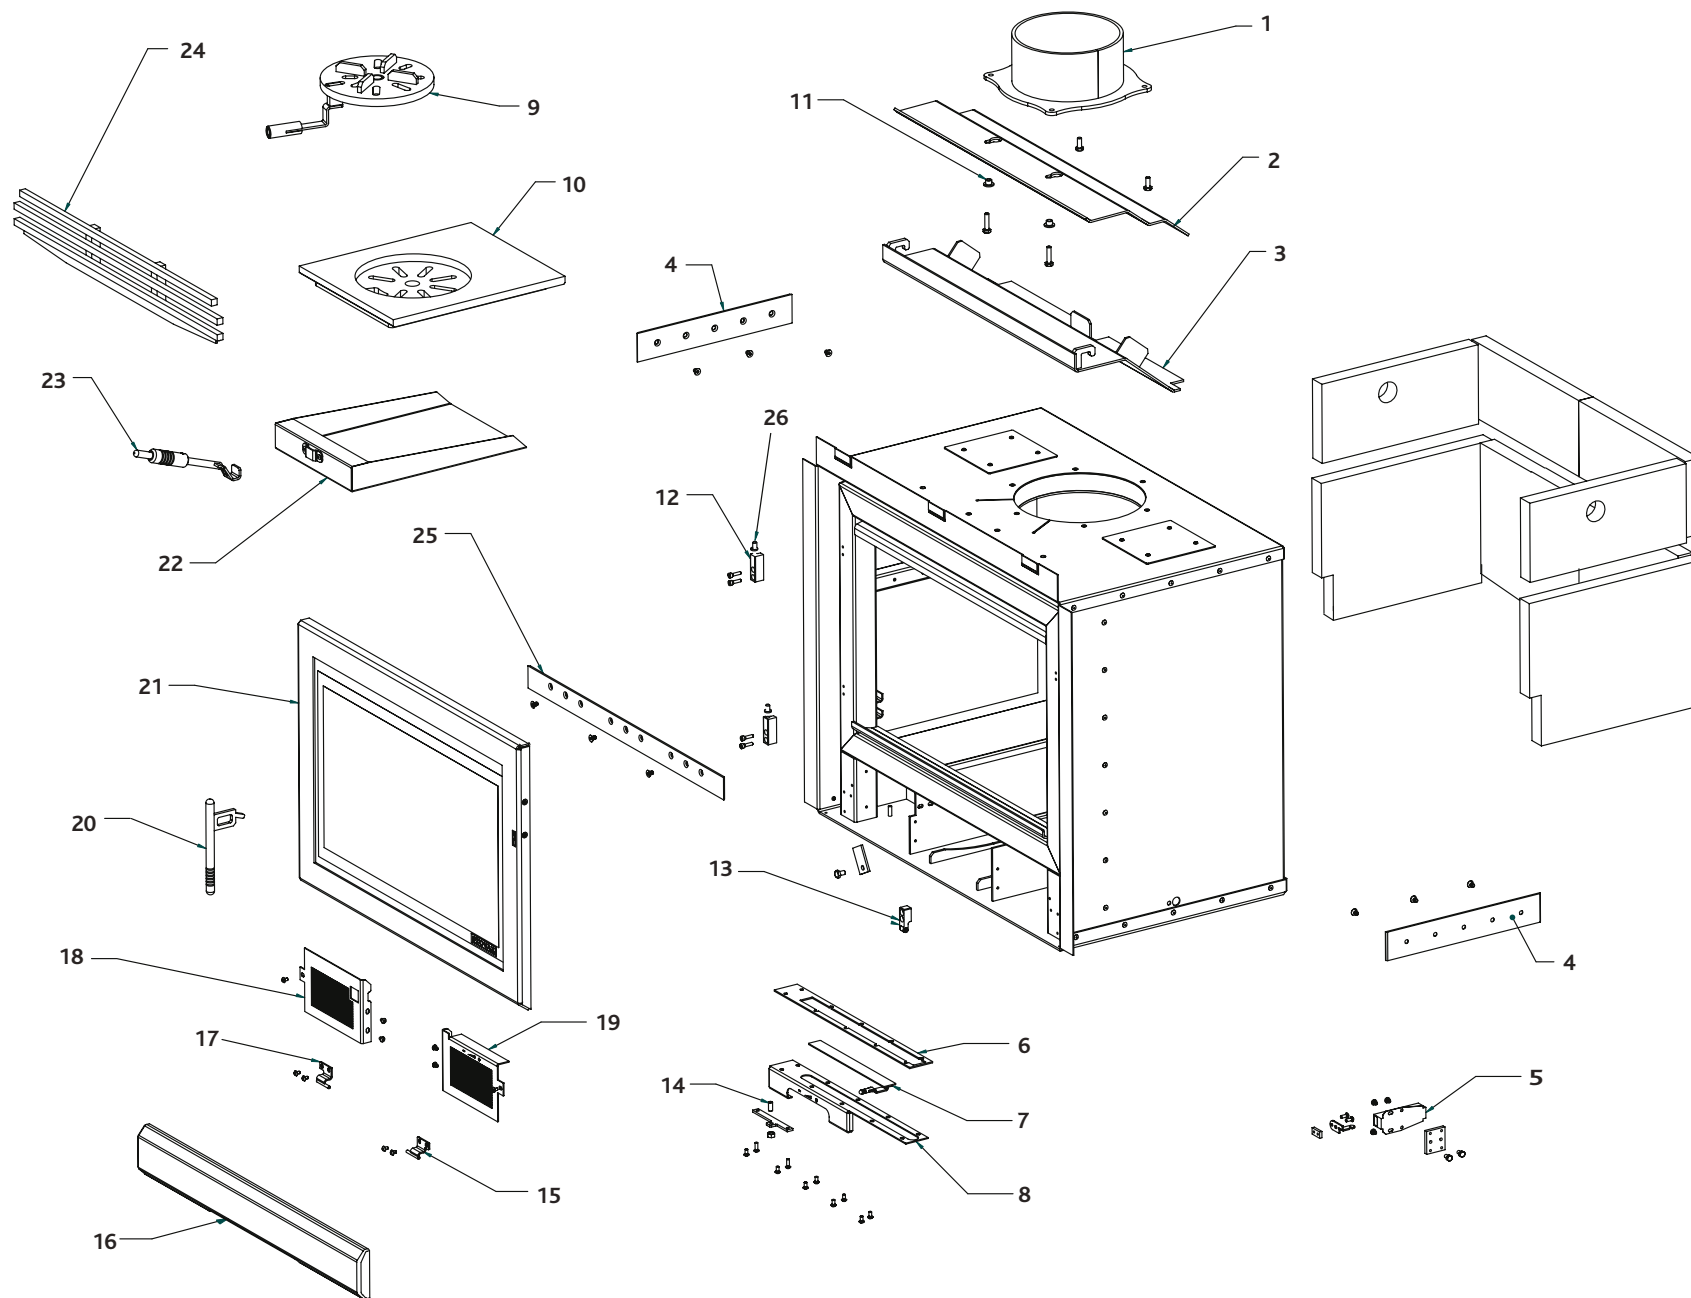

Ref. No.	Product Code	Description	Casting No.	Retail inc VAT £	Retail Ex VAT £
1	RV76FC6	6" Flue adaptor		73.50	63.91
2	RVAC180	Upper baffle		115.50	100.43
3	RVAC181	Lower baffle		231.00	200.87
4	RVAC190	Fascia side		42.00	36.52
5	RVAC027	Ash pan door catch assembly		26.50	23.04
6	RVAC187**	Air wash spacer		21.00	18.26
7	RVAC188**	Air wash slider		26.50	23.04
8	RVAC189**	Primary control cover		26.50	23.04
9	RVAC182**	Centre grate		68.50	59.57
10	RVAC183**	Main grate		241.50	210.00
11	RVAC049	Baffle support spacer		3.00	2.61
12	RVAC023MK2**	Hinge block		19.50	16.96
13	RVAC021MK2**	Door catch		21.00	18.26
14	RVAC022	Opti-burn plunger		5.50	4.78
15	RVAC053**	Ash cover hinge RH		6.50	5.65
16	RVAC192**	Ash cover		79.00	68.70
17	RVAC052**	Ash cover hinge LH		6.50	5.65
18	RVAC193	Fascia plate LH		26.50	23.04
19	RVAC194	Fascia plate RH		26.50	23.04
20	RVAC024	Door handle		31.50	27.39
21	RVAC191**	Door assembly		714.00	620.87
22	RVAC185	Ash pan		84.00	73.04
23	RVAC004	Ash pan tool		37.00	32.17
24	RVAC184**	Log guard		63.00	54.78
25	RVAC186	Fascia rear		42.00	36.52
N/A†	GL7072†	Glass†		†	†

† See Accessories Price List

** Add 'B' for black

For Rope Seal packs, please see page 45

For Vermiculite Bricks, please see page 34