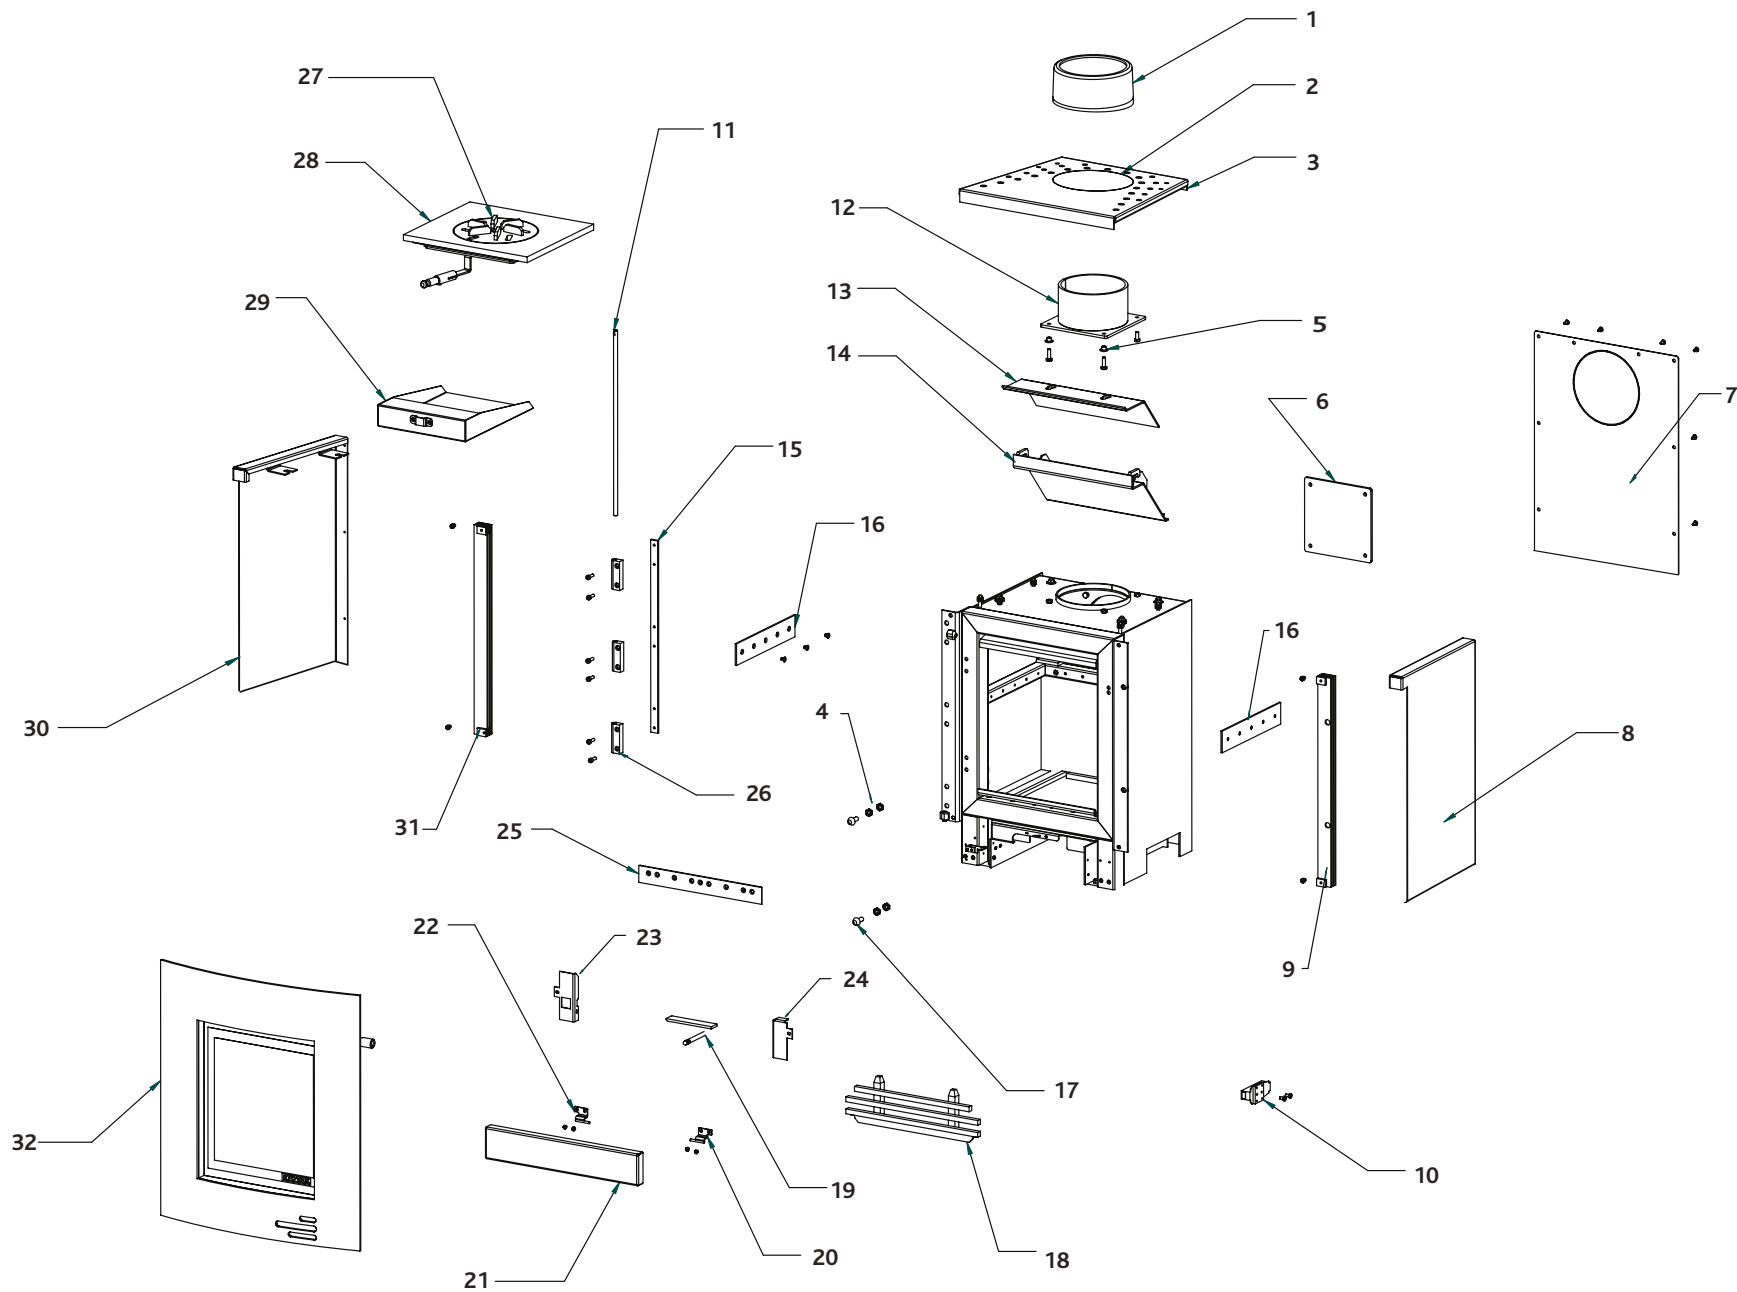

Ref. No.	Product Code	Description	Casting No.	Retail inc VAT £	Retail Ex VAT £
1	RVAC131B	Flue cover		82.00	71.30
2	RVAC130	Cover blank		19.00	16.52
3	RVAC129	Top		147.00	127.83
4	RVAC111	Avanti door catch nut		4.00	3.48
5	RVAC046	Baffle support spacer		2.50	2.17
6	RVAC128	Flue blank		50.50	43.91
7	RVAC132B	Rear panel		126.00	109.57
8	RVAC133B	RH Side panel		136.50	118.70
9	RVAC143	RH decorative fin		89.50	77.83
10	RVAC027	Ash pan door catch assembly		26.50	23.04
11	RVAC200	Hinge pin		26.50	23.04
12	RVAC124	Flue collar		42.00	36.52
13	RVAC125	Top baffle		84.00	73.04
14	RVAC126	Lower baffle		152.50	132.61
15	RVAC127	Clamp strip		31.50	27.39
16	RVAC079	Fascia side		21.00	18.26
17	RVAC135	Catch		26.50	23.04
18	RVAC139	Log guard		31.50	27.39
19	RVAC136	Slider		21.00	18.26
20	RVAC053B	Ash cover hinge RH		6.50	5.65
21	RVAC122	Ash cover		47.50	41.30
22	RVAC052B	Ash cover hinge LH		6.50	5.65
23	RVAC141	Fascia plate LH		37.00	32.17
24	RVAC142	Fascia plate RH		37.00	32.17
25	RVAC080	Fascia rear		21.00	18.26
26	RVAC116	Hinge block		33.50	29.13
27	RVAC123	Centre grate		68.50	59.57
28	RVAC081	Main grate		215.50	187.39
29	RVAC073	Ash pan		68.50	59.57
30	RVAC134B	LH side panel		136.50	118.70
31	RVAC144	LH decorative fin		89.50	77.83
32	RVAC138	Door		614.50	534.35
N/A†	GL7033†	Glass†		†	†
N/A	RVAC140	Door latch		26.50	23.04

† See Accessories Price List

For Rope Seal packs, please see page 45

For Vermiculite Bricks, please see page 36