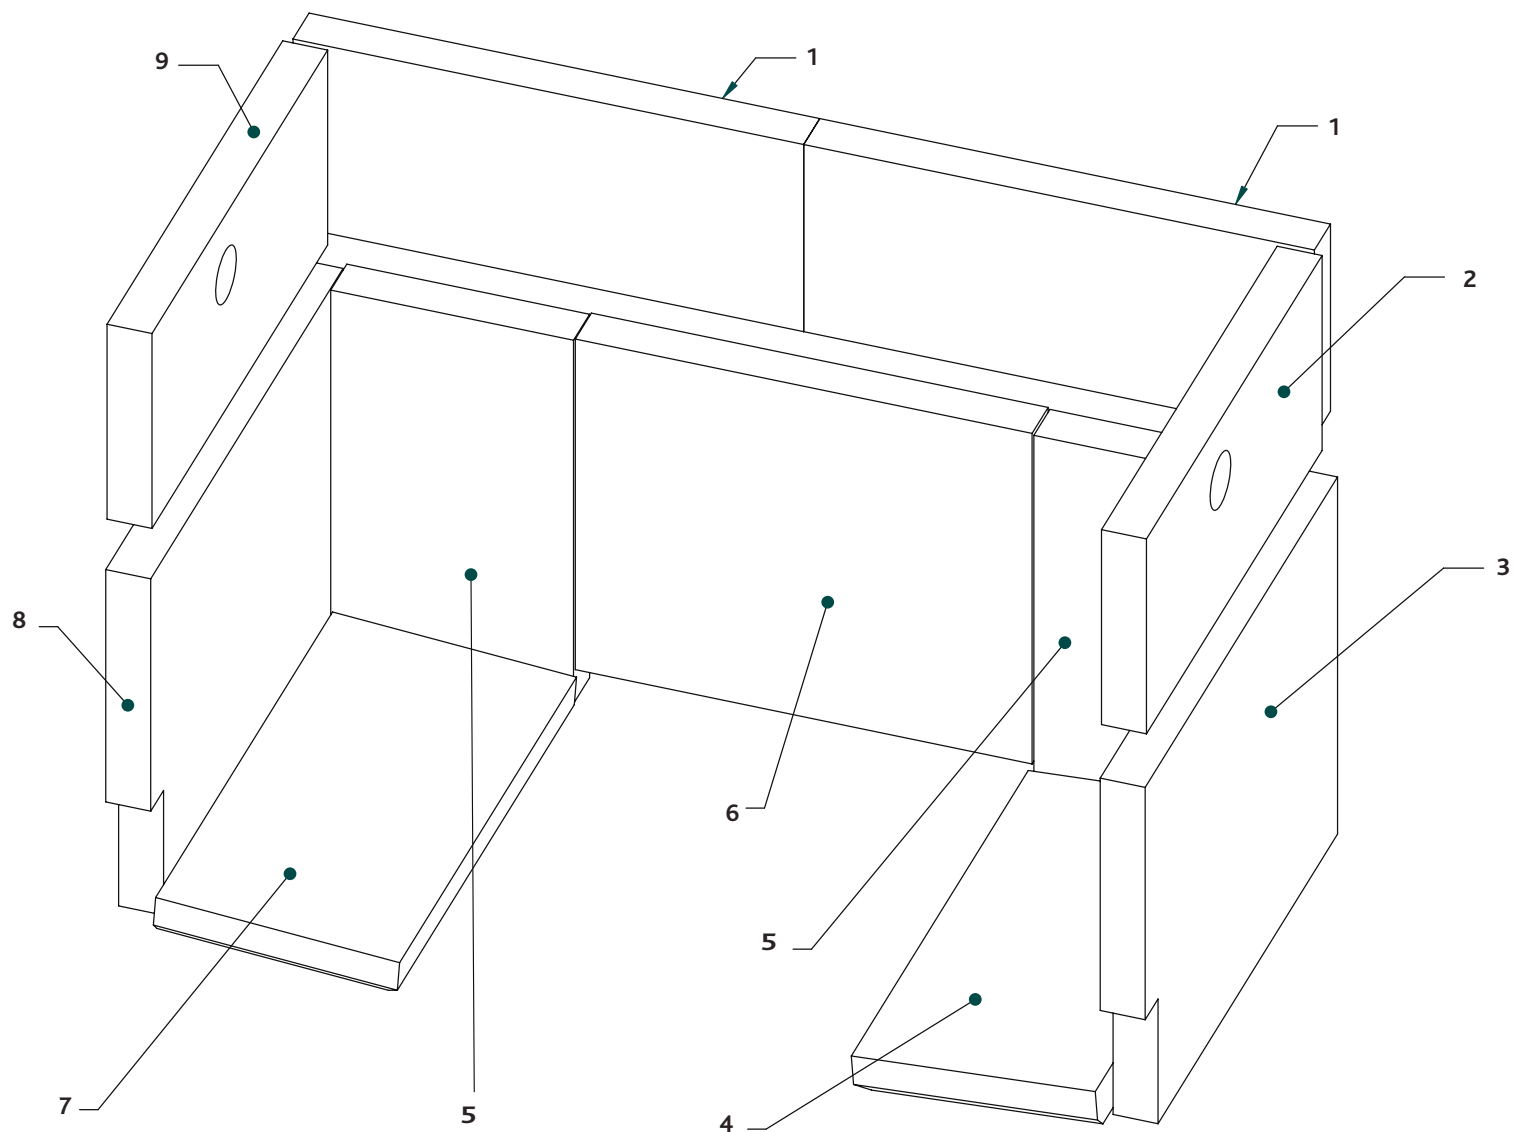

Ref. No.	Product Code	Description	Casting No.	Retail inc VAT £	Retail Ex VAT £
1	RV66BR1	Rear top LH/RH		12.50	10.87
2	RV66BR2	Side top RH		12.50	10.87
3	RV66BR3	Side bottom RH		13.50	11.74
4	RV66BR6	Base RH		16.00	13.91
5	RV66BR7	Bottom rear LH/RH		12.50	10.87
6	RV66BR4	Bottom rear centre		16.00	13.91
7	RV66BR5	Base LH		12.50	10.87
8	RV66BR9	Side bottom LH		13.50	11.74
9	RV66BR8	Side top LH		12.50	10.87