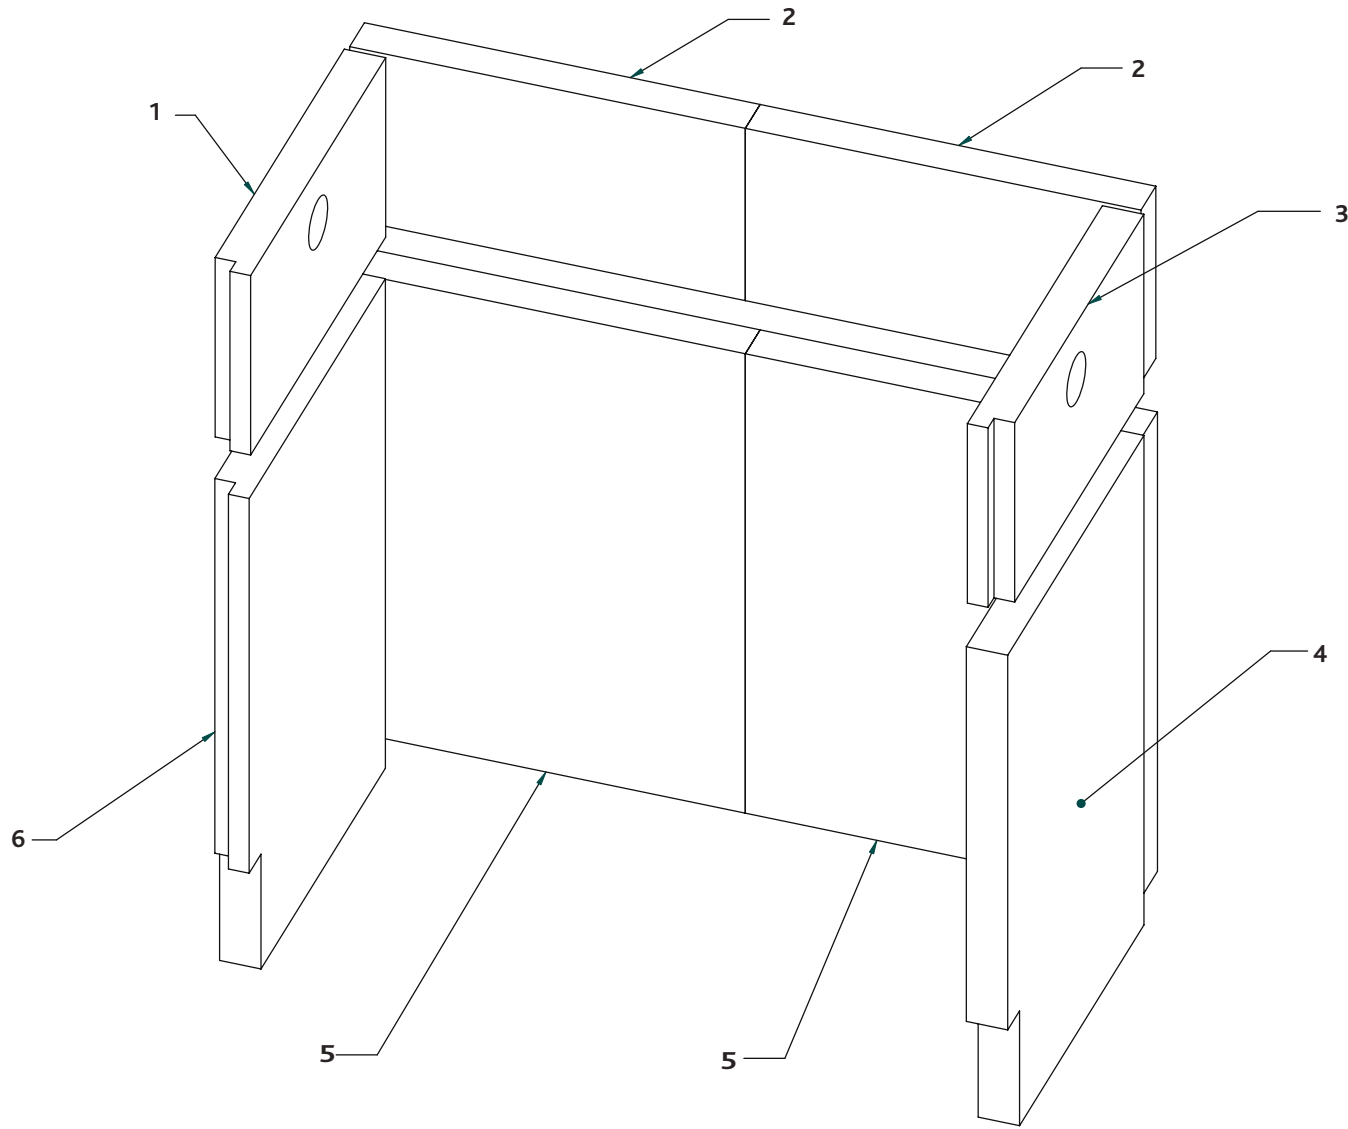

† See Accessories Price List

** Add 'B' for block

For Rope Seal packs, please see page 45

For Vermiculite Bricks, please see page 42

Ref. No.	Product Code	Description	Casting No.	Retail inc VAT £	Retail Ex VAT £
1	RV40BR6	Side top LH		12.50	10.87
2	RV40BR1	Rear top LH/RH		13.50	11.74
3	RV40BR7	Side top RH		12.50	10.87
4	RV40BR4	Side bottom RH		13.50	11.74
5	RV40BR5	Rear bottom LH/RH		12.50	10.87
6	RV40BR3	Side bottom LH		12.50	10.87