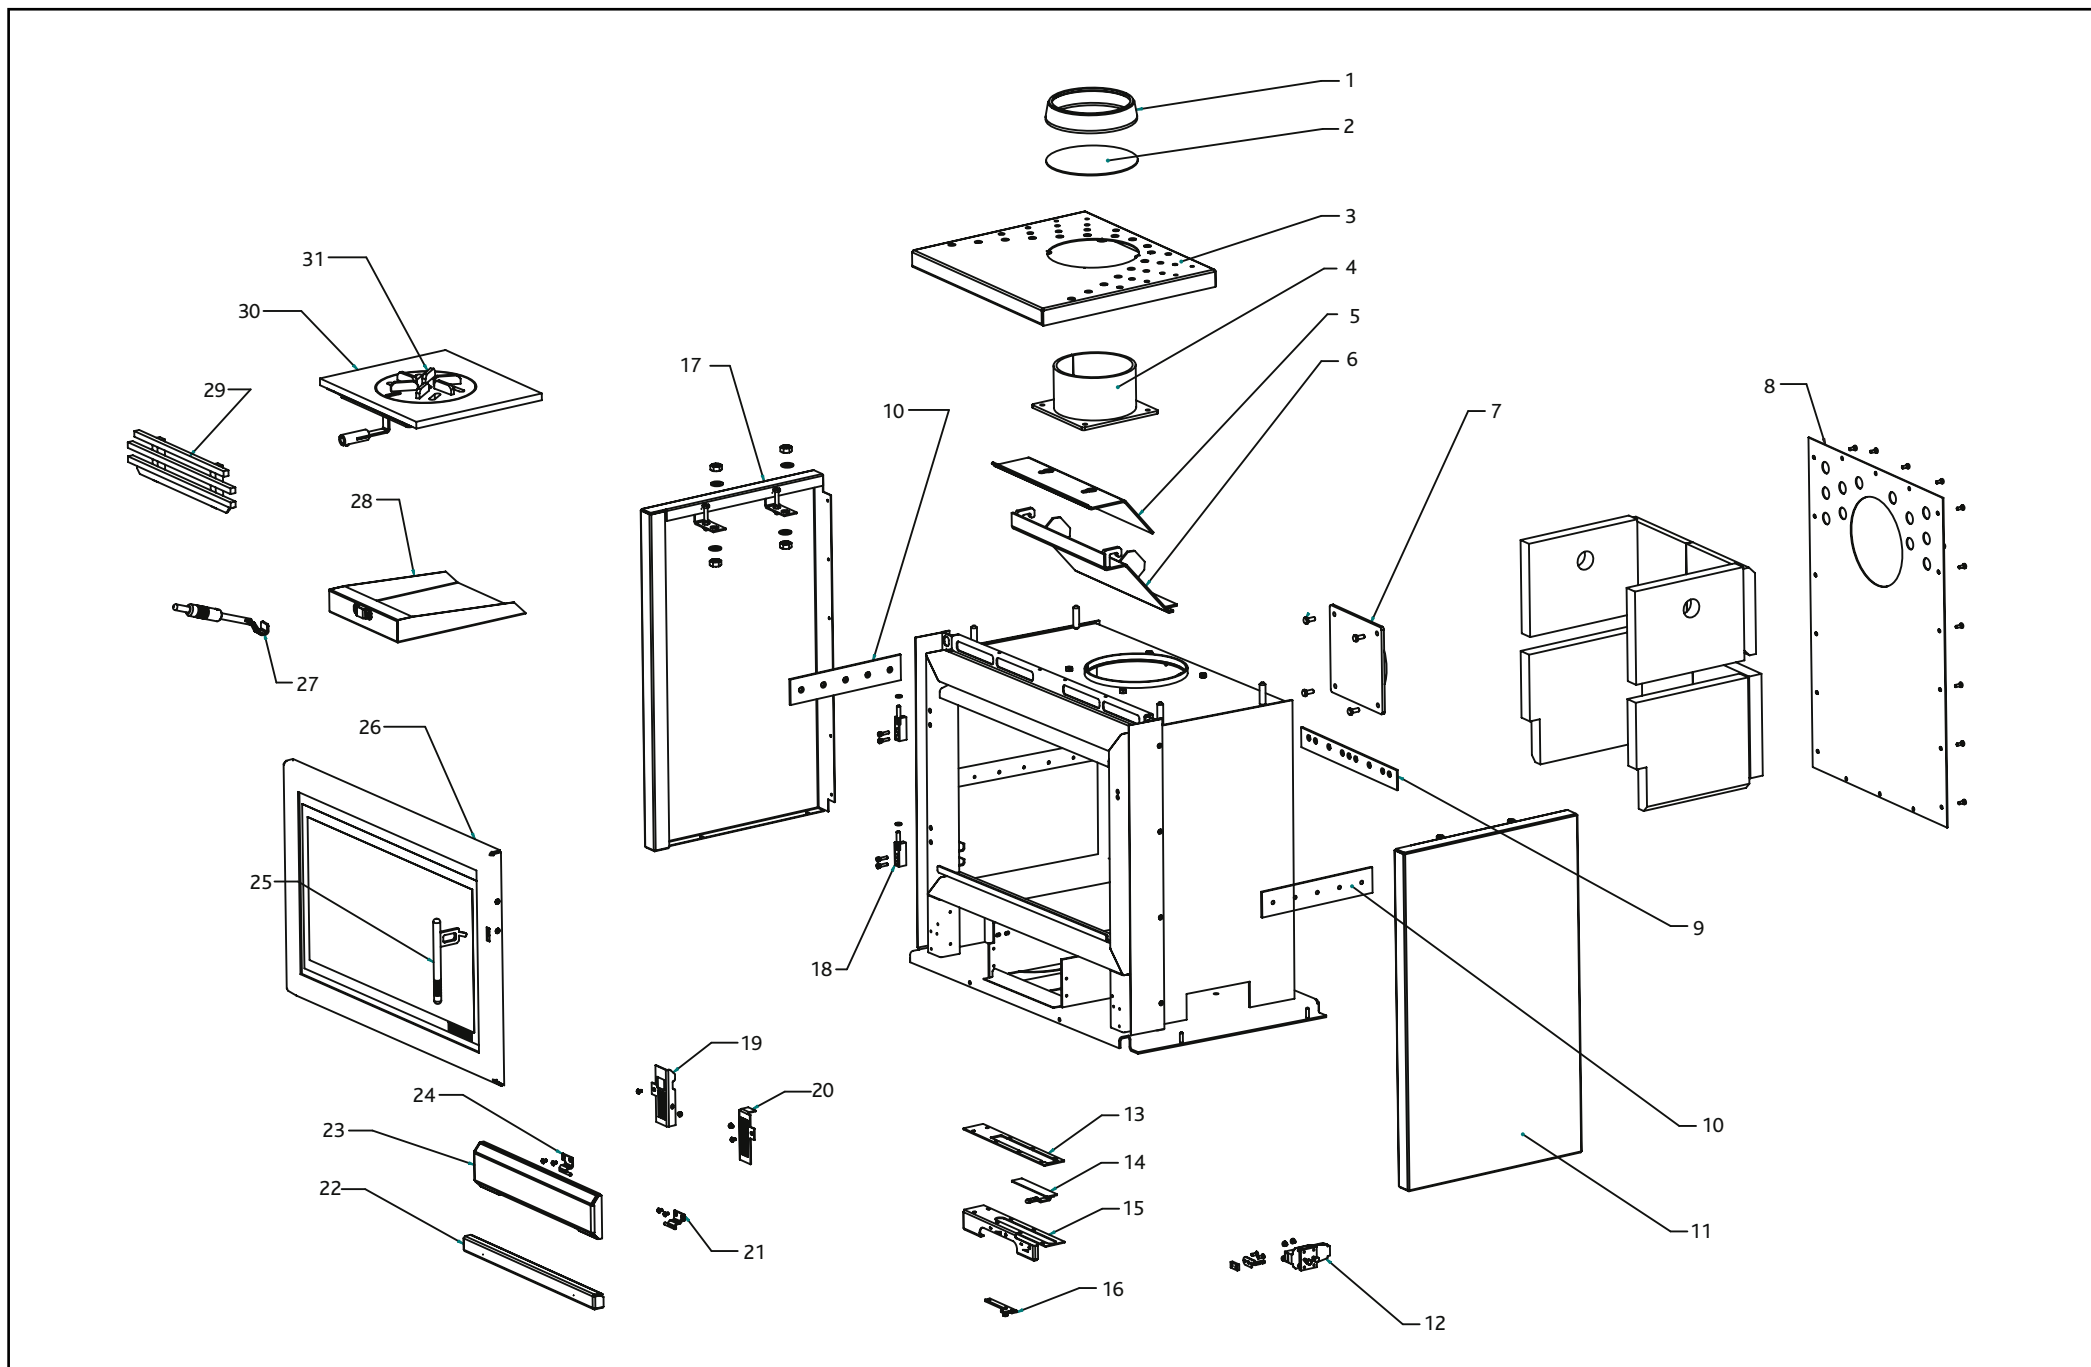

Ref. No.	Product Code	Description	Casting No.	Retail inc VAT £	Retail Ex VAT £
1	RVAC220**	6" Flue cover		82.00	71.30
2	RVAC221**	6" Blanking disc		31.50	27.39
3	RVAC224**	Top cover		210.00	182.61
4	RVAC222**	6" Flue collar		82.00	71.30
5	RVAC228	Top baffle		105.00	91.30
6	RVAC229	Lower baffle		205.00	178.26
7	RVAC223	6" Blanking plate		52.50	45.65
8	RVAC227**	Rear panel		147.00	127.83
9	RVAC058	Fascia rear		37.00	32.17
10	RVAC057	Fascia side		31.50	27.39
11	RVAC226**	RH side panel		172.00	149.57
12	RVAC027	Ash pan door catch assembly		26.50	23.04
13	RVAC056**	Air wash spacer		10.50	9.13
14	RVAC055**	Air wash slider		16.00	13.91
15	RVAC054**	Primary cover control		21.00	18.26
16	RVAC022	Opti-burn plunger		5.50	4.78
17	RVAC225**	LH side panel		172.00	149.57
18	RVAC023MK2**	Hinge block		19.50	16.96
19	RVAC044**	Fascia plate LH		21.00	18.26
20	RVAC045**	Fascia plate RH		21.00	18.26
21	RVAC053**	Ash cover hinge RH		6.50	5.65
22	RVAC230**	Lower trim		63.00	54.78
23	RVAC051MK2**	Ash cover (from serial number 08040051 onwards)		54.50	47.39
24	RVAC052**	Ash cover hinge LH		6.50	5.65
25	RVAC024	Door handle		31.50	27.39
26	RAC050MK3**	Door assembly		656.50	570.87
27	RVAC004	Ash pan tool		37.00	32.17
28	RVAC003	Ashpan		73.50	63.91
29	RVAC005**	Log guard		52.50	45.65
30	RVAC033**	Main grate		215.50	187.39
31	RVAC034**	Centre grate		68.50	59.57
N/A†	GL7032†	Glass†		†	†
N/A	RVAC021MK2**	Door catch		21.00	18.26
N/A	RVAC046	Baffle support spacer		2.50	2.17
N/A	RVAC059	Thrust washer		2.00	1.74
N/A	RVAC020MK3**	Door latch		17.50	15.22

† See Accessories Price List

** Add 'B' for black

For Rope Seal packs, please see page 45

For Vermiculite Bricks, please see page 40