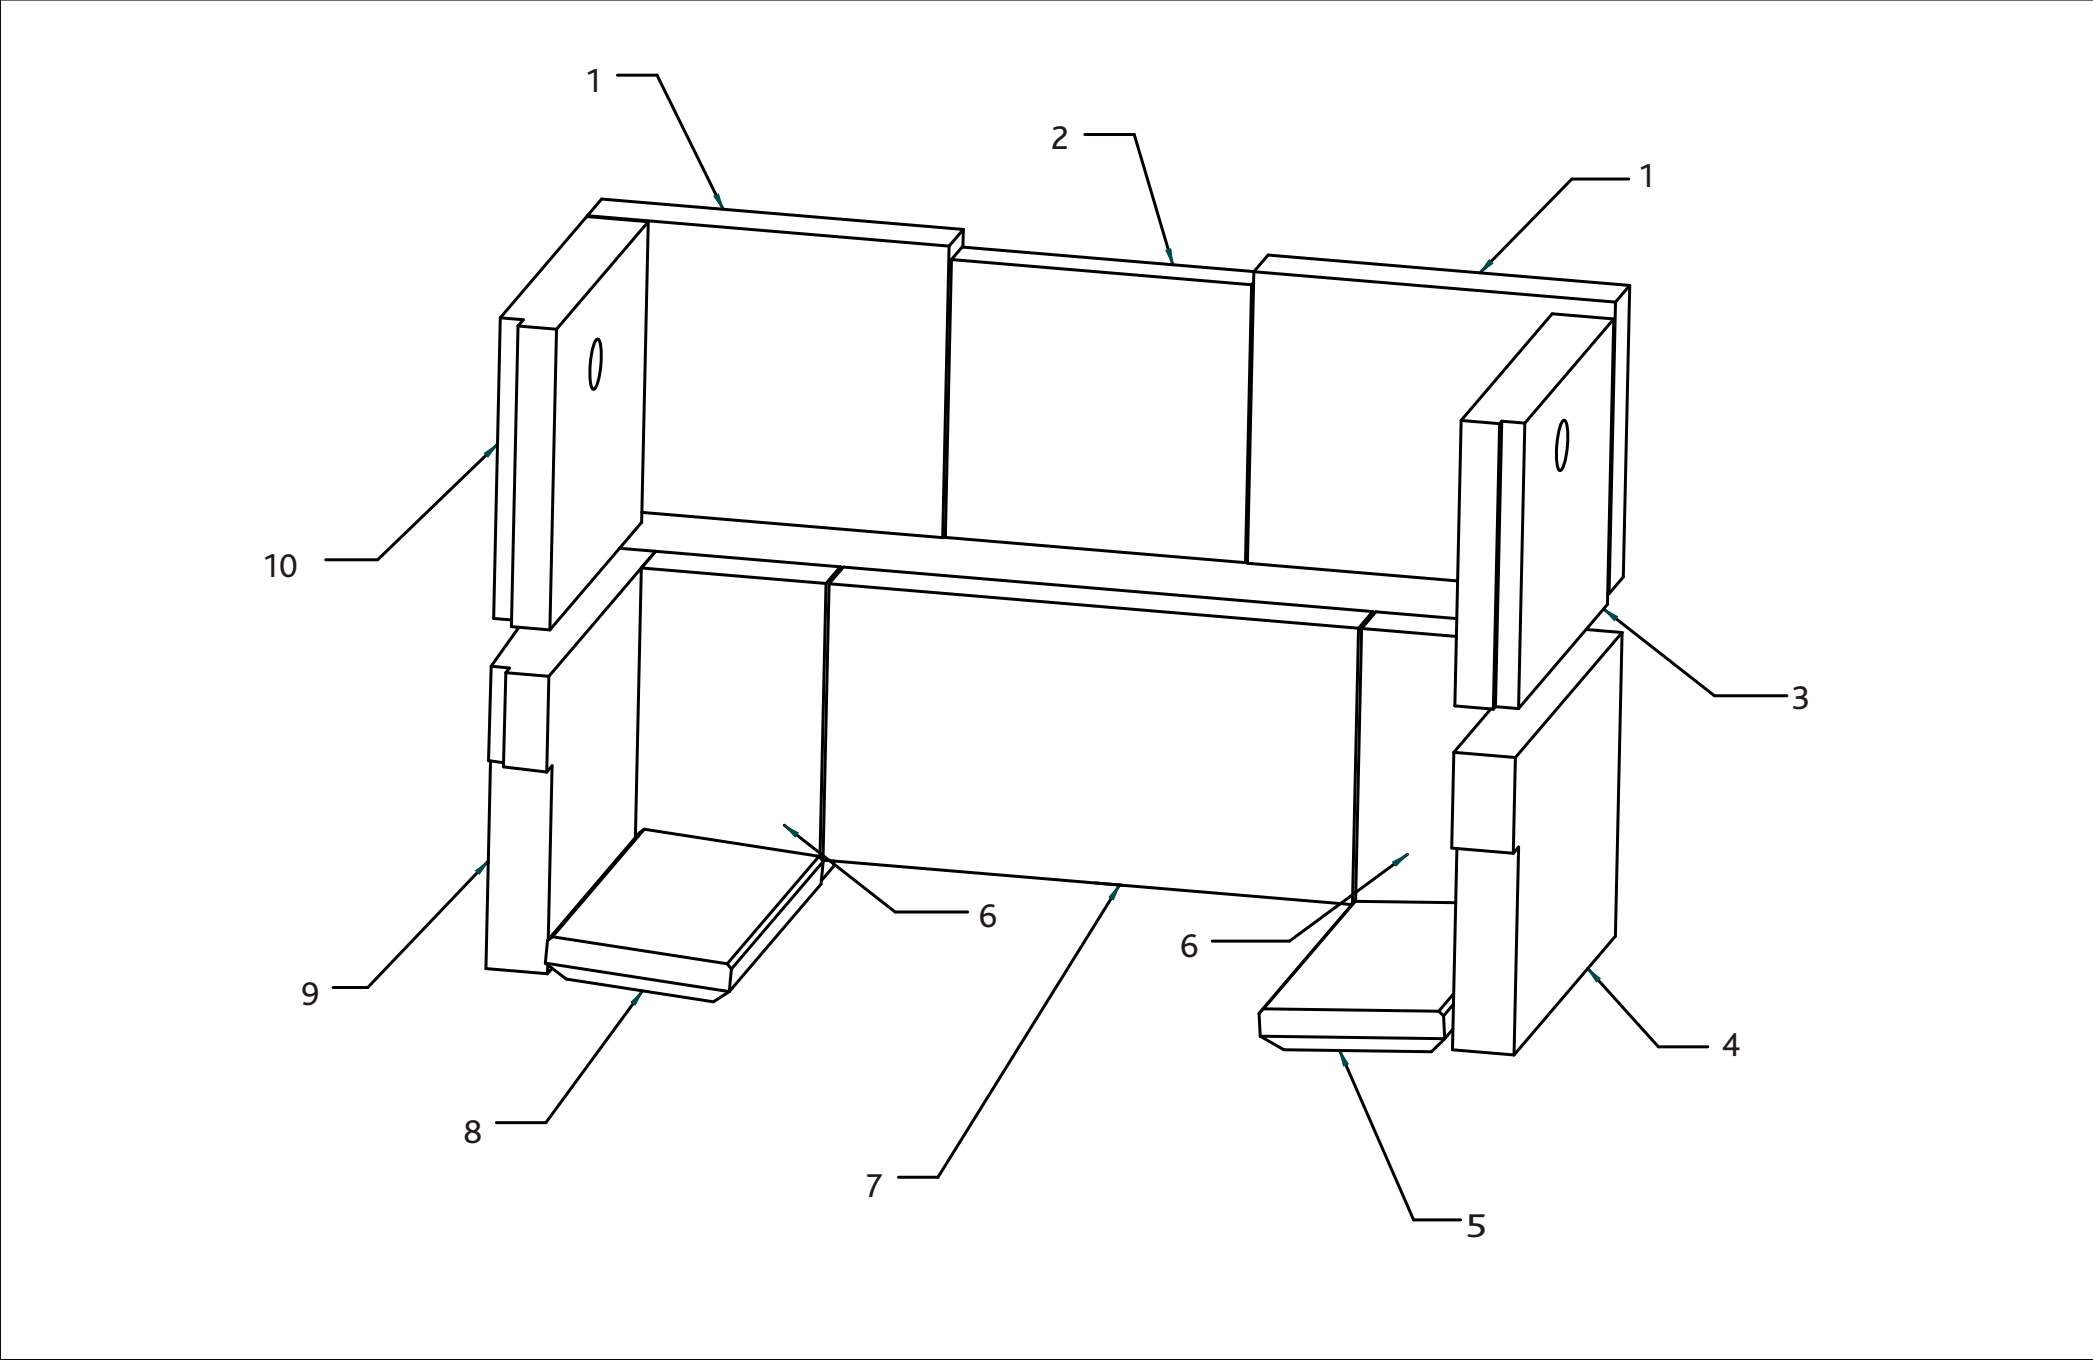

Ref. No.	Product Code	Description	Casting No.	Retail inc VAT £	Retail Ex VAT £
1	RVFS66BR1	Rear top LH/RH		10.50	9.13
2	RVFS66BR10	Rear top centre		10.50	9.13
3	RVFS66BR2	Side top RH		11.50	10.00
4	RVFS66BR3	Side bottom RH		13.50	11.74
5	RV66BR6	Base RH		16.00	13.91
6	RVFS66BR7	Rear bottom LH/RH		10.50	9.13
7	RVFS66BR4	Rear centre		14.50	12.61
8	RV66BR5	Base LH		12.50	10.87
9	RVFS66BR9	Side bottom LH		13.50	11.74
10	RVFS66BR8	Side top LH		11.50	10.00