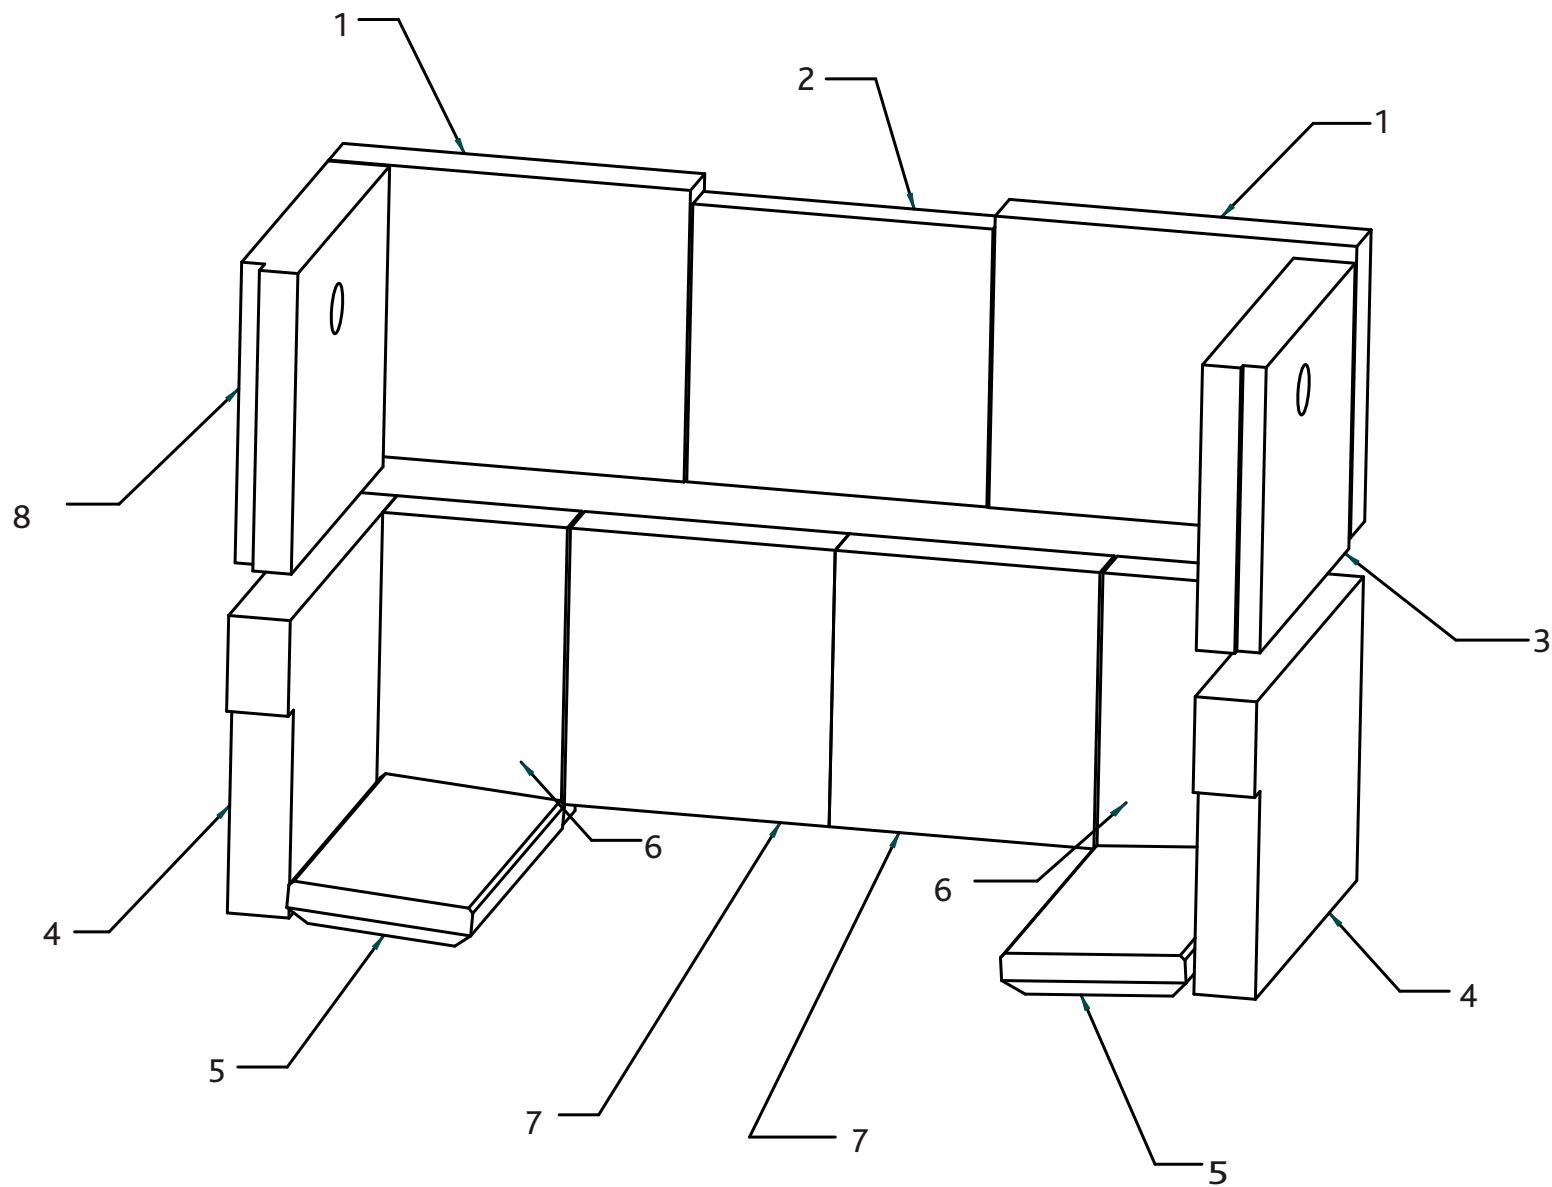

Ref. No.	Product Code	Description	Casting No.	Retail inc VAT £	Retail Ex VAT £
1	RVFS76BR1	Rear top LH/RH		16.00	13.91
2	RVFS76BR7	Rear top centre		16.00	13.91
3	RVFS76BR2	Side top RH		16.00	13.91
4	RVFS76BR3	Side bottom LH/RH		16.00	13.91
5	RVFS76BR4	Base LH/RH		16.00	13.91
6	RVFS76BR6	Rear bottom LH/RH		16.00	13.91
7	RVFS76BR5	Rear bottom centre LH/RH		16.00	13.91
8	RVFS76BR8	Side top LH		16.00	13.91