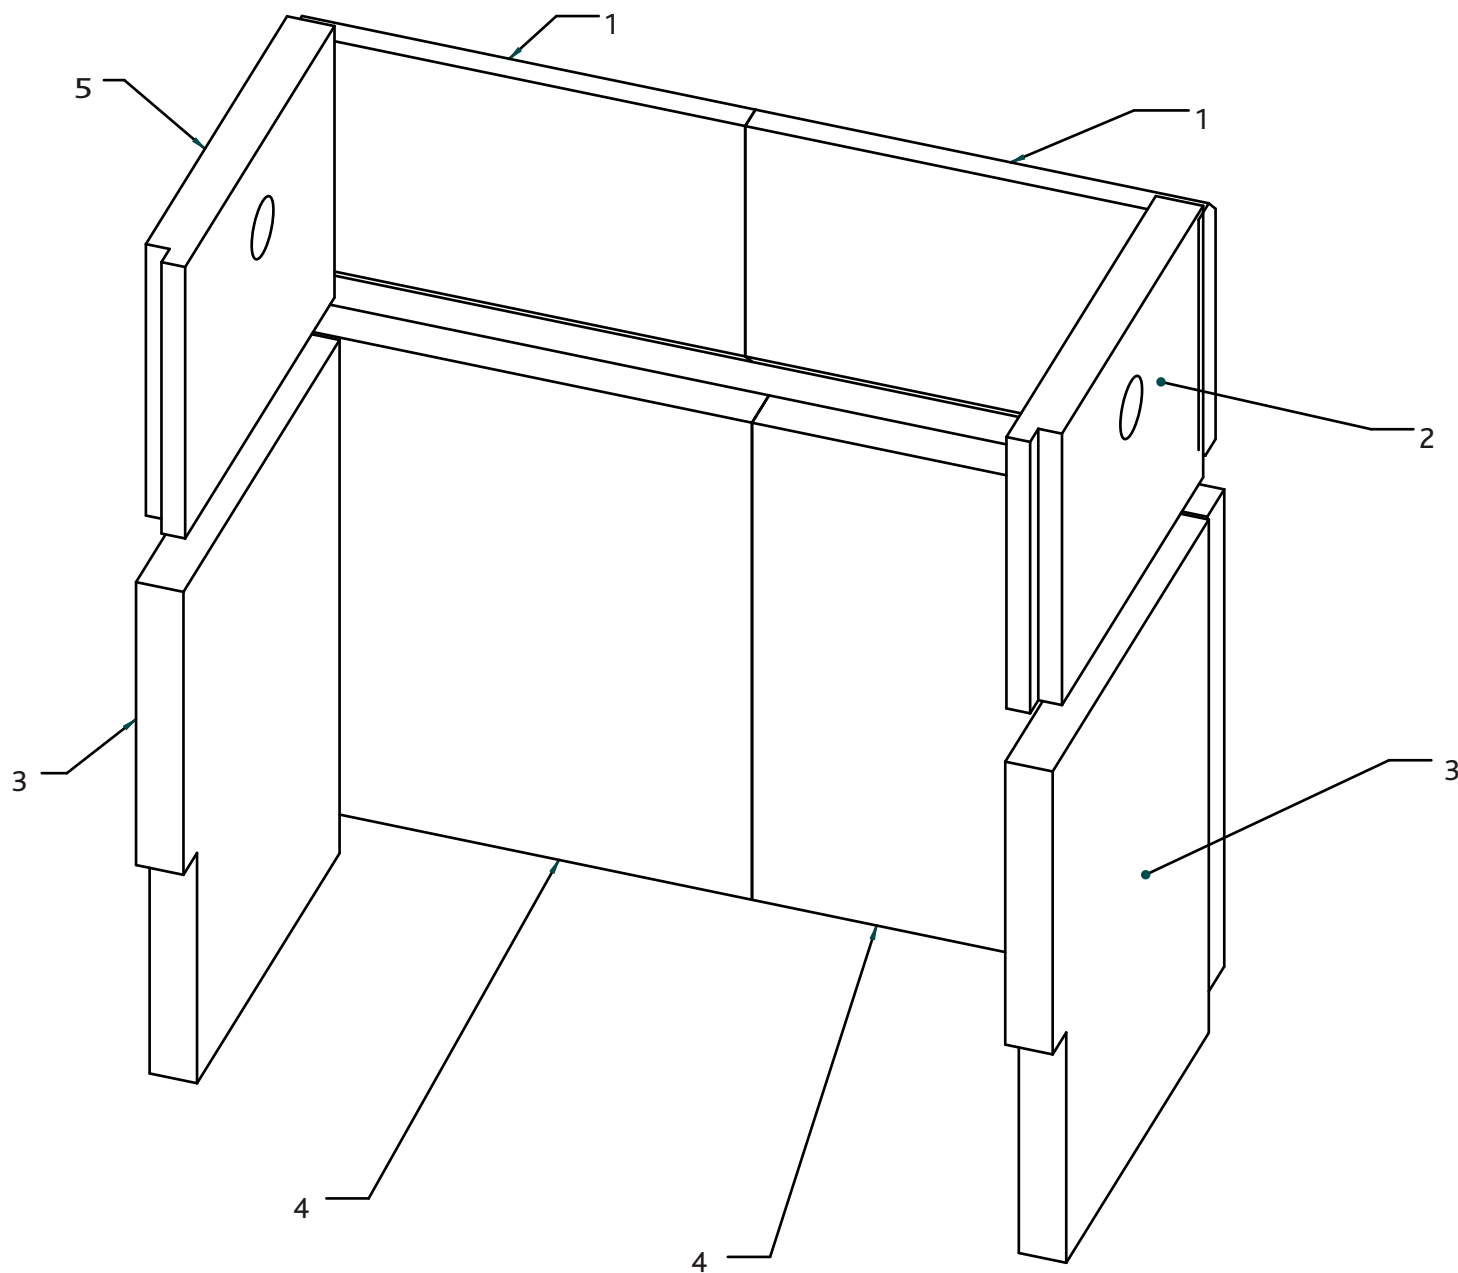

Ref. No.	Product Code	Description	Casting No.	Retail inc VAT £	Retail Ex VAT £
1	RVFS55BR1	Rear top LH/RH		16.00	13.91
2	RVFS40BR2	Side top RH		12.50	10.87
3	RVFS55BR3	Side bottom LH/RH		12.50	10.87
4	RVFS55BR4	Rear bottom LH/RH		12.50	10.87
5	RVFS40BR6	Side top LH		12.50	10.87