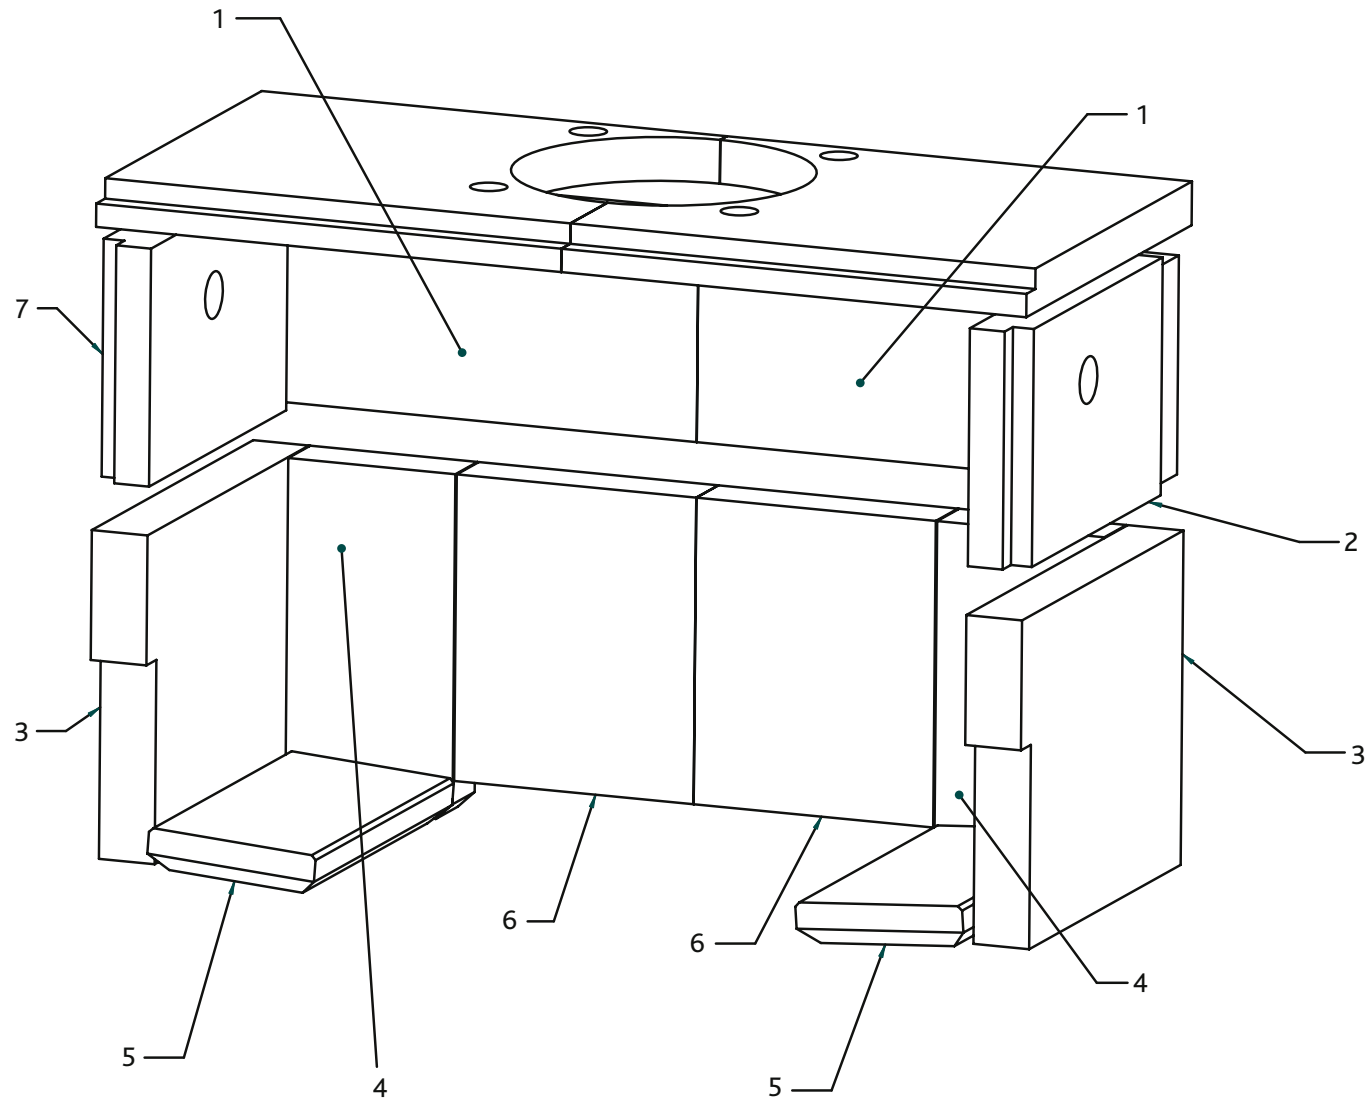

Ref. No.	Product Code	Description	Casting No.	Retail inc VAT £	Retail Ex VAT £
1	RV76BR1	Rear top LH/RH		16.00	13.91
2	RV76BR2	Side top RH		16.00	13.91
3	RV76BR3	Side bottom RH		16.00	13.91
4	RV76BR6	Bottom rear LH/RH		16.00	13.91
5	RV76BR5	Base LH/RH		16.00	13.91
6	RV76BR4	Bottom rear centre		16.00	13.91
7	RV76BR8	Side top LH		16.00	13.91