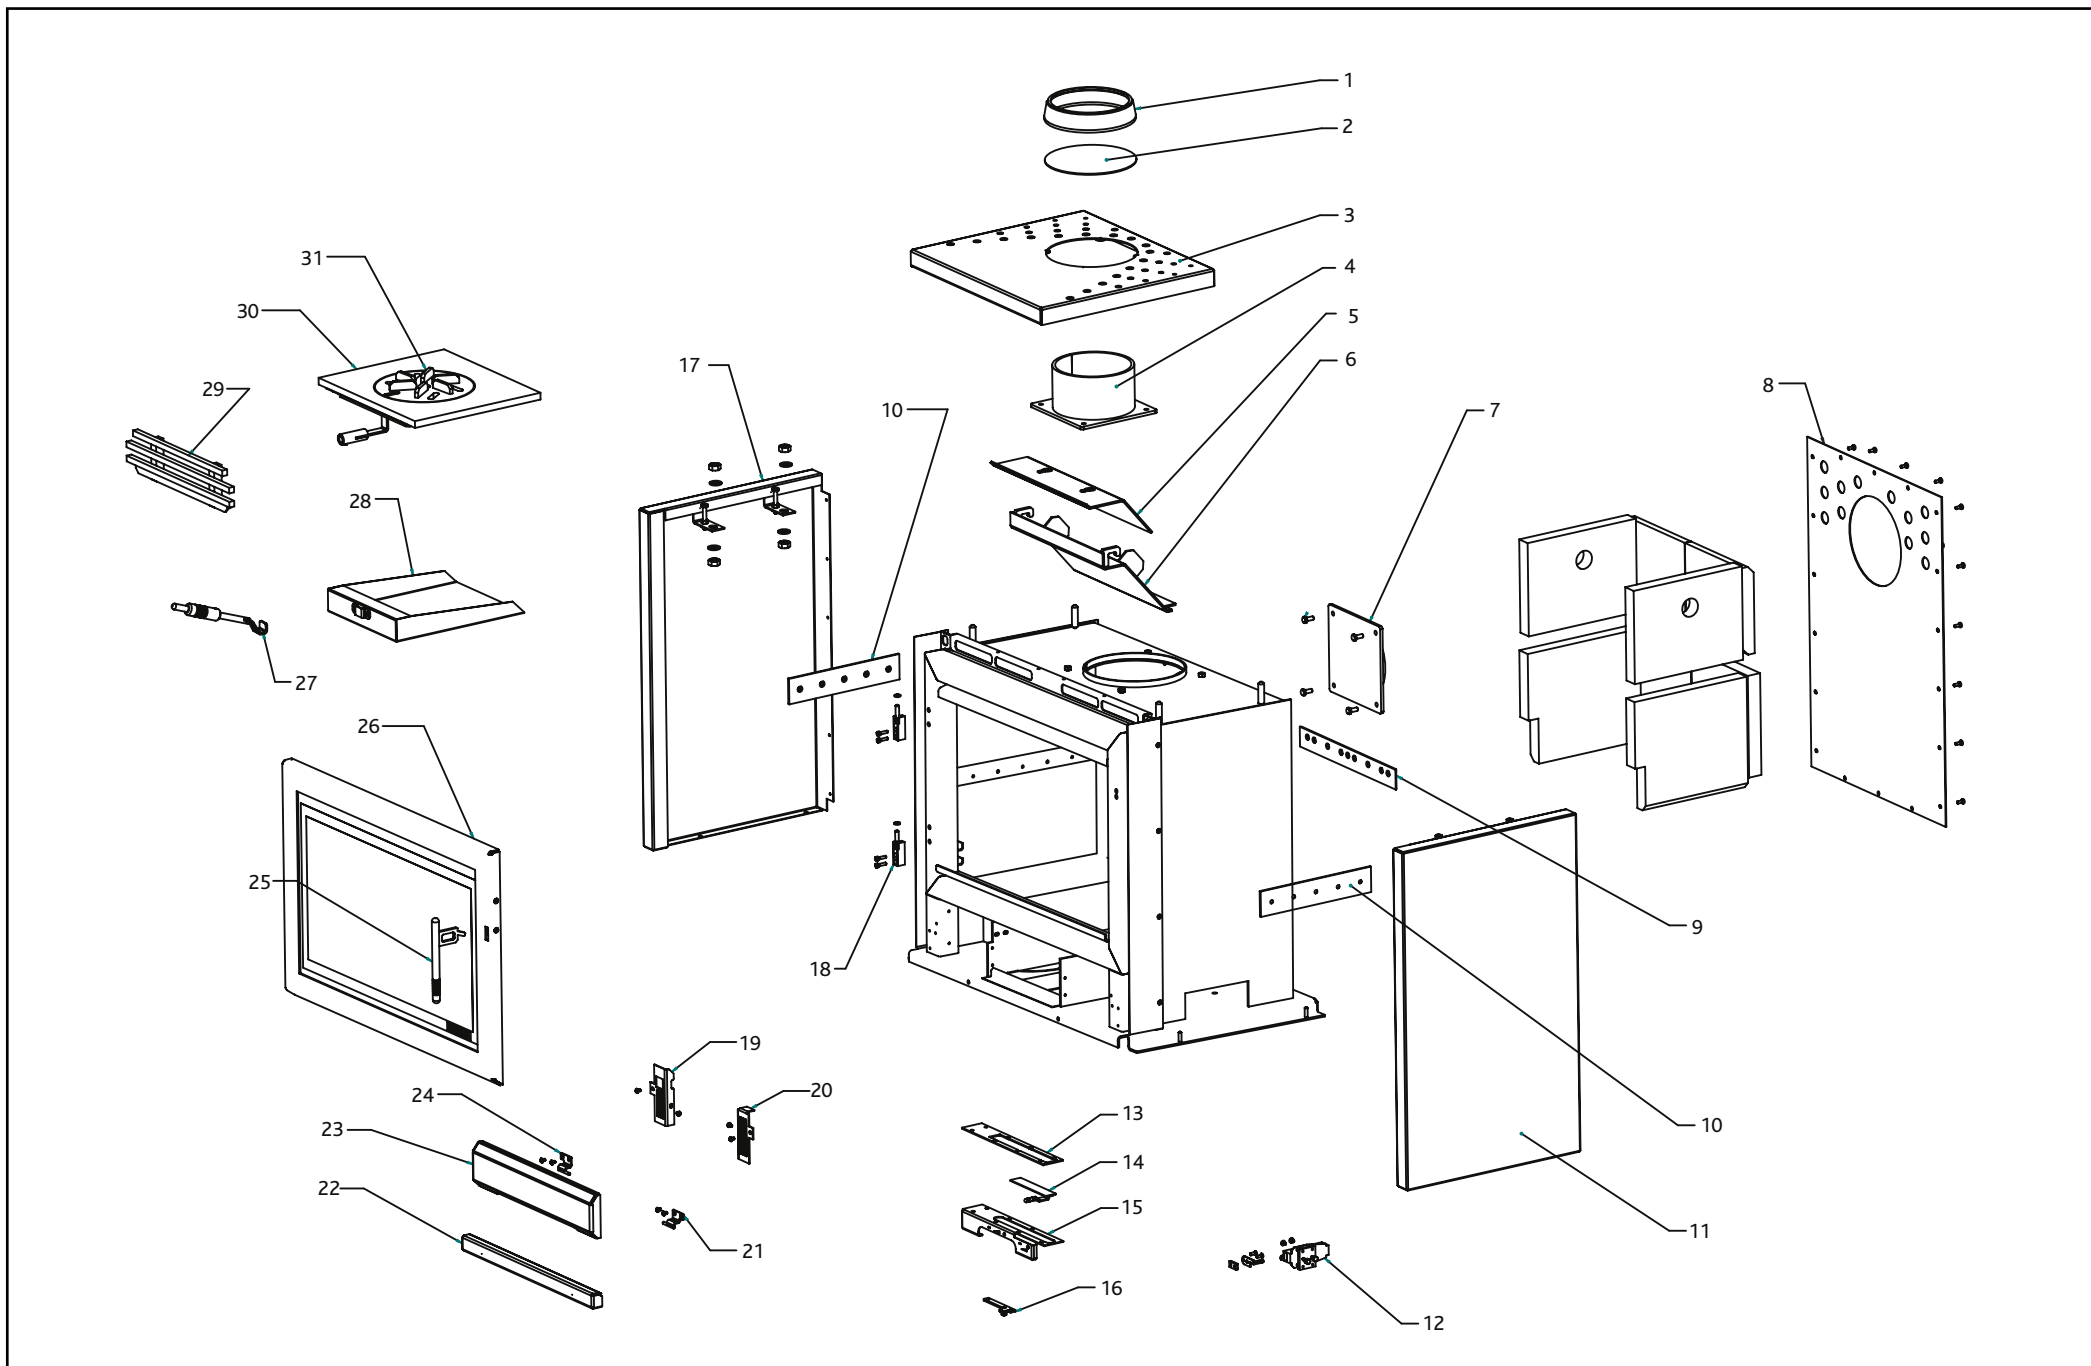

† See Accessories Price List

** Add 'B' for black

For Rope Seal packs, please see page 45

For Vermiculite Bricks, please see page 40

RIVA F76 FREESTANDING WOOD BURNING STOVE

STOVAX

Ref. No.	Product Code	Description	Casting No.	Retail inc VAT £	Retail Ex VAT £
1	RVAC220**	6" Flue cover		82.00	71.30
2	RVAC221**	6" Blanking disc		31.50	27.39
3	RVAC240**	Top cover		241.50	210.00
4	RVAC222**	6" Flue collar		82.00	71.30
5	RVAC244	Upper baffle		115.50	100.43
6	RVAC245	Lower baffle		231.00	200.87
7	RVAC223	6" Blanking plate		52.50	45.65
8	RVAC243**	Back panel		126.00	109.57
9	RVAC186	Fascia rear		42.00	36.52
10	RVAC190	Fascia side		42.00	36.52
11	RVAC242**	RH side panel		193.00	167.83
12	RVAC027	Ash pan door catch assembly		26.50	23.04
13	RVAC187**	Air wash spacer		21.00	18.26
14	RVAC188**	Air wash slider		26.50	23.04
15	RVAC189**	Primary control cover		26.50	23.04
16	RVAC022	Opti-burn plunger		5.50	4.78
17	RVAC241**	LH side panel		193.00	167.83
18	RVAC023MK2**	Hinge block		19.50	16.96
19	RVAC193**	Fascia plate LH		26.50	23.04
20	RVAC194**	Fascia plate RH		26.50	23.04
21	RVAC053**	Ash cover hinge RH		6.50	5.65
22	RVAC246**	Lower trim		63.00	54.78
23	RVAC192**	Ash cover		79.00	68.70
24	RVAC052**	Ash cover hinge LH		6.50	5.65
25	RVAC024	Door handle		31.50	27.39
26	RVAC191**	Door assembly		714.00	620.87
27	RVAC004	Ash pan tool		37.00	32.17
28	RVAC185	Ash pan		84.00	73.04
29	RVAC184**	Log guard		63.00	54.78
30	RVAC183**	Main grate		241.50	210.00
31	RVAC182**	Centre grate		68.50	59.57
N/A†	GL7072†	Glass†		†	†
N/A	RVAC021MK2**	Door catch		21.00	18.26
N/A	RVAC049	Baffle support spacer		3.00	2.61
N/A	RVAC020MK3**	Door latch		17.50	15.22