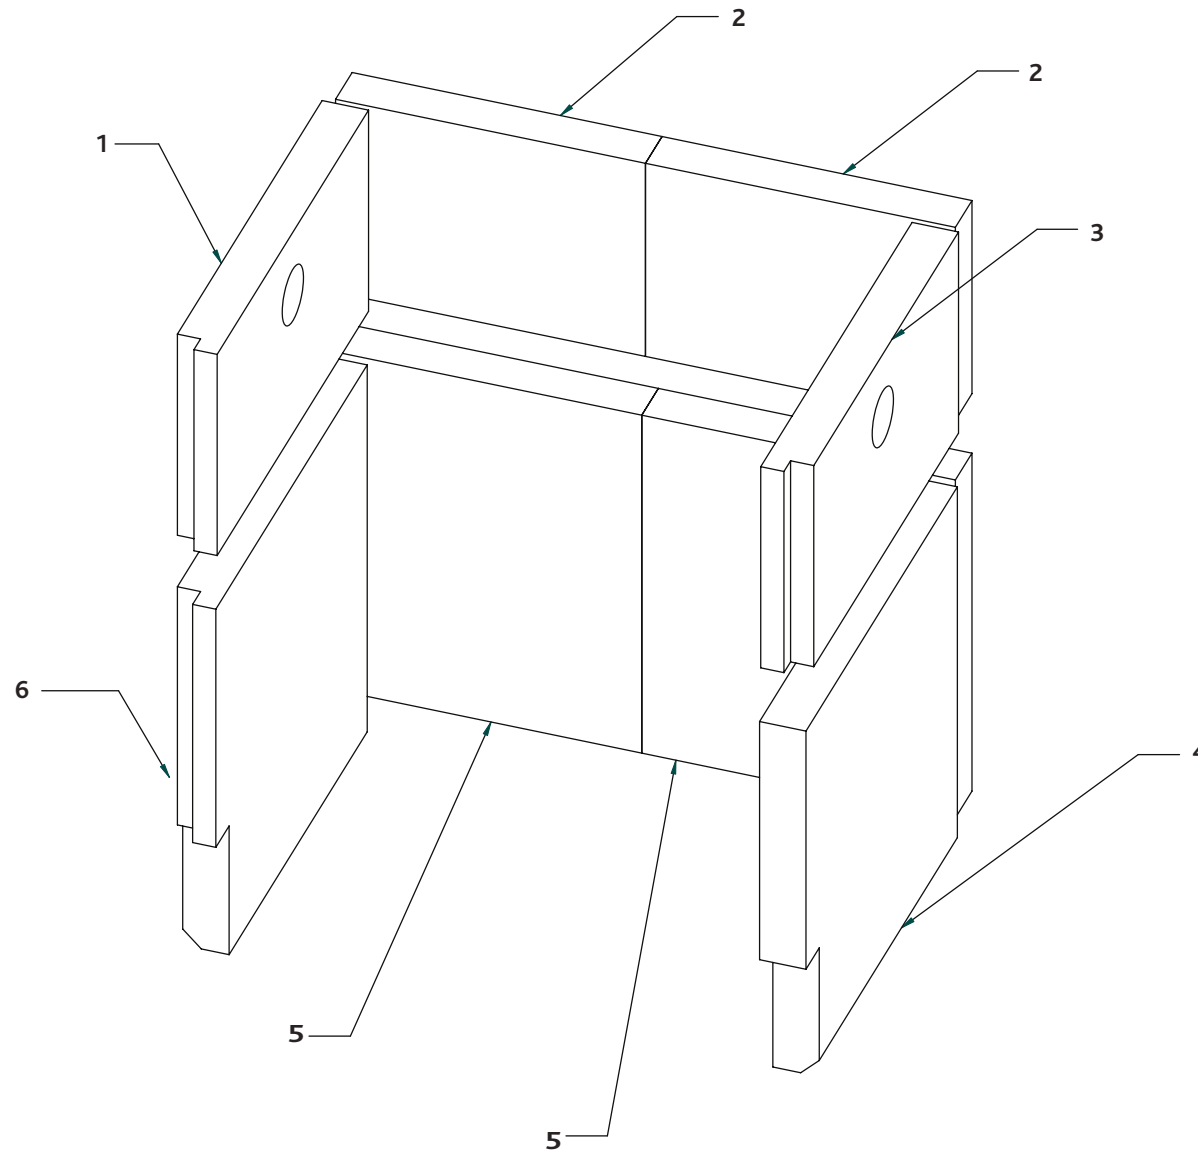

Ref. No.	Product Code	Description	Casting No.	Retail inc VAT £	Retail Ex VAT £
1	RV40BR6	Side top LH		12.50	10.87
2	RV40BR1	Rear top LH/RH		13.50	11.74
3	RV40BR7	Side top RH		12.50	10.87
4	RV40BR4	Side bottom RH		13.50	11.74
5	RV40BR5	Rear bottom LH/RH		12.50	10.87
6	RV40BR3	Side bottom LH		12.50	10.87