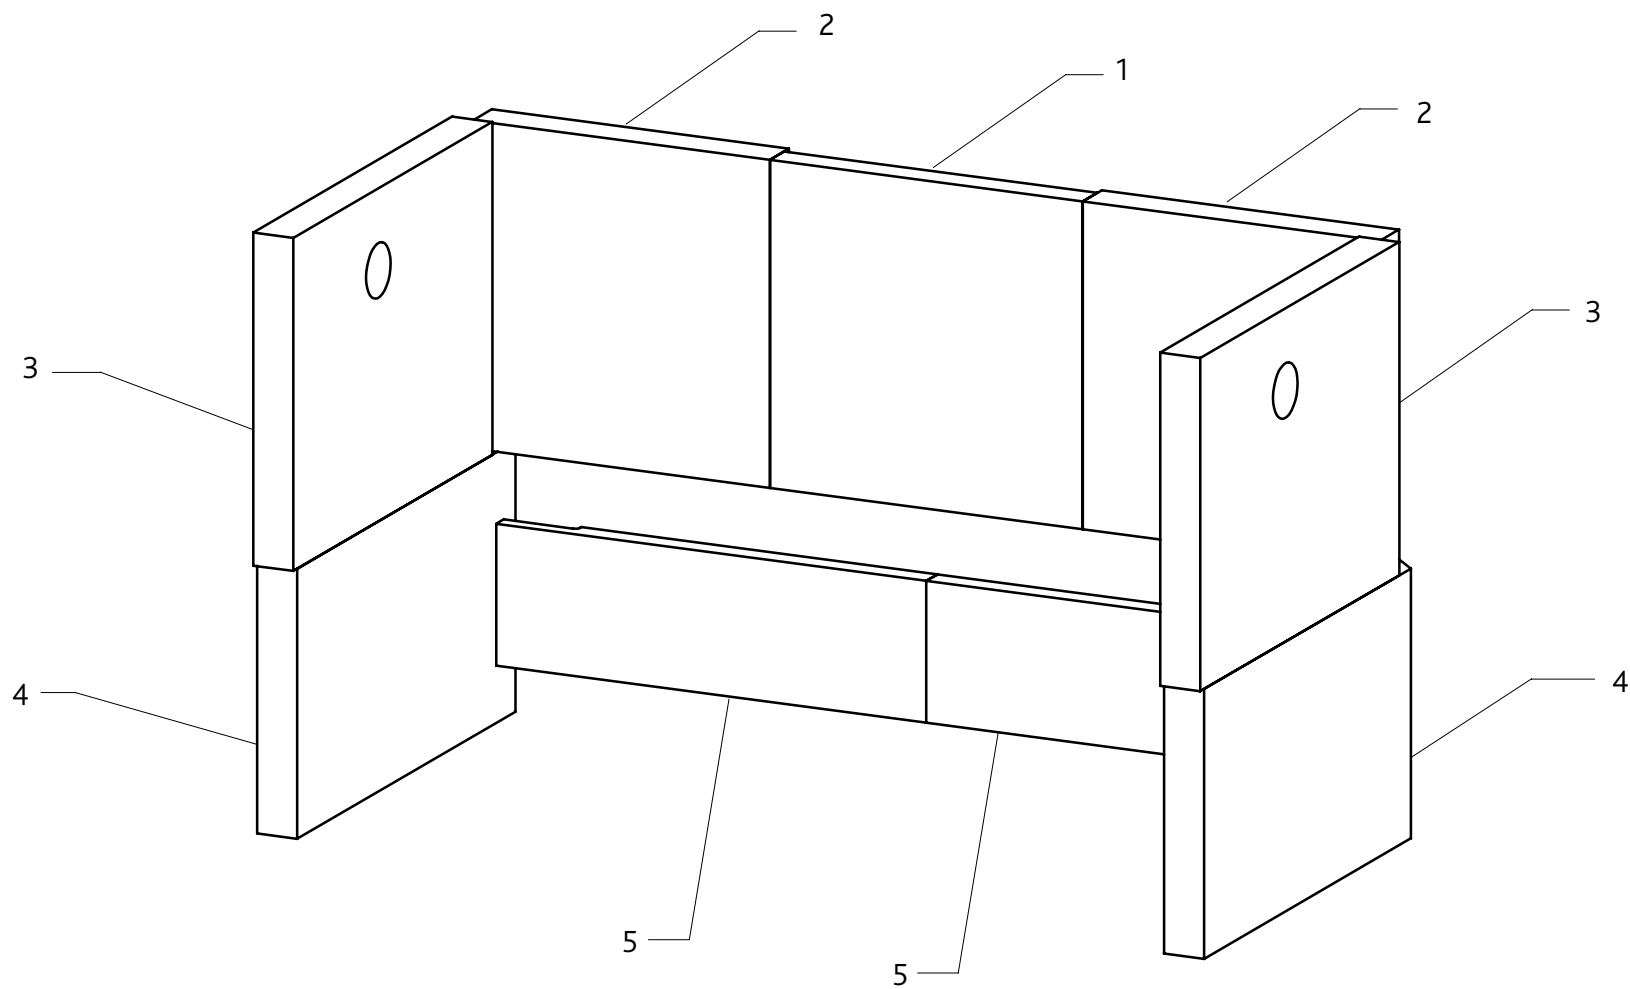

RIVA PLUS LARGE MULTI-FUEL BRICK ASSEMBLY

STOVAX

Ref. No.	Product Code	Description	Retail inc VAT £	Retail Ex VAT £
1	RVPX-CE7399	Upper Centre Rear Brick	25.00	21.74
2	RVPX-CE7398	Upper Rear Brick L+R	25.00	21.74
3	RVPX-CE7204	Upper Side Brick L+R	25.00	21.74
4	RVPX-CE7168	Lower Side Brick L+R	25.00	21.74
5	RVPX-CE7263	Lower Rear Brick L+R	25.00	21.74