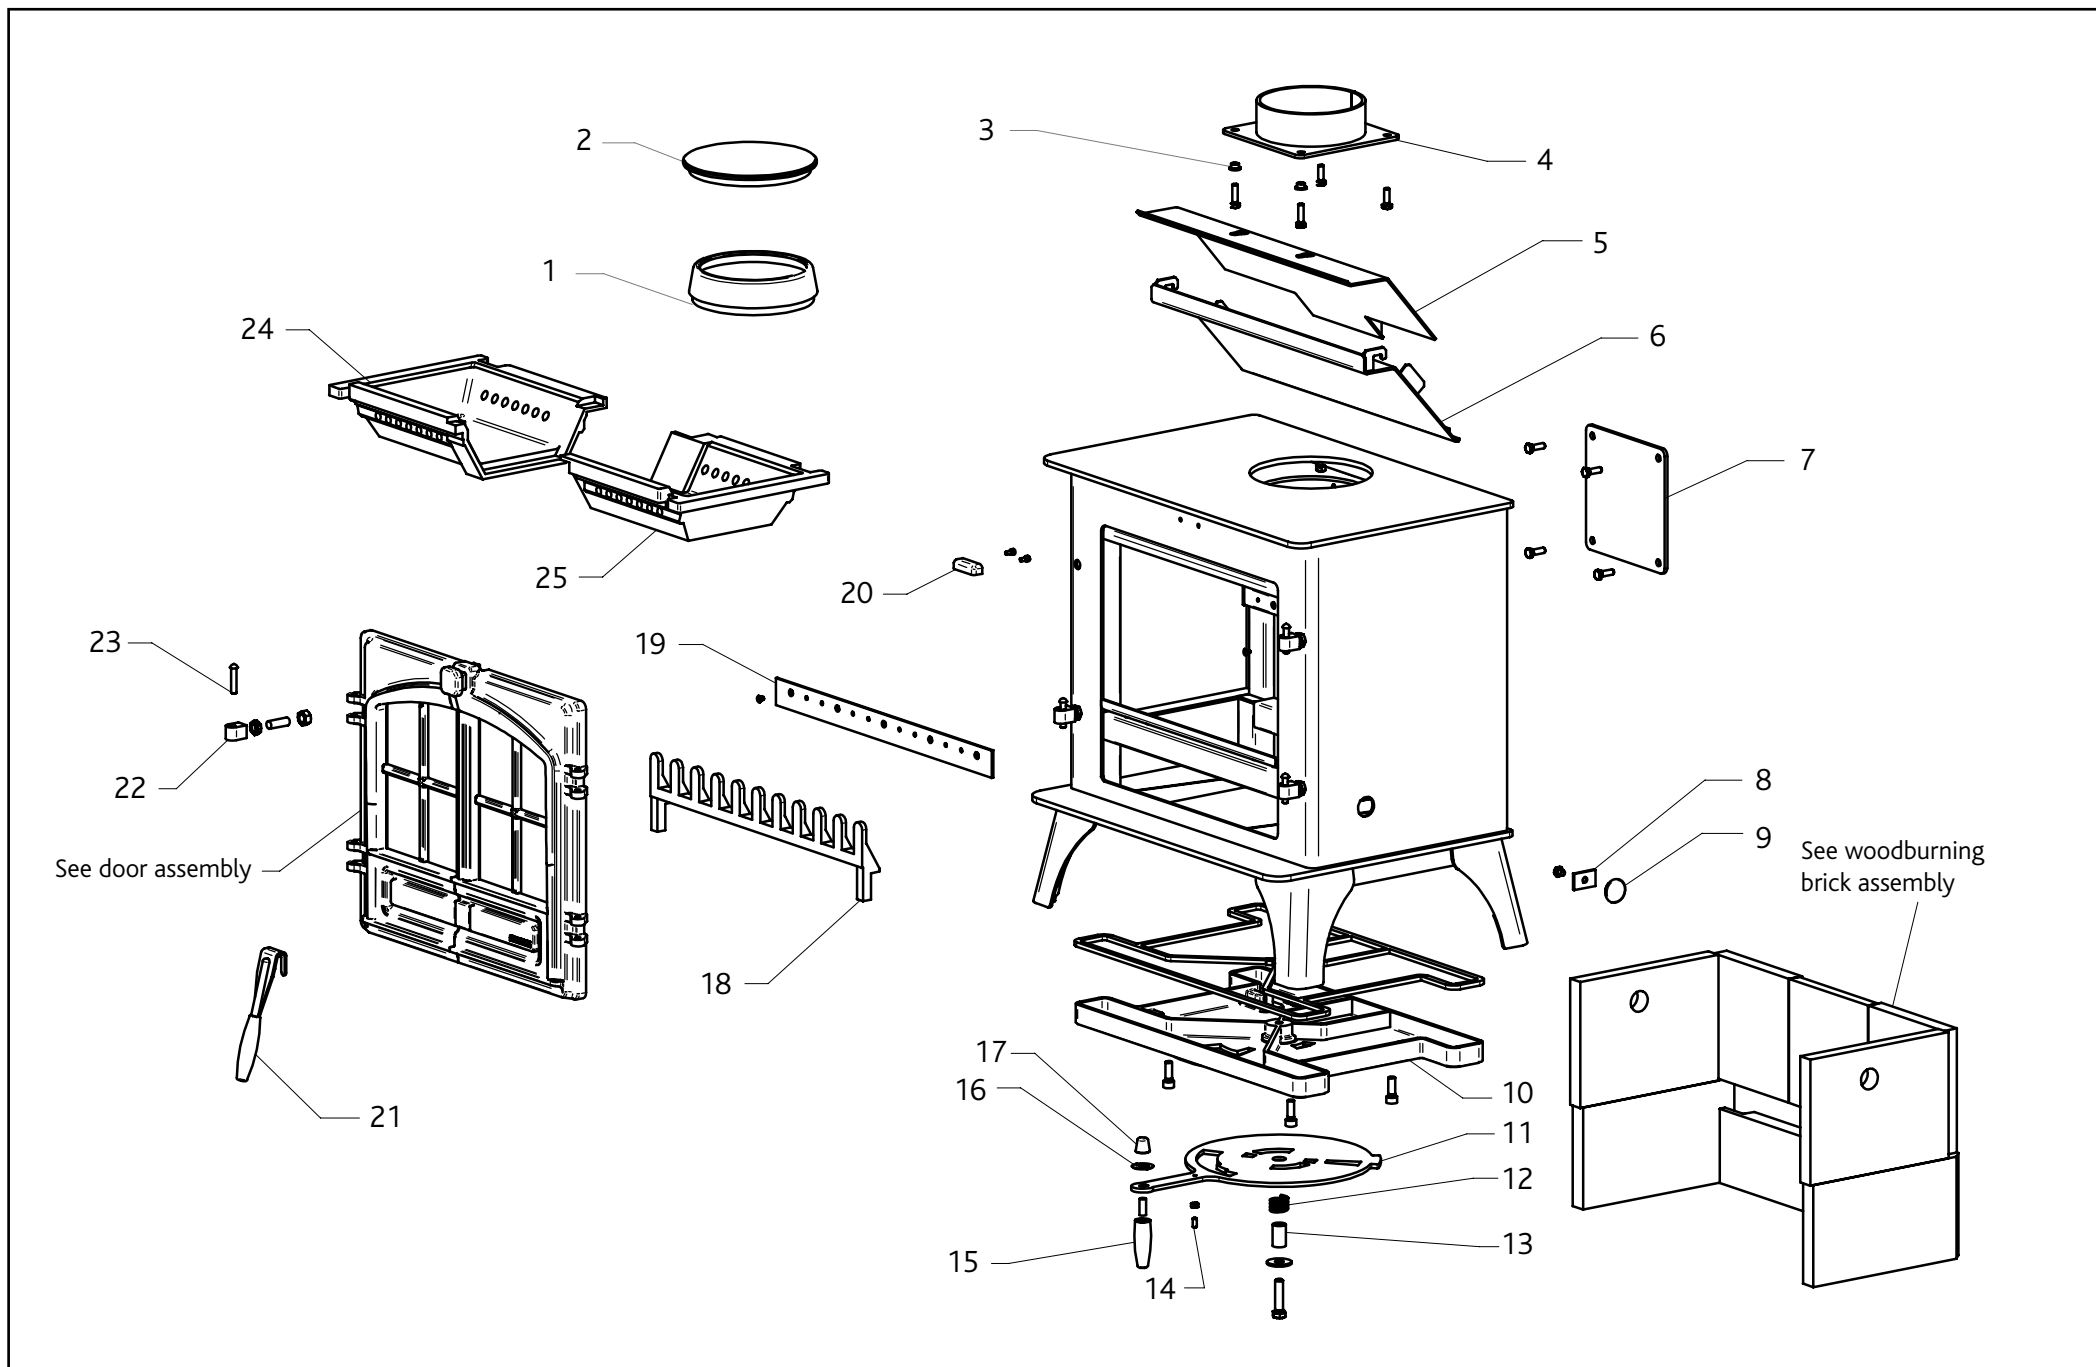

Ref. No.	Product Code	Description	Retail inc VAT £	Retail Ex VAT £
1	RVPX-CA7197	6" Flue Collar	25.00	21.74
2	RVPX-CA7261	6" Flue Blank	20.00	17.39
3	RVPX-ME501700	Baffle Spacer	12.00	10.43
4	RVPX-MEC8115	6" Flue Exit	155.00	134.78
5	RVPX-MEC8116	Upper Baffle	160.00	139.13
6	RVPX-MEC8119	Lower Baffle	360.00	313.04
7	RVPX-MEC8129	Rear Flue Blank	125.00	108.70
8	RVPX-ME501594	Clamp	15.00	13.04
9	RVPX-CA7392	Riddling Hole Plug	7.50	6.52
10	RVPX-CA7426	Air Chamber	120.00	104.35
11	RVPX-CA7465	Woodburning Control Arm	35.00	30.43
12	RVPX-ME501618	Air Chamber Spring	7.50	6.52
13	RVPX-ME501173	Pivot Tube	30.00	26.09
14	RVPX-ME7794	Ball Spring Plunger	25.00	21.74
15	RVPX-CA7453	Lower Control Handle	8.00	6.96
16	RVPX-ME501609	Woodburning Tag	25.00	21.74
17	RVPX-CA7454	Top Control Handle	7.50	6.52
18	RVPX-CA7422	Log Guard	40.00	34.78
19	RVPX-ME500971	Rear Fascia	135.00	117.39
20	RVPX-CA7263	Door Catch	7.50	6.52
21	RVPX-MEC7856	Removable Handle	165.00	143.48
22	RVPX-ME500944	Hinge Block	25.00	21.74
23	RVPX-PIN	Hinge Pin 8x40	2.00	1.74
24	RVPX-CA7391	Left Hand Wood Grate	125.00	108.70
25	RVPX-CA7390	Right Hand Wood Grate	125.00	108.70