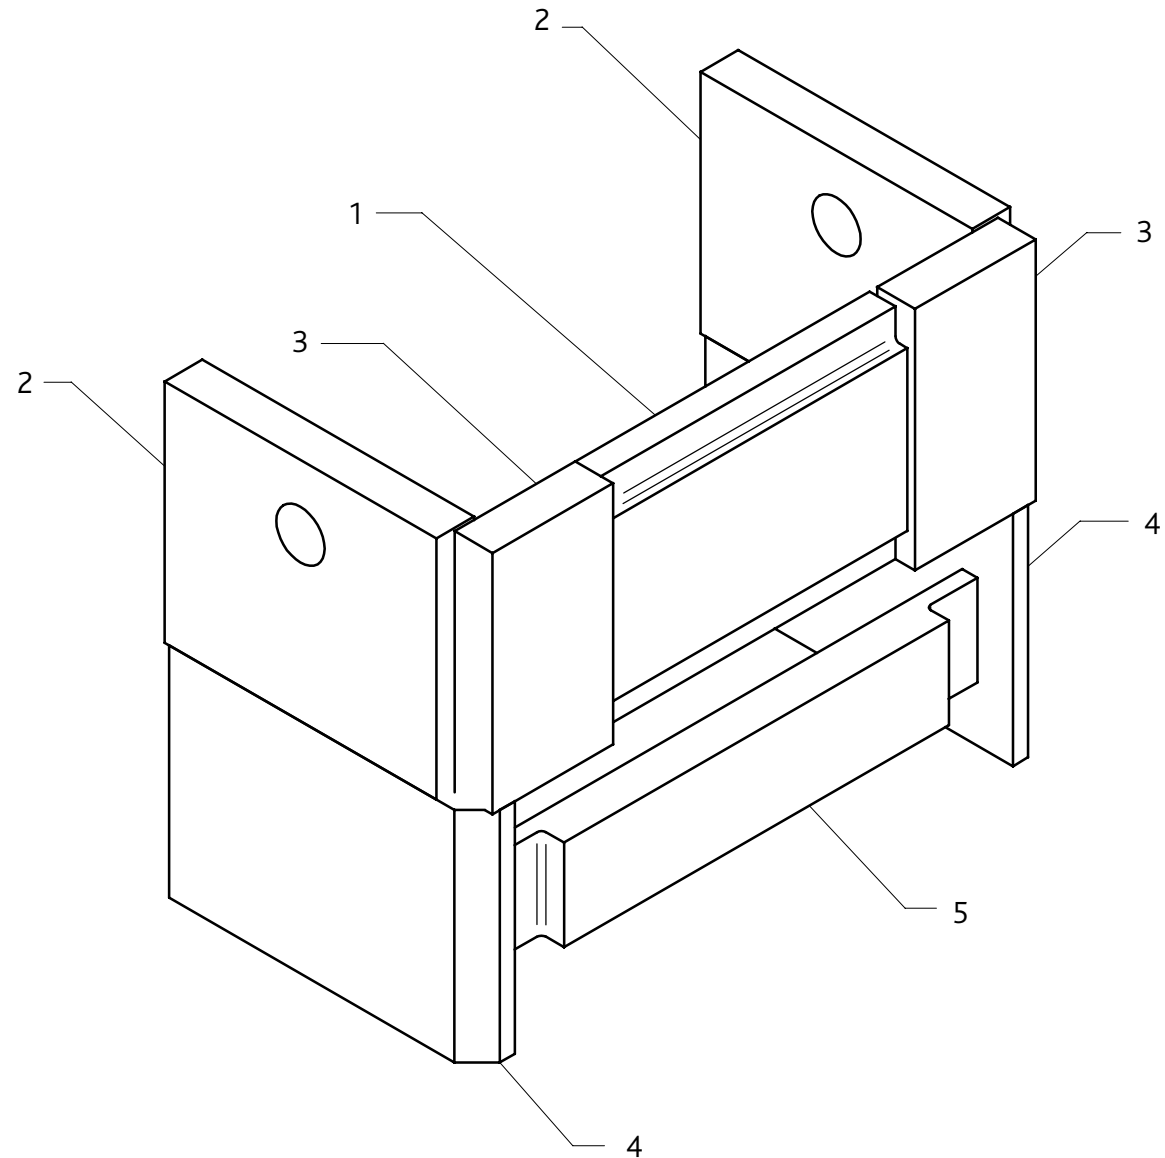

RIVA PLUS SMALL MULTI-FUEL BRICK ASSEMBLY

STOVAX

Ref. No.	Product Code	Description	Retail inc VAT £	Retail Ex VAT £
1	RVPX-CE7396	Upper Rear Centre Brick	25.00	21.74
2	RVPX-CE7206	Upper Side Brick L+R	25.00	21.74
3	RVPX-CE7397	Upper Rear Brick L+R	20.00	17.39
4	RVPX-CE7213	Lower Side Brick L+R	25.00	21.74
5	RVPX-CE7262	Lower Rear Brick	25.00	21.74