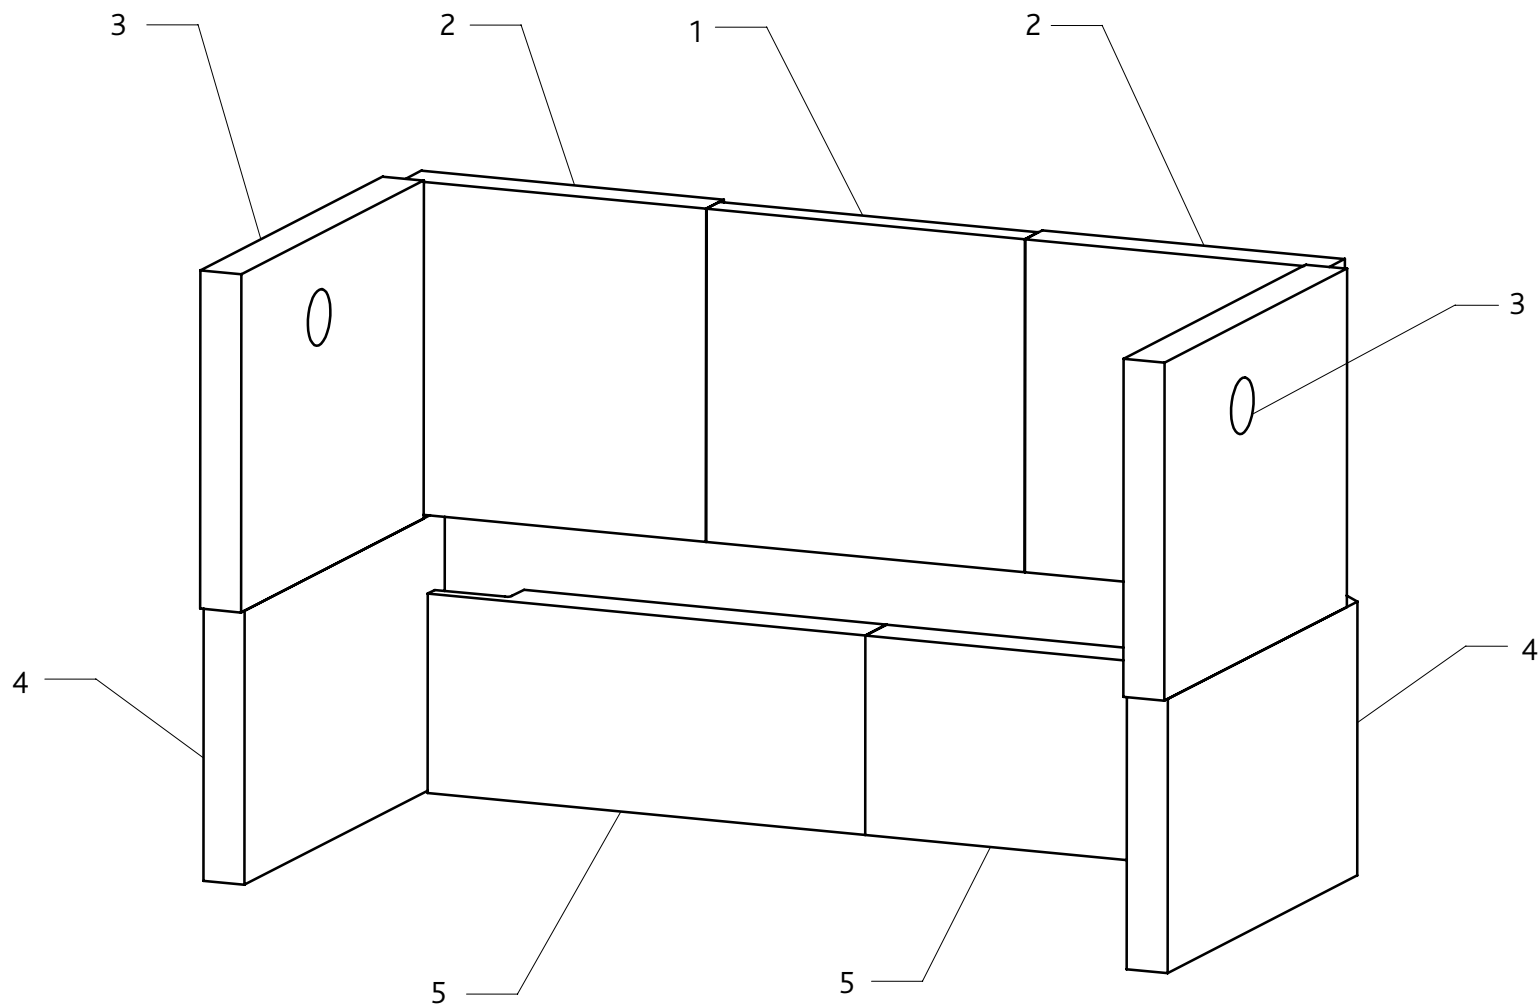

Ref. No.	Product Code	Description	Retail inc VAT £	Retail Ex VAT £
1	RVPX-CE7399	Upper Centre Rear Brick	25.00	21.74
2	RVPX-CE7398	Upper Rear Brick L+R	25.00	21.74
3	RVPX-CE7204	Upper Side Brick L+R	25.00	21.74
4	RVPX-CE7168	Lower Side Brick L+R	25.00	21.74
5	RVPX-CE7169	Lower Rear Brick L+R	25.00	21.74