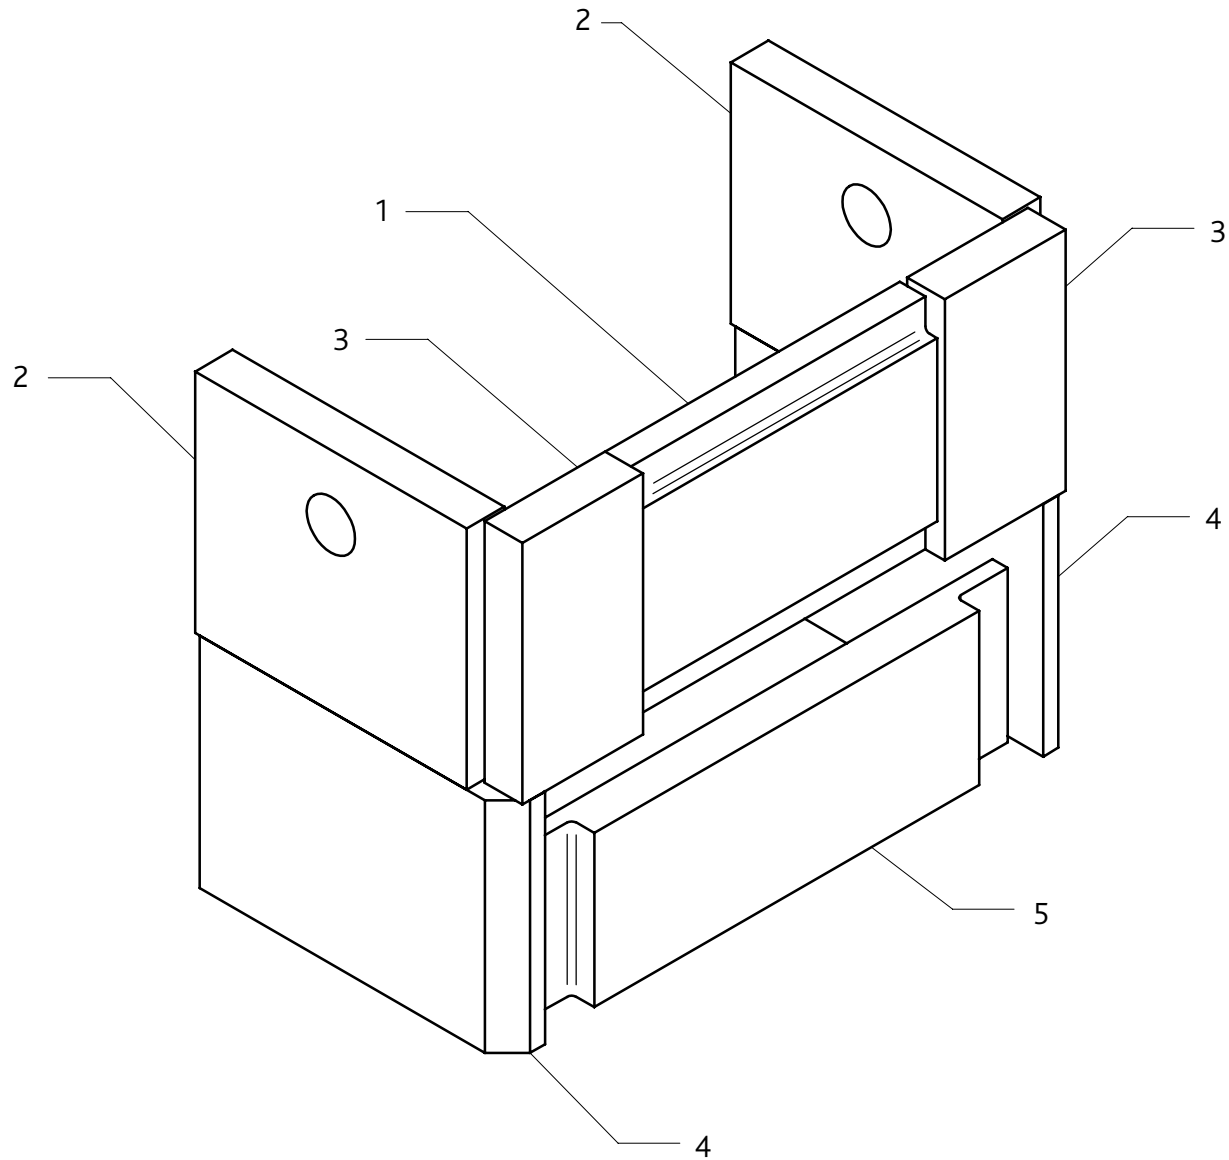

Ref. No.	Product Code	Description	Retail inc VAT £	Retail Ex VAT £
1	RVPX-CE7396	Upper Rear Centre Brick	25.00	21.74
2	RVPX-CE7206	Upper Side Brick L+R	25.00	21.74
3	RVPX-CE7397	Upper Rear Brick L+R	20.00	17.39
4	RVPX-CE7213	Lower Side Brick L+R	25.00	21.74
5	RVPX-CE7210	Lower Rear Brick	25.00	21.74