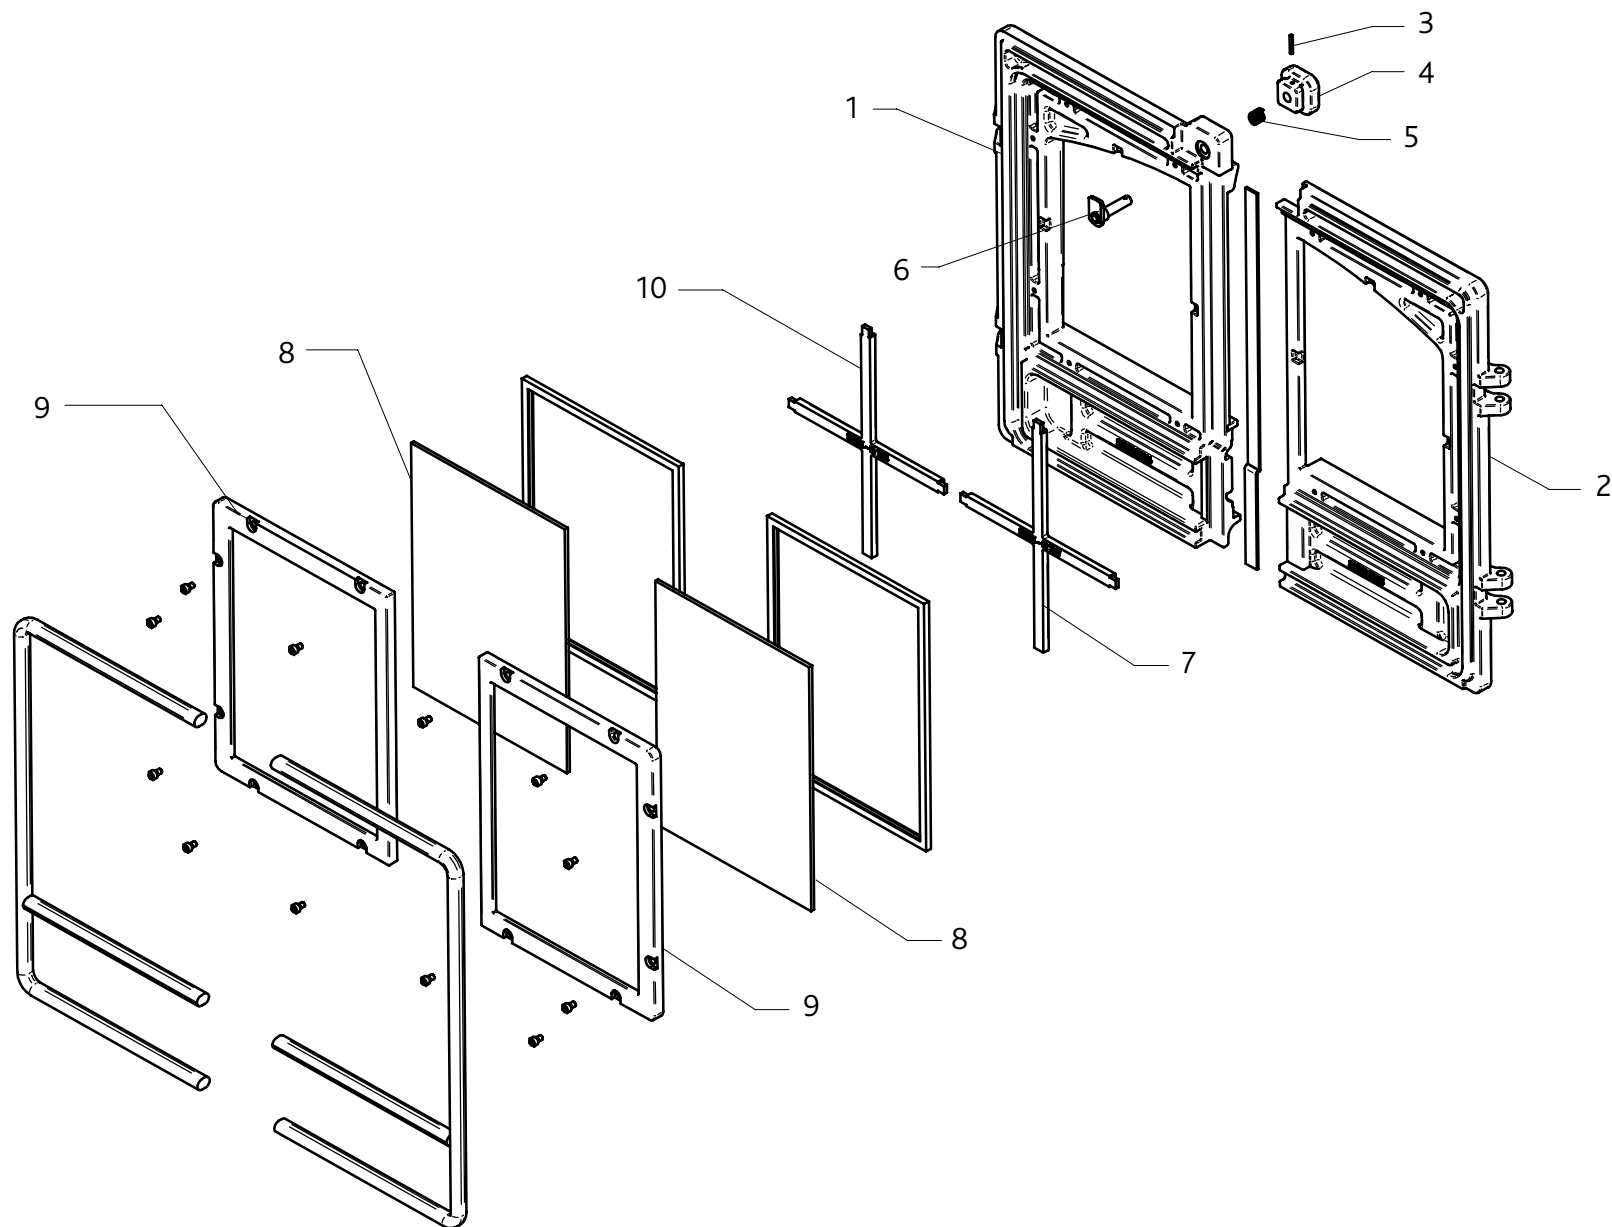

RIVA PLUS LARGE 2-DOOR ASSEMBLY

STOVAX

Ref. No.	Product Code	Description	Retail inc VAT £	Retail Ex VAT £
1	RVPX-CA7345	LH Door Casting	120.00	104.35
2	RVPX-CA7344	RH Door Casting	120.00	104.35
3	YM-F00004	Spiral Pin 3 x 18mm	1.00	0.85
4	RVPX-CA7245	Door Knob	6.50	5.65
5	FA9017	Door Spring	2.00	1.70
6	RVPX-MEC7752	Door Spindle	12.00	10.43
7	RVPX-CA7387	LH Door Cross	7.50	6.52
8†	GL0265†	Stove Glass 206x275mm†	†	†
9	RVPX-CA7349	Glass Clamp	20.00	17.39
10	RVPX-CA7388	RH Door Cross	7.50	6.52

† See Accessories price list