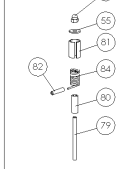

2110 USA

Konvektionsovn

2100 DIN

2140 N

2140 EN

Model:	Reservedeklægnig med luftindtag i bundplade	Partnr:	
Vægt:	137.02 kg	Partnr:	A1
Dimension:		Indholdsvidde:	1:5
Typelognummer:	Reserveudrustning	Version:	
Reservepart:	Reserveudrustning	Opplag:	Side 1 af 1

2100-301 f

morse.com