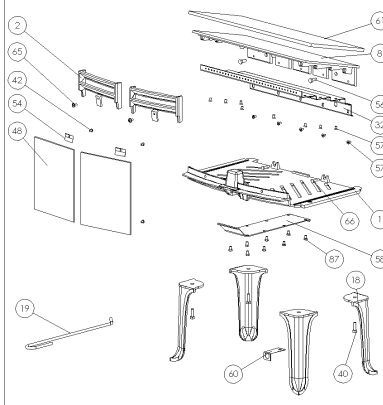

2110 USA

Konvektionsovn

2100 DIN

2140 N

2140 EN

Model:	Reservedeklægnig med luftindtag i bundplade	Partnr:	
Vægt:	137.02 kg	Partnr:	A1
Dimension:		Indholdsvidde:	1:5
Typelognummer:	Reserveudrustning	Version:	
Reservepart:	Reserveudrustning	Opplag:	Side 1 af 1

2100-301 f

morse.com