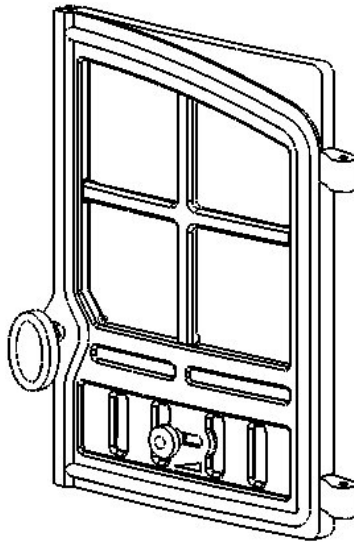

INGLENOOK SPARES

Only Hunter Stoves authorised spares should be used with this appliance

RIGHT HAND DOOR

Door Glass
(HHR08/082)

Glass Gasket
(HHR08/081)

Door Knob (HCR06/059)
M8 Full Nut (FNFM08)
Catch Shaft (HHR08/111)
Circlip (FLRX07)
M8 Full Nut (FNFM08)
Catch (HMSS04/037)

Right Hand Door
(HHR08/084)

Glass Clip (HHR08/046)
Glass Clip Screw (FSJM05008SS)

Door Slider (HHR08/119)
Slider Knob (HHR08/045)

LEFT HAND DOOR

Left Hand Door
(HHR08/079)

Door Glass
(HHR08/082)

Glass Gasket
(HHR08/081)

Glass Clip (HHR08/046)
Glass Clip Screw (FSJM05008SS)

Door Slider (HHR08/119)
Slider Knob (HHR08/045)

STOVE BODY ASSEMBLY – PART SECTION – MULTIFUEL