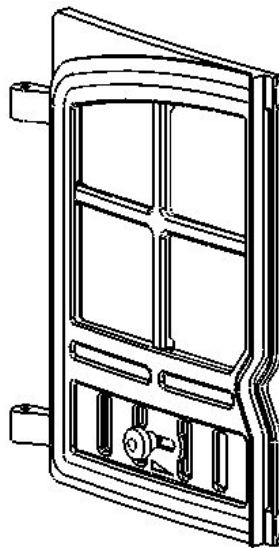

INGLENOOK SPARES

Only Hunter Stoves authorised spares should be used with this appliance

RIGHT HAND DOOR

Door Glass
(HHR08/082)

Glass Gasket
(HHR08/081)

Door Knob (HCR06/059)
M8 Full Nut (FNFM08)
Catch Shaft (HHR08/111)
Circlip (FLRX07)
M8 Full Nut (FNFM08)
Catch (HMSS04/037)

Right Hand Door
(HHR08/084)

Glass Clip (HHR08/046)
Glass Clip Screw (FSJM05008SS)

Door Slider (HHR08/119)
Slider Knob (HHR08/045)

LEFT HAND DOOR

Left Hand Door
(HHR08/079)

Door Glass
(HHR08/082)

Glass Gasket
(HHR08/081)

Glass Clip (HHR08/046)
Glass Clip Screw (FSJM05008SS)

Door Slider (HHR08/119)
Slider Knob (HHR08/045)

STOVE BODY ASSEMBLY – PART SECTION – MULTIFUEL