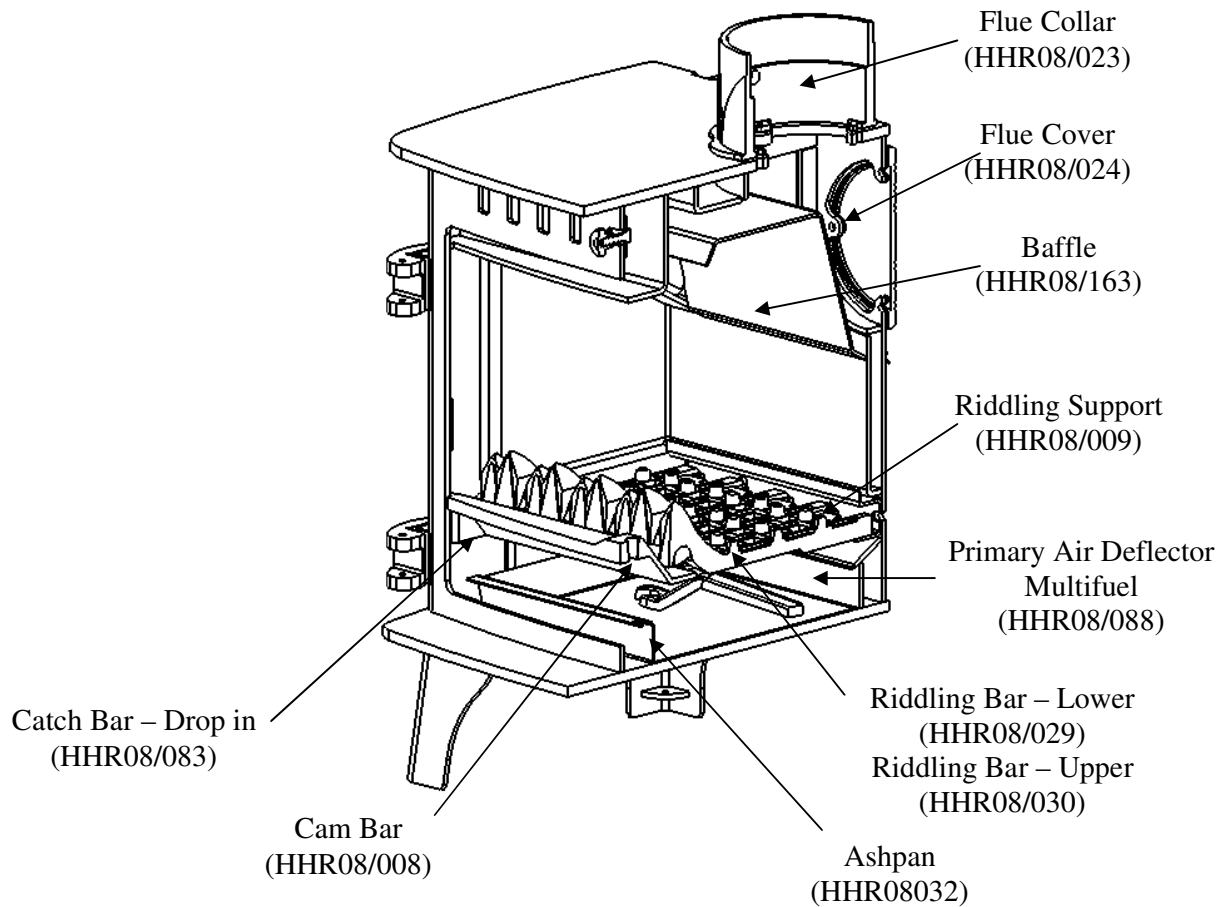

STOVE SPARES

Only Hunter Stoves authorised spares should be used with this appliance

RIGHT HAND DOOR

Right Hand Door
(HHR08/084)

Door Glass
(HHR08/082)

Glass Gasket
(HHR08/081)

Door Knob (HCR06/059)
M8 Full Nut (FNFM08)
Catch Shaft (HHR08/111)
Circlip (FLRX07)
M8 Full Nut (FNFM08)
Catch (HMSS04/037)

Glass Clip (HHR08/046)
Glass Clip Screw (FSJM05008SS)

Door Slider (HHR08/119)
Slider Knob (HHR08/045)

LEFT HAND DOOR

Left Hand Door
(HHR08/079)

Door Glass
(HHR08/082)

Glass Gasket
(HHR08/081)

Glass Clip (HHR08/046)
Glass Clip Screw (FSJM05008SS)

Door Slider (HHR08/119)
Slider Knob (HHR08/045)

STOVE BODY ASSEMBLY - PART SECTION - MULTIFUEL

STOVE BODY ASSEMBLY - PART SECTION - WOOD