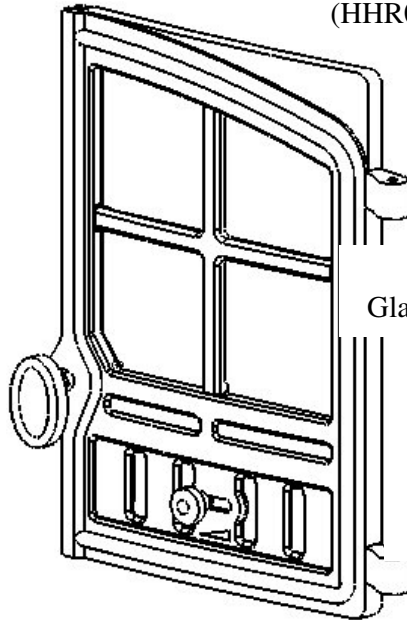

STOVE SPARES

Only Hunter Stoves authorised spares should be used with this appliance

RIGHT HAND DOOR

Right Hand Door
(HHR08/084)

Door Glass
(HHR08/082)

Glass Gasket
(HHR08/081)

Door Knob (HCR06/059)
M8 Full Nut (FNFM08)
Catch Shaft (HHR08/111)
Circlip (FLRX07)
M8 Full Nut (FNFM08)
Catch (HMSS04/037)

Glass Clip (HHR08/046)
Glass Clip Screw (FSJM05008SS)

Door Slider (HHR08/119)
Slider Knob (HHR08/045)

LEFT HAND DOOR

Left Hand Door
(HHR08/079)

Door Glass
(HHR08/082)

Glass Gasket
(HHR08/081)

Glass Clip (HHR08/046)
Glass Clip Screw (FSJM05008SS)

Door Slider (HHR08/119)
Slider Knob (HHR08/045)

STOVE BODY ASSEMBLY - PART SECTION - MULTIFUEL

STOVE BODY ASSEMBLY - PART SECTION - WOOD