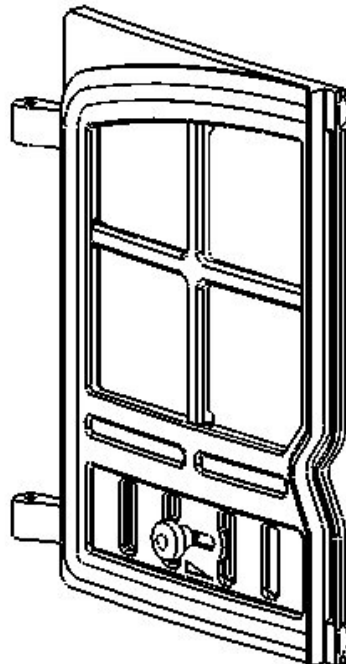

STOVE SPARES

Only Hunter Stoves authorised spares should be used with this appliance

RIGHT HAND DOOR

Right Hand Door
(HHR08/084)

Door Glass
(HHR08/082)

Glass Gasket
(HHR08/081)

Door Knob (HCR06/059)
M8 Full Nut (FNFM08)
Catch Shaft (HHR08/111)
Circlip (FLRX07)
M8 Full Nut (FNFM08)
Catch (HMSS04/037)

Glass Clip (HHR08/046)
Glass Clip Screw (FSJM05008SS)

Door Slider (HHR08/119)
Slider Knob (HHR08/045)

LEFT HAND DOOR

Left Hand Door
(HHR08/079)

Door Glass
(HHR08/082)

Glass Gasket
(HHR08/081)

Glass Clip (HHR08/046)
Glass Clip Screw (FSJM05008SS)