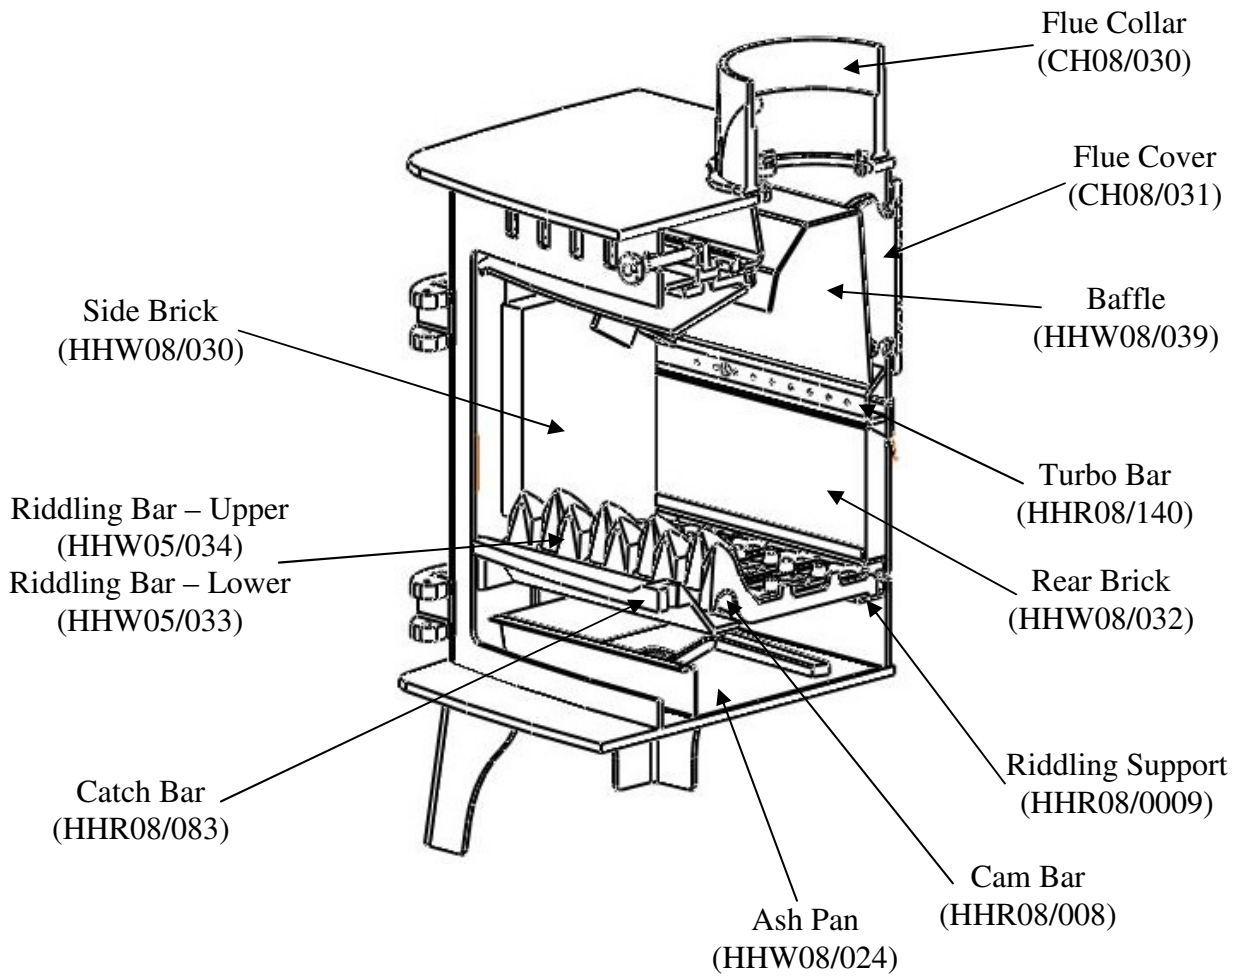

Glass Clip
(HHR08/046)

Glass Clip Screw
(FSJM05008SS)

Door Slider (HHR08/119)
Slider Knob (HHR08/045)

LEFT HAND DOOR

Left Hand Door
(HHR08/079)

Door Glass
(HHR08/082)

Glass Gasket
(HHR08/081)

Door Slider (HHR08/022)
Slider Knob (HHR08/045)

Glass Clip
(HHR08/046)

Glass Clip Screw
(FSJM05008SS)

Door Slider (HHR08/119)
Slider Knob (HHR08/045)

BODY ASSEMBLY – PART SECTION - MULTIFUEL

BODY ASSEMBLY – PART SECTION – WOOD