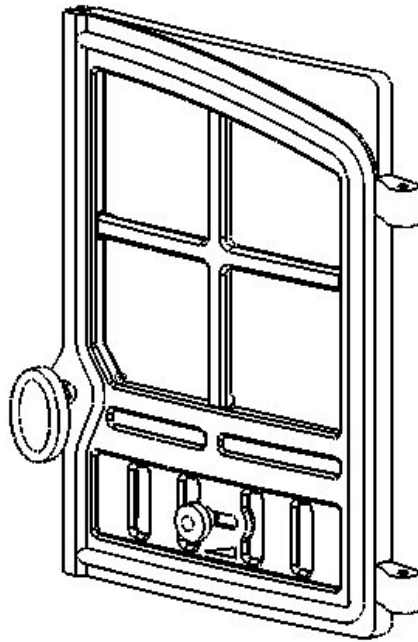

Door Cover
(HHR08/073)

Door Glass
(HHR08/074)

Glass Gasket
(HHR08/075)

Glass Clips
(HHR08/046)

Glass Clip Screw
(FSJM05008SS)

Slider (not shown)
(CH08/003)

Slider Screw
(FSHM08050)

Slider Knob
(HHR08/045)

RIGHT HAND DOOR

Door Glass
(HHR08/082)

Glass Gasket
(HHR08/081)

Door Knob (HCR06/059)
M8 Full Nut (FNFN08)
Catch Shaft (HHR08/111)
Circlip (FLRX07)
M8 Full Nut (FNFN08)
Catch (HMSS04/037)

Right Hand Door
(HHR08/084)