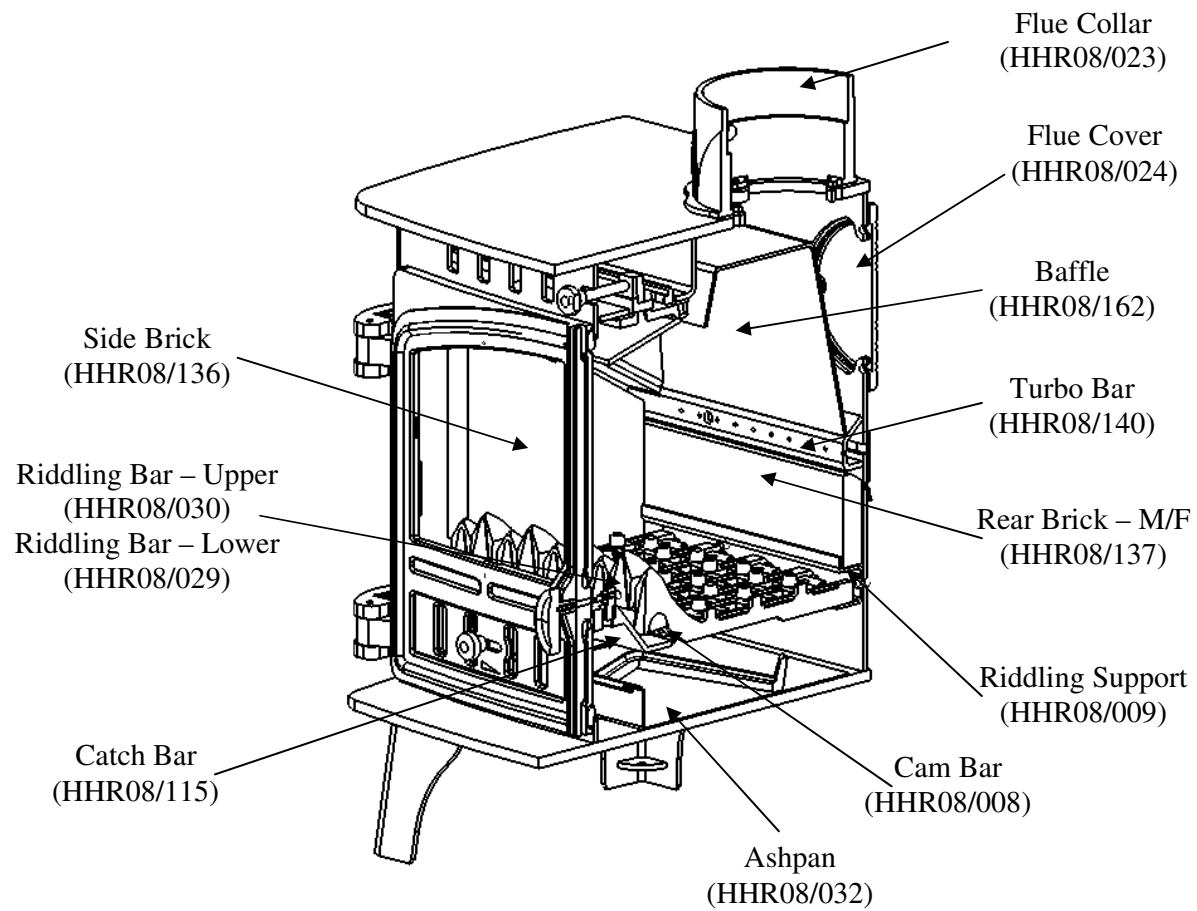

STOVE SPARES

RIGHT HAND DOOR

Right Hand Door
(HHR08/084)

Door Glass
(HHR08/082)

Glass Gasket
(HHR08/081)

Door Knob (HCR06/059)
M8 Full Nut (FNFN08)
Catch Shaft (HHR08/111)
Circlip (FLRX07)
M8 Full Nut (FNFN08)
Catch (HMSS04/037)

Glass Clip
(HHR08/046)

Glass Clip Screw
(FSJM05008SS)

Door Slider (HHR08/119)
Slider Knob (HHR08/045)

LEFT HAND DOOR

Left Hand Door
(HHR08/079)

Door Glass
(HHR08/082)

Glass Gasket
(HHR08/081)

Glass Clip
(HHR08/046)

Glass Clip Screw
(FSJM05008SS)

Door Slider (HHR08/119)
Slider Knob (HHR08/045)

BODY ASSEMBLY - PART SECTION - MULTIFUEL

BODY ASSEMBLY - PART SECTION - WOOD