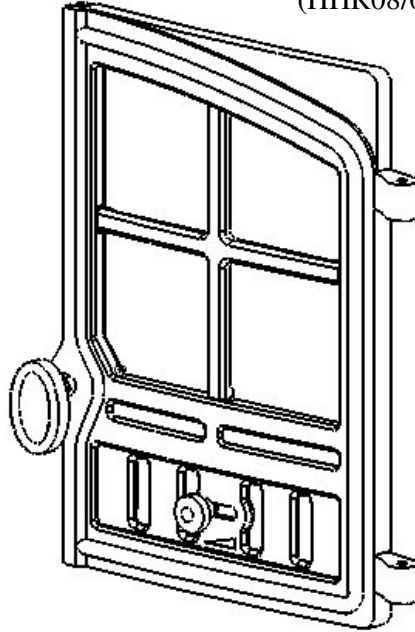

STOVE SPARES

RIGHT HAND DOOR

Right Hand Door
(HHR08/084)

Door Glass
(HHR08/082)

Glass Gasket
(HHR08/081)

Door Knob (HCR06/059)
M8 Full Nut (FNFN08)
Catch Shaft (HHR08/111)
Circlip (FLRX07)
M8 Full Nut (FNFN08)
Catch (HMSS04/037)

Glass Clip
(HHR08/046)

Glass Clip Screw
(FSJM05008SS)

Door Slider (HHR08/119)
Slider Knob (HHR08/045)

LEFT HAND DOOR

Left Hand Door
(HHR08/079)

Door Glass
(HHR08/082)

Glass Gasket
(HHR08/081)

Glass Clip
(HHR08/046)

Glass Clip Screw
(FSJM05008SS)

Door Slider (HHR08/119)
Slider Knob (HHR08/045)

BODY ASSEMBLY - PART SECTION - MULTIFUEL

BODY ASSEMBLY - PART SECTION - WOOD