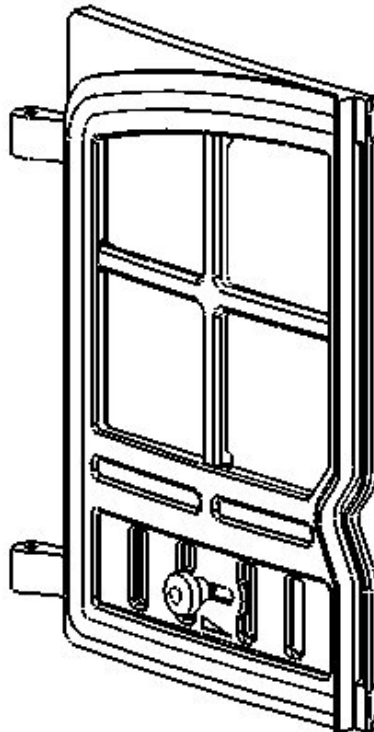

STOVE SPARES

RIGHT HAND DOOR

Right Hand Door
(HHR08/084)

Door Glass
(HHR08/082)

Glass Gasket
(HHR08/081)

Door Knob (HCR06/059)
M8 Full Nut (FNFN08)
Catch Shaft (HHR08/111)
Circlip (FLRX07)
M8 Full Nut (FNFN08)
Catch (HMSS04/037)

Glass Clip
(HHR08/046)

Glass Clip Screw
(FSJM05008SS)

Door Slider (HHR08/119)
Slider Knob (HHR08/045)

LEFT HAND DOOR

Left Hand Door
(HHR08/079)

Door Glass
(HHR08/082)

Glass Gasket
(HHR08/081)

Glass Clip
(HHR08/046)

Glass Clip Screw
(FSJM05008SS)

Door Slider (HHR08/119)
Slider Knob (HHR08/045)

BODY ASSEMBLY - PART SECTION - MULTIFUEL

BODY ASSEMBLY - PART SECTION - WOOD