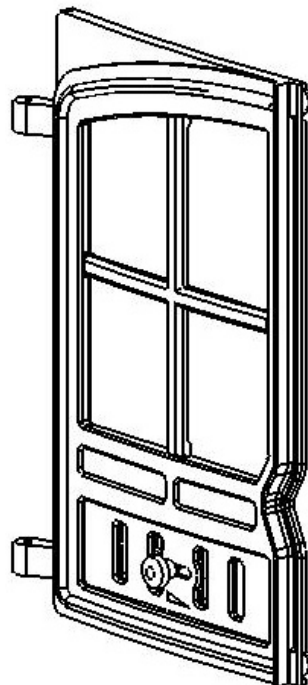

### RIGHT HAND DOOR

Right Hand Door  
(HHR16/002)

Door Glass  
(HHR16/005)

Glass Gasket  
(HHR16/006)

Door Knob (HCR06/059)  
M8 Full Nut (FNFM08)  
Catch Shaft (HHR08/111)  
Circlip (FLRX07)  
M8 Full Nut (FNFM08)  
Catch (HMSS04/037)

Glass Clip (HHR08/046)  
Glass Clip Screw (FSJM05008SS)

Door Slider (HHR08/119)  
Slider Knob (HHR08/045)

### LEFT HAND DOOR

Left Hand Door  
(HHR16/001)

Door Glass  
(HHR16/005)

Glass Gasket  
(HHR16/006)

Glass Clip (HHR08/046)  
Glass Clip Screw (FSJM05008SS)

Door Slider (HHR08/119)  
Slider Knob (HHR08/045)