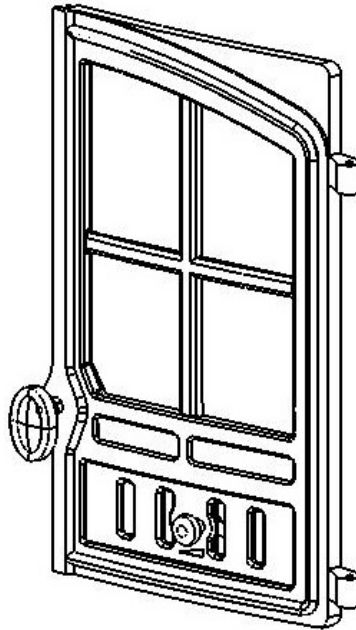

### RIGHT HAND DOOR

Right Hand Door  
(HHR16/002)

Door Glass  
(HHR16/005)

Glass Gasket  
(HHR16/006)

Door Knob (HCR06/059)  
M8 Full Nut (FNFM08)  
Catch Shaft (HHR08/111)  
Circlip (FLRX07)  
M8 Full Nut (FNFM08)  
Catch (HMSS04/037)