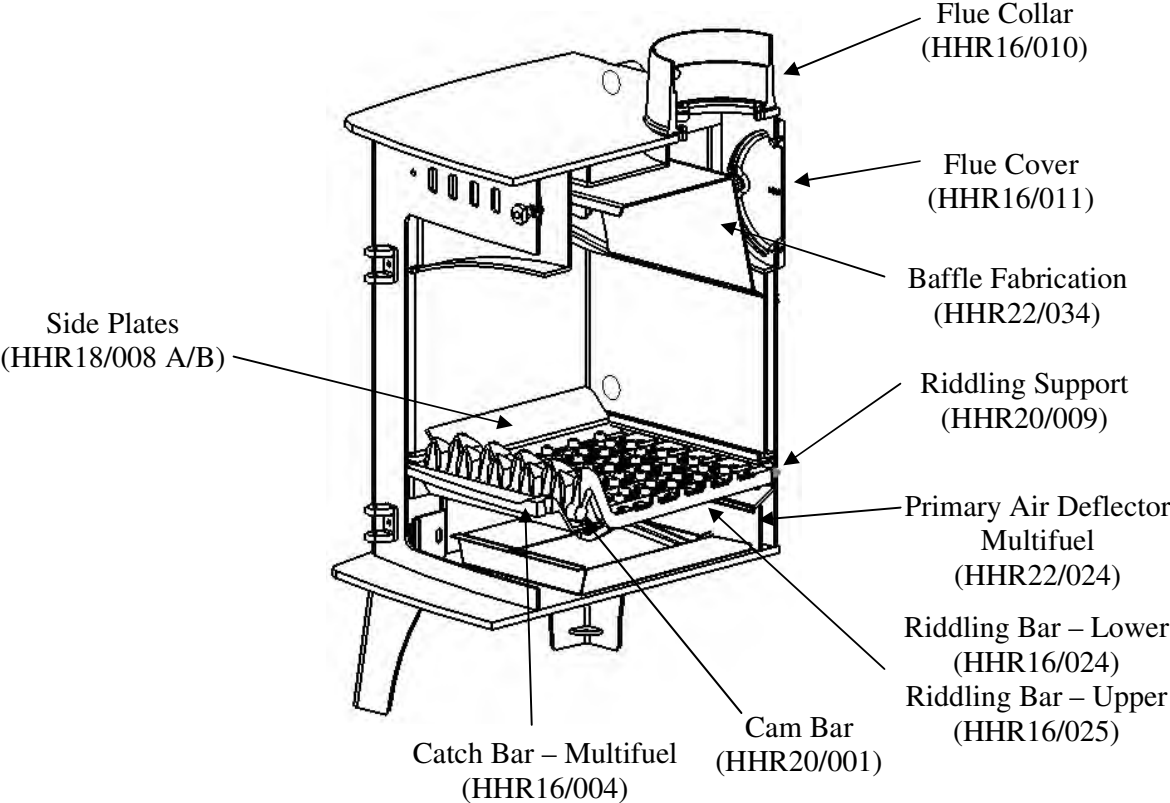

### LEFT HAND DOOR

Left Hand Door  
(HHR16/001)

Door Glass  
(HHR16/005)

Glass Gasket  
(HHR16/006)

Glass Clip (HHR08/046)  
Glass Clip Screw (FSJM05008SS)

Door Slider (HHR08/119)  
Slider Knob (HHR08/045)

**STOVE BODY ASSEMBLY - PART SECTION - MULTIFUEL**

**STOVE BODY ASSEMBLY - PART SECTION - WOOD**