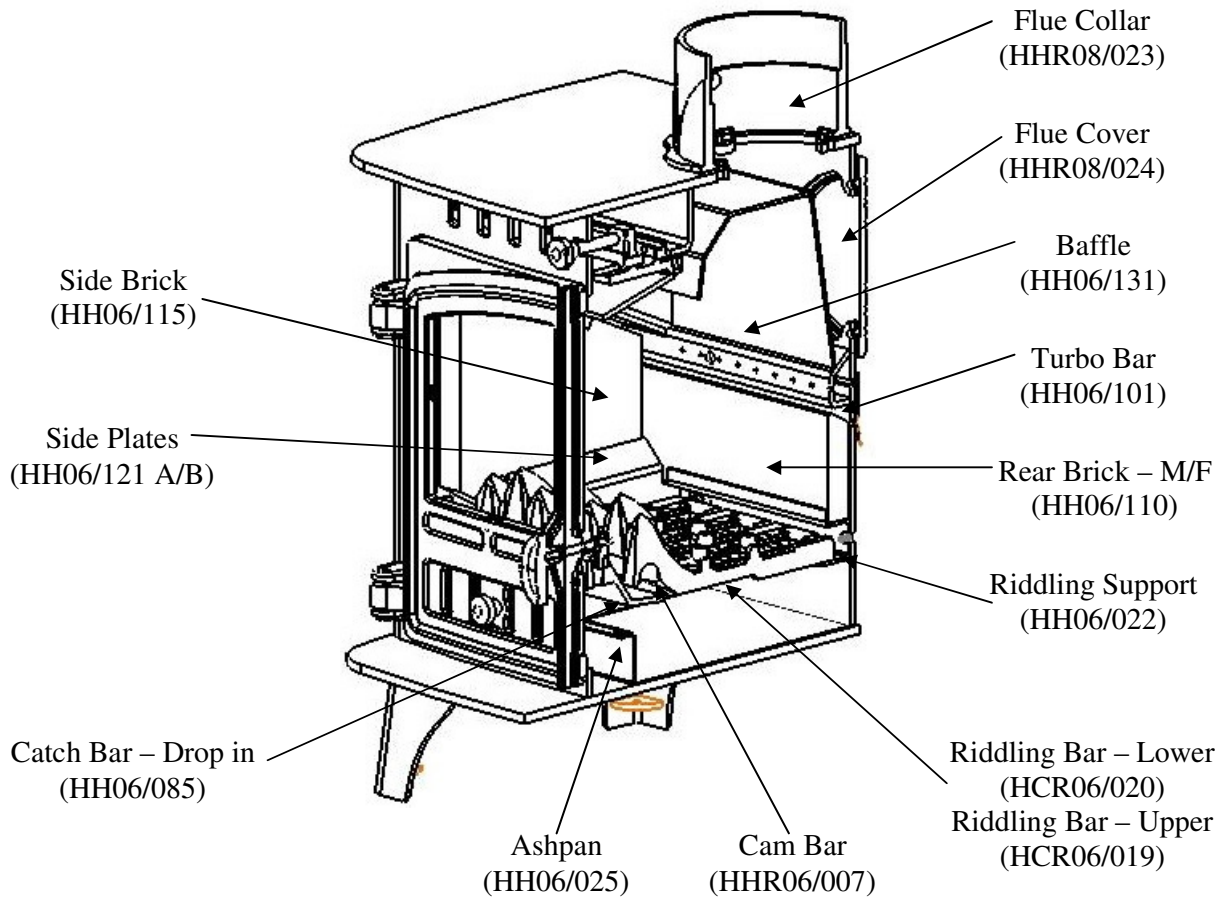

### LEFT HAND DOOR

Left Hand Door  
(HHR06/080)

Door Glass (HH06/083)  
Glass Gasket (HH06/084)

Door Slider (HHR06/098)  
Slider Knob (HHR08/045)

Glass Clip (HHR08/046)  
Glass Clip Screw (M58CHS/SS)

**STOVE BODY ASSEMBLY - PART SECTION - MULTIFUEL**

**STOVE BODY ASSEMBLY - PART SECTION - WOOD**