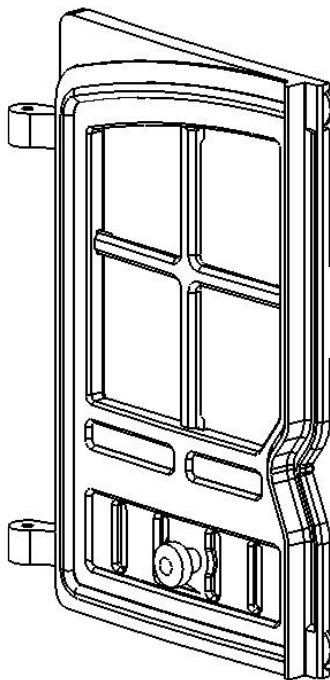

### RIGHT HAND DOOR

Right Hand Door  
(HHR06/081)

Door Glass (HH06/083)  
Glass Gasket (HH06/084)

Door Knob (HCR06/059)  
M8 Full Nut (FNFN08)  
Catch Shaft (HHR08/111)  
Circlip (FLRX07)  
M8 Full Nut (FNFN08)  
Catch (HMSS04/037)

Glass Clip (HHR08/046)  
Glass Clip Screw (FSJM05008SS)

Door Slider (HHR06/098)  
Slider Knob (HHR08/045)

### LEFT HAND DOOR

Left Hand Door  
(HHR06/080)

Door Glass (HH06/083)  
Glass Gasket (HH06/084)

Door Slider (HHR06/098)  
Slider Knob (HHR08/045)

Glass Clip (HHR08/046)  
Glass Clip Screw (M58CHS/SS)

**STOVE BODY ASSEMBLY - PART SECTION - MULTIFUEL**

**STOVE BODY ASSEMBLY - PART SECTION - WOOD**