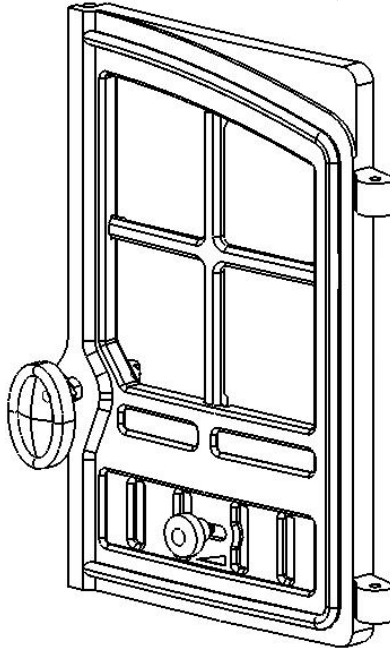

### RIGHT HAND DOOR

Right Hand Door  
(HHR06/081)

Door Glass (HH06/083)  
Glass Gasket (HH06/084)

Door Knob (HCR06/059)  
M8 Full Nut (FNFN08)  
Catch Shaft (HHR08/111)  
Circlip (FLRX07)  
M8 Full Nut (FNFN08)  
Catch (HMSS04/037)

Glass Clip (HHR08/046)  
Glass Clip Screw (FSJM05008SS)

Door Slider (HHR06/098)  
Slider Knob (HHR08/045)

### LEFT HAND DOOR

Left Hand Door  
(HHR06/080)

Door Glass (HH06/083)  
Glass Gasket (HH06/084)

Door Slider (HHR06/098)  
Slider Knob (HHR08/045)

Glass Clip (HHR08/046)  
Glass Clip Screw (M58CHS/SS)

**STOVE BODY ASSEMBLY - PART SECTION - MULTIFUEL**

**STOVE BODY ASSEMBLY - PART SECTION - WOOD**