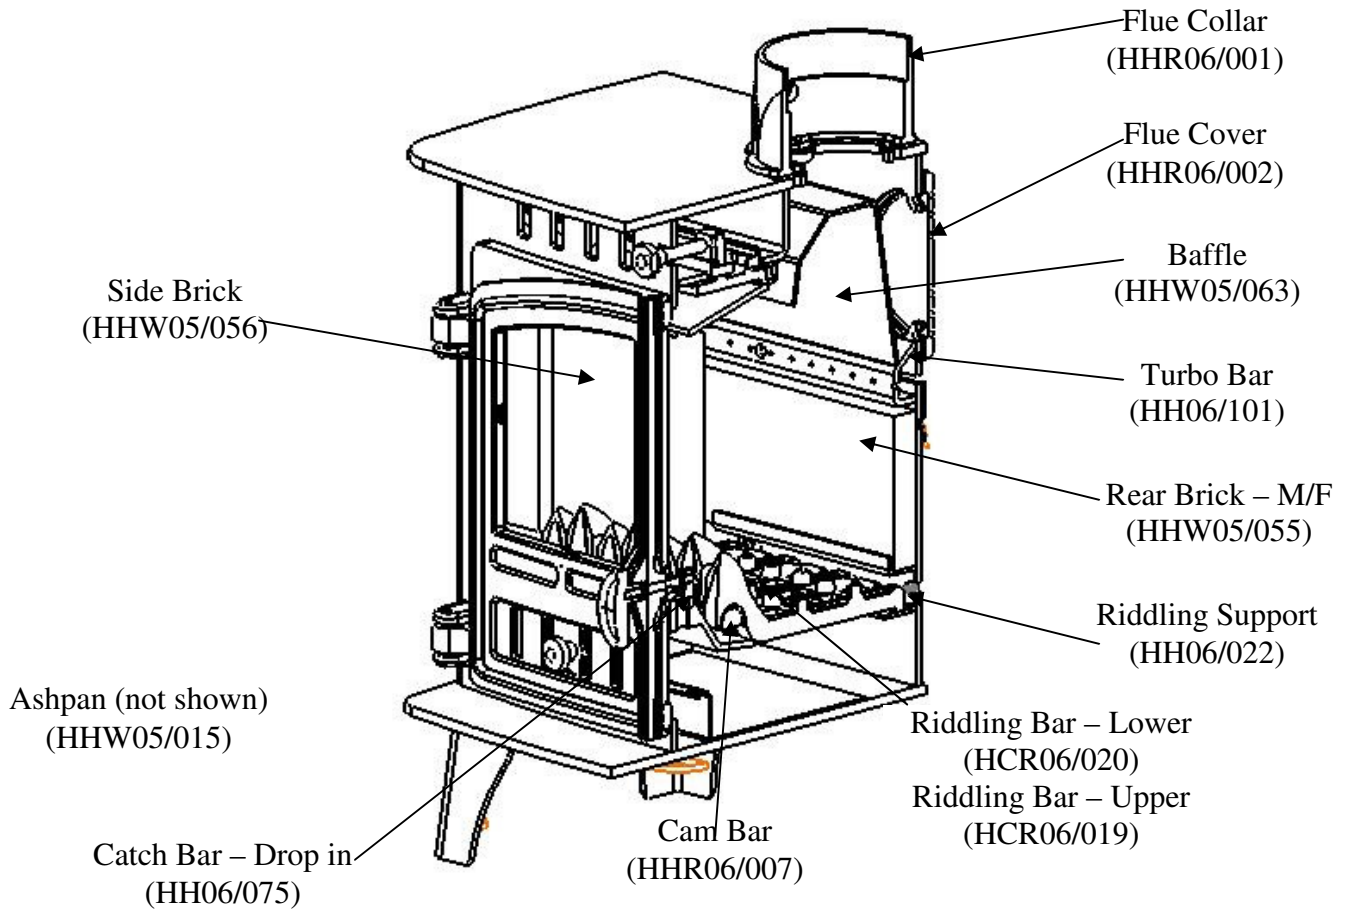

### LEFT HAND DOOR

Left Hand Door  
(HHR06/004)

Door Glass (HH06/060)

Door Slider (HHR06/006)  
Slider Knob (HHR08/045)

Glass Clip (HHR08/046)  
Glass Clip Screw (M58CHS/SS)

**STOVE BODY ASSEMBLY - PART SECTION - MULTIFUEL**

**STOVE BODY ASSEMBLY - PART SECTION - WOOD**