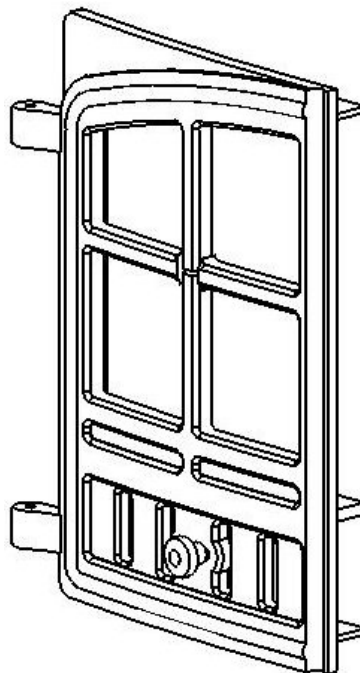

Glass Clip (HHR08/046)
Glass Clip Screw (M58CHS/SS)