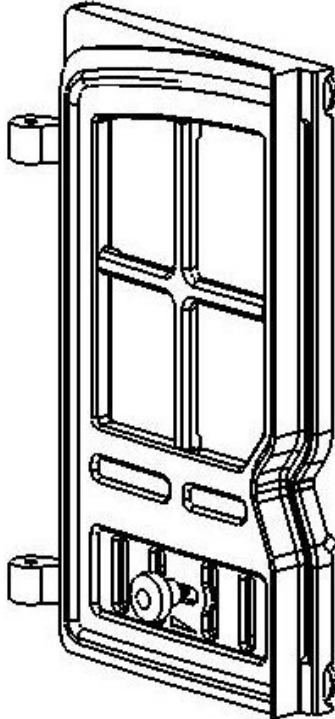

STOVE SPARES

LEFT HAND DOOR

Left Hand Door
(HH04/070)

Cross (Removable)
(HH04/071B)

Door Glass
(HH04/073)

Glass Gasket
(HH04/072)

Glass Clip
(HHR08/046)

Glass Clip Screw
FSJM05008SS

Slider (not shown)
(HH04/091)

Slider Knob
(HHR08/045)

RIGHT HAND DOOR

Right Hand Door
(HH04/069)

Cross (Removable)
(HH04/071A)

Door Knob
(HCR06/059)

Shaft
(HHR08/111)

Circlip
(FLRX07)

Catch
(HMS04/037)

Door Glass
(HH04/030)

Glass Gasket
(HH04/072)

Slider (not shown)
(HH04/091)

Slider Knob
(HHR08/045)

STOVE BODY ASSEMBLY – PART SECTION – MULTIFUEL

STOVE BODY ASSEMBLY – PART SECTION – WOOD