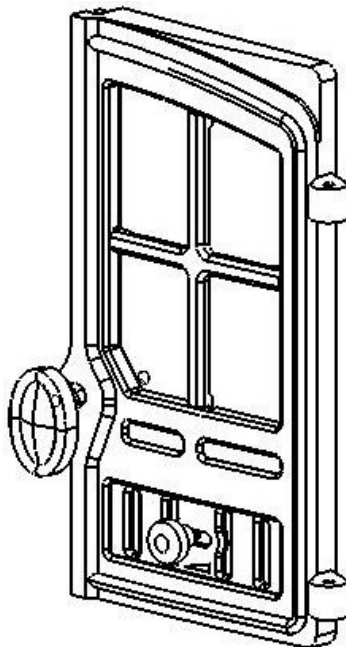

STOVE SPARES

LEFT HAND DOOR

Left Hand Door
(HH04/070)

Cross (Removable)
(HH04/071B)

Door Glass
(HH04/073)

Glass Gasket
(HH04/072)

Glass Clip
(HHR08/046)

Glass Clip Screw
FSJM05008SS

Slider (not shown)
(HH04/091)

Slider Knob
(HHR08/045)

RIGHT HAND DOOR

Right Hand Door
(HH04/069)

Cross (Removable)
(HH04/071A)

Door Knob
(HCR06/059)

Shaft
(HHR08/111)

Circlip
(FLRX07)

Catch
(HMS04/037)

Door Glass
(HH04/030)

Glass Gasket
(HH04/072)

Slider (not shown)
(HH04/091)

Slider Knob
(HHR08/045)

STOVE BODY ASSEMBLY – PART SECTION – MULTIFUEL

STOVE BODY ASSEMBLY – PART SECTION – WOOD