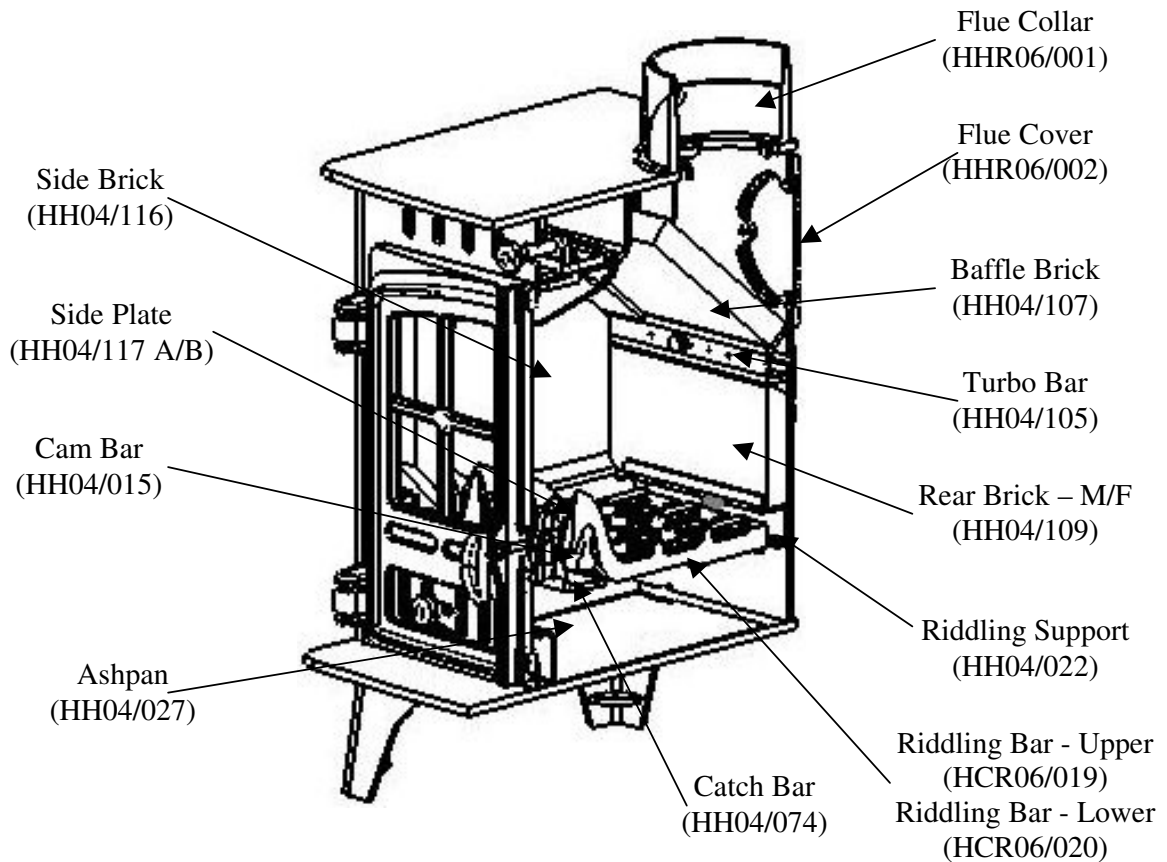

STOVE SPARES

LEFT HAND DOOR

Left Hand Door
(HH04/070)

Cross (Removable)
(HH04/071B)

Door Glass
(HH04/073)

Glass Gasket
(HH04/072)

Glass Clip
(HHR08/046)

Glass Clip Screw
FSJM05008SS

Slider (not shown)
(HH04/091)

Slider Knob
(HHR08/045)

RIGHT HAND DOOR

Right Hand Door
(HH04/069)

Cross (Removable)
(HH04/071A)

Door Knob
(HCR06/059)

Shaft
(HHR08/111)

Circlip
(FLRX07)

Catch
(HMS04/037)

Door Glass
(HH04/030)

Glass Gasket
(HH04/072)

Slider (not shown)
(HH04/091)

Slider Knob
(HHR08/045)

STOVE BODY ASSEMBLY – PART SECTION – MULTIFUEL

STOVE BODY ASSEMBLY – PART SECTION – WOOD