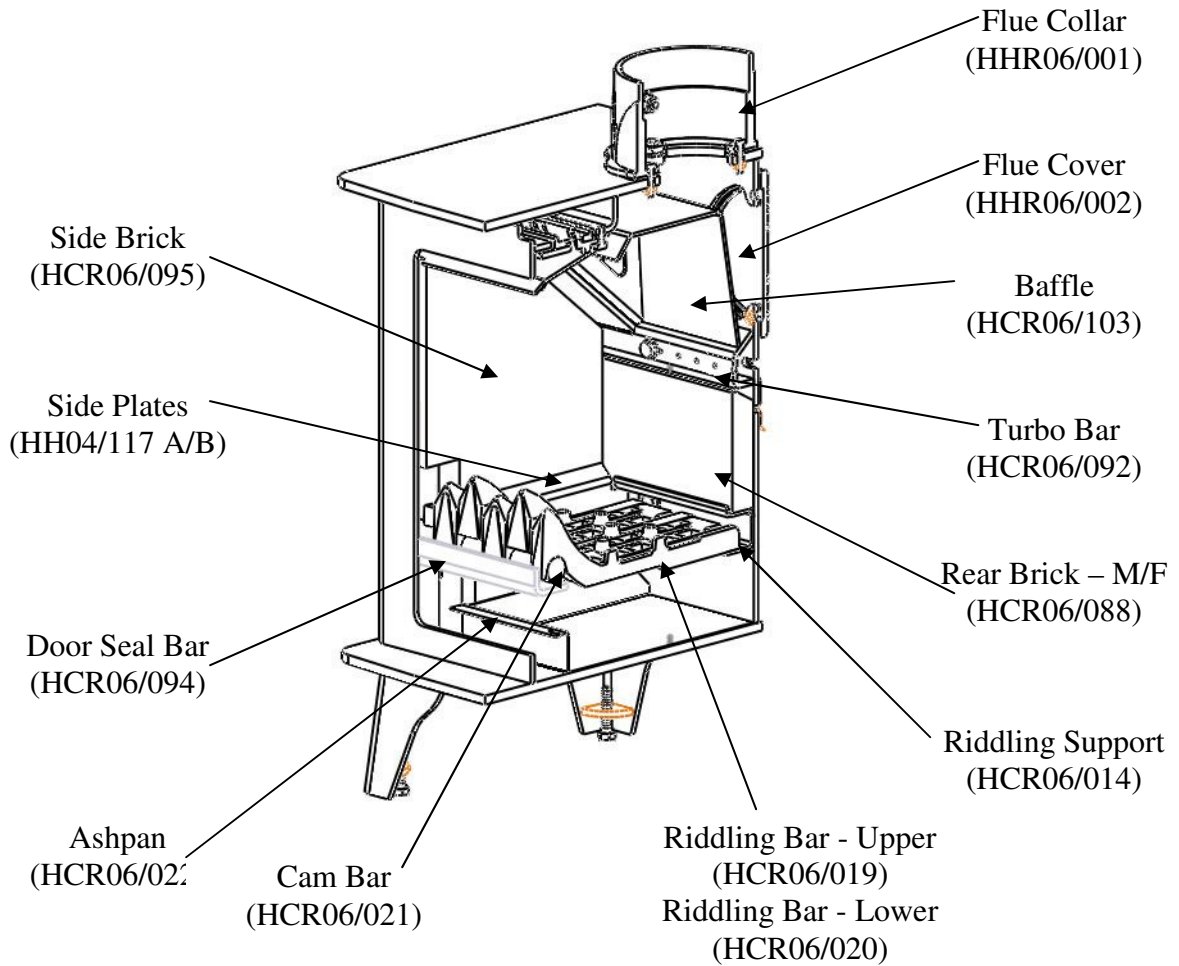

Glass Clip Screw
(FSJM05008SS)

CONTEMPORARY DOOR

Fan Catch
(HCR06/047)

Door Handle
(HCR06/059)

Primary Air Spinner
(HCR06/057)

Door – Standard
(HCR06/056)

Glass Clip
(HHR08/046)

Glass Clip Screw
(FSJM05008SS)

STOVE BODY ASSEMBLY – PART SECTION - MULTIFUEL

STOVE BODY ASSEMBLY – PART SECTION - WOOD