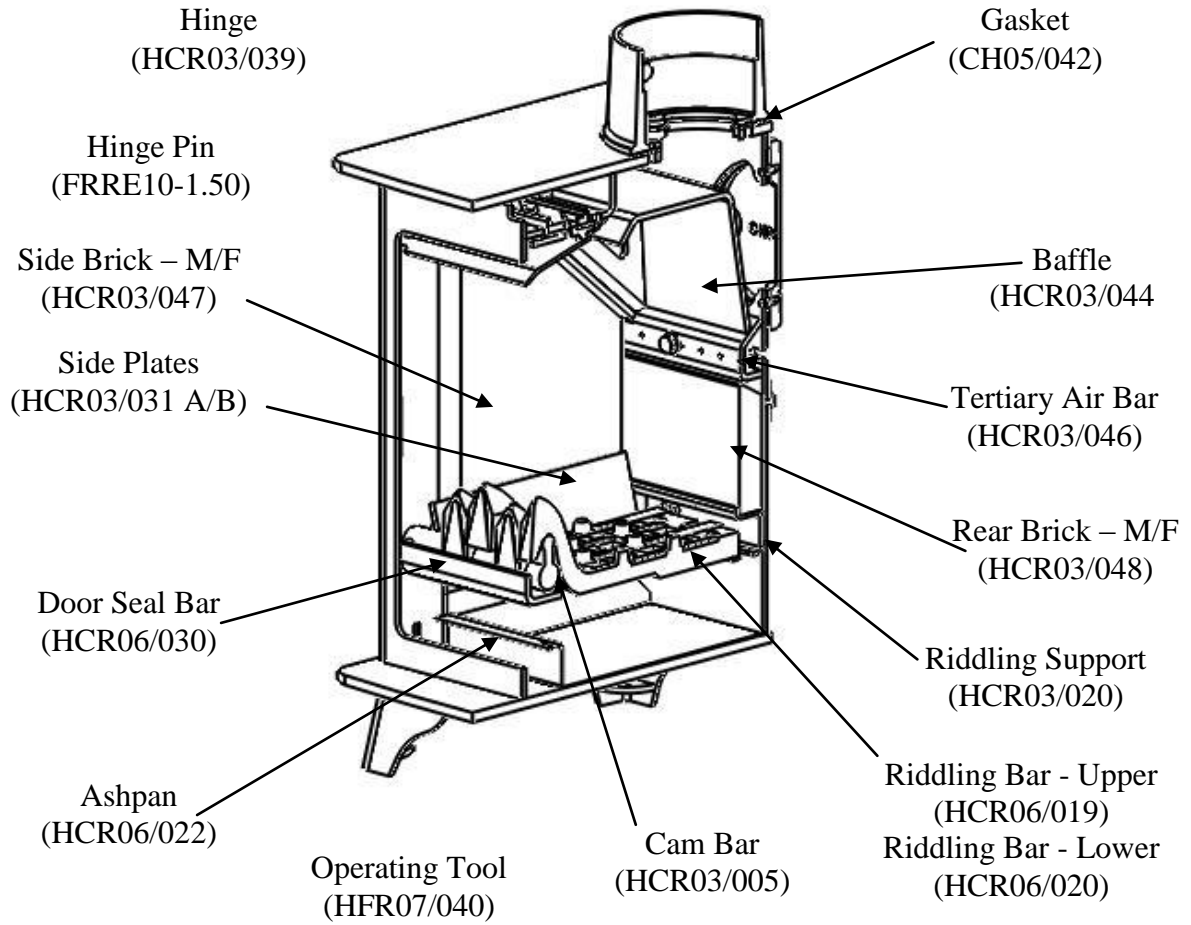

STOVE SPARES

Only Hunter Stoves authorised spares should be used with this stove

STANDARD DOOR

Door Catch Assembly
(DCH4)

Door Handle
(HCR06/059)

Primary Air Spinner
(HCR06/028)

Door – Standard
(HCR06/037)

Glass Clip
(HHR08/164)

Glass Clip Screw
(FSJM05008SS)

Rope Sealing Kit
(SCPHKRSK)

CONTEMPORARY DOOR

Door Catch Assembly
(DCH4)

Door Handle
(HCR06/059)

Primary Air Spinner
(HCR06/057)

Door – Standard
(HCR06/056)

Glass Clip
(HHR08/164)

Glass Clip Screw
(FSJM05008SS)

Rope Sealing Kit
(SCPHKDRSK)

STOVE BODY ASSEMBLY – PART SECTION - MULTIFUEL

STOVE BODY ASSEMBLY – PART SECTION - WOOD