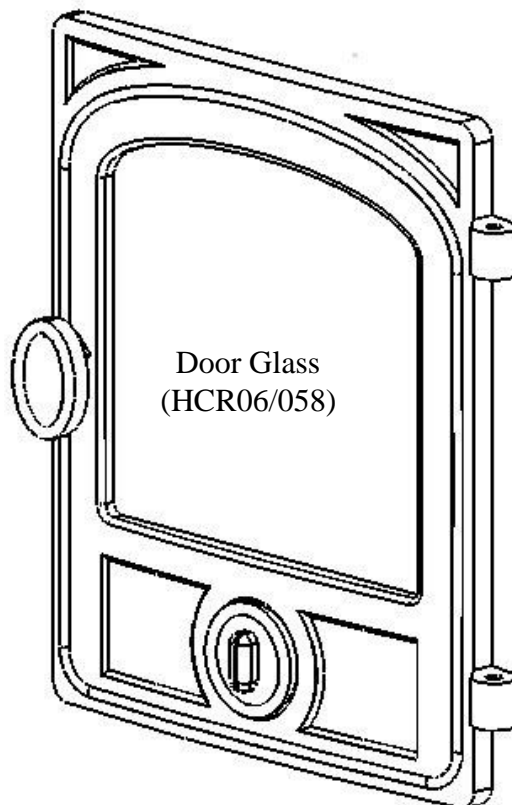

STOVE SPARES

Only Hunter Stoves authorised spares should be used with this stove

STANDARD DOOR

Door Catch Assembly
(DCH4)

Door Handle
(HCR06/059)

Primary Air Spinner
(HCR06/028)

Door – Standard
(HCR06/037)

Glass Clip
(HHR08/164)

Glass Clip Screw
(FSJM05008SS)

Rope Sealing Kit
(SCPHKRSK)

CONTEMPORARY DOOR

Door Catch Assembly
(DCH4)

Door Handle
(HCR06/059)

Primary Air Spinner
(HCR06/057)

Door – Standard
(HCR06/056)

Glass Clip
(HHR08/164)

Glass Clip Screw
(FSJM05008SS)

Rope Sealing Kit
(SCPHKDRSK)

STOVE BODY ASSEMBLY – PART SECTION - MULTIFUEL

STOVE BODY ASSEMBLY – PART SECTION - WOOD