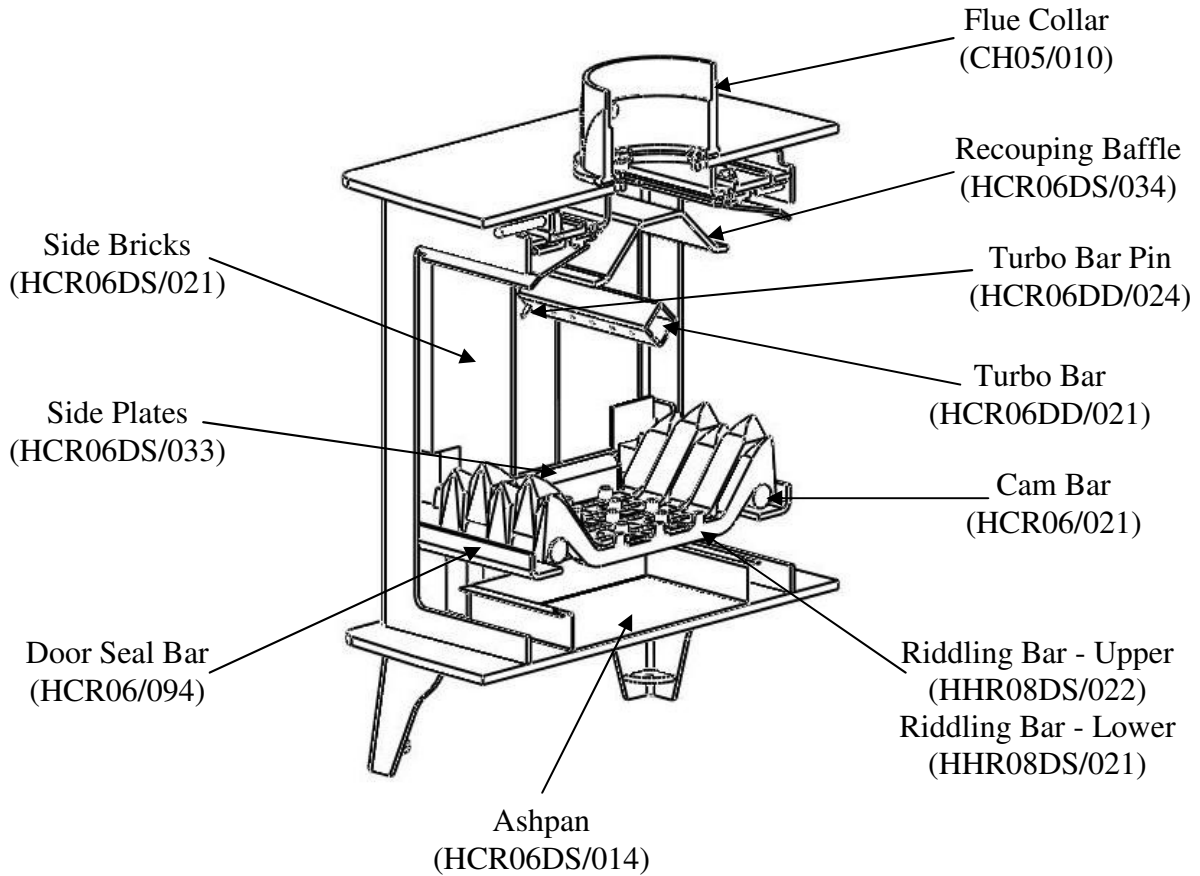

Glass Clip Screw
(FSJM05008SS)

CONTEMPORARY DOOR

Fan Catch
(HCR06/047)

Door Handle
(HCR06/059)

Primary Air Spinner
(HCR06/057)

Door – Contemporary
(HCR06/056)

Glass Clip
(HHR08/046)

Glass Clip Screw
(FSJM05008SS)

STOVE BODY ASSEMBLY – PART SECTION - MULTIFUEL

STOVE BODY ASSEMBLY – PART SECTION - WOOD