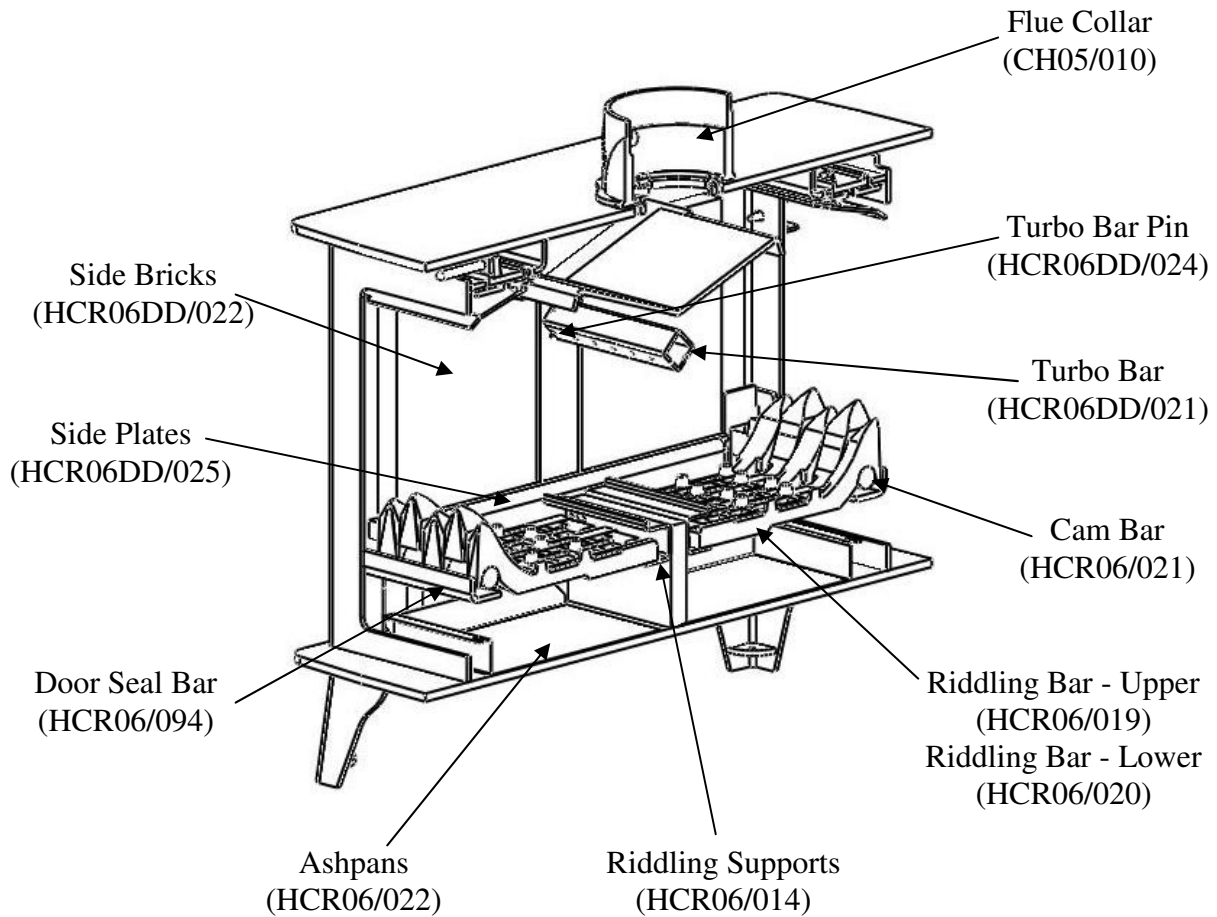

Glass Clip Screw
(FSJM05008SS)

CONTEMPORARY DOOR

Fan Catch
(HCR06/047)

Door Handle
(HCR06/059)

Primary Air Spinner
(HCR06/057)

Door – Contemporary
(HCR06/056)

Glass Clip
(HHR08/046)

Glass Clip Screw
(FSJM05008SS)

STOVE BODY ASSEMBLY – PART SECTION - MULTIFUEL

STOVE BODY ASSEMBLY – PART SECTION - WOOD