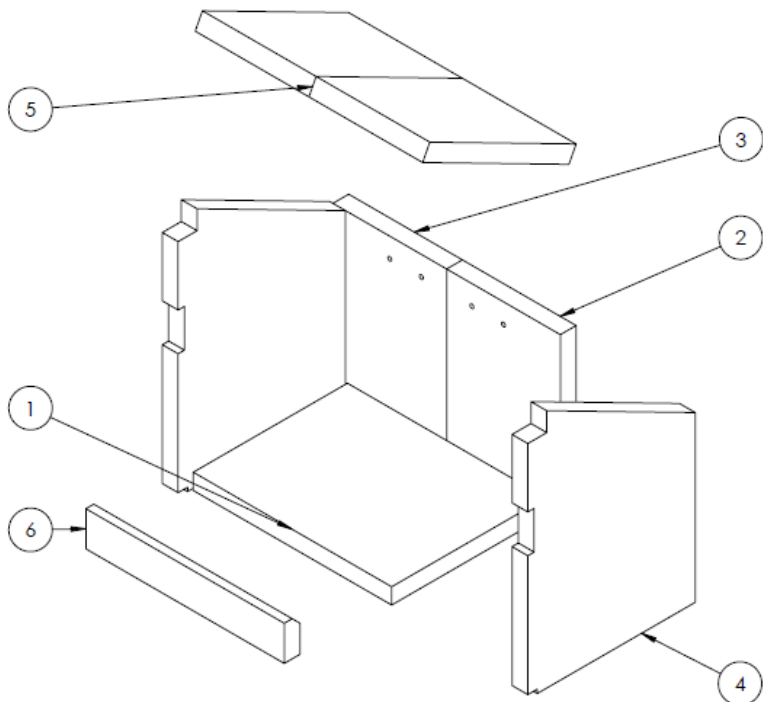

SPARE PARTS

Only genuine ESSE spare parts are recommended. Parts that may need occasional replacement are:

Fig. 9 – Wood Burning Parts

ITEM NO.	PART NUMBER	DESCRIPTION	QTY.
1	FM5-043	BASE BRICK	1
2	FM5-040B 2022 RH	BACK BRICK	1
3	FM5-040B 2022 LH	BACK BRICK	1
4	FM5-042L	ONE PIECE SIDE BRICK	2
5	FM5-040T	TOP BAFFLE	2
6	FM5-044	BASE BRICK FRONT	1

Fig. 10 – Solid Fuel Burning Parts

ITEM NO.	PART NUMBER	DESCRIPTION	QTY.
1	FM5-047	SOLID MINERAL FUEL BASE BRICK	1
2	FM5-041	SIDE LOWER BRICK	2
3	FM5-040B 2022 RH	BACK BRICK	1
4	FM5-040B 2022 LH	BACK BRICK	1
5	Esse FIREM-001B 2022	525-BOTTOM GRATE	1
6	FM5-042	SIDE BRICK	2
7	FM5-040T	TOP BAFFLE	2
8	525=013A	525/500/FM5 ASPHAN NEW STYLE	1