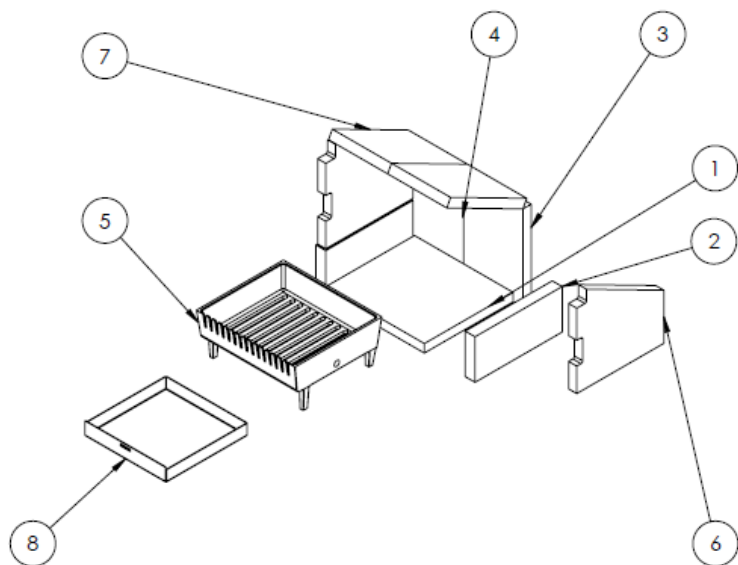

SPARE PARTS

Only genuine ESSE spare parts are recommended. Parts that may need occasional replacement are:

Fig. 9 – Wood Burning Parts

ITEM NO.	PART NUMBER	DESCRIPTION	QTY.
1	FM5-043	BASE BRICK	1
2	FM5-040B 2022 RH	BACK BRICK	1
3	FM5-040B 2022 LH	BACK BRICK	1
4	FM5-042L	ONE PIECE SIDE BRICK	2
5	FM5-040T	TOP BAFFLE	2
6	FM5-044	BASE BRICK FRONT	1

Fig. 10 – Solid Fuel Burning Parts

ITEM NO.	PART NUMBER	DESCRIPTION	QTY.
1	FM5-047	SOLID MINERAL FUEL BASE BRICK	1
2	FM5-041	SIDE LOWER BRICK	2
3	FM5-040B 2022 RH	BACK BRICK	1
4	FM5-040B 2022 LH	BACK BRICK	1
5	Esse FIREM-001B 2022	525-BOTTOM GRATE	1
6	FM5-042	SIDE BRICK	2
7	FM5-040T	TOP BAFFLE	2
8	525=013A	525/500/FM5 ASPHAN NEW STYLE	1