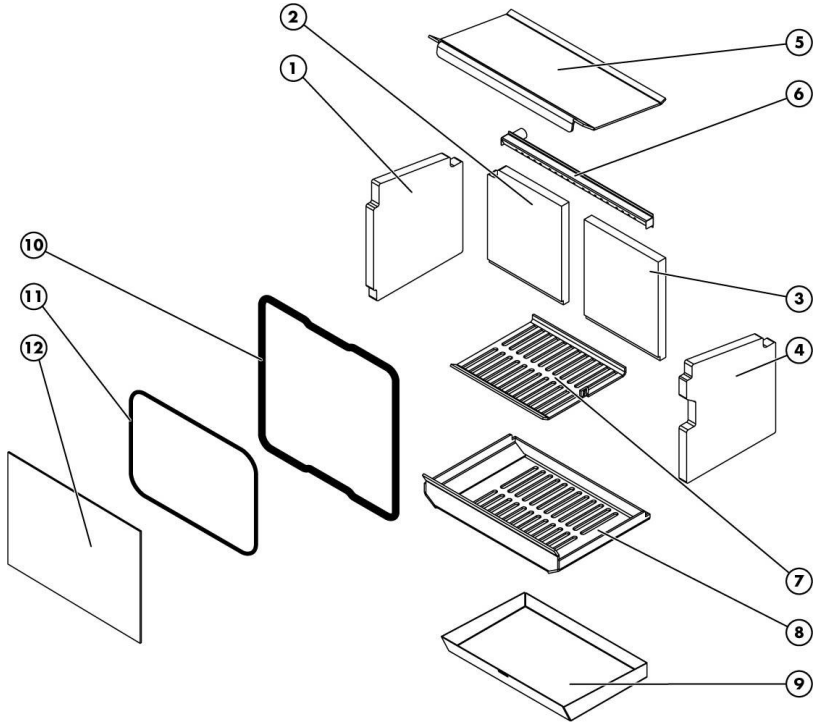

## 6. CONSUMABLE PARTS

Item	Part No.	Description	Item	Part No.	Description
1	700-002A	700 Brick LH Side	7	700-007	Steel Fire Plate
2	700-003B	700 Brick Rear LH	8	700-006	Steel Fire Grate
3	700-003A	700 Brick Rear RH	9	700-45	Ashpan
4	700-002B	700 Brick RH Side	10	ROPE/CUT.GRY 13MM	Door Rope
5	S-MF-775-109	Steel Baffle	11	ROPE/CUT.GRY 3MM	Glass Rope
6	700-204B	Tertiary Air Bar	12	S-MF-110-019	Glass Window