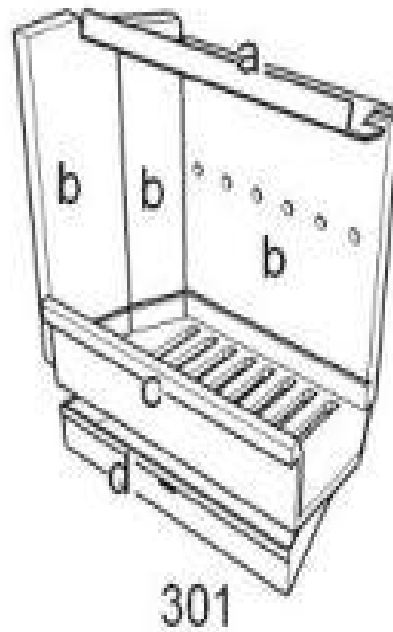

*Esse*

SINCE 1854

**Esse 301 &  
350 SE**

**LOW EMISSIONS  
INSET SOLID FUEL  
CONVECTOR ROOMHEATERS**

**HARWORTH**  
HEATING

We're here to help  
**01302 742 520**