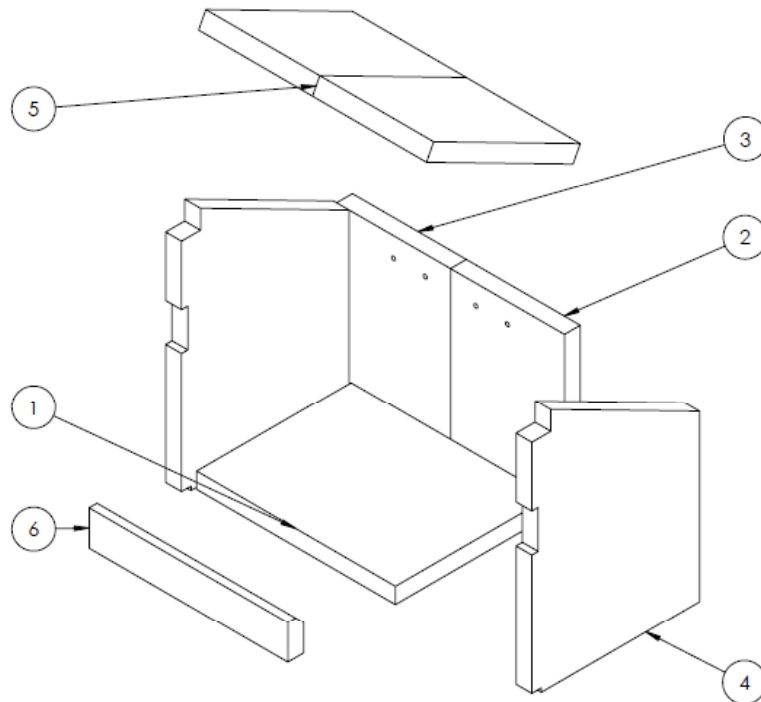

SPARE PARTS

Only genuine ESSE spare parts are recommended. Parts that may need occasional replacement are:

Fig. 9 – Wood Burning Parts

ITEM NO.	PART NUMBER	DESCRIPTION	QTY.
1	FM5-043	BASE BRICK	1
2	FM5-040B 2022 RH	BACK BRICK	1
3	FM5-040B 2022 LH	BACK BRICK	1
4	FM5-042L	ONE PIECE SIDE BRICK	2
5	FM5-040T	TOP BAFFLE	2
6	FM5-044	BASE BRICK FRONT	1