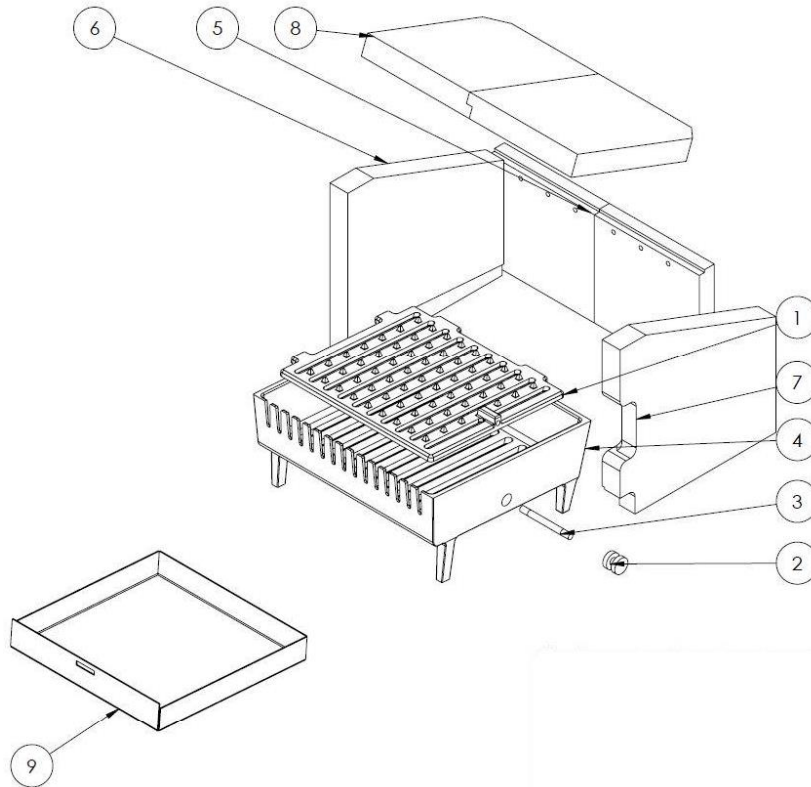

## SPARE PARTS

Only genuine ESSE spare parts are recommended. Parts that may need occasional replacement are:

Item No.	Description	500 Vista Code	525 Code	550 Code
1.	Riddle Grate	525-019-2022		
2.	Riddle Bar Guide	525-010-A		
3.	Riddling Grate Bar	500-VIS-01	525-011	500-VIS-01
4.	Cast Grate	FIREM-001/B-2022		
5.	Rear Brick Pair	MF 525-003-2022		
6.	LH Side Brick	500-VIS-02-2022		
7.	RH Side Brick	500-VIS-03-2022	525-001-VERM-2022	
8.	Baffle Brick (x2)	525-004-VERM		
9.	Ash pan	525-013A		