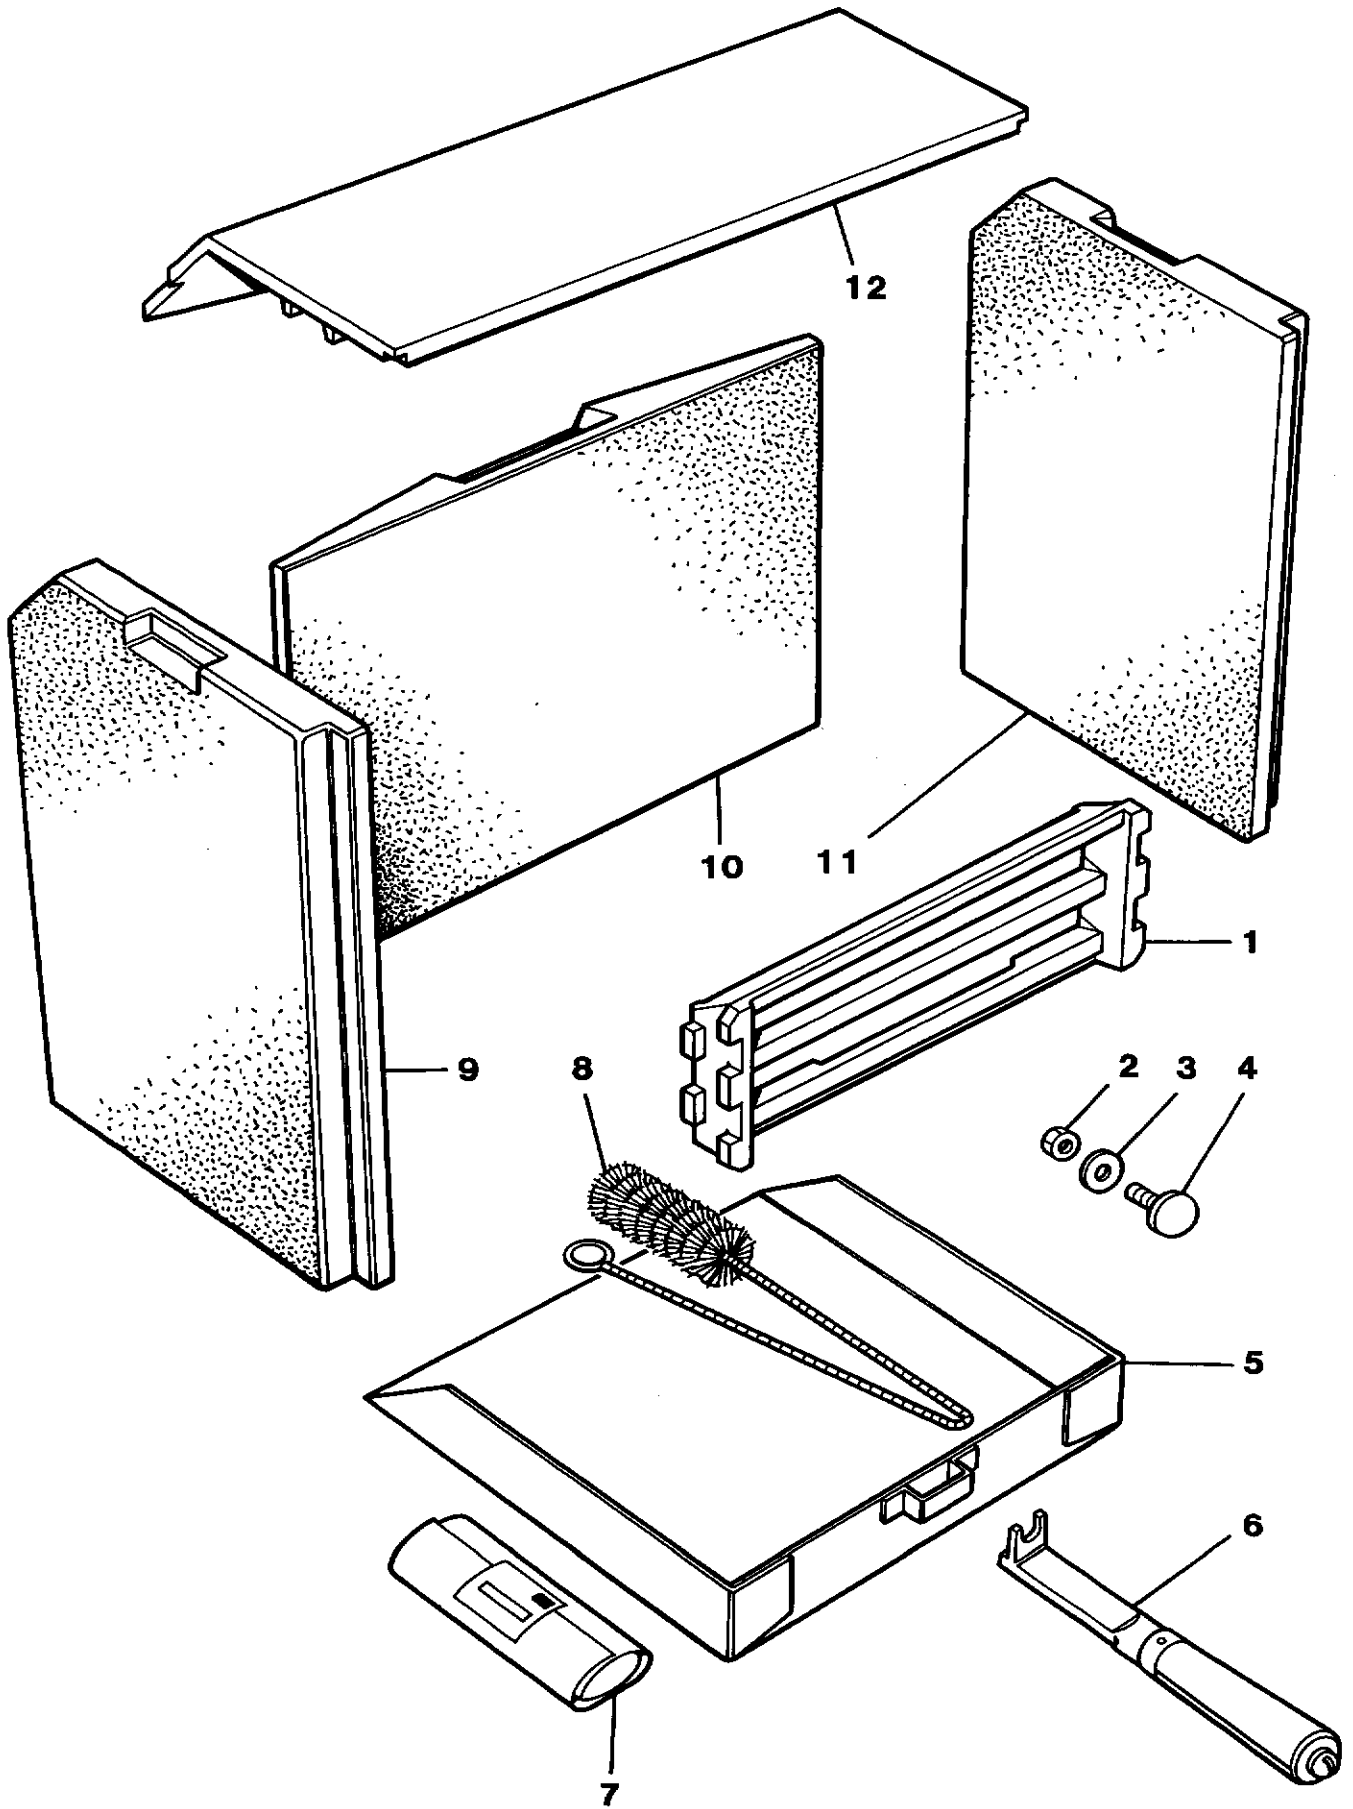

**COALBROOKDALE LITTLE WENLOCK MK3
ACCESSORIES**

**(NON-BOILER)
MAY 1998**

ITEM No.	CAT No.	DESCRIPTION	PRODUCT CODE
1	C1640	FRONT FIREBAR	HS5M405042
2	C1642 PART	NUT M6 HEX	KNUT52668
3	C1642 OF	WASHER M6 PLAIN	KWSR53393
4	C1642 KIT	SCREW M6 x 20mm LONG HEX SOCKET (BUTTON HEAD (SUPPLIED LOOSE TO BLANK RIDDLING HOLE FOR WOOD BURNING))	KMIS52327
5	C1413	ASHPAN	HS1M90290
6	C1387	OPERATING TOOL ASSEMBLY	HS1M405030
7	C1298	FIRE CEMENT	MTMC26029
8	H1159	FLUE BRUSH	HS4M23323
9	C1026	LH BRICK	HS4FLW500LH
10	C1025	BACK BRICK	HS4FLW500B
11	C1028	RH BRICK	HS4FLW500RH
12	C1320	THROAT RESTRICTOR PLATE	HG4M410039

COALBROOKDALE LITTLE WENLOCK MK3
ACCESSORIES