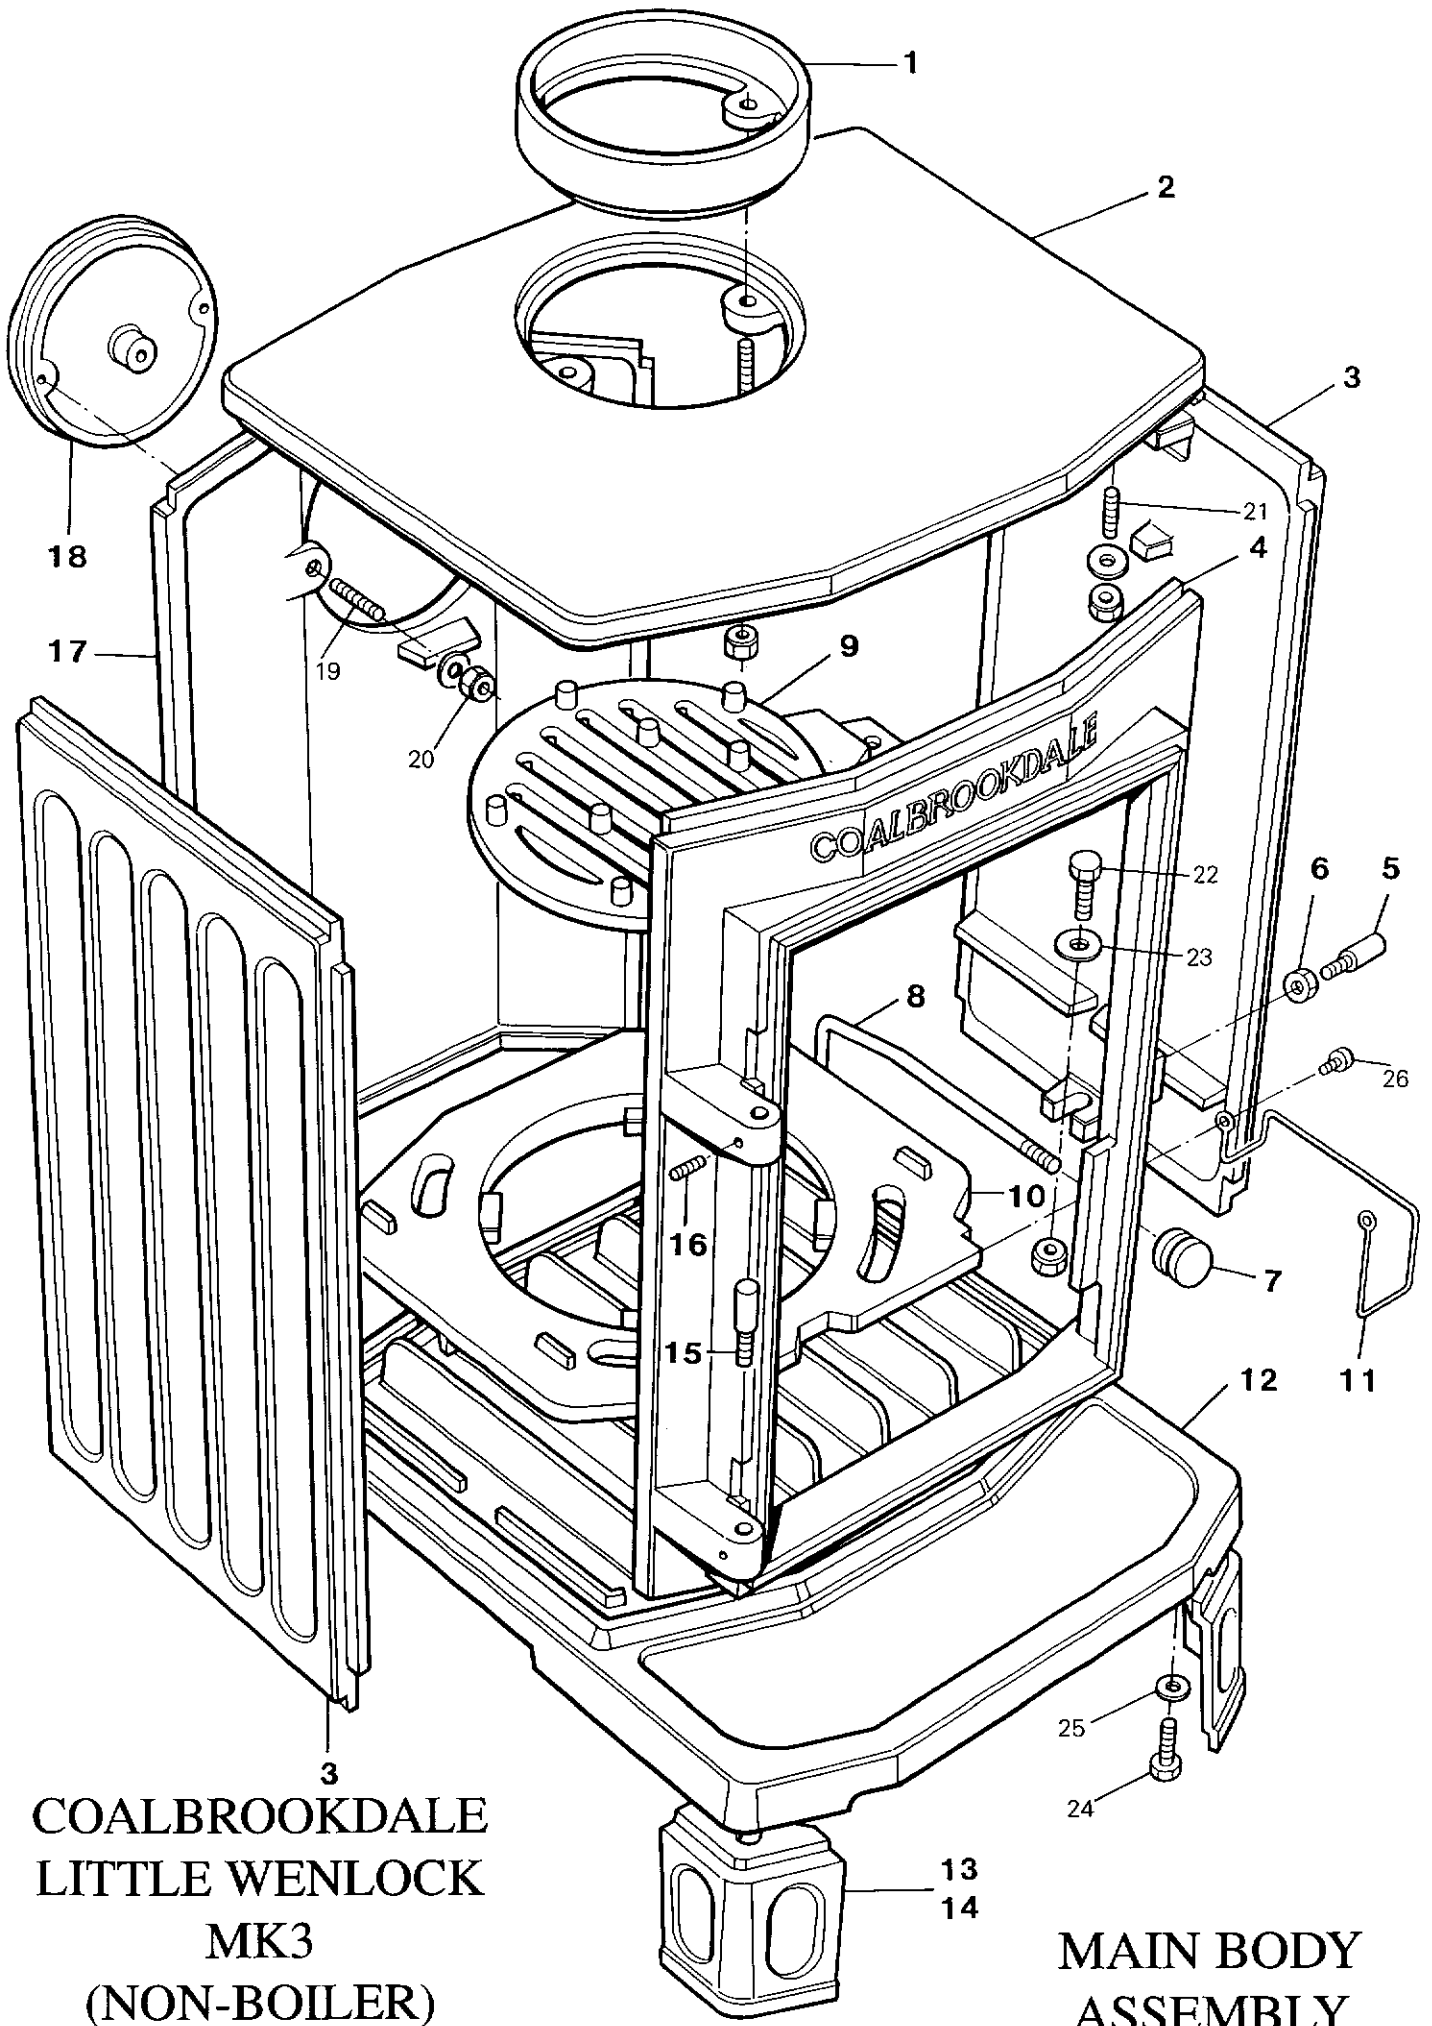

**COALBROOKDALE LITTLE WENLOCK MK3
MAIN BODY ASSEMBLY**

**(NON-BOILER)
MAY 1998**

ITEM No.	CAT No.	DESCRIPTION	PRODUCT CODE
1	C1177	5" FLUE COLLAR	HS5M3-18421
2	C1324	TOP PLATE	HS5M405005
3	C1309	LH & RH SIDE PLATE	HS5M405000
4	C1638	FRONT PLATE (UK WITH RIDDLING HOLE)	HS5M405038
5	C1417	DOOR RETAINING PIN	HS4M405018
6	C1550	M8 HEX LOCK NUT	KNUT52663
7	C1388	RIDDLING KNOB	HS4M405029
8	C1258	RIDDLING ROD	HS9M41101COMP
9	C1083	BOTTOMGRATE	HS5B3-18259
10	C1172	BOTTOMGRATE FRAME	HS5M1-18265
11	C1049	TOOL CRADLE	HS4M32041
12	C1374	BASE PLATE	HS5M405008
13	C1164	3" LEG	HS5M-WB50024
14	C1163	8" LEG (OPTIONAL EXTRA UK)	HS5M-WB50015
15	C1639	FIREDOOR HINGE PIN	HS4M37862
16	-	SCREW M5 x 8mm LONG SOCKET GRUB	KCNE52306
17	C1376	BACK PLATE	HS5M405006
18	C1178	BLANK PLATE FOR 5" FLUE OUTLET	HS5M3-18422
19	C1295	ALLTHREAD M6 x 30mm LONG	KSTD52102
20	-	NUT M6 HEX FULL	KNUT52668
21	C1295	ALLTHREAD STUD M6 x 30mm LONG	KSTD52102
22	C1379	SCREW M6 x 35mm LONG HEX HEAD SET	KHEX50941
23	R3983	WASHER M6 PLAIN 20 x 1.6	KWSR53393
24	C1292	SCREW M8 x 25mm LONG HEX SET	KHEX50909
25	C1297	WASHER M8 PLAIN	KWSR53666
26	-	M5 x 10 P/PAN CHEM/BLK	KPAN500186