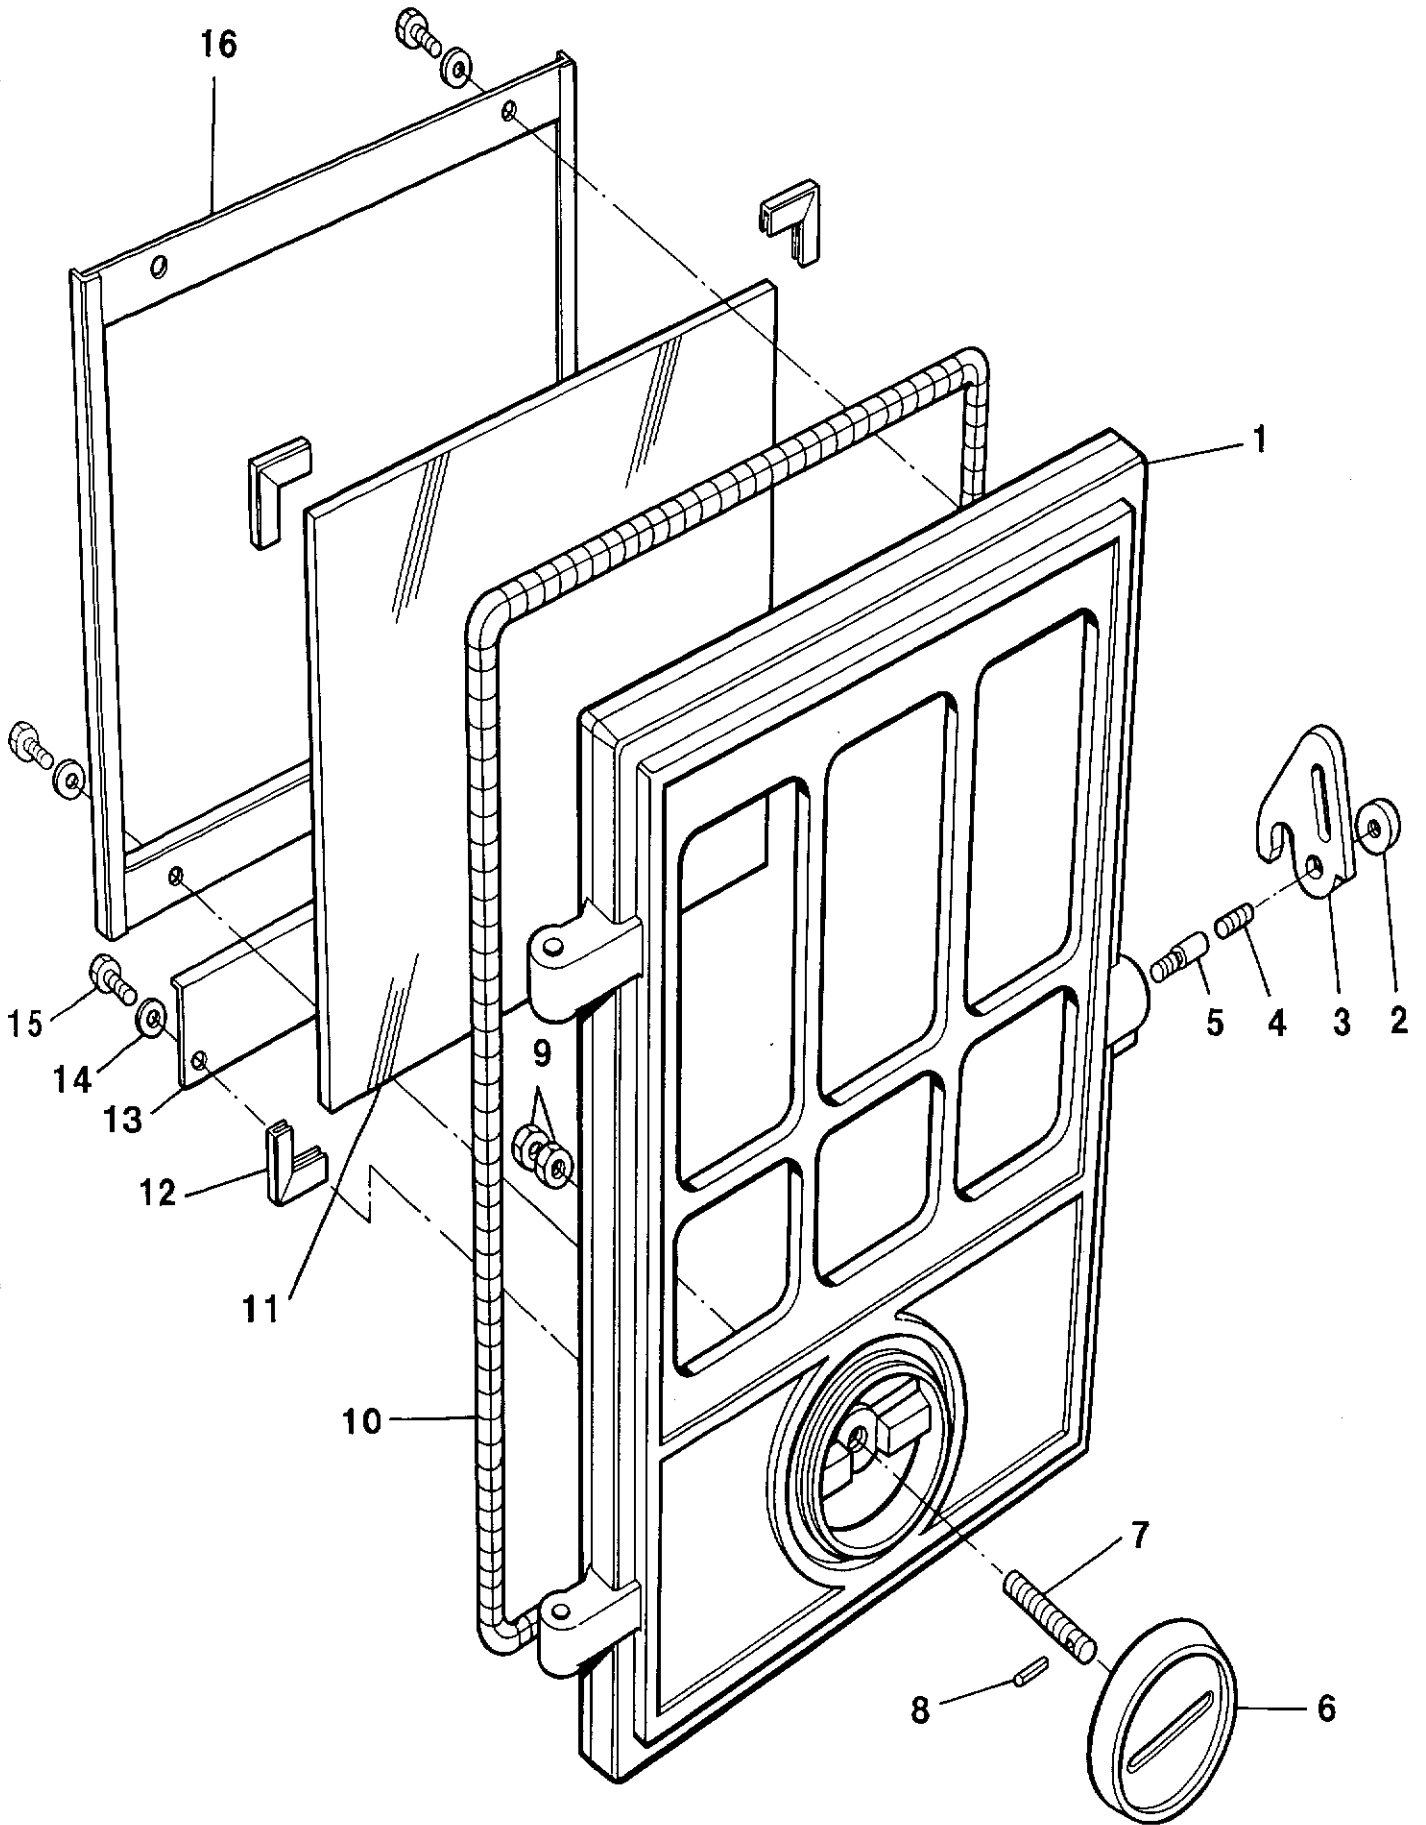

**COALBROOKDALE
LITTLE WENLOCK
MK3
(NON-BOILER MODEL)
(SOLID FUEL)**

***SPARE PARTS
MANUAL***

COALBROOKDALE LITTLE WENLOCK MK3 (NON-BOILER)
DOOR ASSEMBLY MAY 1998

ITEM No.	CAT No.	DESCRIPTION	PRODUCT CODE
1	C1634	FIREDOOR	HS5M405040
2	C1354	DOOR CATCH CAP	HG4M410036
3	C1526	FIREDOOR CATCH	HS5V405016
4	C1373	DOOR CATCH PIN	HG4M410029
5	C1372	SHOULDER SCREW STUD	HG4M410037
6	C1307	SPIN VALVE	HS4M43455
7	C1339	ALLTHREAD STUD M8 x 38mm LONG	KSTD52100
8	C1289	ROLL PIN 1/8" DIA x 3/4" LONG	KCTR37873
9	C1550	LOCKNUTS (ON SPINNER)	KNUT52663
10	C1644	ROPE No. 3A THERMOSEAL 9mm DIA x 1208 LONG	JTHR405050
11	C1636	GLASS	HS4M405048
12	C1637	FIREDOOR GLASS LOCATION CHANNEL	HS4M405020
13	C1393	AIR DEFLECTOR PLATE	HS2M91490
14	-	WASHER M5 PLAIN 12.5 x 1	KWSR53307
15	-	SCREW M5 x 8mm LONG HEX HEAD SET	KHEX50905
16	C1635	GLASS RETAINING FRAME	HS1M405043