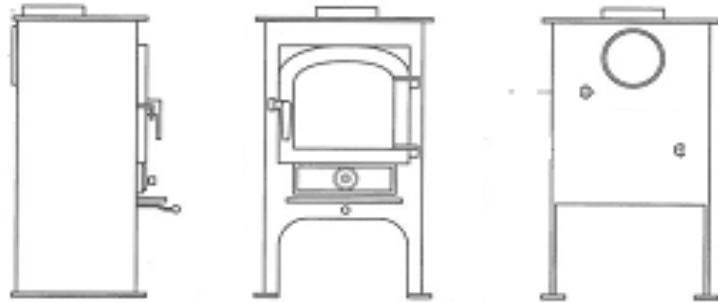

1. CLEARVIEW PIONEER 400P

Product Code	Suppliers Code	Description
CLEAR049	C40CG540	CLEARVIEW PIONEER 400 & 400P DOOR GLASS 279 X 262
CLEAR012	P40CP043	CLEARVIEW PIONEER 400 & 400P GLAZING ROPE
CLEAR027	HMP2120	CLEARVIEW PIONEER 400 & 400P DOOR ROPE
CLEAR011	P40CP040	CLEARVIEW PIONEER 400 & 400P DOOR ROPE AND ADHESIVE
CLEAR002	P40CR030	CLEARVIEW PIONEER 400 & 400P FULL SET OF BRICKS
CLEAR003	P40CR031	CLEARVIEW PIONEER 400 & 400P BACK FIREBRICK
CLEAR004	P40CR032	CLEARVIEW PIONEER 400 & 400P SIDE BRICK
CLEAR179	P40CF413PSC	CLEARVIEW PIONEER 400P BAFFLE PLATE SMOKE CONTROL
CLEAR180	P40CF413P	CLEARVIEW PIONEER 400P BAFFLE PLATE
CLEAR005	P40Ci4051	CLEARVIEW PIONEER 400 & 400P OUTER GRATE
CLEAR006	P40Ci4056	CLEARVIEW PIONEER 400 & 400P CIRCULAR GRATE
CLEAR007	P400F4058	CLEARVIEW PIONEER 400 & 400P RIDDLING ARM
CLEAR008	P40CF4060	CLEARVIEW PIONEER 400 & 400P FRONT BAR
CLEAR010	P40DW080	CLEARVIEW PIONEER 400 & 400P ASH PAN
CLEAR181	P40CF413SC	CLEARVIEW PIONEER 400P TURBO CHANEL
CLEAR182	CW400TB	CLEARVIEW PIONEER 400P TURBO CHANEL SMOKE CONTROL
CLEAR181	P40CF413SC	CLEARVIEW PIONEER 400P P TURBO CHANEL

3. HIGH TEMPERATURE ADHESIVES

Product Code	Suppliers Code	Description
77-01-965		17ML TUBE OF GLUE
77-01-965-B	TMX70	70ML TUBE OF GLUE
77-01-996	621031002	BLACK SILICONE SEALANT

4. STOVE CARE PRODUCTS

Product Code	Suppliers Code	Description
77-01-985		FLUE BRUSH 4" BRISTLE 6FT LONG
77-01-984B		FLUE BRUSH 5" BRISTLE 6FT LONG
77-01-986		FLUE BRUSH 6" BRISTLE 6FT LONG
77-01-962		HOTSPOT FIREPLACE CLEANER
77-01-963		HOTSPOT GLASS CLEANER AEROSOL
77-01-950		MATT BLACK HIGH TEMP PAINT 400ML AEROSOL
STOV-4111-1	4111	STOVAX GLASS CLEANER
STOV-4103-1	4103	STOVAX SPRAY-ON GLASS CLEANER TRIGGER BOTTLES