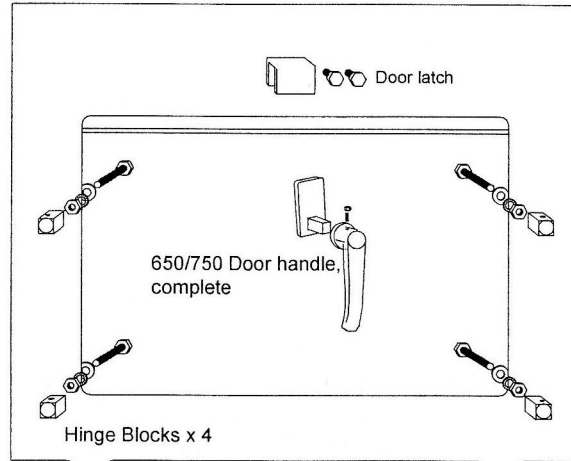

## Exploded View

650/750 Collar x 1  
P50DC175 x 1

750 Canopy Rope x 1

650/750  
Blanking Plate

Protection Brick (650/750) x 1 for stove  
with top flue; x 2 for stove with rear flue  
Protection Plate (650/750) x 1 for stove  
with top flue; x 2 for stove with rear flue