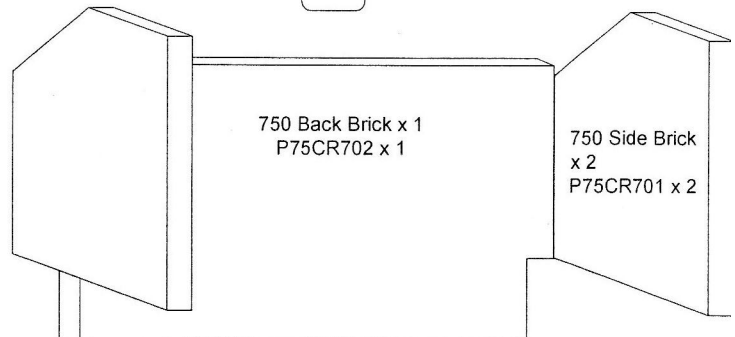

750 Back Brick x 1
P75CR702 x 1

750 Side Brick
x 2
P75CR701 x 2