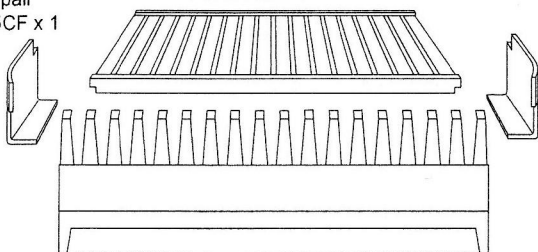

650/750
Airslide x 2

650/750 Ashpan Rope x 1
HMP2124 X 1

650/750 Glass Retaining Strip

750 Side Cheeks
x 1 pair
P75CF x 1

650/750 Grate x 1
P65Ci072 x 1

650/750 Front Bar/Toberone x 1
P65Ci068

Ashpan handle, complete x 1