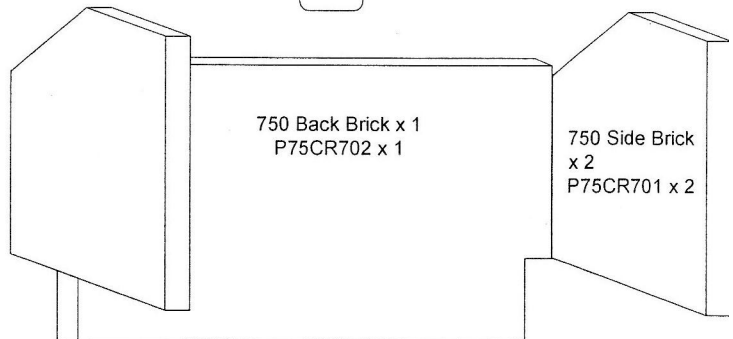

750 Back Brick x 1
P75CR702 x 1

750 Side Brick
x 2
P75CR701 x 2