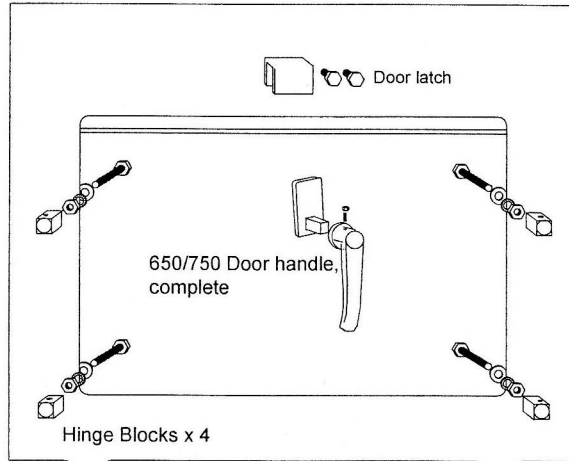

Clearview 750 Stove

Exploded View

650/750 Collar x 1
P50DC175 x 1

750 Canopy Rope x 1

650/750
Blanking Plate

Protection Brick (650/750) x 1 for stove
with top flue; x 2 for stove with rear flue
Protection Plate (650/750) x 1 for stove
with top flue; x 2 for stove with rear flue