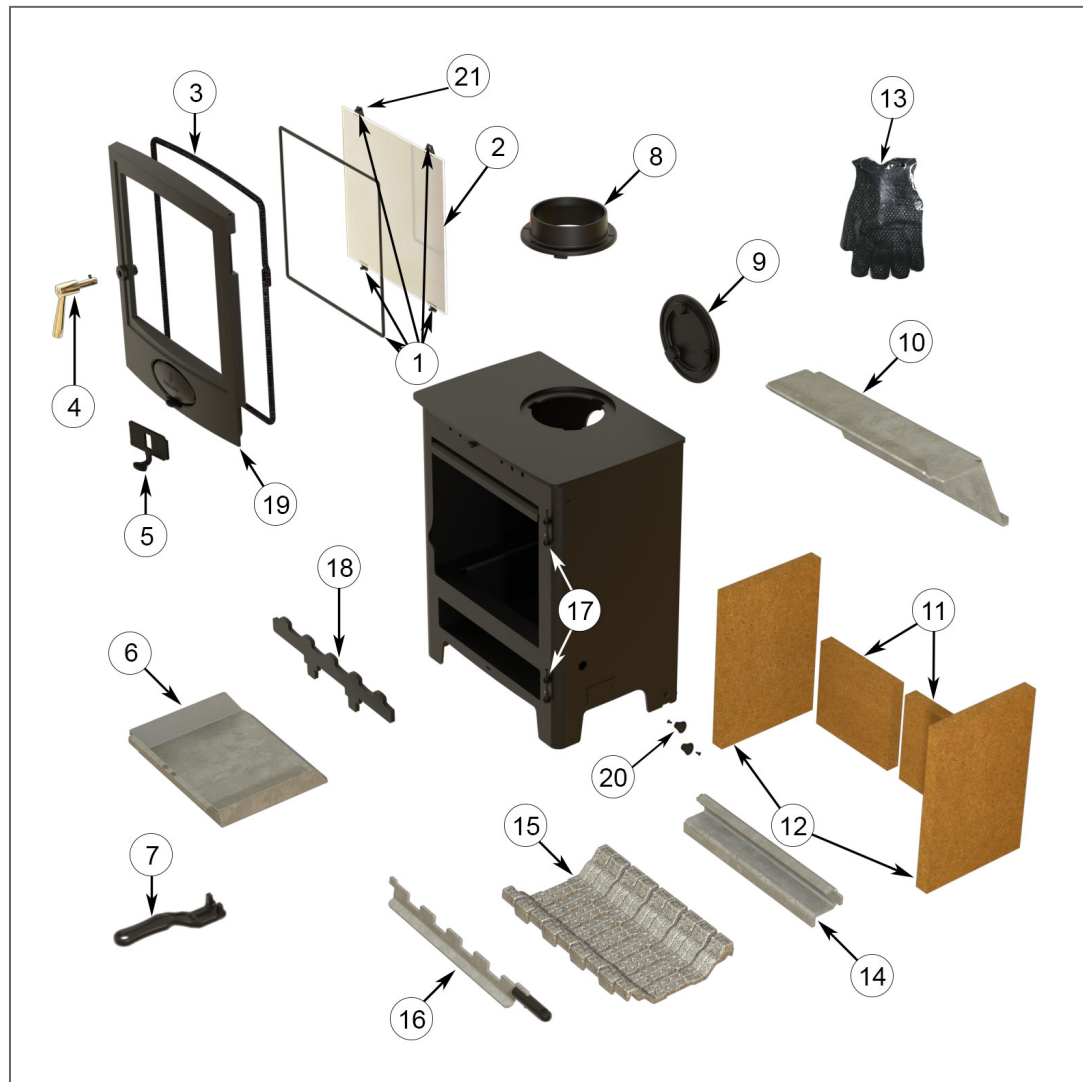

AARROW ECOBURN PLUS 7 FLEXIFUEL STOVE (ECB7FPLUS) Parts list

- 1) 1 x GASKET AND GLASS CLIPS (AFS1361)
- 2) 1 x GLASS KIT (AFS2035)
- 3) 1 x ARADA ROPE KIT 2 (ARA014)
- 4) 1 x FIRE DOOR HANDLE ASSEMBLY (AFS1890)
- 5) 1 x PRIMARY AIR CONTROLS (AFS2680)
- 6) 1 x ASH PAN (AFS1394)
- 7) 1 x OPERATING TOOL (AFS008)
- 8) 1 x 5 INCH FLUE SPIGOT (AFS009)
- 9) 1 x 5 INCH HOT PLATE (AFS010)
- 10) 1 x THROAT PLATE (AFS2135)
- 11) 2 x LINER (AFS2090)
- 12) 2 x LINER 320 X 215 X 25
- 13) 1 x ARADA HOT GLOVE (ARA010)
- 14) 1 x GRATE BAR SUPPORT (AFS1329)
- 15) 9 x FLEXI GRATE BAR - SMALL (AFS2375)
- 16) 1 x COMB WITH EXTENSION (AFS1493)
- 17) 2 x HINGE (RIGHT HAND) (AFS2775)
- 18) 1 x FUEL RETAINER (AFS2130)
- 19) 1 x FIRE DOOR (AFS2060)
- 20) 2 x SELF LEVELLING FEET (AFS2705)
- 21) 1 x GLASS CLIPS (AFS1010)

AARROW ECOBURN PLUS 7 FLEXIFUEL STOVE (ECB7FPLUS) Optional Extras list

- 1 x ADD IN BOILER - 2.0KW (AIB8)
- 1 x ARADA STOVE STAND 1 (STAND001)
- 1 x ARADA ASH CARRIER - MEDIUM (ARA017)
- 1 x FLOOR FIXING KIT (AFS1135)
- 1 x LOGSTORE FOR ECB7FPLUS
- 1 x SAFETY HANDLE
- 1 x STAND FOR ECB7FPLUS