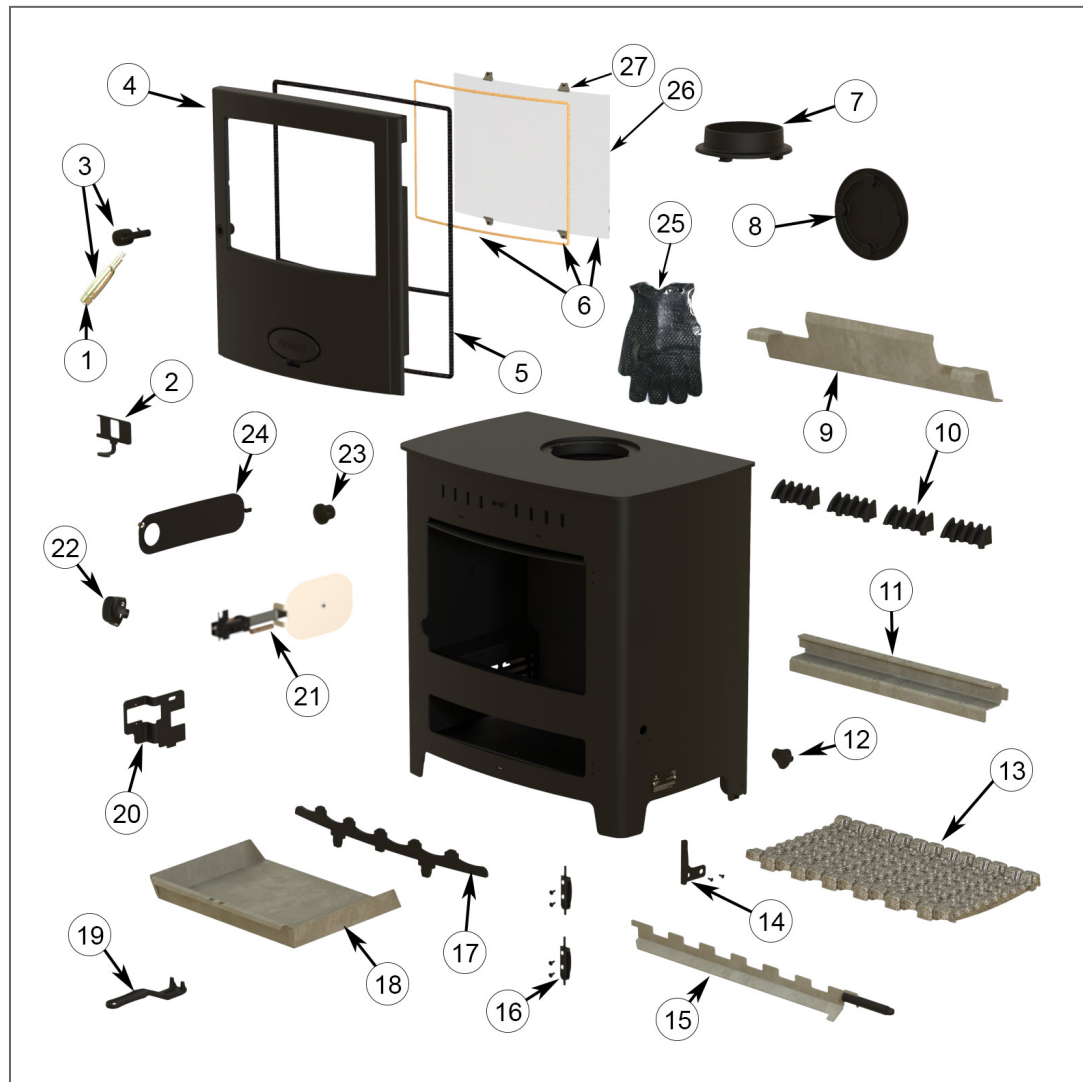

## STRATFORD ECOBOILER 25 HE MULTI FUEL GENERATION 4 (EB25HE-G4) Parts list

- 1) 1 x HANDLE (NICKLE PLATED) (AFS1290)
- 2) 1 x PRIMARY AIR CONTROLS (AFS1369)
- 3) 1 x HANDLE ASSEMBLY (AFS2845)
- 4) 1 x FIRE DOOR (AFS2930)
- 5) 1 x ARADA ROPE KIT 3 (ARA019)
- 6) 1 x GLASS KIT (AFS1423)
- 7) 1 x 6 INCH FLUE SPIGOT (AFS011)
- 8) 1 x 6 INCH HOT PLATE (AFS012)
- 9) 1 x THROAT PLATE (AFS2815)
- 10) 4 x FIRE BED SURROUND (AFS1380)
- 11) 1 x GRATE BAR SUPPORT (AFS1320)
- 12) 2 x SELF LEVELLING FEET (AFS2705)
- 13) 13 x GRATE BAR (AFS002)
- 14) 1 x +/- BRACKET WITH FIXINGS (AFS1412)
- 15) 1 x COMB AND EXTENSION (AFS2820)
- 16) 2 x HINGE (RIGHT HAND) (AFS2775)
- 17) 1 x FUEL RETAINER (AFS1810)
- 18) 1 x ASH PAN (AFS052A)
- 19) 1 x OPERATING TOOL (AFS008)
- 20) 1 x THERMOSTAT MOUNTING BRACKET (AFS1800)
- 21) 1 x THERMOSTAT (AFS2740)
- 22) 1 x THERMOSTAT KNOB (AFS1379)
- 23) 1 x AIRWASH KNOB (AFS1405)
- 24) 1 x THERMO PANEL (AFS2755)
- 25) 1 x ARADA HOT GLOVE (ARA010)
- 26) 1 x GASKET AND GLASS CLIPS (AFS1361)
- 27) 1 x GLASS CLIPS (AFS1010)
- 28) 1 x BOILER SHELF ACCESS PLATE

## STRATFORD ECOBOILER 25 HE MULTI FUEL GENERATION 4 (EB25HE-G4) Optional Extras list

- 1 x ARADA STOVE STAND 2 (STAND002)
- 1 x ARADA ASH CARRIER - LARGE (ARA018)
- 1 x FLOOR FIXING KIT (AFS1135)
- 1 x UNIVERSAL STAND/LOG STORE (STAND004)
- 1 x SAFETY HANDLE