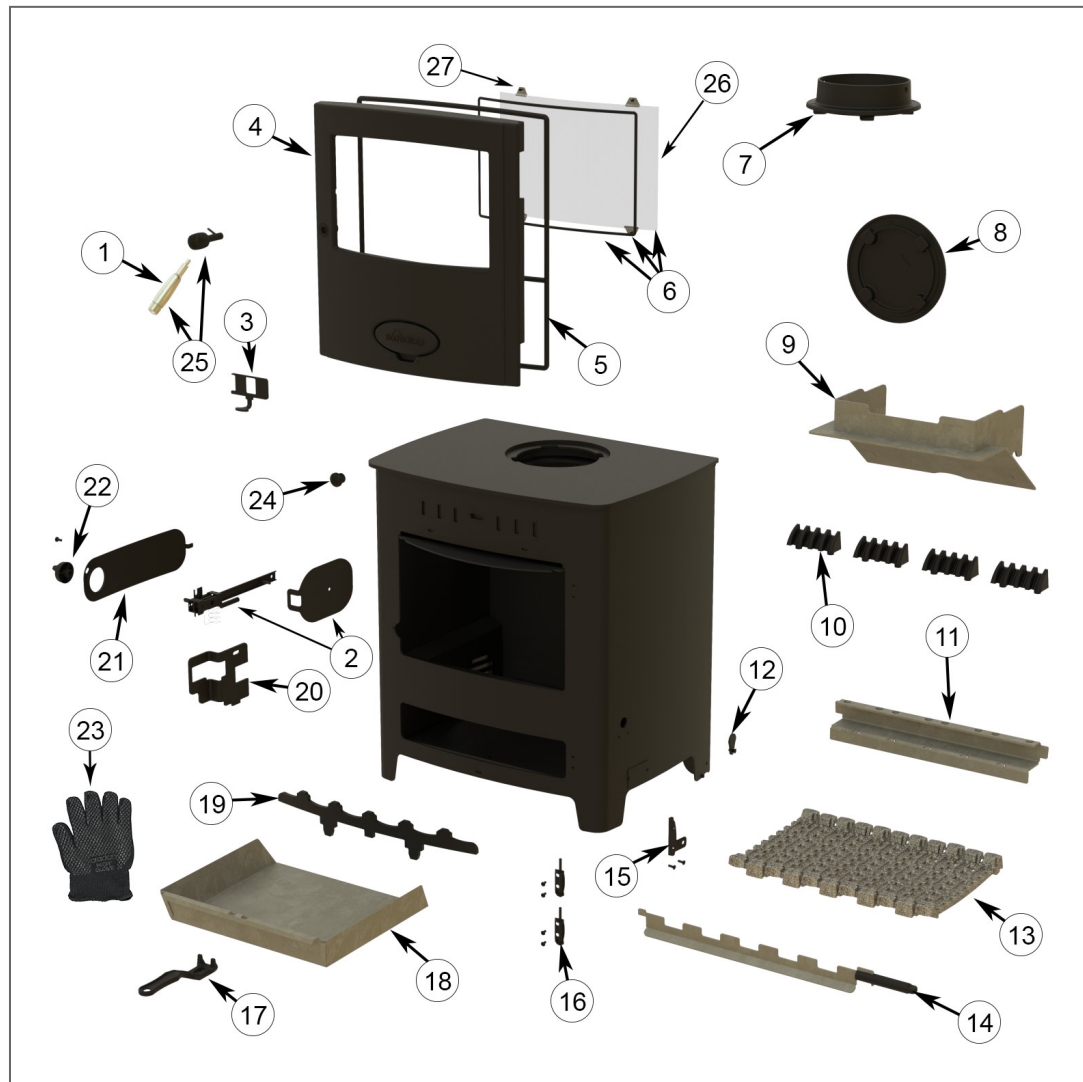

ECOBOILER 20 HE MULTI FUEL GENERATION 4 (EB20HE-G4) Parts list

- 1) 1 x HANDLE (NICKLE PLATED) (AFS1290)
- 2) 1 x THERMOSTAT (AFS2740)
- 3) 1 x PRIMARY AIR CONTROLS (AFS1369)
- 4) 1 x FIRE DOOR (AFS2920)
- 5) 1 x ARADA ROPE KIT 3 (ARA019)
- 6) 1 x GLASS KIT (AFS1386)
- 7) 1 x 6 INCH FLUE SPIGOT (AFS011)
- 8) 1 x 6 INCH HOT PLATE (AFS012)
- 9) 1 x LOWER HEAT SHIELD (AFS2735)
- 10) 4 x FIRE BED SURROUND (AFS1380)
- 11) 1 x GRATE BAR SUPPORT (AFS1332)
- 12) 2 x SELF LEVELLING FEET (AFS2705)
- 13) 11 x GRATE BAR (AFS002)
- 14) 1 x COMB WITH EXTENSION (AFS1381)
- 15) 1 x +/- BRACKET WITH FIXINGS (AFS1412)
- 16) 2 x HINGE (RIGHT HAND) (AFS2775)
- 17) 1 x OPERATING TOOL (AFS008)
- 18) 1 x ASH PAN (AFS1790)
- 19) 1 x FUEL RETAINER BAR (AFS1710)
- 20) 1 x THERMOSTAT MOUNTING BRACKET (AFS1800)
- 21) 1 x THERMO PANEL (AFS2755)
- 22) 1 x THERMOSTAT KNOB (AFS1379)
- 23) 1 x ARADA HOT GLOVE (ARA010)
- 24) 1 x AIRWASH KNOB (AFS1405)
- 25) 1 x HANDLE ASSEMBLY (AFS2845)
- 26) 1 x GASKET AND GLASS CLIPS (AFS1361)
- 27) 1 x GLASS CLIPS (AFS1010)

ECOBOILER 20 HE MULTI FUEL GENERATION 4 (EB20HE-G4) Optional Extras list

- 1 x ARADA STOVE STAND 2 (STAND002)
- 1 x ARADA ASH CARRIER - MEDIUM (ARA017)
- 1 x UNIVERSAL STAND/LOG STORE (STAND004)
- 1 x FLOOR FIXING KIT (AFS1135)
- 1 x SAFETY HANDLE