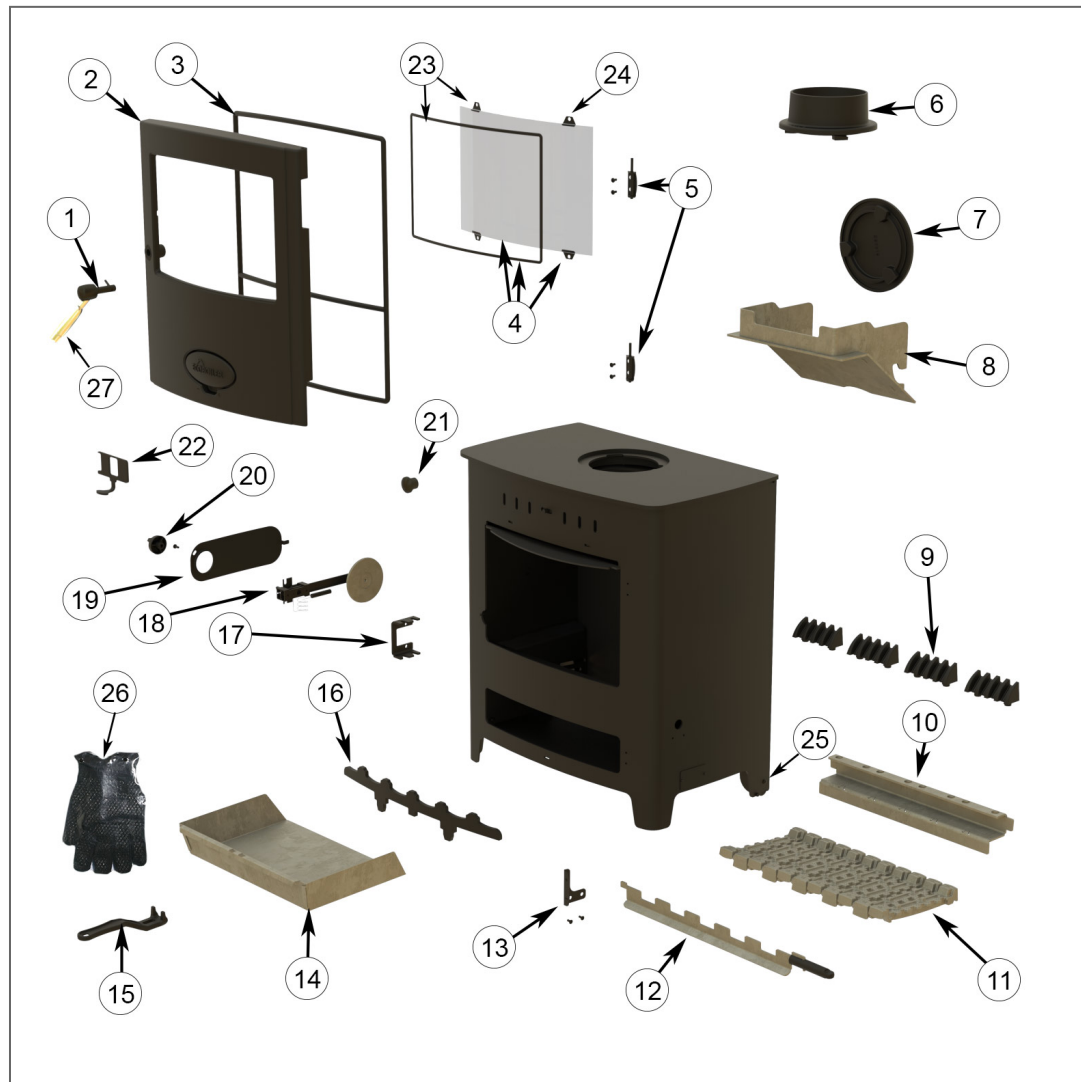

## ECOBOILER 16 HE MULTI FUEL GENERATION 4 (EB16HE-G4) Parts list

- 1) 1 x HANDLE ASSEMBLY (AFS2845)
- 2) 1 x FIRE DOOR (AFS2920)
- 3) 1 x ARADA ROPE KIT 3 (ARA019)
- 4) 1 x GLASS KIT (AFS1386)
- 5) 2 x HINGE (RIGHT HAND) (AFS2775)
- 6) 1 x 5 INCH FLUE SPIGOT (AFS009)
- 7) 1 x 5 INCH HOT PLATE (AFS010)
- 8) 1 x LOWER FEDS PLATE (AFS1334)
- 9) 4 x FIRE BED SURROUND (AFS1380)
- 10) 1 x GRATE BAR SUPPORT (AFS1332)
- 11) 11 x GRATE BAR (AFS001)
- 12) 1 x COMB WITH EXTENSION (AFS1381)
- 13) 1 x +/- BRACKET WITH FIXINGS (AFS1412)
- 14) 1 x ASH PAN (AFS1337)
- 15) 1 x OPERATING TOOL (AFS008)
- 16) 1 x FUEL RETAINER BAR (AFS1710)
- 17) 1 x THERMOSTAT MOUNTING BRACKET (AFS1570)
- 18) 1 x THERMOSTAT (AFS1564)
- 19) 1 x THERMOSTAT ACCESS PANEL (AFS1321)
- 20) 1 x THERMOSTAT KNOB (AFS1379)
- 21) 1 x AIRWASH KNOB (AFS1405)
- 22) 1 x PRIMARY AIR CONTROLS (AFS1369)
- 23) 1 x GASKET AND GLASS CLIPS (AFS1361)
- 24) 1 x GLASS CLIPS (AFS1010)
- 25) 2 x SELF LEVELLING FEET (AFS2705)
- 26) 1 x ARADA HOT GLOVE (ARA010)
- 27) 1 x HANDLE (NICKLE PLATED) (AFS1290)

## ECOBOILER 16 HE MULTI FUEL GENERATION 4 (EB16HE-G4) Optional Extras list

- 1 x ARADA STOVE STAND 2 (STAND002)
- 1 x ARADA ASH CARRIER - MEDIUM (ARA017)
- 1 x UNIVERSAL STAND/LOG STORE (STAND004)
- 1 x SAFETY HANDLE
- 1 x FLOOR FIXING KIT (AFS1135)