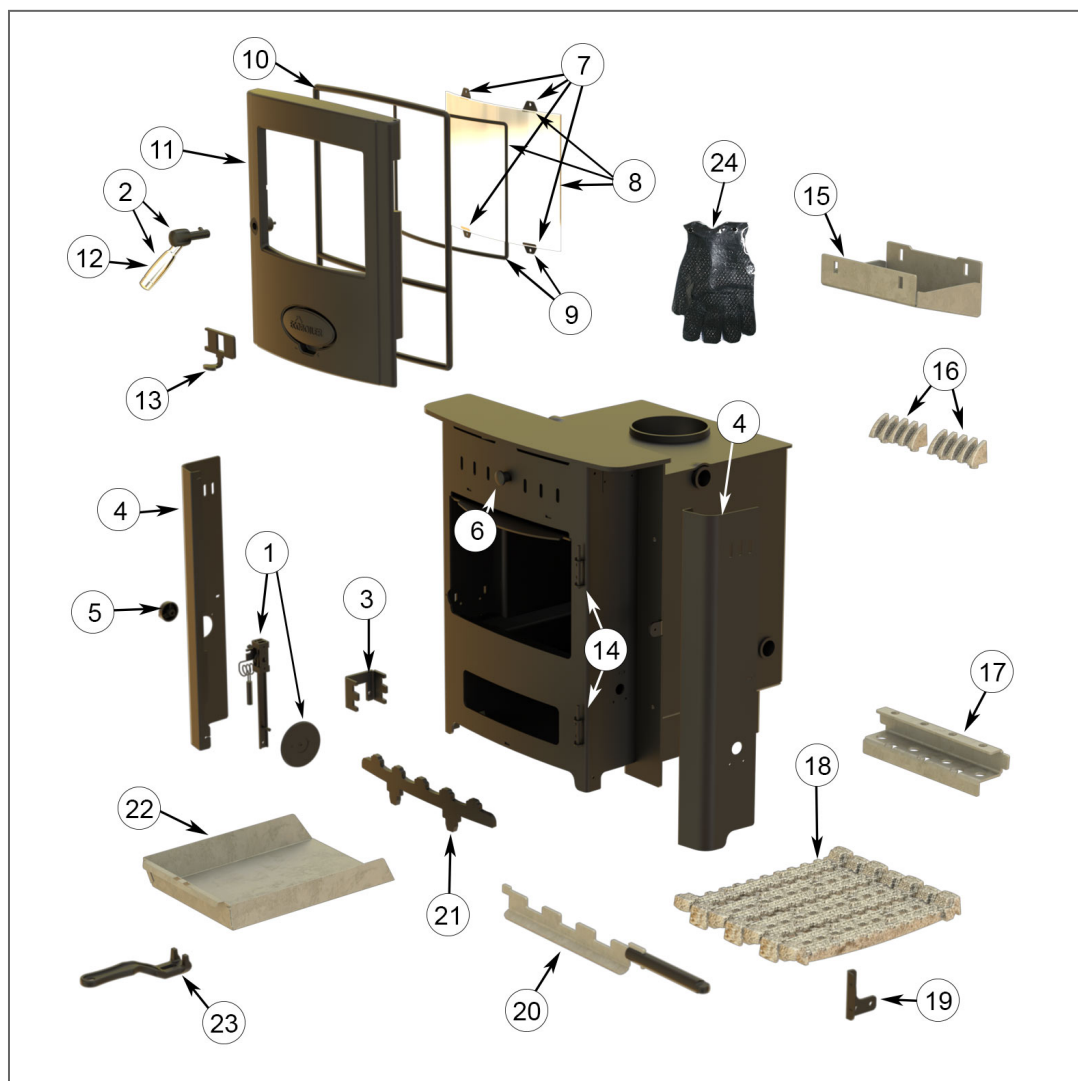

## STRATFORD ECOBOILER 12 HE - INSET MULTI FUEL GENERATION 4 (EB12HE-INSET-G4) Parts list

- 1) 1 x THERMOSTAT (AFS1564)
- 2) 1 x HANDLE ASSEMBLY (AFS2845)
- 3) 1 x THERMOSTAT (AFS1572)
- 4) 1 x SIDE TRIMS (LEFT & RIGHT) (AFS1573)
- 5) 1 x THERMOSTAT KNOB (AFS1379)
- 6) 1 x AIRWASH KNOB (AFS1405)
- 7) 1 x GLASS CLIPS (AFS1010)
- 8) 1 x GLASS KIT (AFS1484)
- 9) 1 x GASKET AND GLASS CLIPS (AFS1361)
- 10) 1 x ARADA ROPE KIT 3 (ARA019)
- 11) 1 x FIRE DOOR (AFS2840)
- 12) 1 x HANDLE (NICKLE PLATED) (AFS1290)
- 13) 1 x PRIMARY AIR CONTROLS (AFS1369)
- 14) 2 x HINGE (RIGHT HAND) (AFS2775)
- 15) 1 x FEDS LOWER PLATE (AFS1571)
- 16) 2 x FIRE BED SURROUND (AFS1380)
- 17) 1 x GRATE BAR SUPPORT (AFS1568)
- 18) 7 x GRATE BAR (AFS003)
- 19) 1 x +/- BRACKET WITH FIXINGS (AFS1412)
- 20) 1 x COMB ASSEMBLY (AFS2555)
- 21) 1 x FUEL RETAINER BAR (AFS1705)
- 22) 1 x ASH PAN (AFS1396)
- 23) 1 x OPERATING TOOL (AFS008)
- 24) 1 x ARADA HOT GLOVE (ARA010)

## STRATFORD ECOBOILER 12 HE - INSET MULTI FUEL GENERATION 4 (EB12HE-INSET-G4) Optional Extras list

- 1 x ARADA ASH CARRIER - SMALL (ARA016)
- 1 x SAFETY HANDLE